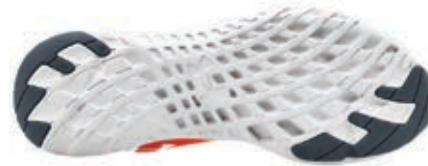

NEW 1265337 UA BGS FLOW RN GR

$59.99 / 0003 // SIZES: 3.5-7

UPPER: Smooth, soft, breathable upper with sublimated graphics / Overlays provide structure and midfoot lock-down / External heel counter adds structure for greater stability.

FOOTBED: Antimicrobial treatment applied which minimizes the risk of odor causing bacteria and infectious fungus.

MIDSOLE: Full-length cushioned EVA midsole delivers the ultimate lightweight and responsive ride.

OUTSOLE: Strategically placed rubber traction covers high impact zones for greater durability with less weight / Non-marking rubber on the outsole delivers greater traction with less weight.

STYLE #	COLOR	FIRST SHIP
1265337-810	BOLT ORANGE/CHARCOAL/WHITE	6/1/2015
1265337-001	BLACK/WHITE/GRAPHITE	6/1/2015
1265337-035	STEEL/RED/BLACK	6/1/2015
1265337-408	ACADEMY/CAROLINA BLUE/TAXI	6/1/2015
1265337-374	GREENHEAD/AVEX GREEN/BOLT ORANGE	8/1/2015

001