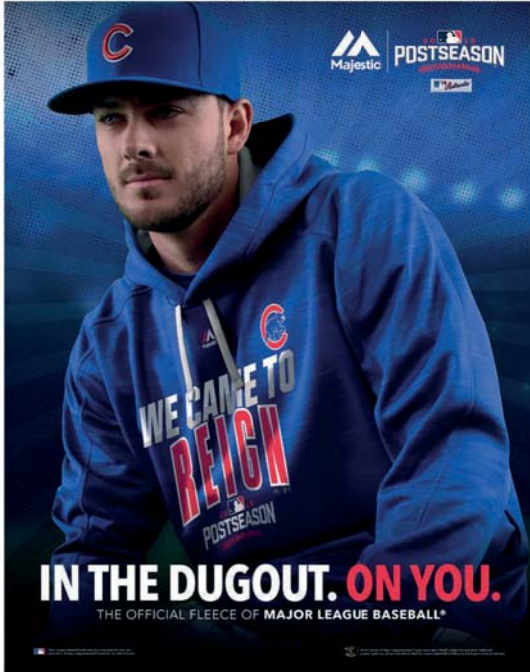

AVAILABLE MARKETING TOOLS