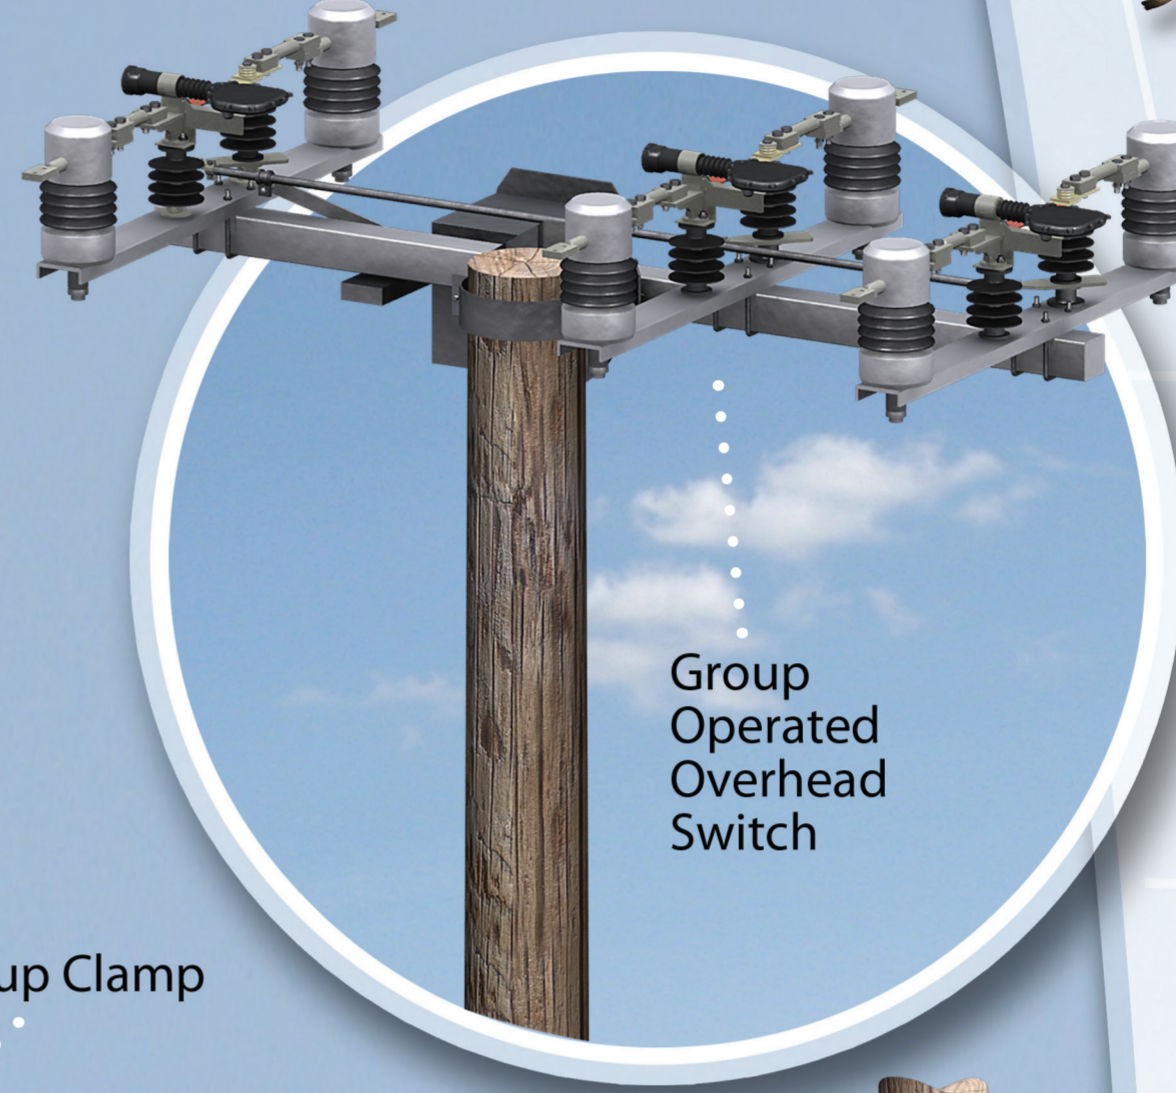

PRODUCT SHOWCASE

GENERATION
TRANSMISSION
SUBSTATION
DISTRIBUTION
COMMERCIAL & INDUSTRIAL
COMMUNICATIONS

ELBOW URD ARRESTERS

GROUNDED BUSHINGS

Group Operated Overhead Switch

SECTIONALIZERS

200 AMP JUNCTIONS

Wildlife Protector

Aluminum Transformer Bracket

Motor Operator

RECLOSER BYPASS SWITCHES

ALUMINUM TRANSFORMER EQUIPMENT BRACKETS

Polymer Cutout

Automatic Guy Deadend

Thimble Eye

Riser Pole Arrester

Underground Riser Cable Guard & Strap

SINGLE PHASE RECLOSERS

SECTIONALIZING CABINETS

SECONDARY PEDESTALS

Scan to download the Hubbellville™ App to your iPad®

NEVER COMPROMISE™
hubbelpowersystems.com