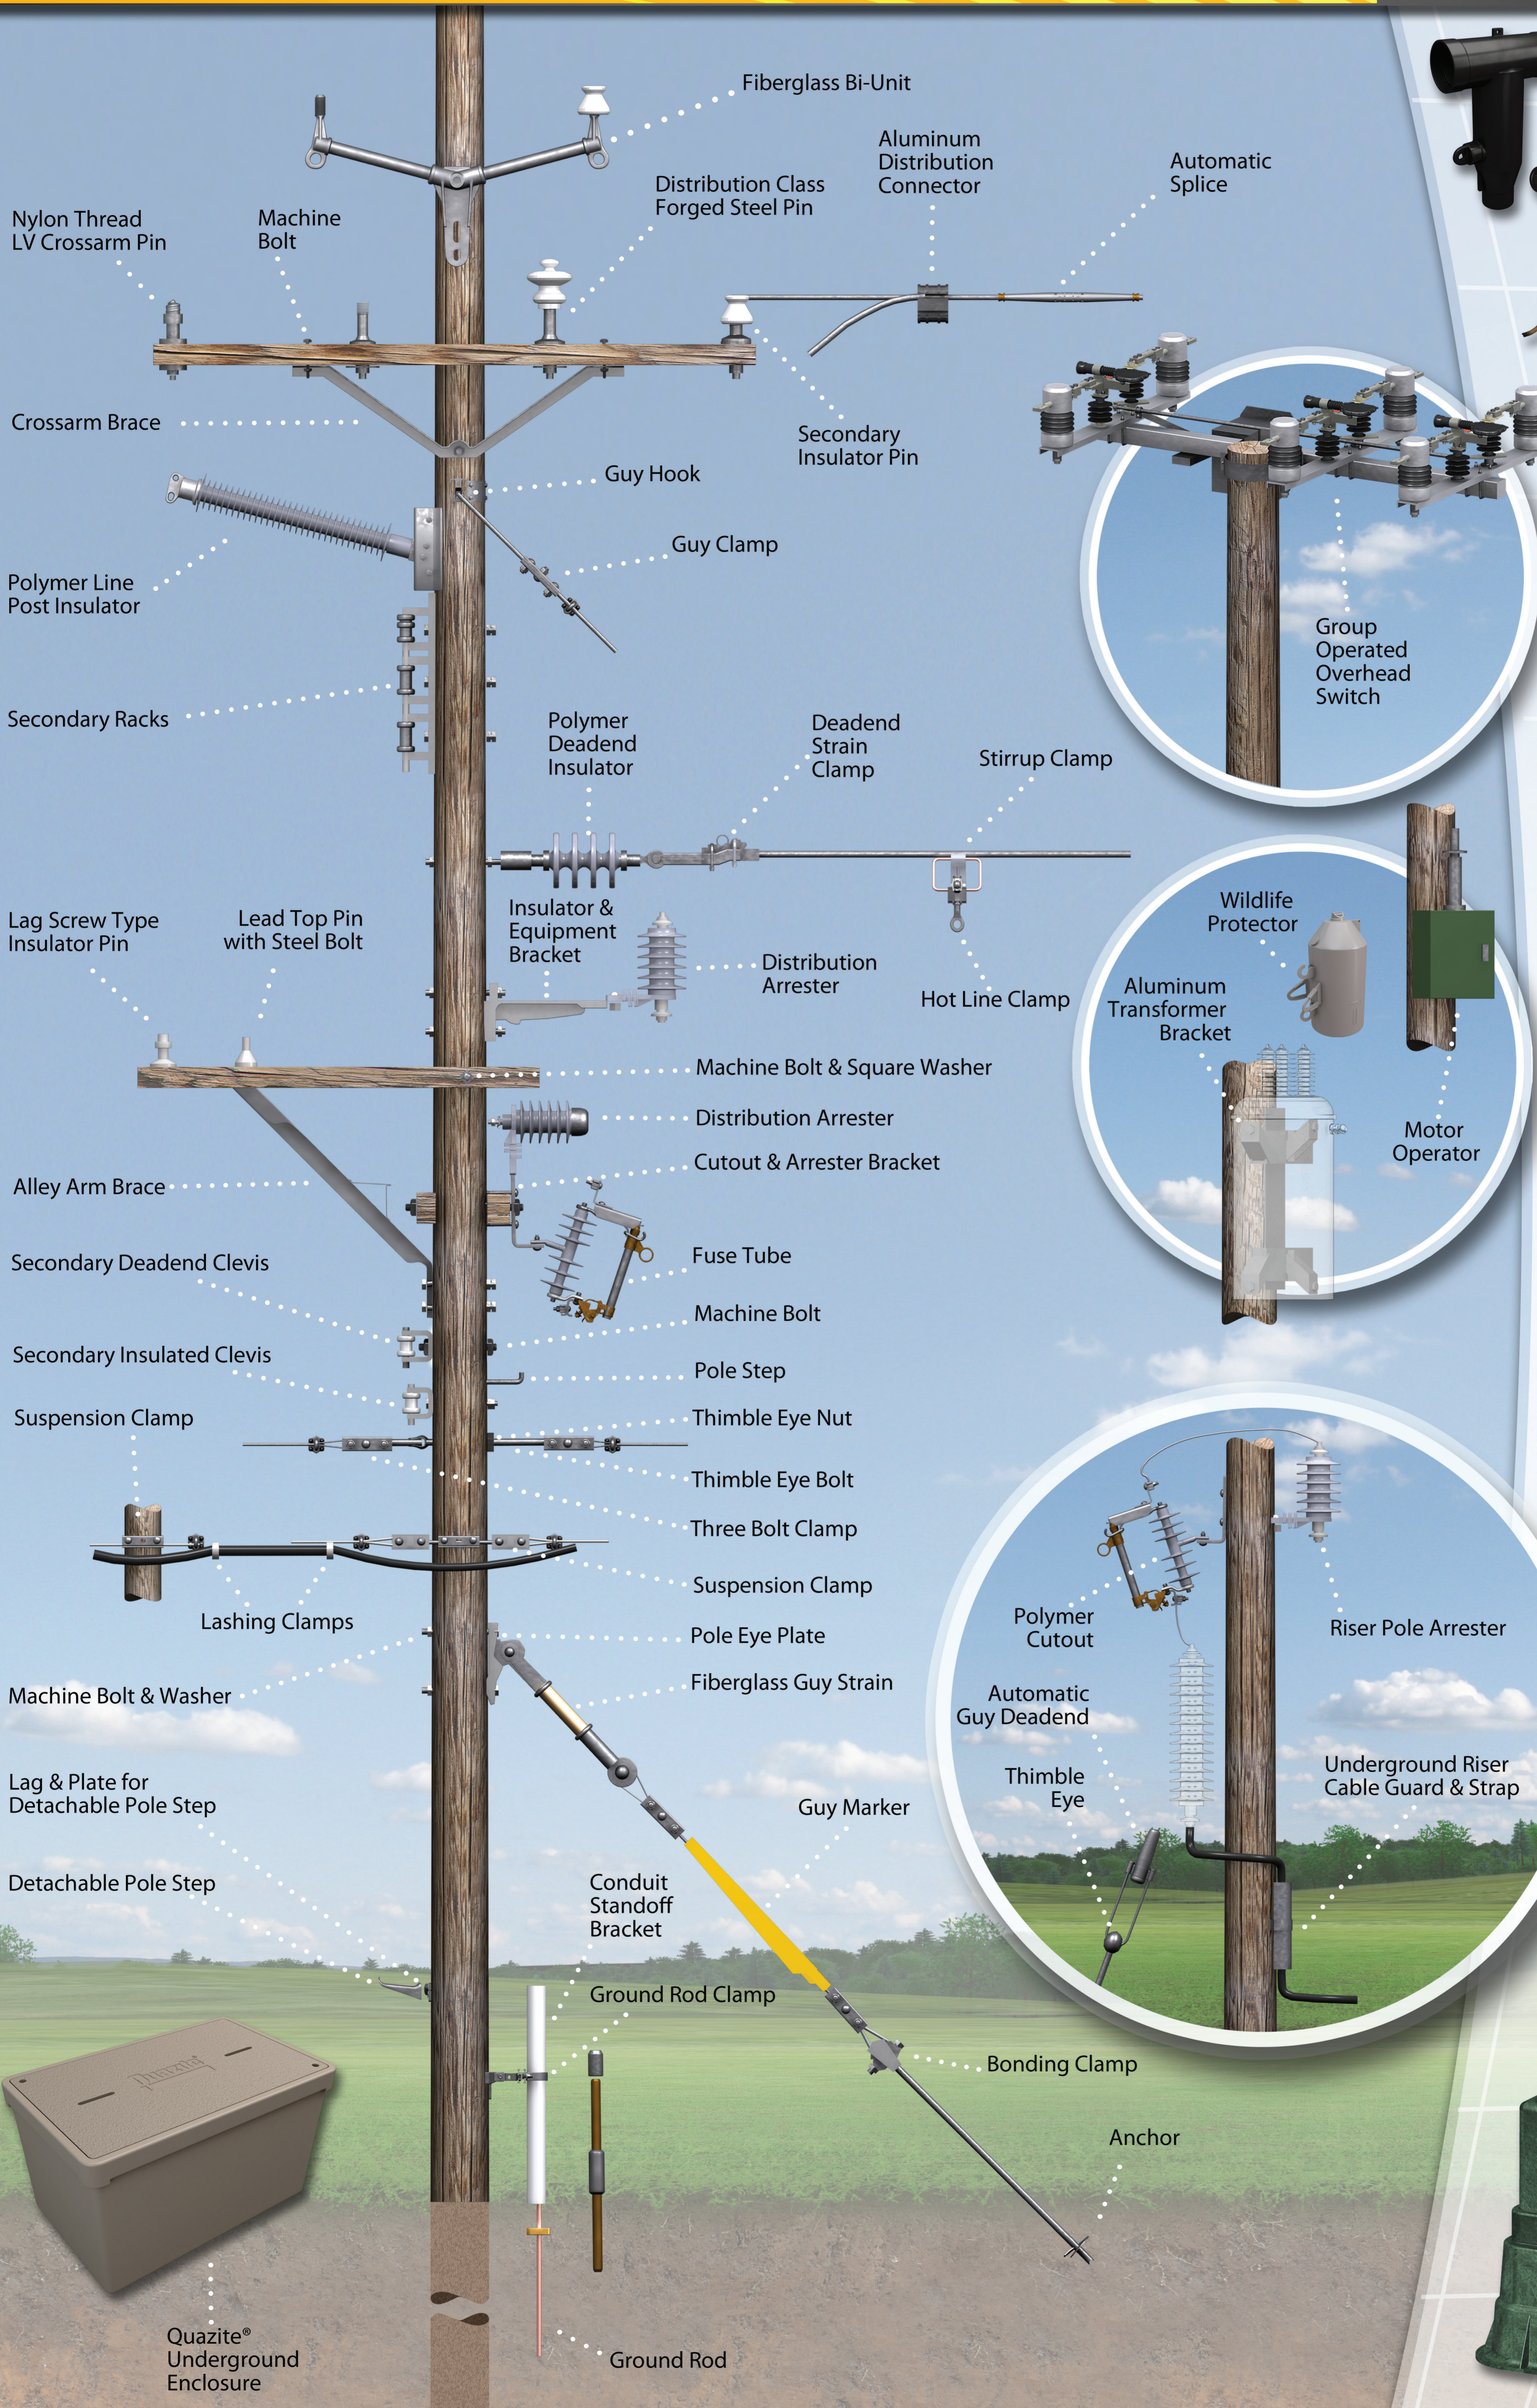

PRODUCT SHOWCASE

GENERATION
TRANSMISSION
SUBSTATION
DISTRIBUTION
COMMERCIAL & INDUSTRIAL
COMMUNICATIONS

ELBOW URD ARRESTERS

GROUNDED BUSHINGS

Group Operated Overhead Switch

SECTIONALIZERS

200 AMP JUNCTIONS

Wildlife Protector

Aluminum Transformer Bracket

Motor Operator

RECLOSER BYPASS SWITCHES

ALUMINUM TRANSFORMER EQUIPMENT BRACKETS

Polymer Cutout

Automatic Guy Deadend

Thimble Eye

Riser Pole Arrester

Underground Riser Cable Guard & Strap

SINGLE PHASE RECLOSERS

SECTIONALIZING CABINETS

SECONDARY PEDESTALS

Scan to download the Hubbellville™ App to your iPad®

NEVER COMPROMISE™
hubbelpowersystems.com