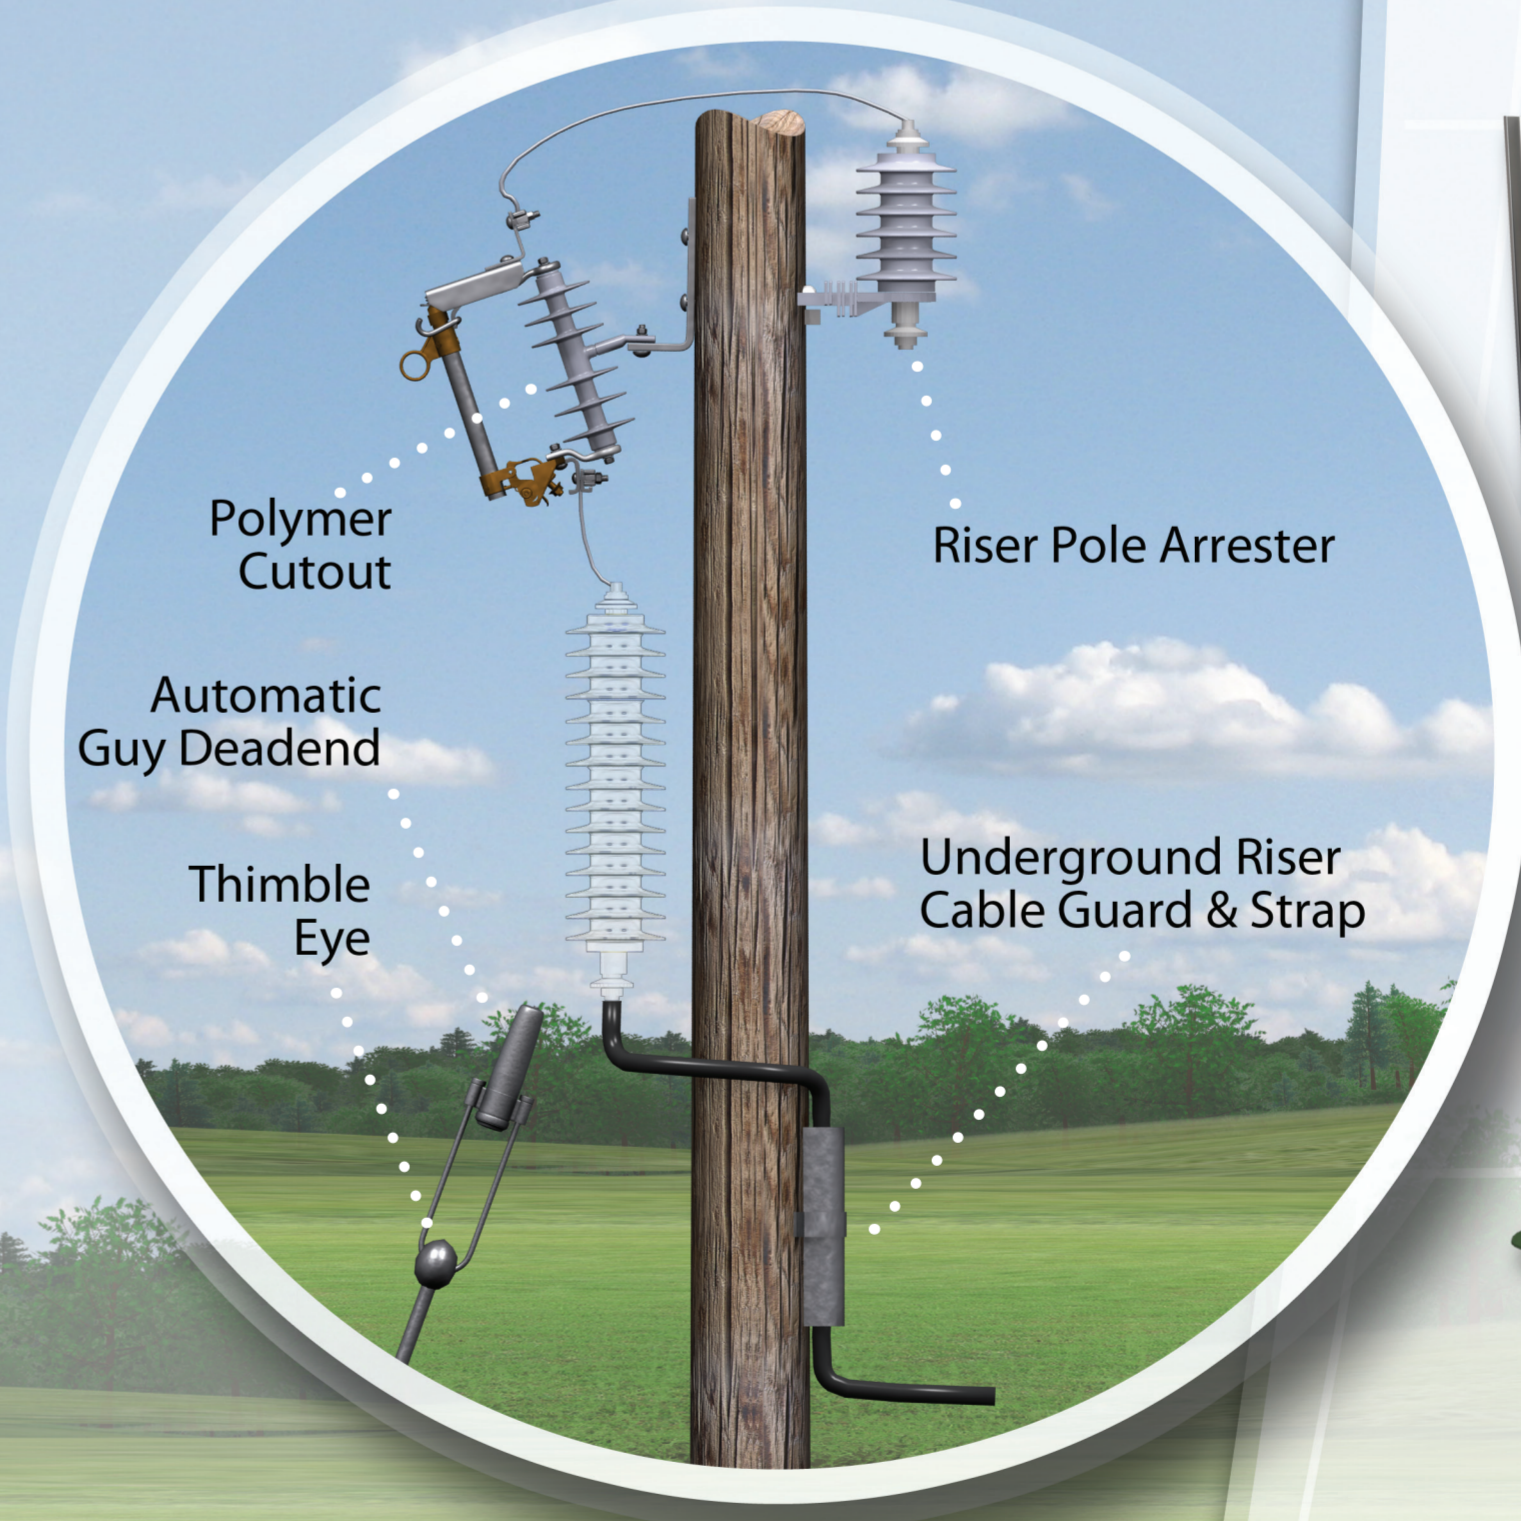

PRODUCT SHOWCASE

GENERATION
TRANSMISSION
SUBSTATION
DISTRIBUTION
COMMERCIAL & INDUSTRIAL
COMMUNICATIONS

ELBOW URD ARRESTERS

GROUNDED BUSHINGS

Group Operated Overhead Switch

SECTIONALIZERS

200 AMP JUNCTIONS

Wildlife Protector

Aluminum Transformer Bracket

Motor Operator

RECLOSER BYPASS SWITCHES

ALUMINUM TRANSFORMER EQUIPMENT BRACKETS

Polymer Cutout

Automatic Guy Deadend

Thimble Eye

Riser Pole Arrester

Underground Riser Cable Guard & Strap

SINGLE PHASE RECLOSERS

SECTIONALIZING CABINETS

SECONDARY PEDESTALS

Scan to download the Hubbellville™ App to your iPad®

NEVER COMPROMISE™
hubbelpowersystems.com