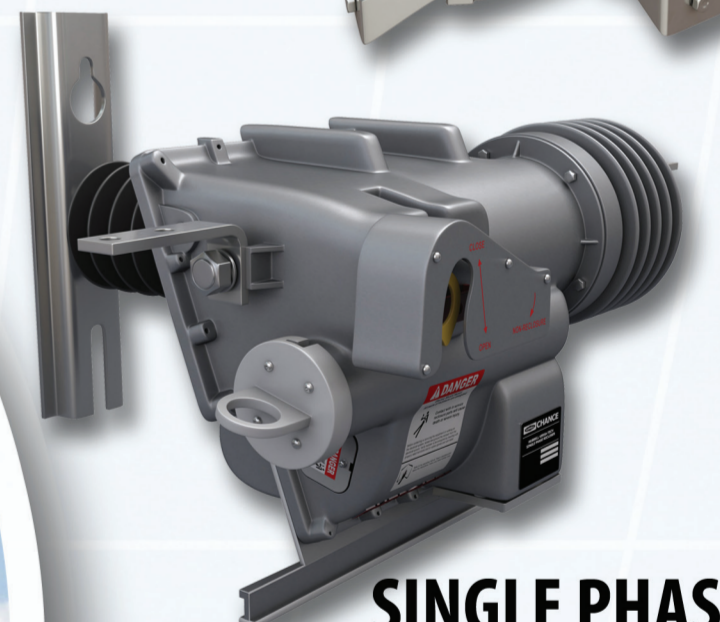

PRODUCT SHOWCASE

GENERATION
TRANSMISSION
SUBSTATION
DISTRIBUTION
COMMERCIAL & INDUSTRIAL
COMMUNICATIONS

ELBOW URD ARRESTERS

GROUNDED BUSHINGS

Group Operated Overhead Switch

SECTIONALIZERS

200 AMP JUNCTIONS

Wildlife Protector

Aluminum Transformer Bracket

Motor Operator

RECLOSER BYPASS SWITCHES

ALUMINUM TRANSFORMER EQUIPMENT BRACKETS

Polymer Cutout

Automatic Guy Deadend

Thimble Eye

Riser Pole Arrester

Underground Riser Cable Guard & Strap

SINGLE PHASE RECLOSERS

SECTIONALIZING CABINETS

SECONDARY PEDESTALS

Scan to download the Hubbellville™ App to your iPad®

NEVER COMPROMISE™
hubbelpowersystems.com