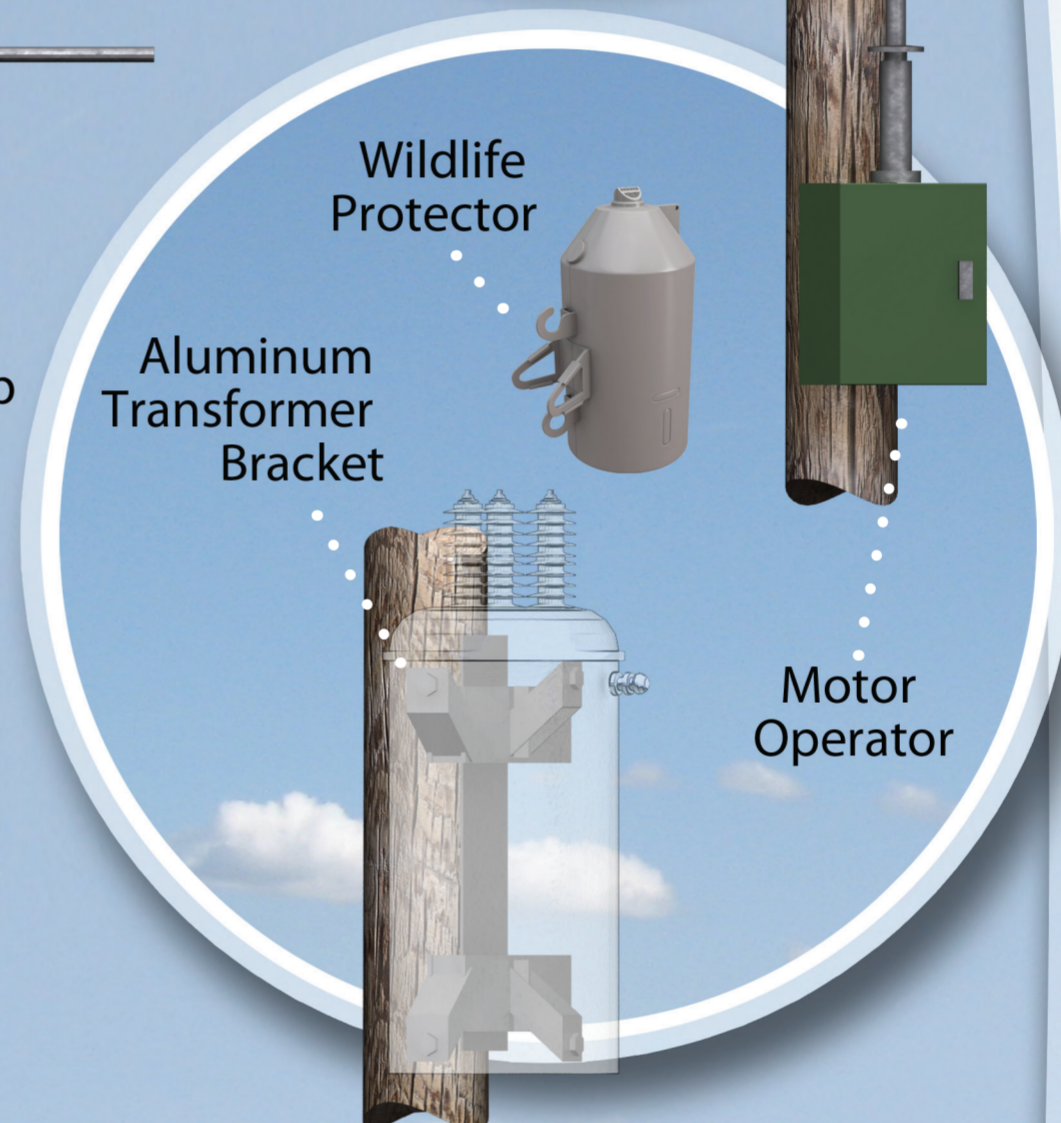

PRODUCT SHOWCASE

GENERATION
TRANSMISSION
SUBSTATION
DISTRIBUTION
COMMERCIAL & INDUSTRIAL
COMMUNICATIONS

ELBOW URD ARRESTERS

GROUNDED BUSHINGS

Group Operated Overhead Switch

SECTIONALIZERS

200 AMP JUNCTIONS

Wildlife Protector

Aluminum Transformer Bracket

Motor Operator

RECLOSER BYPASS SWITCHES

ALUMINUM TRANSFORMER EQUIPMENT BRACKETS

Polymer Cutout

Automatic Guy Deadend

Thimble Eye

Riser Pole Arrester

Underground Riser Cable Guard & Strap

SINGLE PHASE RECLOSERS

SECTIONALIZING CABINETS

SECONDARY PEDESTALS

Scan to download the Hubbellville™ App to your iPad®

NEVER COMPROMISE™
hubbelpowersystems.com