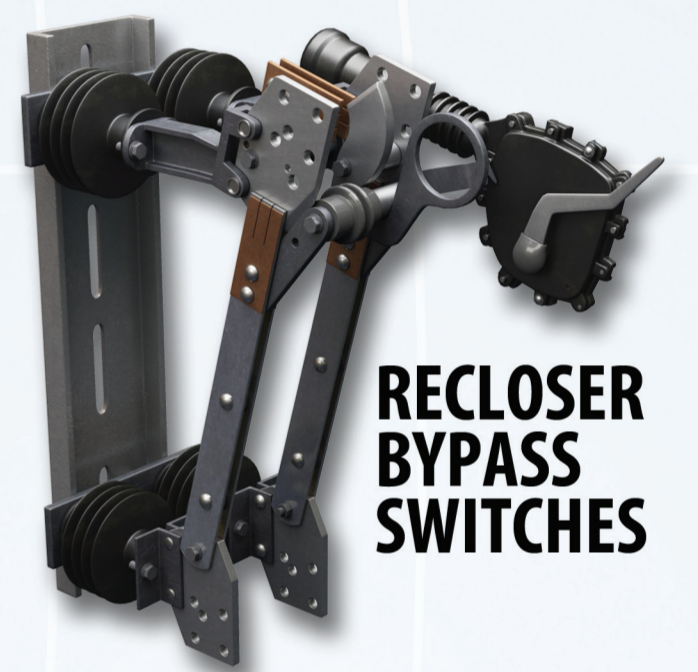

PRODUCT SHOWCASE

GENERATION
TRANSMISSION
SUBSTATION
DISTRIBUTION
COMMERCIAL & INDUSTRIAL
COMMUNICATIONS

ELBOW URD ARRESTERS

GROUNDED BUSHINGS

Group Operated Overhead Switch

SECTIONALIZERS

200 AMP JUNCTIONS

Wildlife Protector

Aluminum Transformer Bracket

Motor Operator

RECLOSER BYPASS SWITCHES

ALUMINUM TRANSFORMER EQUIPMENT BRACKETS

Polymer Cutout

Automatic Guy Deadend

Thimble Eye

Riser Pole Arrester

Underground Riser Cable Guard & Strap

SINGLE PHASE RECLOSERS

SECTIONALIZING CABINETS

SECONDARY PEDESTALS

Scan to download the Hubbellville™ App to your iPad®

NEVER COMPROMISE™
hubbelpowersystems.com