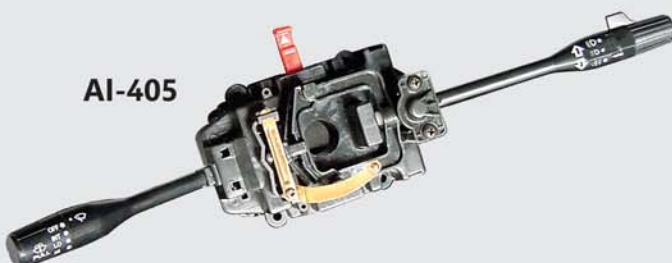

PRODUCT NO.

 AI-491
 AI-492

APPLICATION

 Maruti Alto, Wagon R with Hazard Switch
 Maruti Alto, Wagon R without Hazard Switch

AI-491

AI-495

PRODUCT NO.

 AI-494
 AI-495

APPLICATION

 Maruti Zen Type I
 Maruti Zen Type II

PRODUCT NO.

 AI-485
 AI-486

APPLICATION

 Santro Type I
 Santro Type II

AI-486

AI-405