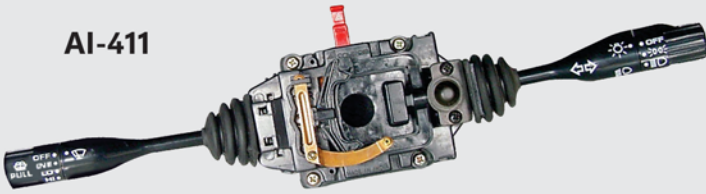

PRODUCT NO.

 AI-405
 AI-406
 AI-409
 AI-410

APPLICATION

 Premier Padmini
 Premier Sigma / Road Star
 Judo / Gama (Force Motors)
 Tempo Trax (Force Motors)

Combination Switches

AI-411

PRODUCT NO.

AI-411
AI-413
AI-415
AI-436
AI-438
AI-439