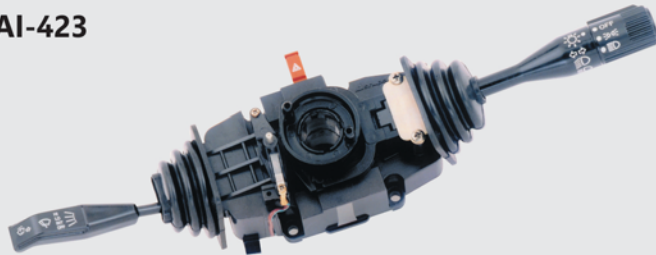

Canter

PRODUCT NO.

AI-421
AI-422

APPLICATION

Tata Ace
Tata Magic

AI-421

AI-423

PRODUCT NO.

AI-423
AI-424
AI-425
AI-426

APPLICATION

Tata Sumo
Tata 407
Tata 207/LCV/MCV
Tempo Traveller
(Force Motors)

PRODUCT NO.

AI-428

APPLICATION

Tata Ex HCV

AI-428