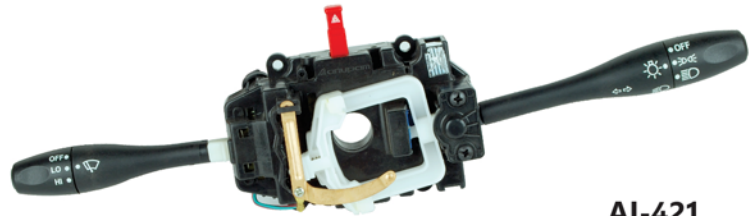

APPLICATION

Mahindra Scorpio

AI-456

Combination Switches

AI-487

PRODUCT NO.

AI-487

APPLICATION

Canter

PRODUCT NO.

AI-421
AI-422

APPLICATION

Tata Ace
Tata Magic

AI-421

AI-423

PRODUCT NO.