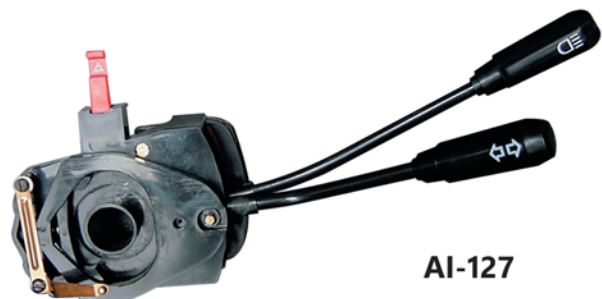

AI-462
PRODUCT NO.

 AI-466
AI-467

APPLICATION

 Ashok Leyland
Ashok Leyland
Cargo & Stalion

AI-466

AI-467
PRODUCT NO.

AI-127

APPLICATION

 Ambassador After
Sept. '96

AI-127

Combination Switch Spares

AI-451 B

AI-451 A

AI-452 A

AI-456 B

AI-456 A