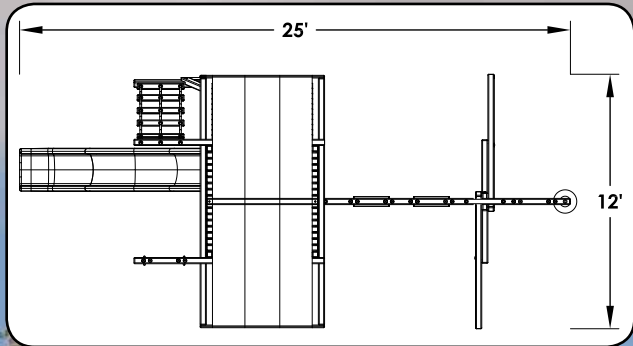

5.5 TEXAN PLAYCENTER CONFIG 2 W/TARPS