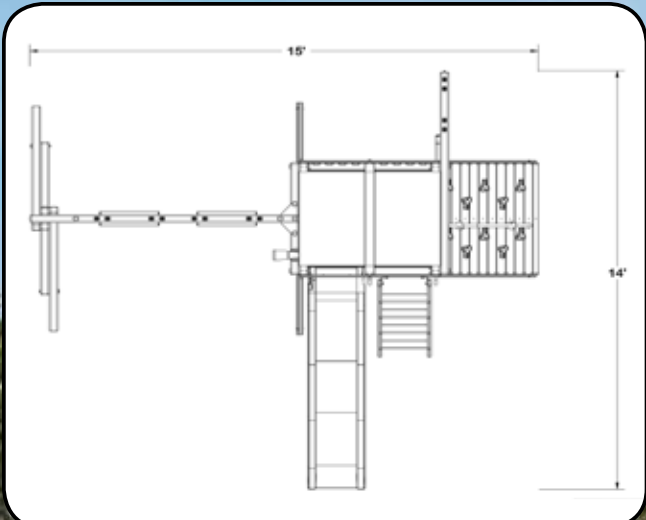

ORANGUTAN FORT

NEW!
FOR 2016

JAGUAR SERIES

1. **FEATURES:**
2. 14 Sq Ft Deck
   - Wave Slide
   - Wooden Entry Ladder
   - 2 pos Swing Beam
   - 2 Belt Swings
   - 2 Safety handles
   - Rockwall w/Rope
   - Tarp Roof
   - Trapeze w/Rings
   - Ships Wheel
   - Telescope