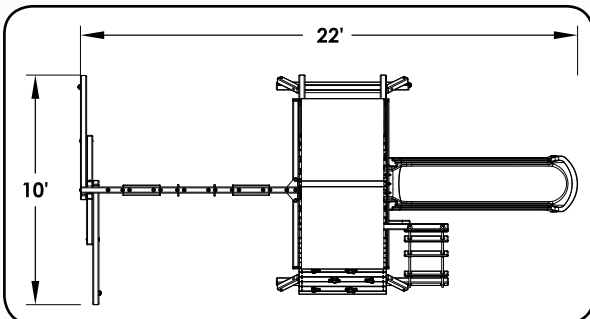

**7.5 ft  
Swing  
Beam**

**52"  
Deck Height**

**10ft Wave Slide**

**VISIT OUR WEBSITE AT [WWW.TREEFROGSSWINGSETS.COM](http://WWW.TREEFROGSSWINGSETS.COM)**