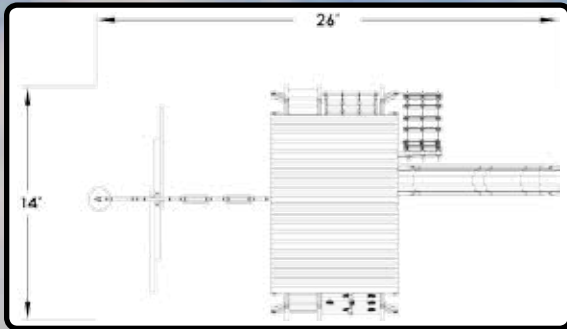

6.5 TEXAN PLAYCENTER CONFIG 2 FULLY ENCLOSED

TREE FROGS SERIES