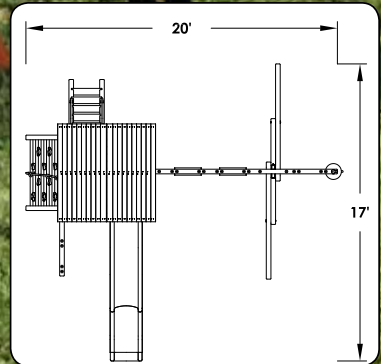

# 5.5 BENGAL FORT CONFIG 2 W/WOOD ROOF

**PERFECT  
FOR  
PARTIES!**

**5.5 BENGAL FORT CONFIG 2  
W/TARP**

- FEATURES:**
- 25 Sq Ft Deck
  - Picnic Table
  - 5 Safety Handles
  - Dbl Wall Scoop Slide
  - Trapeze w/Rings
  - 2 Ladder Handles
  - Wood Roof
  - 3 Pos. Swing Beam
  - Ship's Wheel
  - Wooden Entry Ladder
  - 2 Belt Swings
  - Binoculars
  - Rockwall w/Rope
  - Rope Swing w/Disc