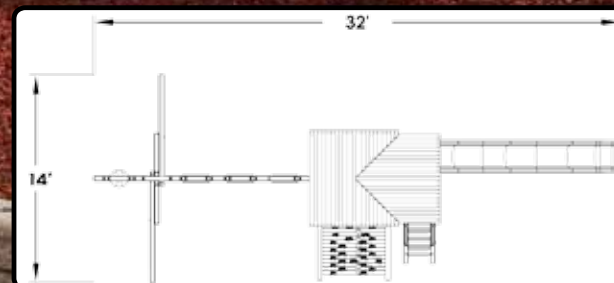

6.5 MEGADECK FORT FULLY ENCLOSED

FEATURES:

70 Sq Ft Decks
Dbl Wall Scoop Slide
Wood Roof
Wooden Entry Ladder
Rockwall w/Rope
Treehouse Panels
Playhouse Panels
Lower Floor

4 Pos. Swing Beam
2 Belt Swings
Glider w/Brackets
Rope Swing w/Disk
4 Safety Handles
2 Ladder Handles
Ship's Wheel
Binoculars