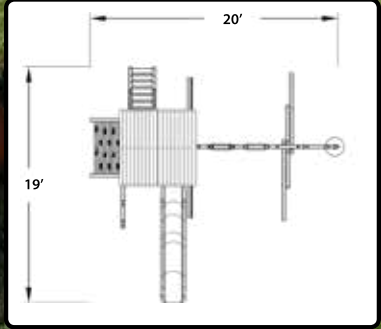

6.5 BENGAL FORT CONFIG 2 W/WOOD ROOF

TREE FROGS SERIES

1. **FEATURES:**

25 Sq Ft Deck	3 Pos. Swing Beam
Dbl Wall Scoop Slide	2 Belt Swings
Wood Roof	Rope Swing w/Disk
Wooden Entry Ladder	5 Safety Handles
Rockwall w/Rope	2 Ladder Handles
Picnic Table	Ship's Wheel
Trapeze w/Rings	Telescope