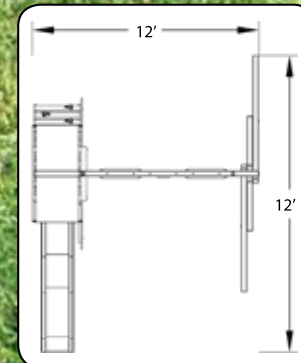

8 FOOT STAND-ALONE

NEW!  
FOR 2016

9 FOOT STAND-ALONE

NEW!  
FOR 2016

LEMUR FORT

**FEATURES:**

- 9 Sq Ft Deck
- Wave Slide
- Tarp Roof
- Rockwall / Ladder Combo
- 3 Pos. Inside Swing Beam
- 2 Belt Swings
- Trapeze w/Rings
- Ship's Wheel