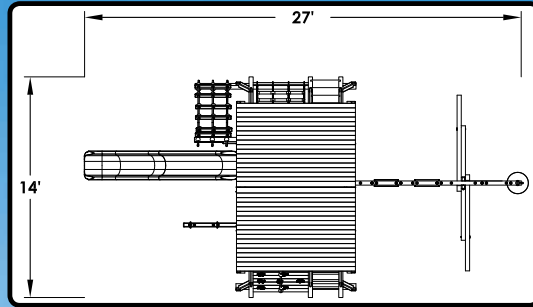

6.5 QUAD-CLIMBER PLAYCENTER CONFIG 2 FULLY ENCLOSED

**6.4 QUAD-CLIMBER PLAYCENTER
CONFIG 5 W/WOOD ROOF**