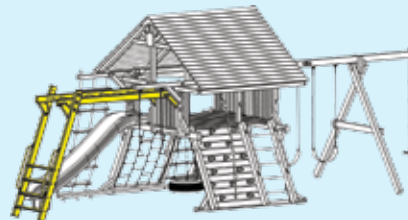

## STEP 2: Choose Deck Height

5.0 DECK HEIGHT

5.5 DECK HEIGHT

6.5 DECK HEIGHT

7.4 DECK HEIGHT

## STEP 3: Choose Configurations

Configuration 1

Base Playset  
with Slide

Configuration 2

Add a Swing  
Beam

Configuration 3

Add a Monkey  
Bar

Configuration 4