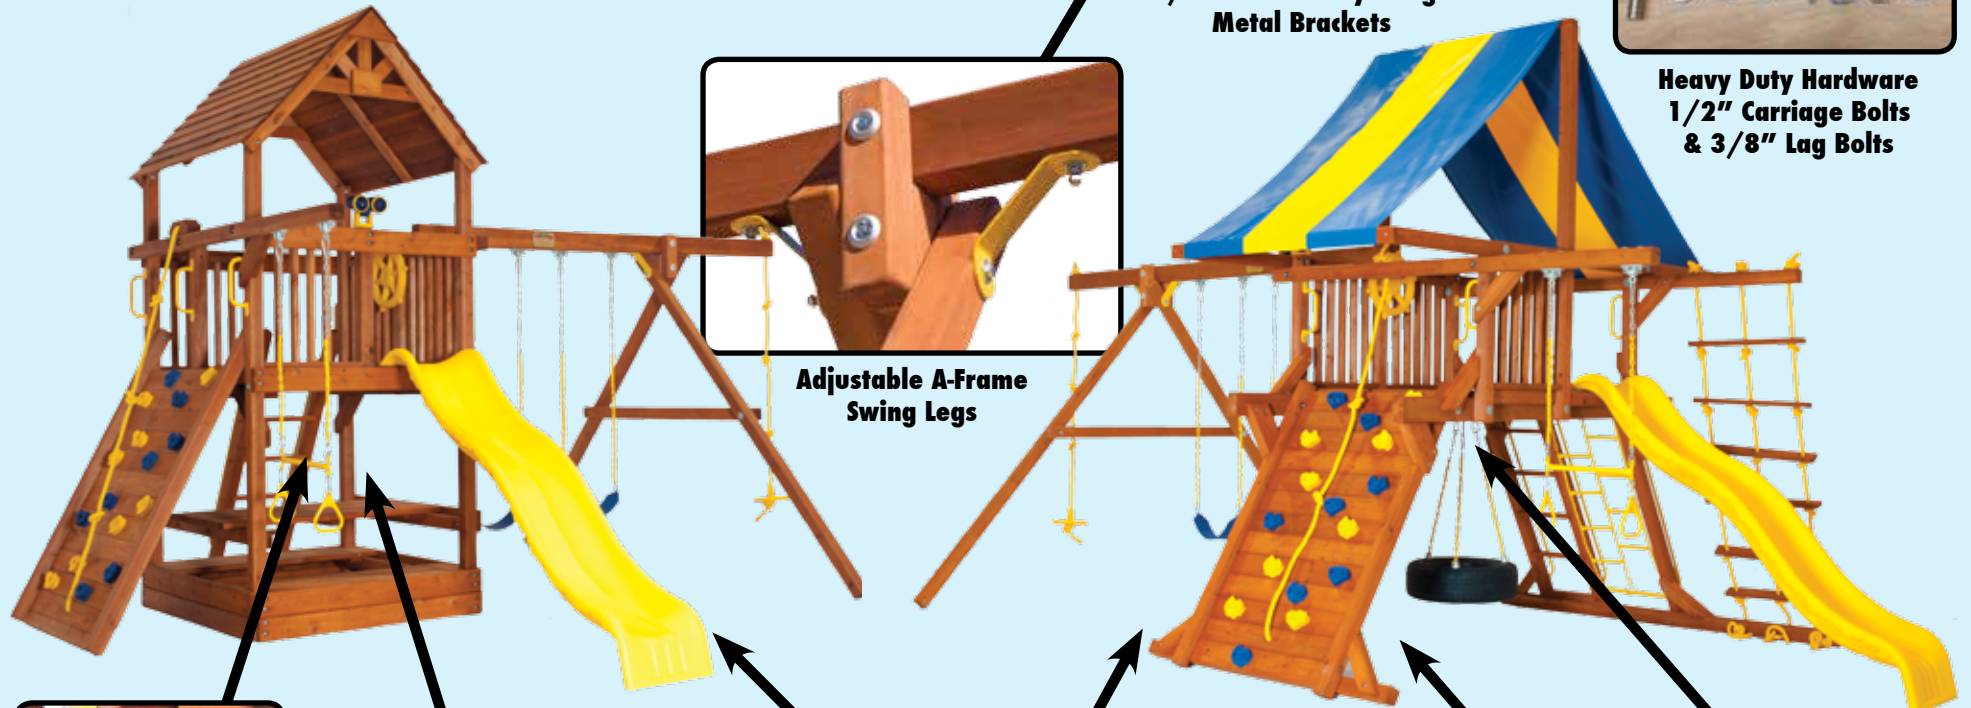

Naturally Rot Deterrent & Free of Chemicals Preservers

Jaguar Fort & Playcenters

Massive Big Beam Construction
Modular - Able To Grow With Your Family
More Room For Kids To Grow Into
The Most Return On Your Family Fun Investment

**1/4" Thick Heavy Gauge
Metal Brackets**