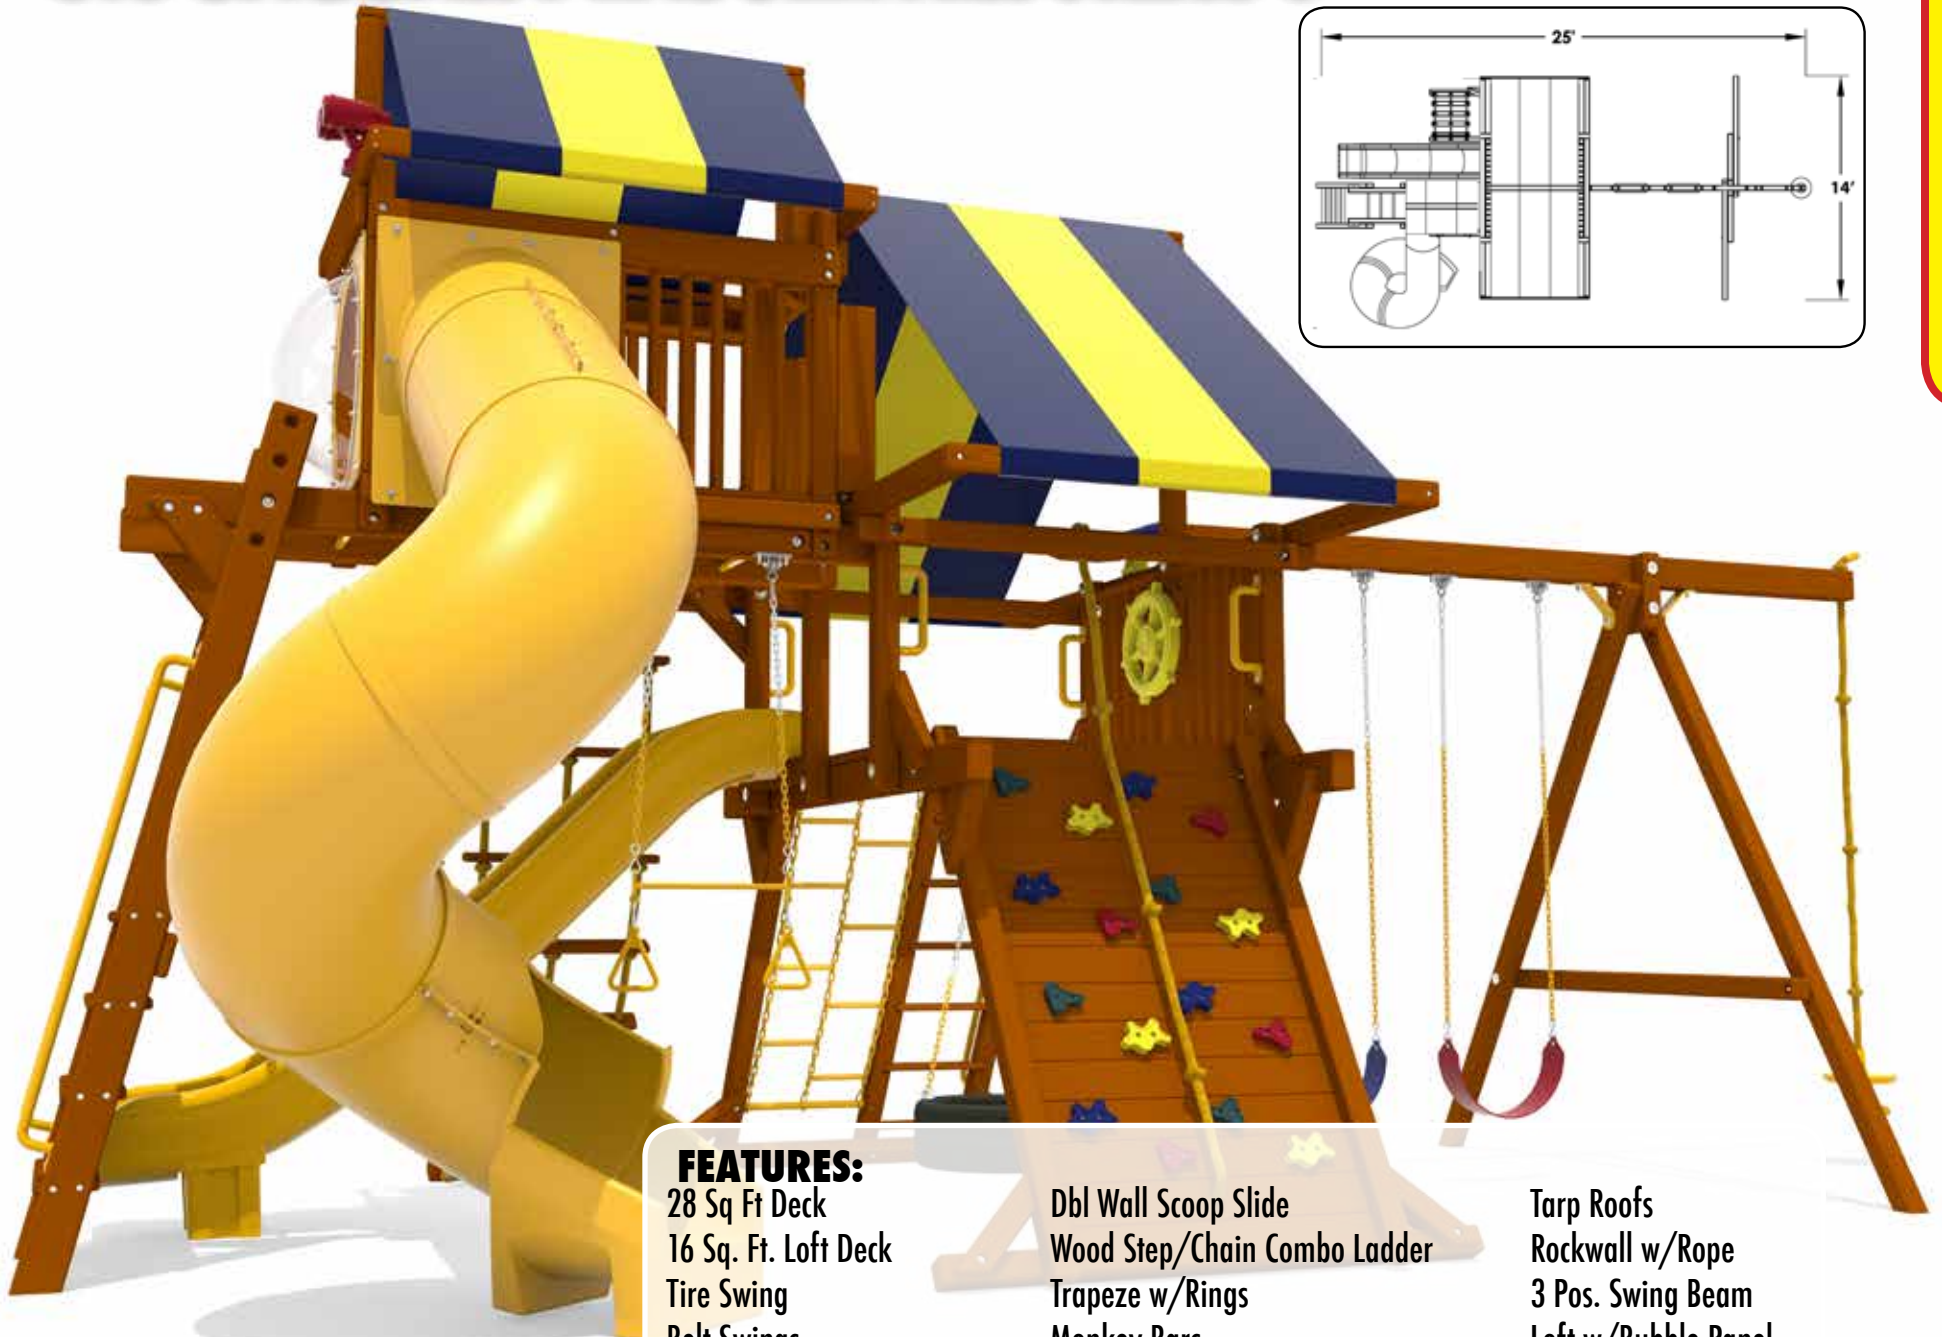

## FEATURES:

20 Sq Ft Deck  
Wooden Entry Ladder  
3 Pos. Swing Beam  
4 Safety Handles  
Rope Swing w/Disc

Dbl Wall Wave Slide  
Rockwall w/Rope  
2 Belt Swings  
2 Ladder Handles  
Telescope

Tarp Roof  
Picnic Table  
Trapeze w/Rings  
Ship's Wheel

# PARROT ISLAND PLAYCENTER XL

**NEW!**  
FOR 2016

- FEATURES:**
- 24 Sq Ft Deck
  - Dbl Wall Scoop Slide
  - Tarp Roof
  - Wood Step/Rung Combo Ladder
  - Rockwall w/Rope
  - Rope Ladder
  - Tire Swing
  - Trapeze w/Rings
  - Rope Swing w/Disc
  - 3 Pos. Swing Beam
  - 2 Belt Swings
  - 3 Ladder Handles
  - 4 Safety Handles
  - Ship's Wheel
  - Telescope

# 5.0 JAGUAR PLAYCENTER

**NOW 10%  
LARGER WITH  
28' SQUARE  
PLATFORM!**

- FEATURES:**
- 28 Sq Ft Deck
  - Wood Step/Chain Combo Ladder
  - Rope Ladder
  - 3 Pos. Swing Beam
  - 4 Safety Handles
  - Telescope
  - Dbl Wall Scoop Slide
  - Rockwall w/Rope
  - Trapeze w/Rings
  - 2 Belt Swings
  - 3 Ladder Handles
  - Tarp Roof
  - Rope Ladder
  - Tire Swing
  - Rope w/Disk
  - Ship's Wheel

# 5.5 JAGUAR PLAYCENTER CONFIG 5

- FEATURES:**
- 28 Sq Ft Deck
  - 16 Sq. Ft. Loft Deck
  - Tire Swing
  - Belt Swings
  - 4 Safety Handles
  - Rope Swing w/Disc
  - Dbl Wall Scoop Slide
  - Wood Step/Chain Combo Ladder
  - Trapeze w/Rings
  - Monkey Bars
  - 5 Ladder Handles
  - Ship's Wheel & Telescope
  - Tarp Roofs
  - Rockwall w/Rope
  - 3 Pos. Swing Beam
  - Loft w/Bubble Panel
  - Binoculars
  - Spiral Slide