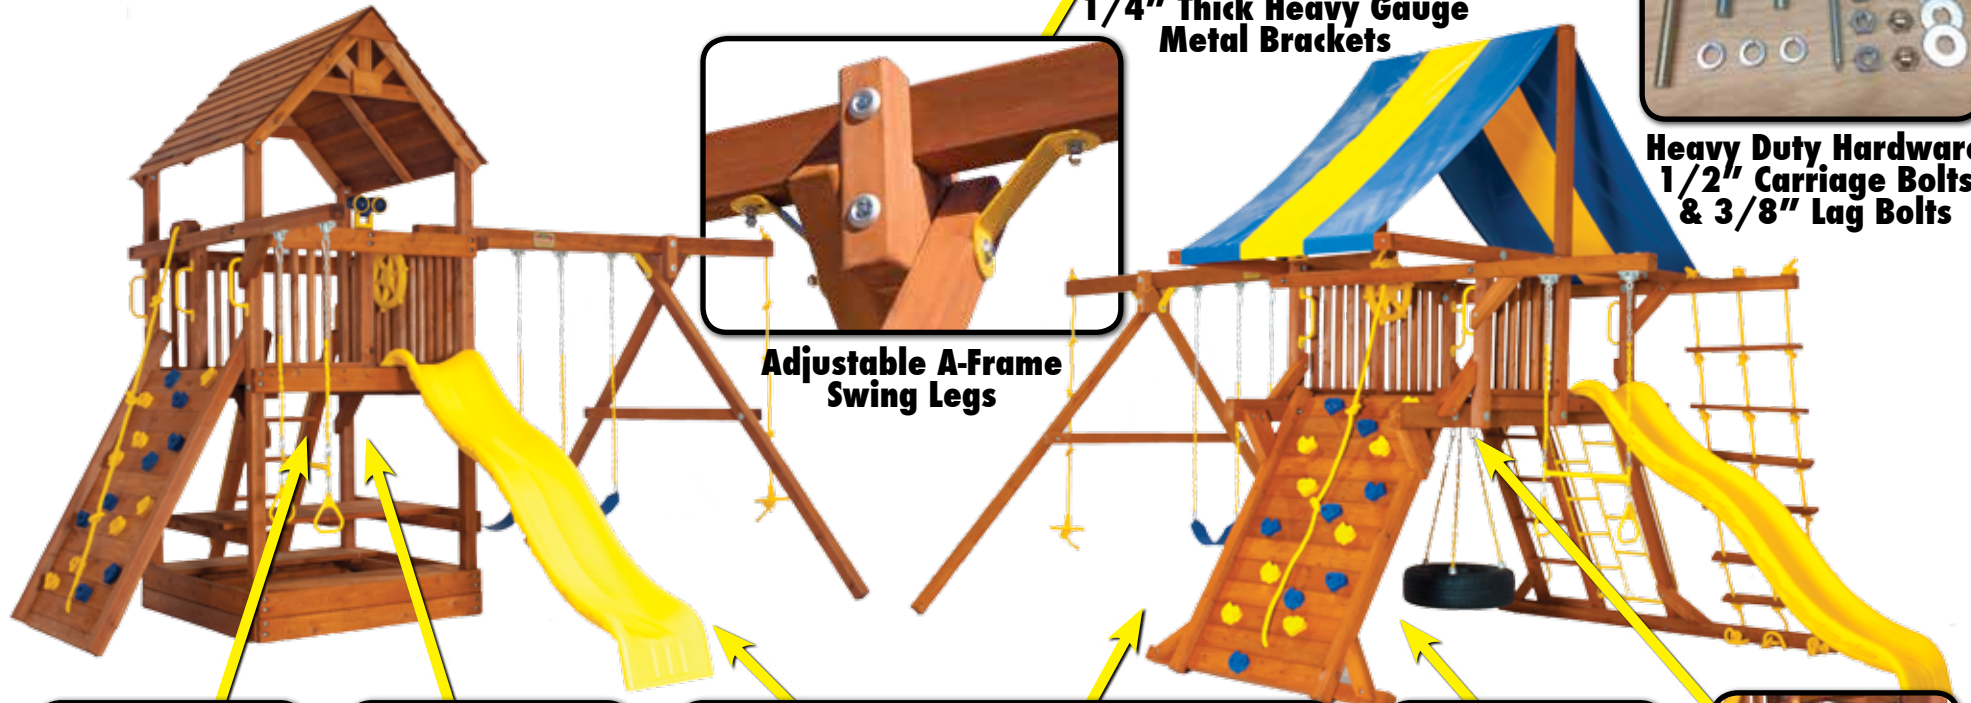

**New Exclusive PlayGrip™ Safety Handles**

**Rope Swing w/Disc**

**Trapeze with Rings**

**Full Toddler Bucket**

**New Exclusive PlayGrip™ Ladder Handles**

**19 inch Ship's Wheel**

**Telescope**

# A SOLID FOUNDATION OF 100% REDWOOD & WESTERN RED CEDAR NATURALLY ROT DETERENT & FREE OF CHEMICAL PRESERVERS

- **Massive Big Beam Construction**
- **Modular - Able To Grow With Your Family**
- **More Room For Kids To Grow Into**
- **The Most Return On Your Family Fun Investment**

**1/4" Thick Heavy Gauge Metal Brackets**

**Heavy Duty Hardware  
1/2" Carriage Bolts  
& 3/8" Lag Bolts**

**Adjustable A-Frame Swing Legs**

**Ladder Safety Bracket**

**Solid Notched Brackets**

**Fastener Free Decks**