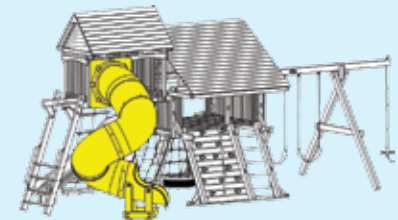

Add a
Spiral Slide

VISIT OUR WEBSITE AT WWW.TREEFROGSSWINGSETS.COM