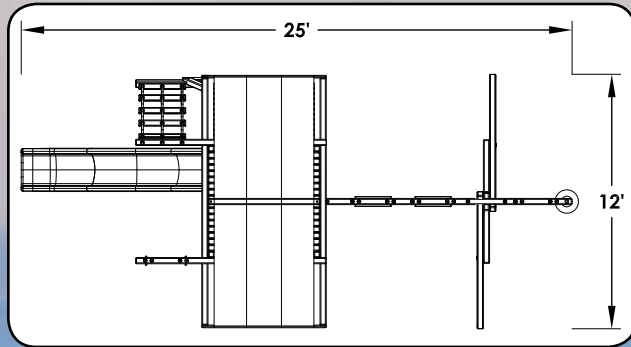

5.5 JAGUAR PLAYCENTER

NEW!
FOR 2016