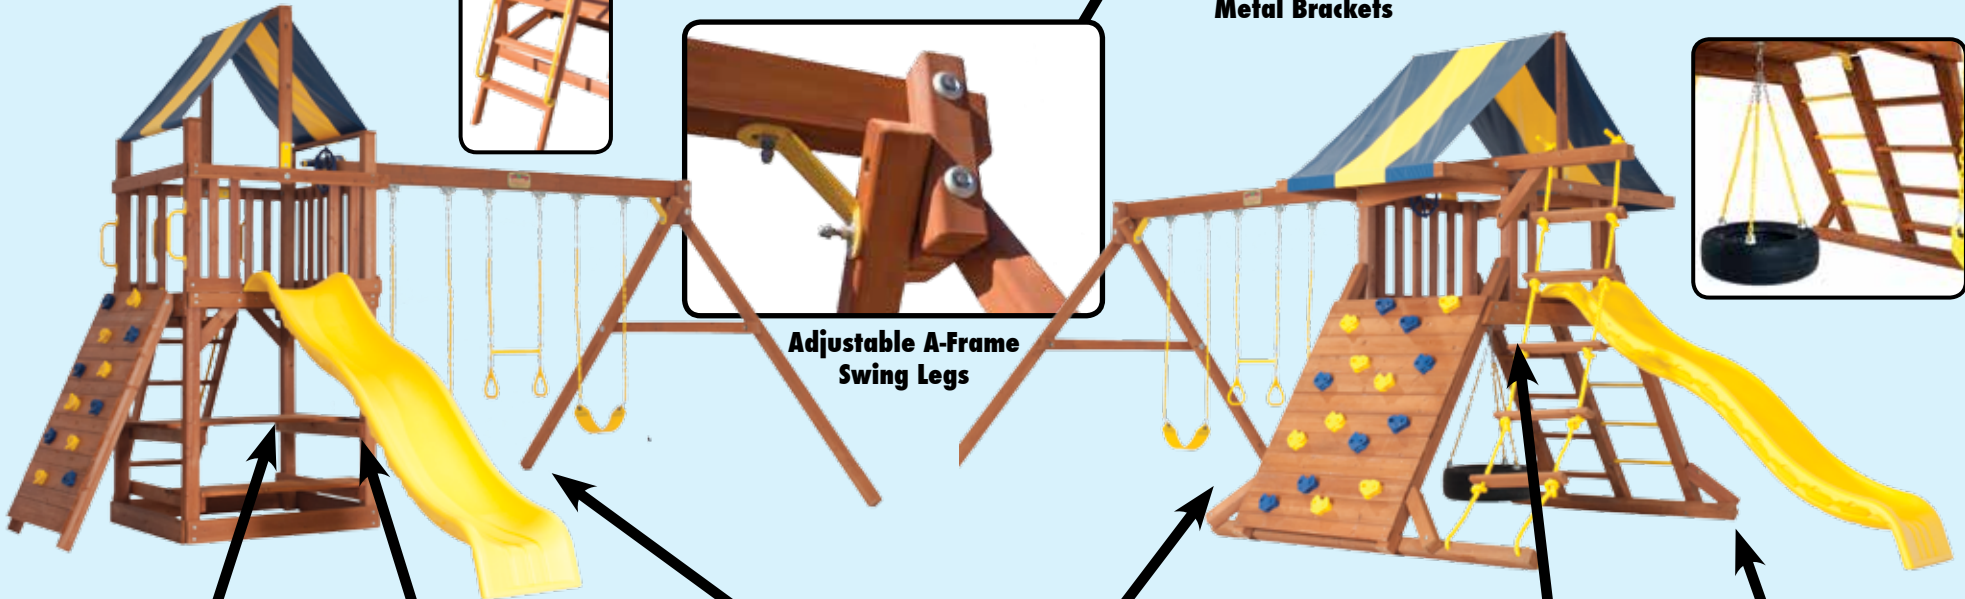

The Jaguar Series is a safe, fun, quality built swing set that is constructed with 100% natural premium Cedar which is resistant to insects and decay. The

Jaguar Series lumber comes from certified mills that have sustainable forestry practices. It is designed for years of birthday parties; play dates; and backyard family fun. The goal of the Jaguar Series is to have the best-built swing set with abundant play features at an affordable budget-friendly price without sacrificing quality in lumber, slides, and hardware.

# A Solid Foundation of 100% Premium Cedar

## Toucan, Parrot Island Fort / Playcenters, Orangutan & Rainforest Cottage

**Economical - Offering More Play Value For Your Dollar**  
**Expandable - Add Options As The Kids Grow**  
**Exceptional Construction - Unmatched Quality For The Value**

**Heavy Duty Hardware**

**Thick Heavy Gauge  
Metal Brackets**

**Adjustable A-Frame  
Swing Legs**

**Ladder Bracket**

**Superior Supports**

**Spacious Decks**

**Dual Bolt  
Construction**

**Solid 4x4  
Bracing**