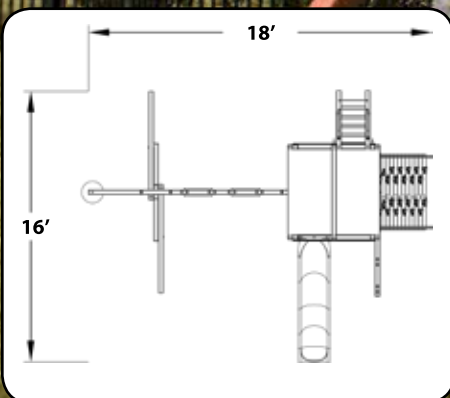

PARROT ISLAND FORT W/TARP

JAGUAR SERIES

FEATURES:

20 Sq Ft Deck
Wooden Entry Ladder
3 Pos. Swing Beam
4 Safety Handles
Rope Swing w/Disc

Dbl Wall Wave Slide
Rockwall w/Rope
2 Belt Swings
2 Ladder Handles
Telescope

Tarp Roof
Picnic Table
Trapeze w/Rings
Ship's Wheel