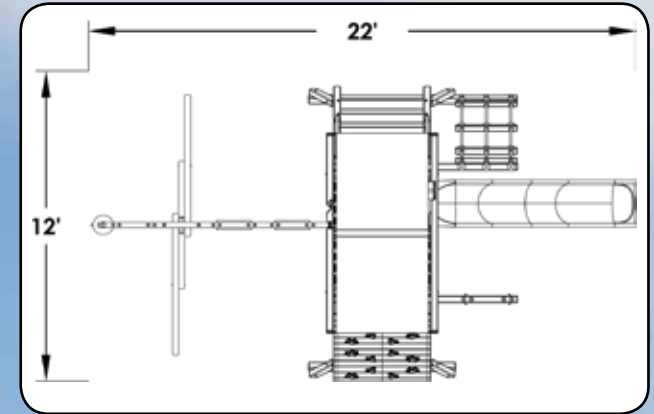

PARROT ISLAND PLAYCENTER

FEATURES:

24 Sq Ft Deck
Wood Step/Rung Combo Ladder
Tire Swing
2 Belt Swings
3 Ladder Handles

Dbl Wall Wave Slide
Rockwall w/Rope
Trapeze w/Rings
3 Pos. Swing Beam
Ship's Wheel

Tarp Roof
Rope Ladder
Rope Swing w/Disc
4 Safety Handles
Telescope