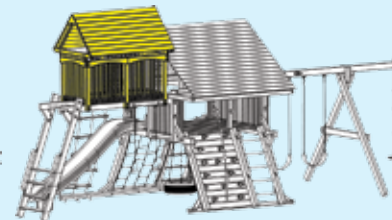

## STEP 2: Choose Deck Height

5.0 DECK HEIGHT

5.5 DECK HEIGHT

6.5 DECK HEIGHT

7.4 DECK HEIGHT

## STEP 3: Choose Configurations

Configuration 1

Base Playset  
with Slide

Configuration 2

Add a Swing  
Beam

Configuration 3

Add a Monkey  
Bar

Configuration 4