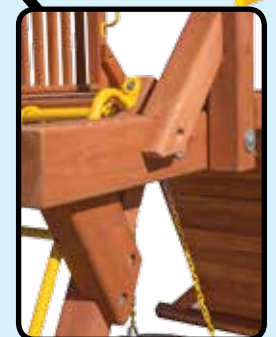

**Heavy Duty Hardware  
1/2" Carriage Bolts  
& 3/8" Lag Bolts**

**Adjustable A-Frame  
Swing Legs**

**Ladder Safety  
Bracket**

**Solid Notched  
Brackets**

**Fastener Free Decks**

**Detailed  
Finish**

**Solid Notched  
Brackets**

8 FOOT STAND-ALONE

NEW!  
FOR 2016

9 FOOT STAND-ALONE

NEW!  
FOR 2016

LEMUR FORT

**FEATURES:**

- 9 Sq Ft Deck
- Wave Slide
- Tarp Roof
- Rockwall / Ladder Combo
- 3 Pos. Inside Swing Beam
- 2 Belt Swings
- Trapeze w/Rings
- Ship's Wheel