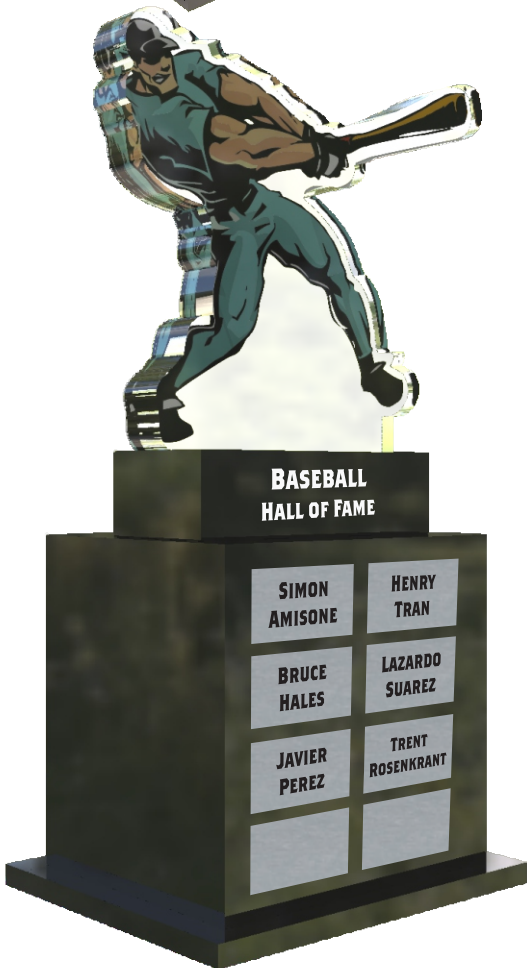

SERIES 400 LOGOCUT

Stillwater
FINELY CRAFTED AWARDS AND PLAQUES

4+ CUSTOM PIECE

4 OR MORE COMPONENT
CUSTOM AWARD

4 OR MORE COMPONENT CUSTOM AWARD
SIZES: 10"-18" TALL
FULL COR OR LASER IMPRINT ON
MULTIPLE SURFACES