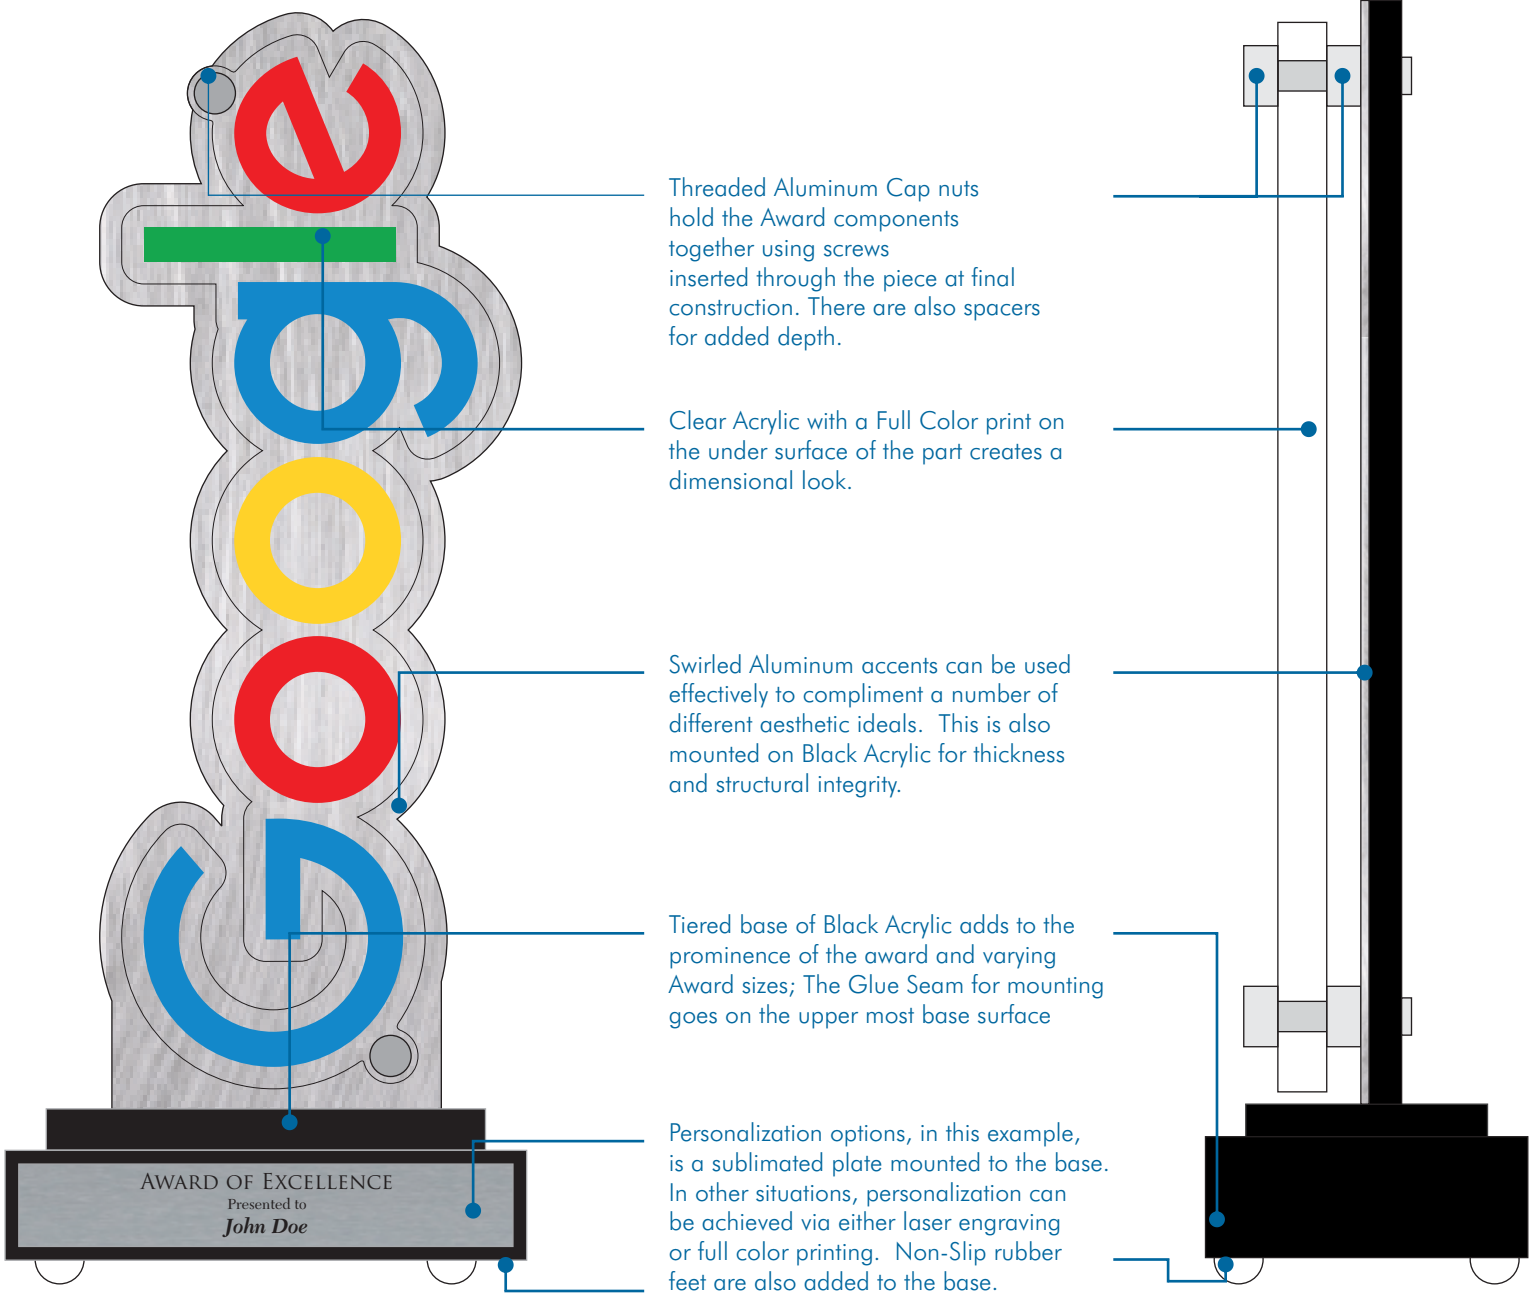

Anatomy of an Award

Front

Side

LOGOCUT

50

SERIES

Stillwater
FINELY CRAFTED AWARDS AND PLAQUES

P CUSTOM
AWARDS AND PLAQUES