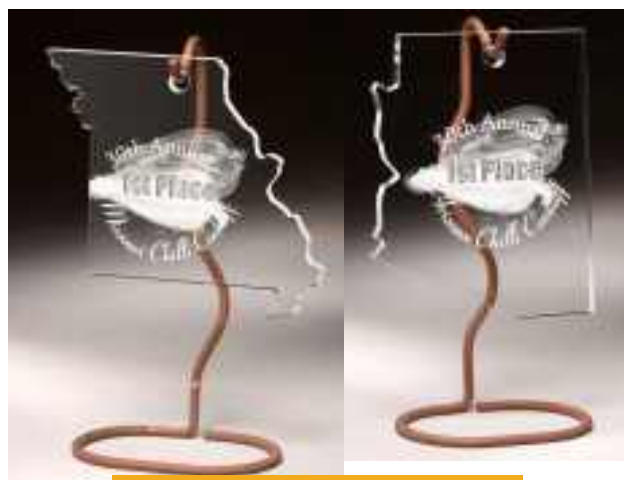

**HANGING STAR**

**HANGING STAR**

SIZES: 10" 10" WHBS10AC  
 THICKNESS: 3/8"  
 SHOWN WITH WIRE HOLDER B

**HANGING DIAMOND**

**HANGING DIAMOND**

SIZES: 10" 10" WHAD10AC  
 THICKNESS: 3/8"  
 SHOWN WITH WIRE HOLDER B