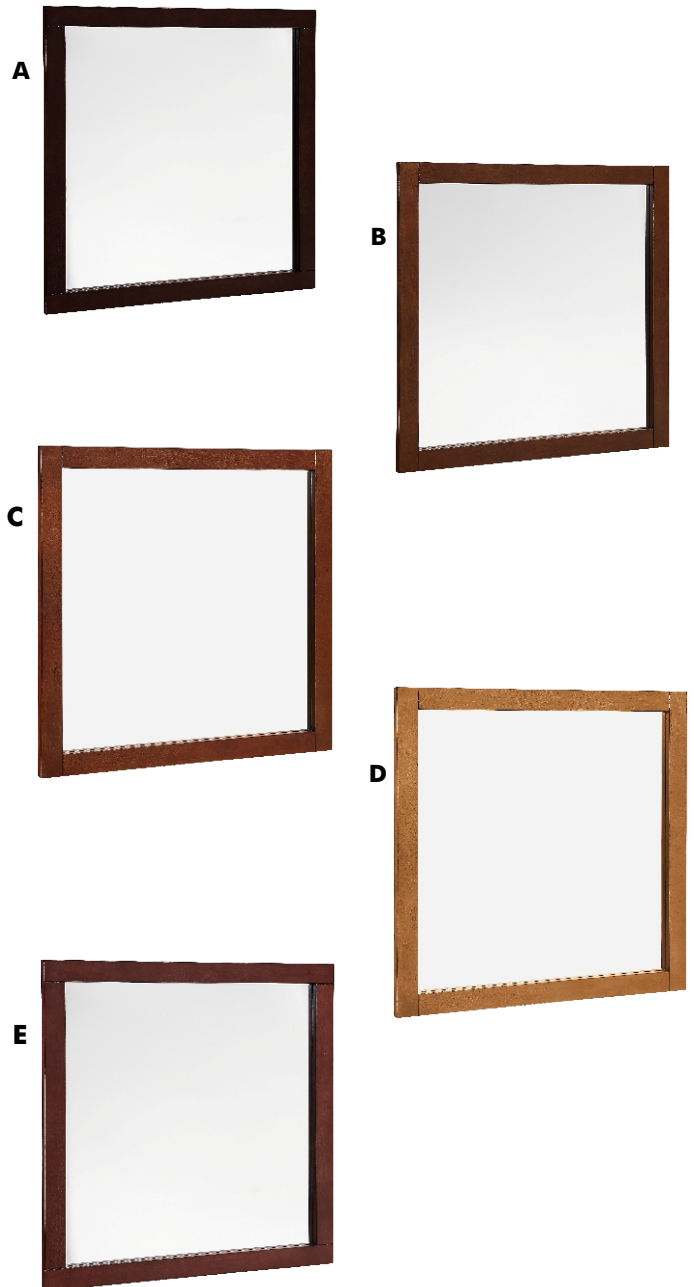

Vanity Mirror Collection

(A) Espresso Mirror Collection

Size	Item Number	Pack
24" x 30"	22-6547	1/ea
30" x 30"	22-6967	1/ea
36" x 30"	22-7384	1/ea

- Finish: Espresso.
- Frame made of MDF fiber board.
- 1" Thick frame.
- Mirror is 4mm thick.
- Wood screws and anchors included.
- Keyhole hangers on frame.

(B) Tobacco Mirror Collection

Size	Item Number	Pack
24" x 30"	22-6622	1/ea
30" x 30"	22-7049	1/ea
36" x 30"	22-7469	1/ea

- Finish: Tobacco.
- Frame made of MDF fiber board.
- 1" Thick frame.
- Mirror is 4mm thick.
- Wood screws and anchors included.
- Keyhole hangers on frame.

(C) Chestnut Mirror Collection

Size	Item Number	Pack
24" x 30"	22-6707	1/ea
30" x 30"	22-7124	1/ea
36" x 30"	22-7537	1/ea

- Finish: Chestnut.
- Frame made of MDF fiber board.
- 1" Thick frame.
- Mirror is 4mm thick.
- Wood screws and anchors included.
- Keyhole hangers on frame.

(D) Honey Birch Mirror Collection

Size	Item Number	Pack
24" x 30"	22-6882	1/ea
30" x 30"	22-7209	1/ea
36" x 30"	22-7612	1/ea

- Finish: Honey Birch.
- Frame made of MDF fiber board.
- 1" Thick frame.
- Mirror is 4mm thick.
- Wood screws and anchors included.
- Keyhole hangers on frame.

(E) Warm Walnut Mirror Collection

Size	Item Number	Pack
24" x 30"	22-8862	1/ea
30" x 30"	22-8947	1/ea
36" x 30"	22-9029	1/ea

- Finish: Warm Walnut.
- Frame made of MDF fiber board.
- 1" Thick frame.
- Mirror is 4mm thick.
- Wood screws and anchors included.
- Keyhole hangers on frame.