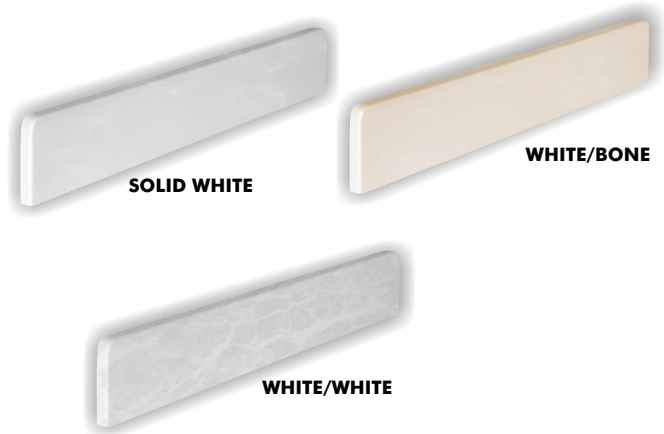

Side Splashes

18-13/16" x 3-3/8" Cultured Marble Side Splashes

Color	Type	Item Number	Pack
Solid White	Left Hand	42-7872	1/ea
Solid White	Right Hand	42-7914	1/ea
White/Bone	Left Hand	41-9564	1/ea
White/Bone	Right Hand	41-9572	1/ea
White/White	Left Hand	41-9549	1/ea
White/White	Right Hand	41-9556	1/ea

- Classic Design.
- Fits 19" vanity top.
- For vanities/sinks.

21-5/16" x 3-7/8" Cultured Marble Reversible Side Splashes

Color	Item Number	Pack
Solid White	42-7948	1/ea
White/Bone	41-9598	1/ea
White/White	41-9580	1/ea
Solid Bone	16-9530	1/ea
Mexican Sand	17-0925	1/ea

- Classic Design.
- Fits 22" vanity top.
- Reversible.
- For vanities/sinks.