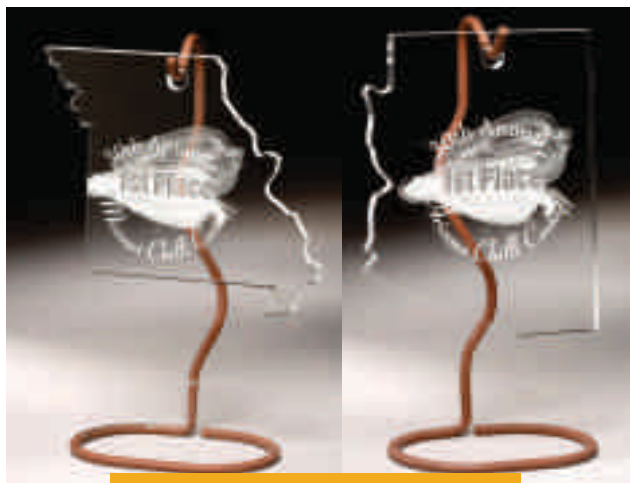

HANGING DIAMOND

SIZES: 10" 10" WHAD10AC
THICKNESS: 3/8"
SHOWN WITH WIRE HOLDER A

WIRE STATES

WIRE STATES

SIZES: 10" 10" WHSS10AC
THICKNESS: 3/8"
SHOWN WITH WIRE HOLDER A
AVAILABLE IN MOST STATES