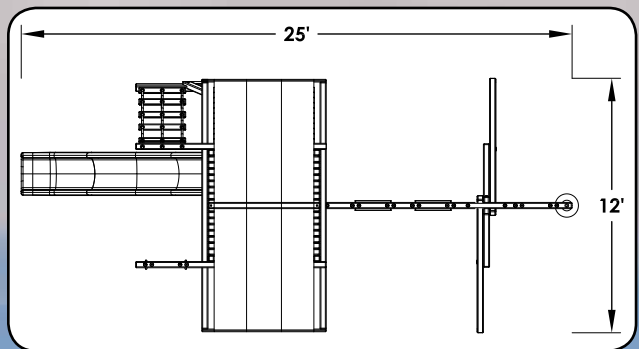

JAGUAR SERIES

**9.0 ft
Swing
Beam**

**68"
Deck Height**

**10ft Double Wall
Scoop Slide**

5.5 JAGUAR PLAYCENTER

5.0 JAGUAR PLAYCENTER

**NOW 10%
LARGER WITH
28' SQUARE
PLATFORM!**

- FEATURES:**
- 28 Sq Ft Deck
 - Wood Step/Chain Combo Ladder
 - Rope Ladder
 - 3 Pos. Swing Beam
 - 4 Safety Handles
 - Telescope
 - Dbl Wall Scoop Slide
 - Rockwall w/Rope
 - Trapeze w/Rings
 - 2 Belt Swings
 - 3 Ladder Handles
 - Tarp Roof
 - Rope Ladder
 - Tire Swing
 - Rope w/Disk
 - Ship's Wheel