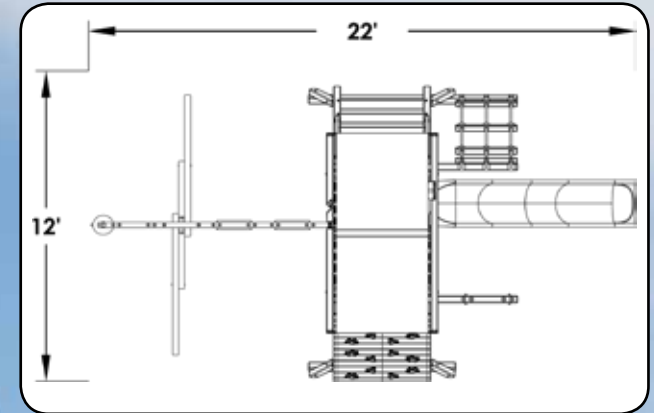

**7.5 ft
Swing
Beam**

**52"
Deck Height**

10ft Wave Slide

VISIT OUR WEBSITE AT WWW.TREEFROGSSWINGSETS.COM

PARROT ISLAND PLAYCENTER

FEATURES:

24 Sq Ft Deck
 Wood Step/Rung Combo Ladder
 Tire Swing
 2 Belt Swings
 3 Ladder Handles