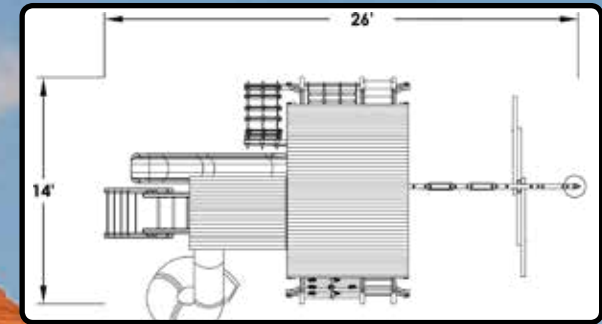

6.5 TEXAN PLAYCENTER CONFIG 5 w/WOOD ROOFS

FEATURES:

28 Sq Ft Deck

16 Sq Ft Loft Deck

Rope Swing w/Disc

Trapeze w/Ring

Dbl Wall Scoop Slide

Wood Step/Chain Combo Ladder

Monkey Bars

5 Ladder Handles

Wood Roofs

Tire Swing

Loft w/Bubble Panel

Ship's Wheel

Rockwall w/Rope

3 Pos. Swing Beam

Dlx. Spiral Slide

Telescope

Rope Ladder

2 Belt Swings

4 Safety Handles

Binoculars