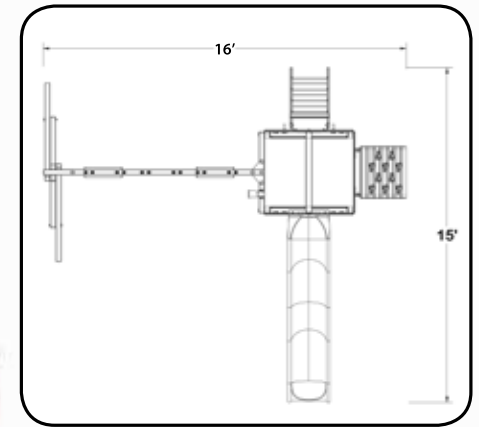

TOUCAN FORT

FEATURES:

- 14 sq. ft. Deck
- DbI Wall Wave Slide
- Tarp Roof
- Wooden Entry Ladder
- Rockwall
- Picnic Table
- Trapeze w/Rings
- 2 Safety Handles
- 2 Belt Swings
- 3 Pos Inside Swing Beam
- Ship's Wheel
- Telescope

**7.5 ft
Swing
Beam**

10ft Wave Slide

52" Deck Ht