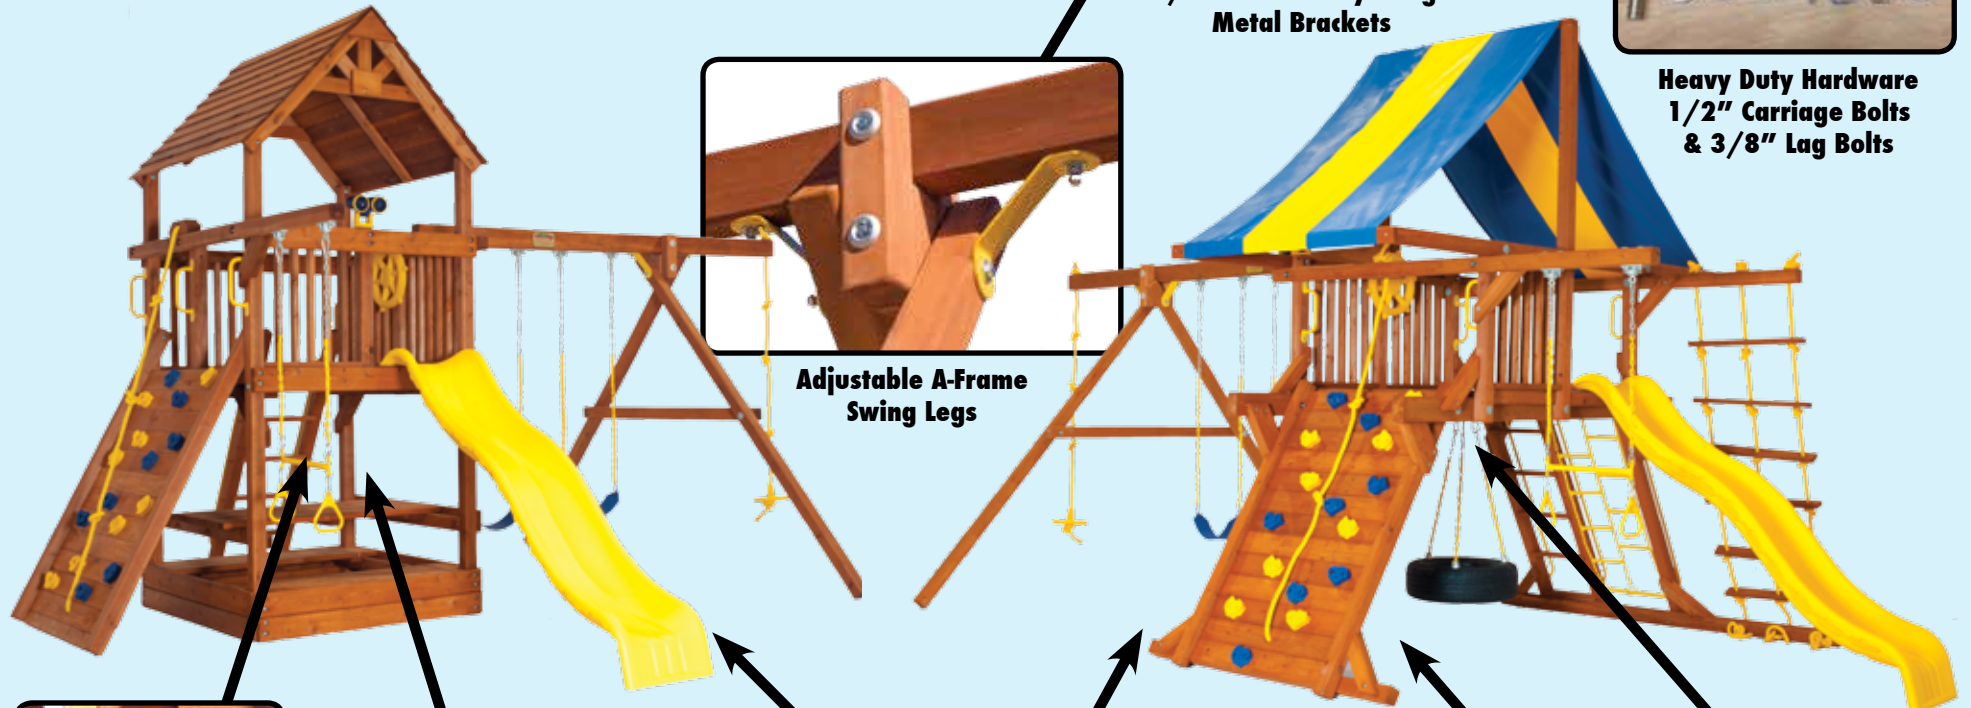

The Jaguar Series is a safe, fun, quality built swing set that is constructed with 100% natural premium Cedar which is resistant to insects and decay. The

Jaguar Series lumber comes from certified mills that have sustainable forestry practices. It is designed for years of birthday parties; play dates; and backyard family fun. The goal of the Jaguar Series is to have the best-built swing set with abundant play features at an affordable budget-friendly price without sacrificing quality in lumber, slides, and hardware.

**Adjustable A-Frame
Swing Legs**

Ladder Bracket

Superior Supports

Spacious Decks

**Dual Bolt
Construction**

**Solid 4x4
Bracing**

Naturally Rot Deterrent & Free of Chemicals Preservers

Jaguar Fort & Playcenters

Massive Big Beam Construction
Modular - Able To Grow With Your Family
More Room For Kids To Grow Into
The Most Return On Your Family Fun Investment

**1/4" Thick Heavy Gauge
Metal Brackets**

**Heavy Duty Hardware
1/2" Carriage Bolts
& 3/8" Lag Bolts**

**Adjustable A-Frame
Swing Legs**

**Ladder Safety
Bracket**

**Solid Notched
Brackets**

Fastener Free Decks

**Detailed
Finish**

**Solid Notched
Brackets**

8 FOOT STAND-ALONE

9 FOOT STAND-ALONE