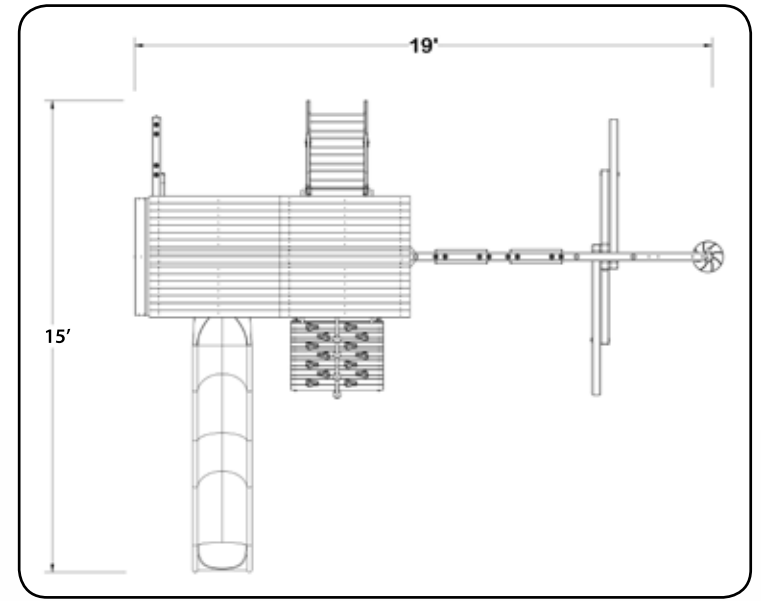

Rockwall w/Rope

3 Pos. Swing Beam

Trapeze w/Rings

4 Ladder Handles

Spiral Slide

Telescope

RAINFOREST COTTAGE

FEATURES: