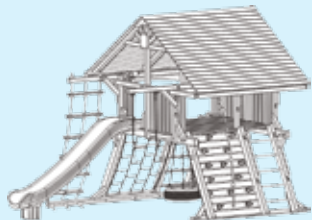

FORT

UNIQUE FEATURES

- Sandbox or Picnic Table Under Fort
- Ladder
- Rockwall Ladder
- Treehouse Panels
- Playhouse Panels

STEP 2: Choose Deck Height

5.0 DECK HEIGHT

5.5 DECK HEIGHT

6.5 DECK HEIGHT

7.4 DECK HEIGHT

STEP 3: Choose Configurations

Configuration 1

Base Playset with Slide

Configuration 2

Add a Swing Beam

Configuration 3

Add a Monkey Bar

Configuration 4