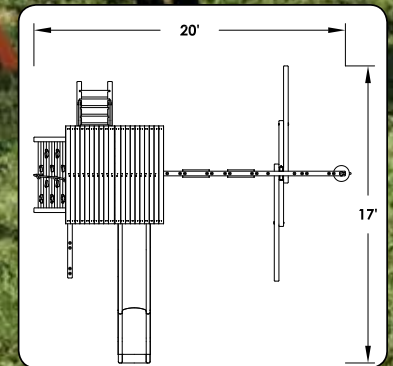

5.5 BENGAL FORT CONFIG 2 W/WOOD ROOF

**PERFECT
FOR
PARTIES!**

FEATURES:

25 Sq Ft Deck
Picnic Table
5 Safety Handles
Dbl Wall Scoop Slide
Trapeze w/Rings
2 Ladder Handles
Wood Roof

3 Pos. Swing Beam
Ship's Wheel
Wooden Entry Ladder
2 Belt Swings
Binoculars
Rockwall w/Rope
Rope Swing w/Disc