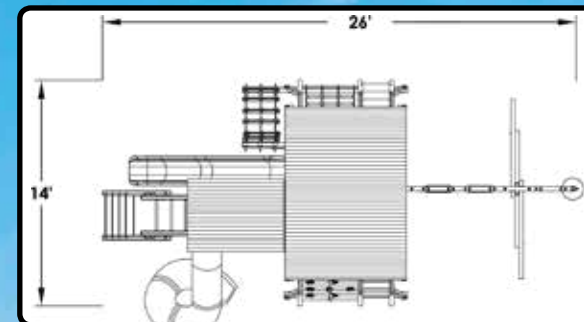

6.5 QUAD-CLIMBER PLAYCENTER CONFIG 5 W/WOOD ROOFS

FEATURES:

32 Sq Ft Deck
16 Sq Ft Loft Deck
Rope Swing w/Disc
Trapeze w/Ring

Dbl Wall Scoop Slide
Wood Step/Chain Combo Ladder
Monkey Bars
6 Ladder Handles

Wood Roofs
Tire Swing
Loft w/Bubble Panel
Ship's Wheel

Rockwall w/Rope
3 Pos. Swing Beam
Dlx. Spiral Slide
Telescope

Rope Ladder
2 Belt Swings
4 Safety Handles
Binoculars