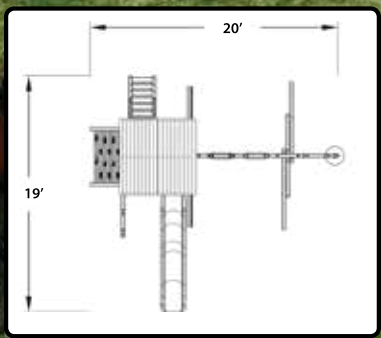

6.5 BENGAL FORT CONFIG 2 W/WOOD ROOF

TREE FROGS SERIES

1. **FEATURES:**

25 Sq Ft Deck	3 Pos. Swing Beam
Dbl Wall Scoop Slide	2 Belt Swings
Wood Roof	Rope Swing w/Disk
Wooden Entry Ladder	5 Safety Handles
Rockwall w/Rope	2 Ladder Handles
Picnic Table	Ship's Wheel
Trapeze w/Rings	Telescope