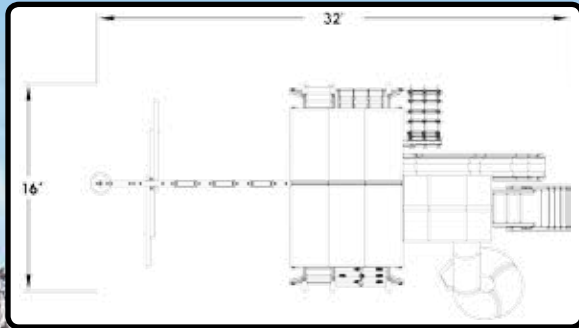

7.4 TEXAN PLAYCENTER CONFIG 5 W/TARPS

FEATURES:

28 Sq Ft Deck
Rockwall w/Rope
Tire Swing
Ext Monkey Bars
5 Ladder Handles

24 Sq Ft Ext Loft
Rope Ladder
4 Pos. Swing Beam
Loft w/Bubble Panel
Spiral Slide

Dbl Wall Scoop Slide
Trapeze w/Ring
3 Belt Swings
4 Safety Handles
Telescope

Tarp Roofs
Wood Step/Chain Combo Ladder
Rope Swing w/Disc
Binoculars
Ship's Wheel