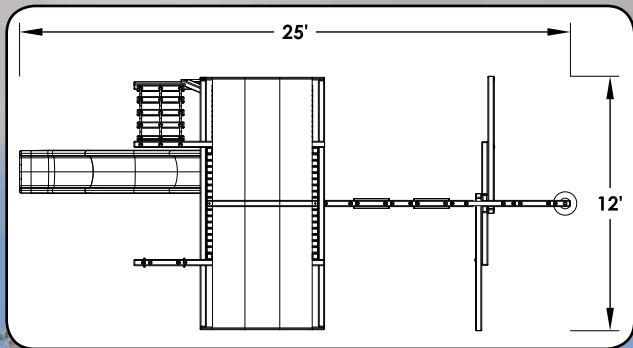

5.5 TEXAN PLAYCENTER CONFIG 2 W/TARPS

8.5 FT SWING BEAM

**10 FT
DOUBLEWALL
SCOOP SLIDE**

**NOW 10%
LARGER WITH
28' SQUARE
PLATFORM!**

**5.5 FT
DECK HT**

1. **FEATURES:**
2. 28 Sq Ft Deck
   - Trapeze w/Ring
   - Rope Swing w/Disc
   - Dbl Wall Scoop Slide
   - Wood Step/Chain Combo Ladder
   - 4 Safety Handles
   - Tarp Roof
   - Tire Swing
   - 3 Ladder Handles
   - Rockwall w/Rope
   - 3 Pos. Swing Beam
   - Ship's Wheel
   - Rope Ladder
   - 2 Belt Swings
   - Telescope