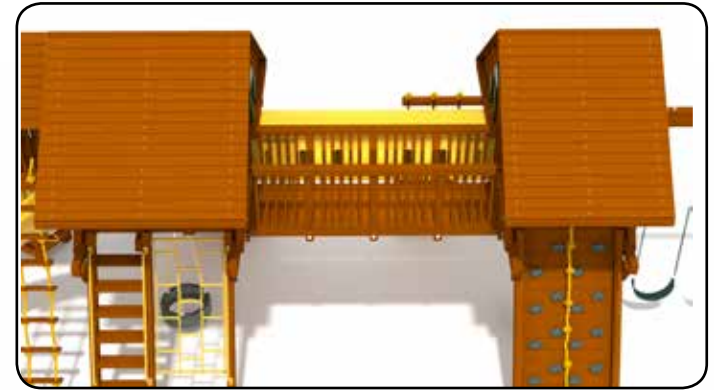

OPOLIS™ SERIES

7.4 FUZION

FEATURES:

28 Sq Ft Playcenter Deck
32 Sq Ft Quad Deck
24 Sq Ft Ext Loft
Ext. Monkey Bars
Dlx Spiral Slide
Tree House Panels

10 ft Jungle Bridge
10 ft Square Tunnel w/port windows
Dbl Wall Scoop Slides
3 Wood Roofs
2 Rockwall w/Rope Rope Ladder
Trapeze w/Ring

Wood 2 Step/Chain Combo Ladders
2 Wooden Entry Ladders
2 Tire Swing
4 Pos. Swing Beam
3 Belt Swings
Rope Swing w/Disk

10 Safety Handles
8 Ladder Handles
2 Ship's Wheel
Telescope
Binocular