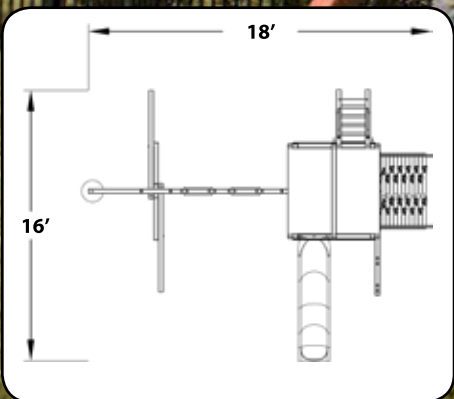

**7.5 ft
Swing
Beam**

10ft Wave Slide

52" Deck Ht

PARROT ISLAND FORT

W/TARP

PARROT ISLAND FORT
W/WOOD ROOF

JAGUAR SERIES

FEATURES: