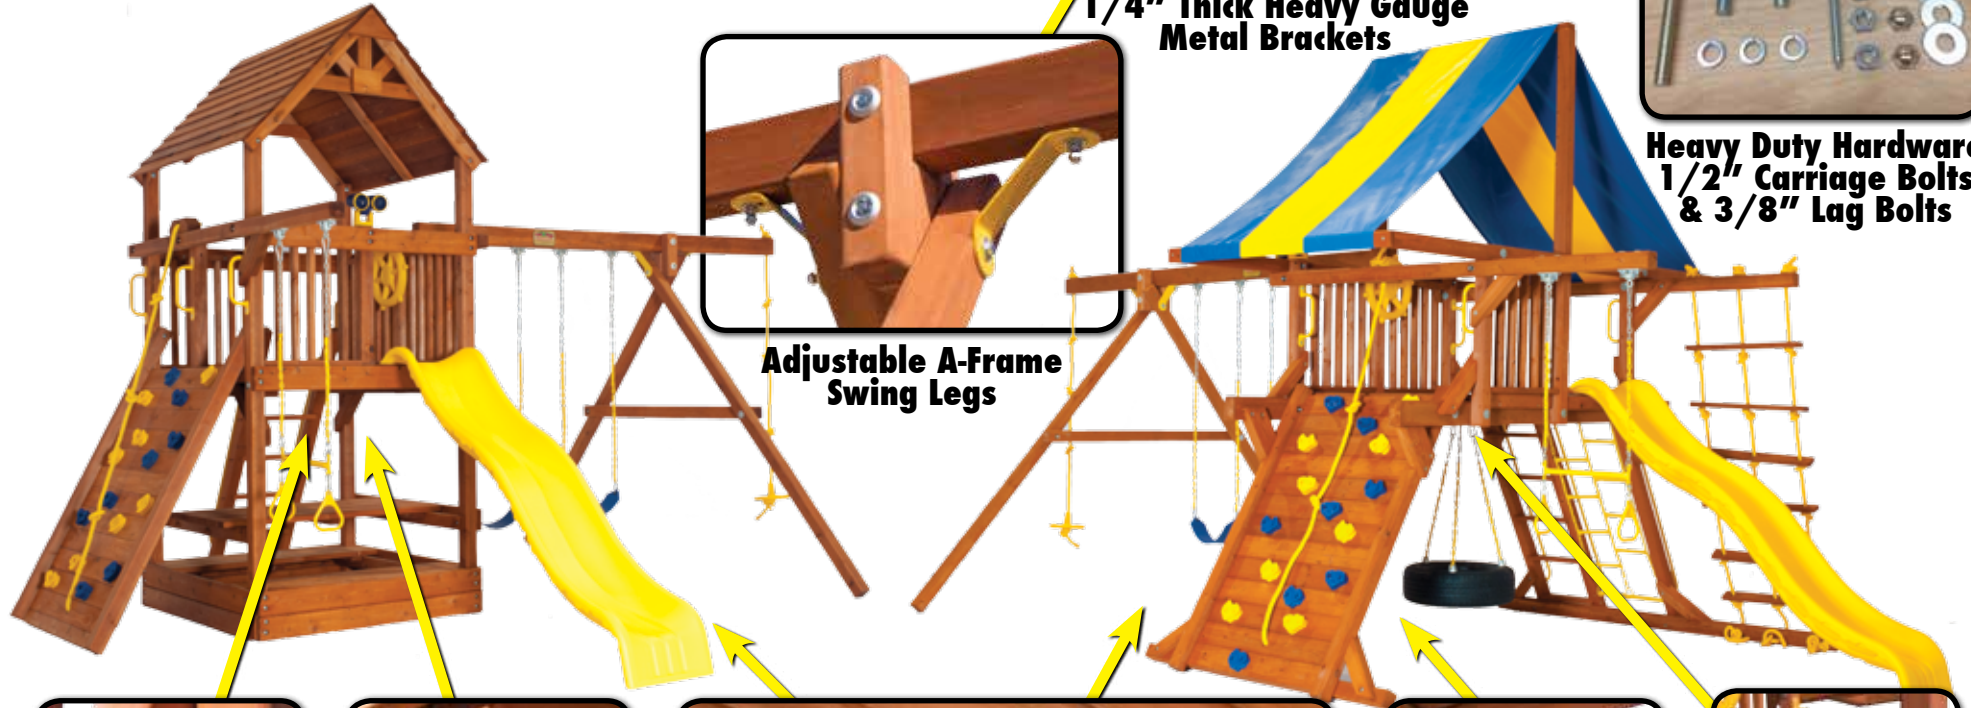

New Exclusive PlayGrip™ Safety Handles

Rope Swing w/Disc

Trapeze with Rings

Full Toddler Bucket

New Exclusive PlayGrip™ Ladder Handles

19 inch Ship's Wheel

Telescope

A SOLID FOUNDATION OF 100% REDWOOD & WESTERN RED CEDAR NATURALLY ROT DETERENT & FREE OF CHEMICAL PRESERVERS

- **Massive Big Beam Construction**
- **Modular - Able To Grow With Your Family**
- **More Room For Kids To Grow Into**
- **The Most Return On Your Family Fun Investment**

1/4" Thick Heavy Gauge Metal Brackets

**Heavy Duty Hardware
1/2" Carriage Bolts
& 3/8" Lag Bolts**

**Adjustable A-Frame
Swing Legs**

**Ladder Safety
Bracket**

**Solid Notched
Brackets**

Fastener Free Decks

**Detailed
Finish**

**Solid Notched
Brackets**