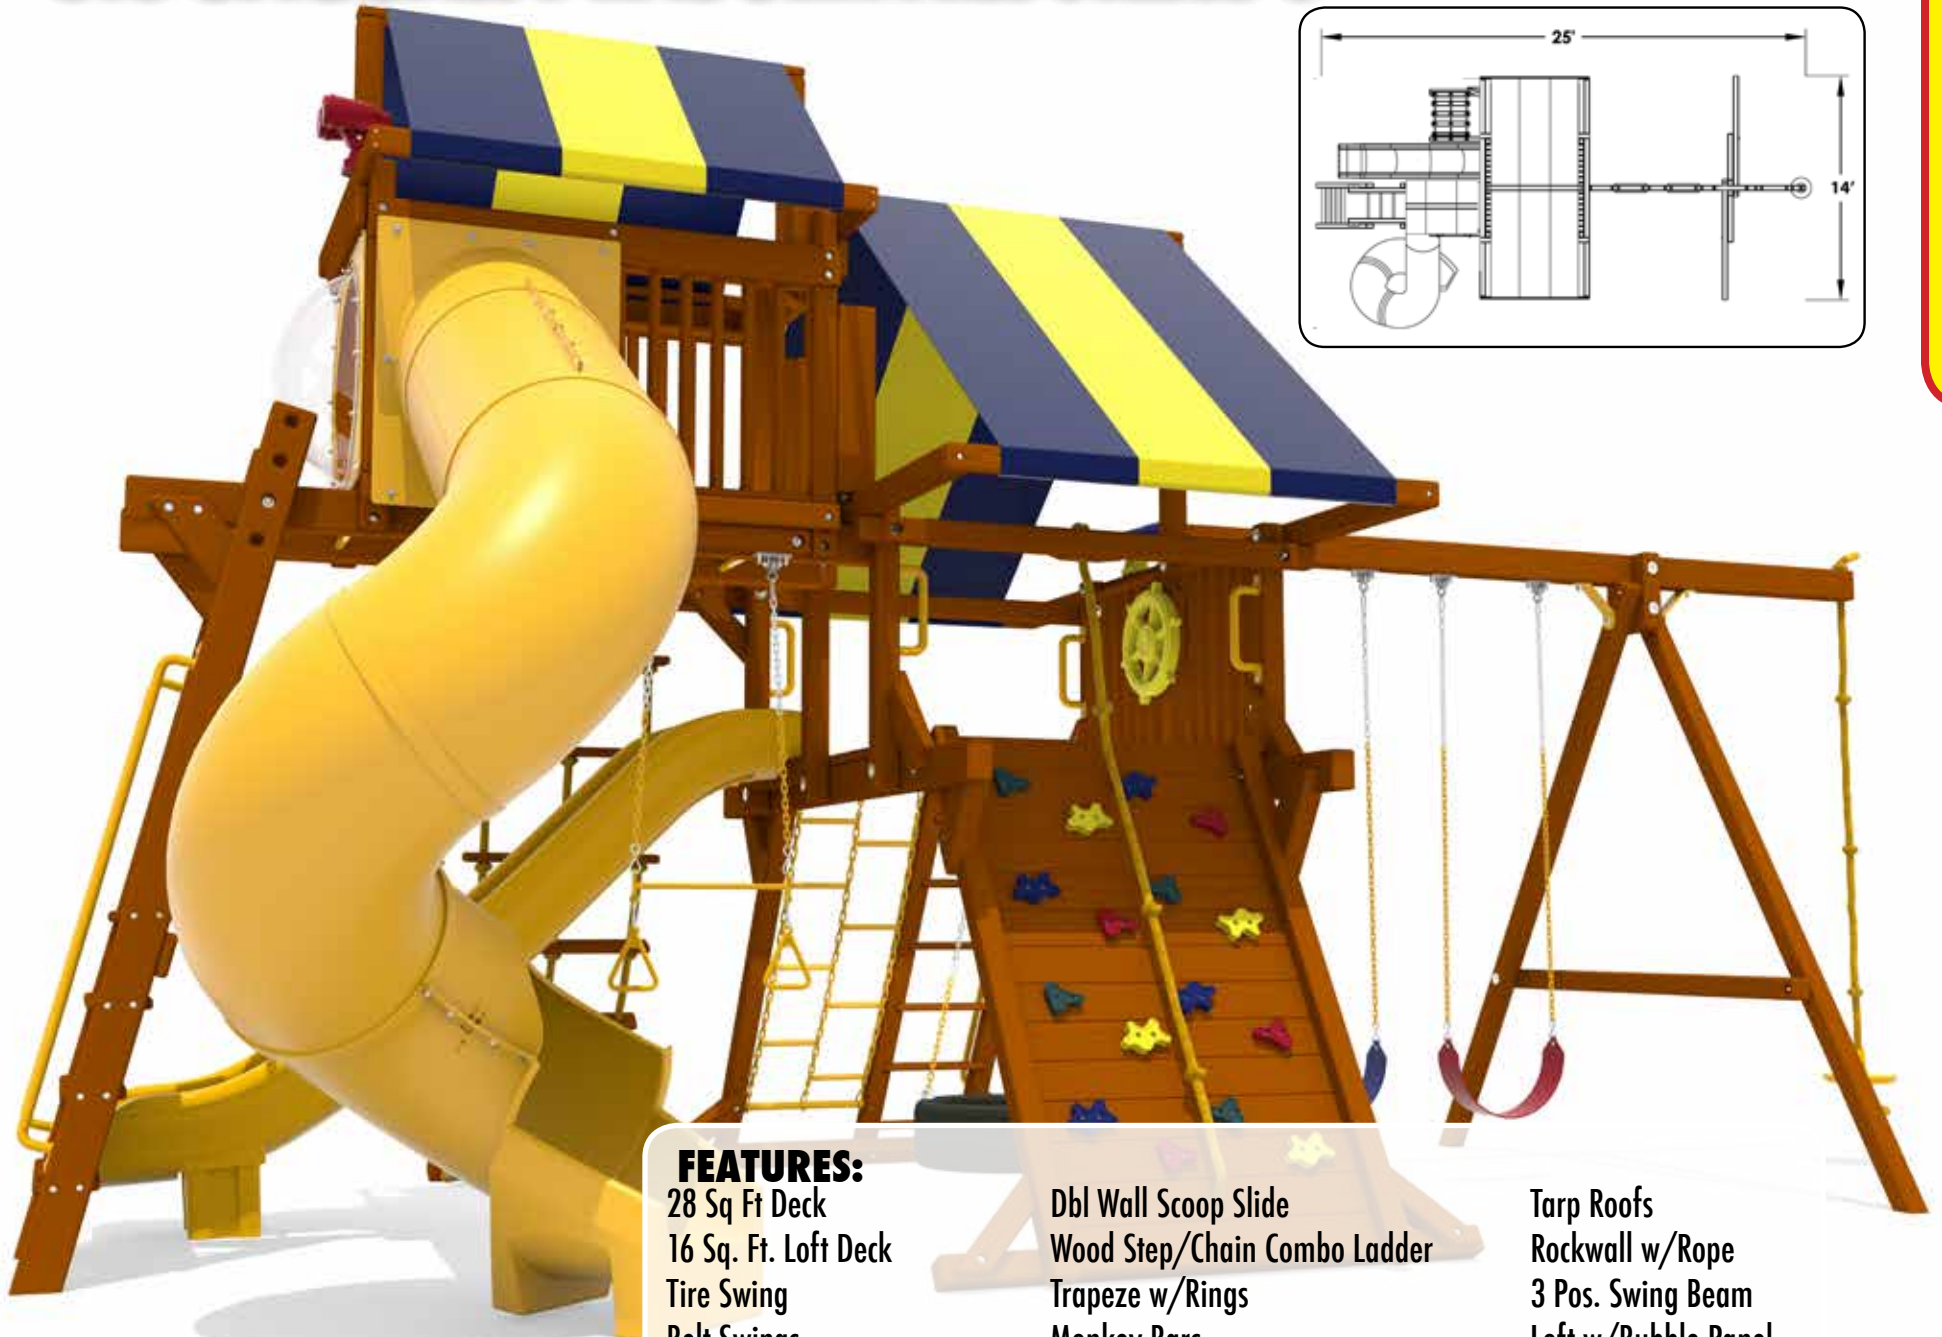

The Jaguar Series is a safe, fun, quality built swing set that is constructed with 100% natural premium Cedar which is resistant to insects and decay. The

Jaguar Series lumber comes from certified mills that have sustainable forestry practices. It is designed for years of birthday parties; play dates; and backyard family fun. The goal of the Jaguar Series is to have the best-built swing set with abundant play features at an affordable budget-friendly price without sacrificing quality in lumber, slides, and hardware.

PARROT ISLAND PLAYCENTER XL

- FEATURES:**
- 24 Sq Ft Deck
 - Dbl Wall Scoop Slide
 - Tarp Roof
 - Wood Step/Rung Combo Ladder
 - Rockwall w/Rope
 - Rope Ladder
 - Tire Swing
 - Trapeze w/Rings
 - Rope Swing w/Disc
 - 3 Pos. Swing Beam
 - 2 Belt Swings
 - 3 Ladder Handles
 - 4 Safety Handles
 - Ship's Wheel
 - Telescope

JAGUAR SERIES

**9.0 ft
Swing
Beam**

**68"
Deck Height**

**10ft Double Wall
Scoop Slide**

5.5 JAGUAR PLAYCENTER

5.0 JAGUAR PLAYCENTER

**NOW 10%
LARGER WITH
28' SQUARE
PLATFORM!**

- FEATURES:**
- 28 Sq Ft Deck
 - Wood Step/Chain Combo Ladder
 - Rope Ladder
 - 3 Pos. Swing Beam
 - 4 Safety Handles
 - Telescope
 - Dbl Wall Scoop Slide
 - Rockwall w/Rope
 - Trapeze w/Rings
 - 2 Belt Swings
 - 3 Ladder Handles
 - Tarp Roof
 - Rope Ladder
 - Tire Swing
 - Rope w/Disk
 - Ship's Wheel

5.5 JAGUAR PLAYCENTER CONFIG 5

FEATURES:

- 28 Sq Ft Deck
- 16 Sq. Ft. Loft Deck
- Tire Swing
- Belt Swings
- 4 Safety Handles
- Rope Swing w/Disc

- Dbl Wall Scoop Slide
- Wood Step/Chain Combo Ladder
- Trapeze w/Rings
- Monkey Bars
- 5 Ladder Handles
- Ship's Wheel & Telescope