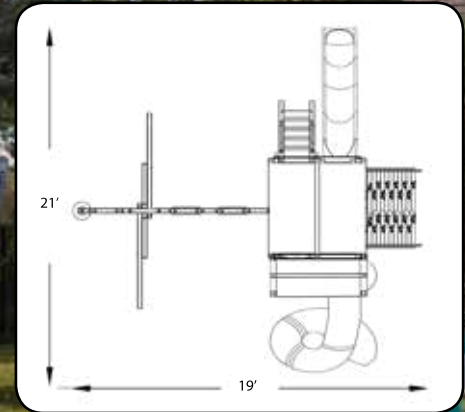

PARROT ISLAND FORT W/LOFT TOWER & SPIRAL SLIDE

JAGUAR SERIES

FEATURES:

20 Sq Ft Deck

Tarp Roofs

Wooden Entry Ladder

Picnic Table

Tic Tac Toe Panel

2 Belt Swings

4 Safety Handles

Loft Tower

Ship's Wheel

Chalkboard Panel

Dbl Wall Wave Slide

16 Sq. Ft. Loft Deck

Rockwall w/Rope

3 Pos. Swing Beam

Trapeze w/Rings

4 Ladder Handles

Spiral Slide

Telescope