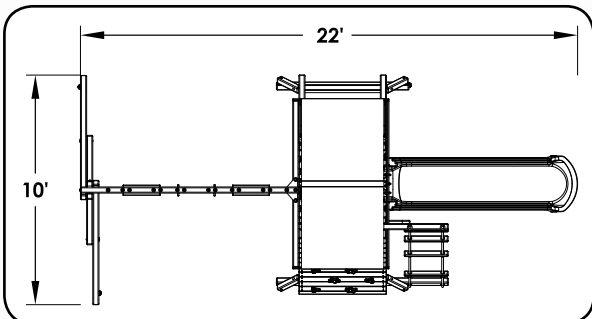

**7.5 ft
Swing
Beam**

**52"
Deck Height**

10ft Wave Slide

VISIT OUR WEBSITE AT WWW.TREEFROGSSWINGSETS.COM

PARROT ISLAND PLAYCENTER

FEATURES:

24 Sq Ft Deck
 Wood Step/Rung Combo Ladder
 Tire Swing
 2 Belt Swings
 3 Ladder Handles