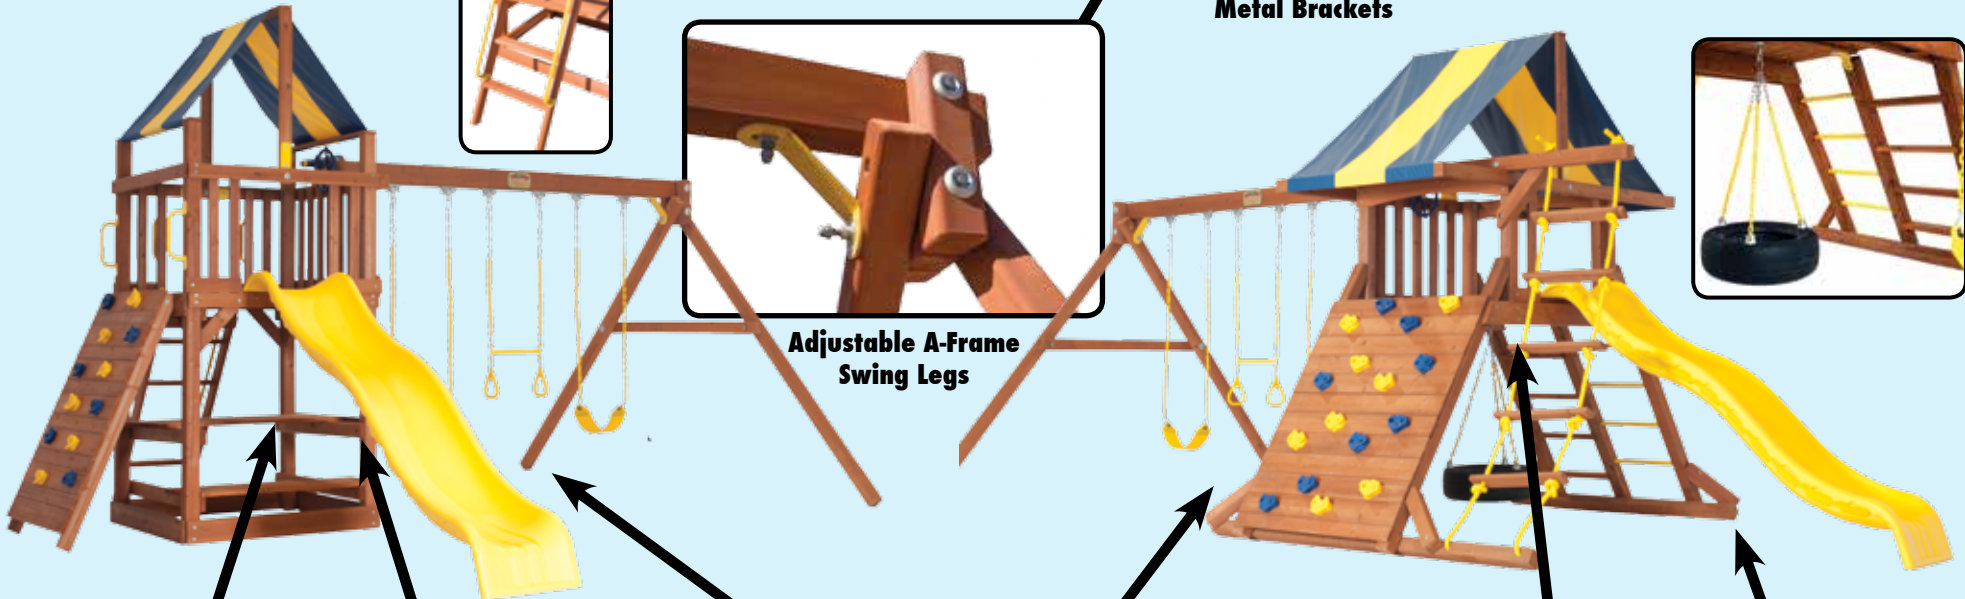

The Jaguar Series is a safe, fun, quality built swing set that is constructed with 100% natural premium Cedar which is resistant to insects and decay. The

Jaguar Series lumber comes from certified mills that have sustainable forestry practices. It is designed for years of birthday parties; play dates; and backyard family fun. The goal of the Jaguar Series is to have the best-built swing set with abundant play features at an affordable budget-friendly price without sacrificing quality in lumber, slides, and hardware.

Economical - Offering More Play Value For Your Dollar
Expandable - Add Options As The Kids Grow
Exceptional Construction - Unmatched Quality For The Value

Heavy Duty Hardware

**Thick Heavy Gauge
Metal Brackets**

**Adjustable A-Frame
Swing Legs**

Ladder Bracket

Superior Supports

Spacious Decks

**Dual Bolt
Construction**

**Solid 4x4
Bracing**

Naturally Rot Deterrent & Free of Chemicals Preservers

Jaguar Fort & Playcenters

Massive Big Beam Construction
Modular - Able To Grow With Your Family
More Room For Kids To Grow Into
The Most Return On Your Family Fun Investment

**1/4" Thick Heavy Gauge
Metal Brackets**

**Heavy Duty Hardware
1/2" Carriage Bolts
& 3/8" Lag Bolts**