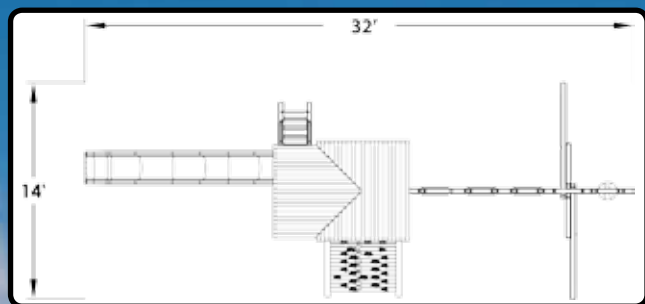

7.0 MEGADECK FORT

FEATURES:

35 Sq Ft Deck
Picnic Table
5 Safety Handles

Dbl Wall Scoop Slide
Trapeze w/Rings
2 Ladder Handles

Wood Roof
4 Pos. Swing Beam
Ship's Wheel

Wooden Entry Ladder
3 Belt Swings
Telescope

Rockwall w/Rope
Rope Swing w/Disc