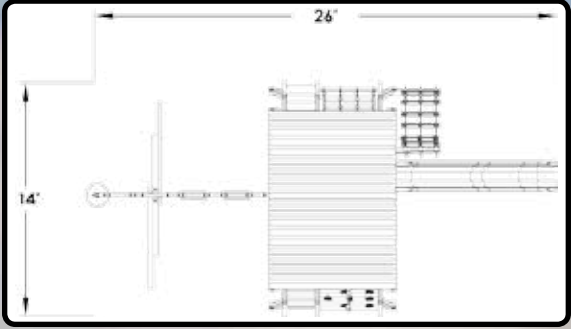

6.5 TEXAN PLAYCENTER CONFIG 2 FULLY ENCLOSED

TREE FROGS SERIES

NOW 10% LARGER WITH 28' SQUARE PLATFORM!

1. **FEATURES:**
2. 28 Sq Ft Deck
   - Trapeze w/Ring
   - 2 Belt Swings
   - Dbl Wall Scoop Slide
   - Wood Step/Chain Combo Ladder
   - Rope Swing w/Disc
   - Wood Roof
   - Treehouse Panels
   - 4 Safety Handles
   - Rockwall w/Rope
   - Tire Swing
   - 3 Ladder Handles
   - Rope Ladder
   - 3 Pos. Swing Beam
   - Ship's Wheel & Telescope