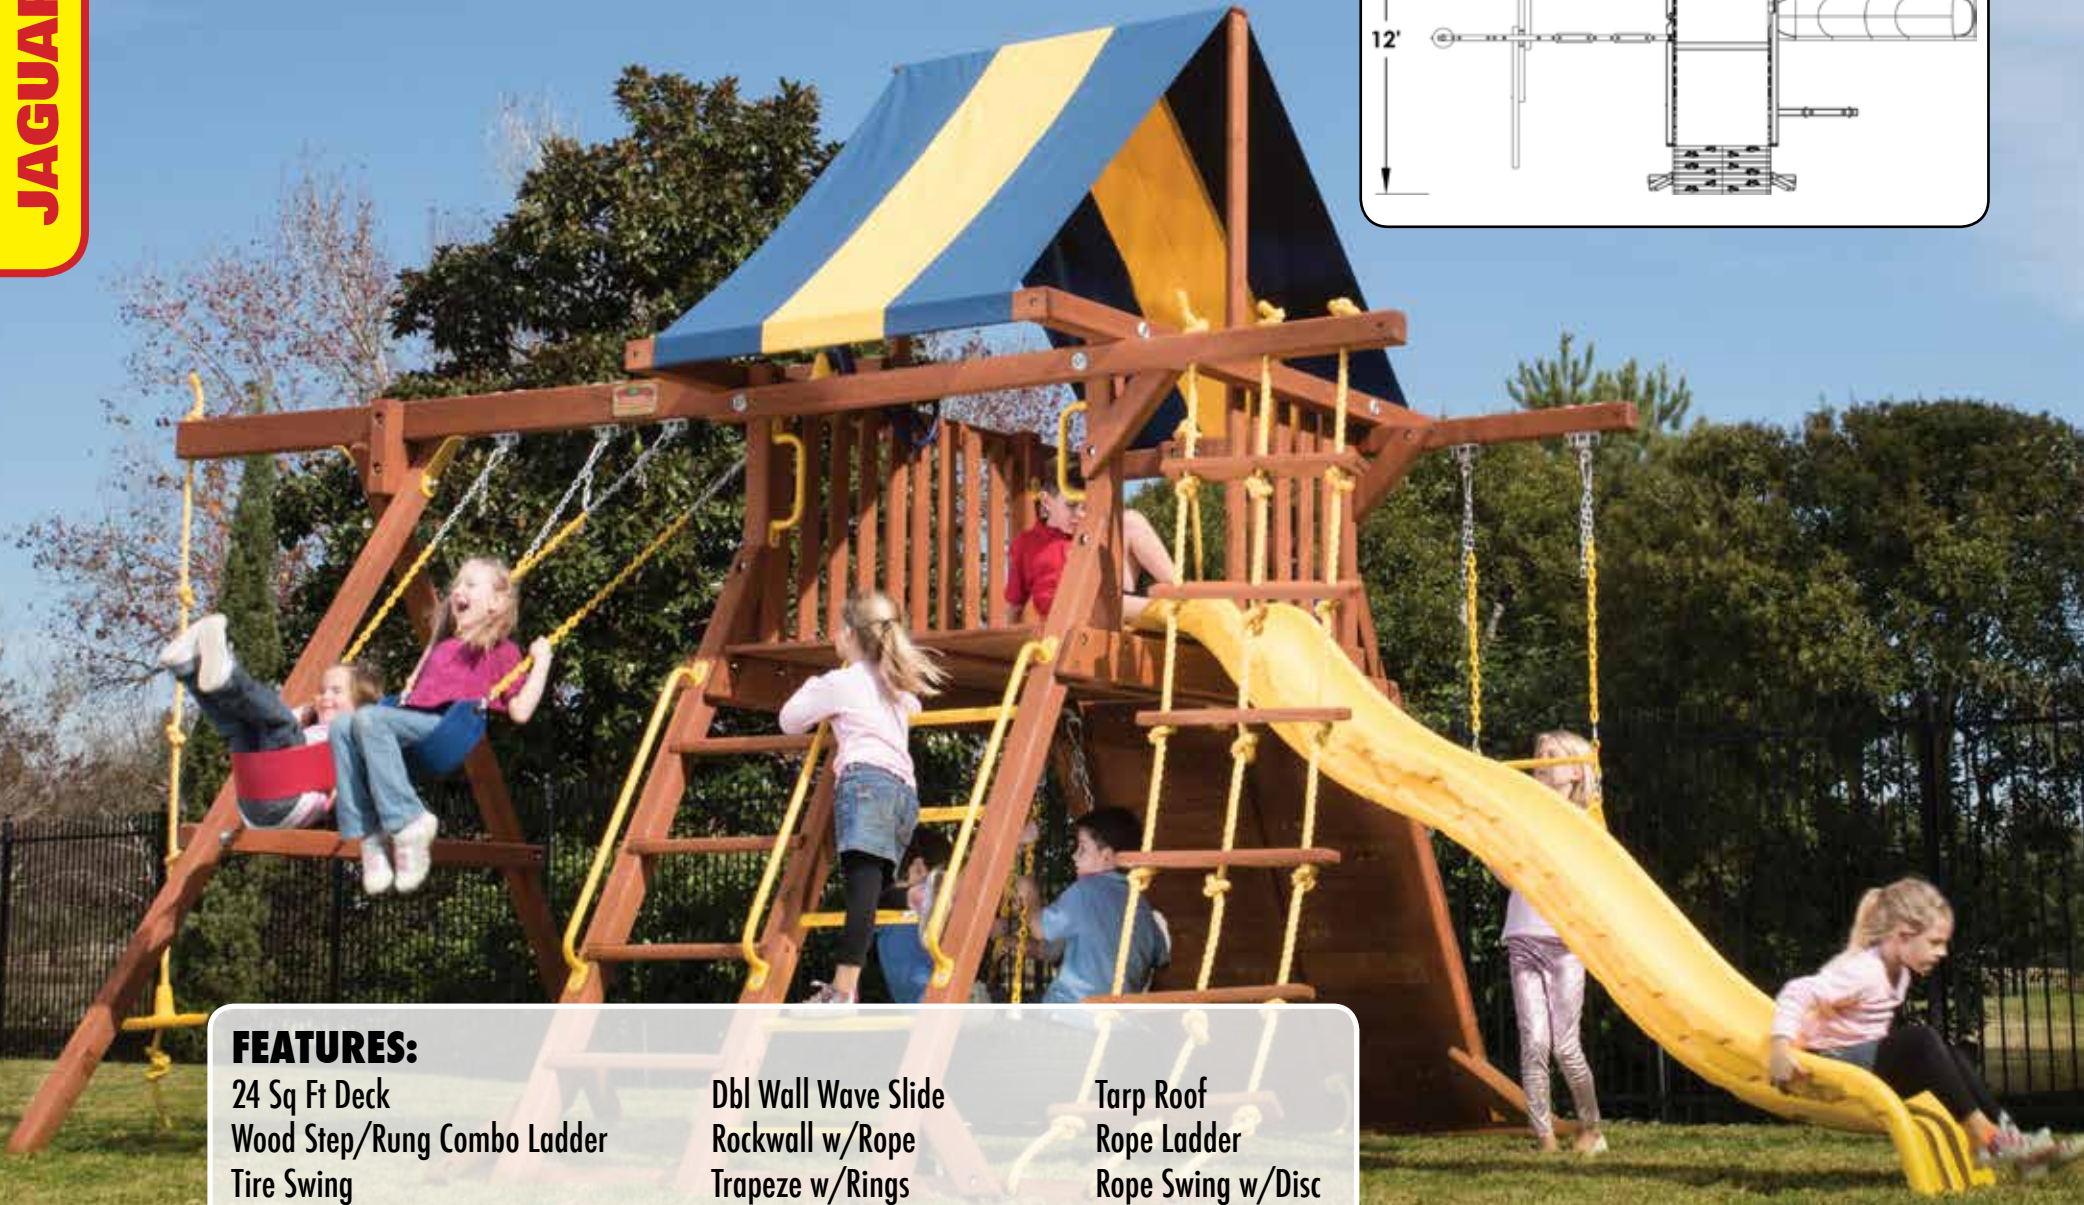

The Jaguar Series is a safe, fun, quality built swing set that is constructed with 100% natural premium Cedar which is resistant to insects and decay. The

Jaguar Series lumber comes from certified mills that have sustainable forestry practices. It is designed for years of birthday parties; play dates; and backyard family fun. The goal of the Jaguar Series is to have the best-built swing set with abundant play features at an affordable budget-friendly price without sacrificing quality in lumber, slides, and hardware.

**7.5 ft
Swing
Beam**

**52"
Deck Height**

10ft Wave Slide

VISIT OUR WEBSITE AT WWW.TREEFROGSSWINGSETS.COM

PARROT ISLAND PLAYCENTER

FEATURES:

24 Sq Ft Deck
 Wood Step/Rung Combo Ladder
 Tire Swing
 2 Belt Swings
 3 Ladder Handles

PARROT ISLAND PLAYCENTER

W/WOOD ROOF

JAGUAR SERIES

FEATURES:

- 24 Sq Ft Deck
- Wood Roofs
- Wooden Entry Ladder
- Trapeze w/Rings
- 2 Belt Swings
- 3 Ladder Handles
- Tire Swing
- Ship's Wheel
- Dbl Wall Wave Slide
- Treehouse Panels
- Rockwall w/Rope
- 3 Pos. Swing Beam
- 4 Safety Handles
- Tic Tac Toe Panel
- Rope Swing w/Disc
- Telescope