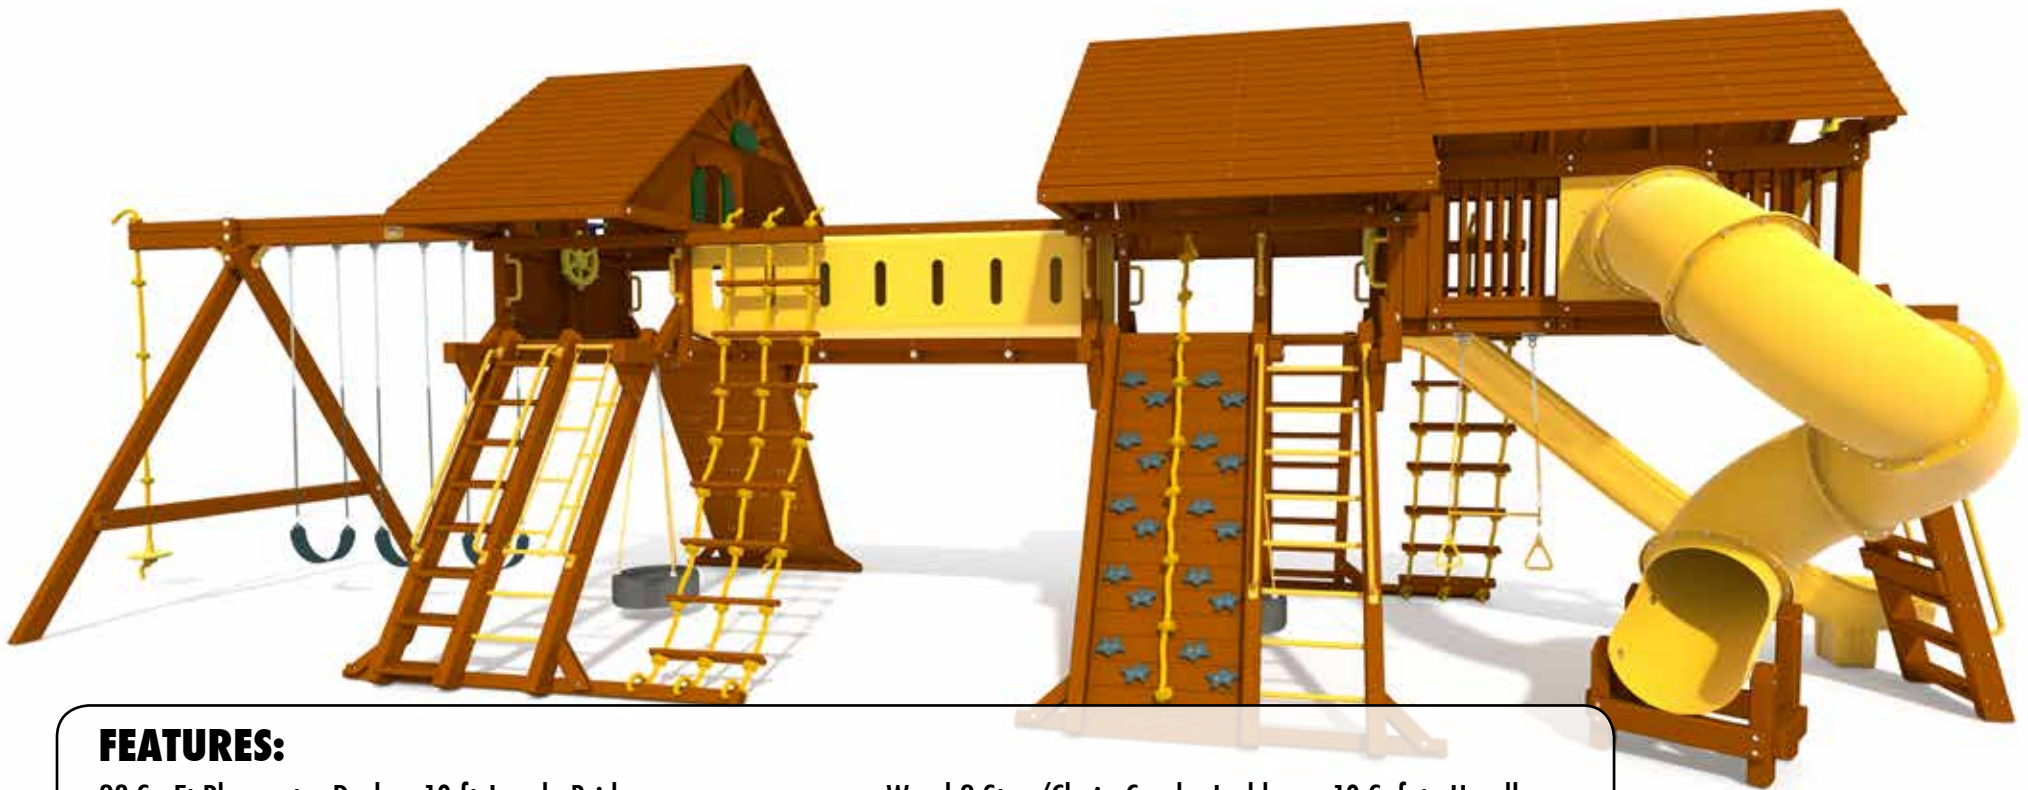

OPOLIS™ SERIES

7.4 FUZION

FEATURES:

28 Sq Ft Playcenter Deck
32 Sq Ft Quad Deck
24 Sq Ft Ext Loft
Ext. Monkey Bars
Dlx Spiral Slide
Tree House Panels

10 ft Jungle Bridge
10 ft Square Tunnel w/port windows
Dbl Wall Scoop Slides
3 Wood Roofs
2 Rockwall w/Rope Rope Ladder
Trapeze w/Ring

Wood 2 Step/Chain Combo Ladders
2 Wooden Entry Ladders
2 Tire Swing
4 Pos. Swing Beam
3 Belt Swings
Rope Swing w/Disk

10 Safety Handles
8 Ladder Handles
2 Ship's Wheel
Telescope
Binocular