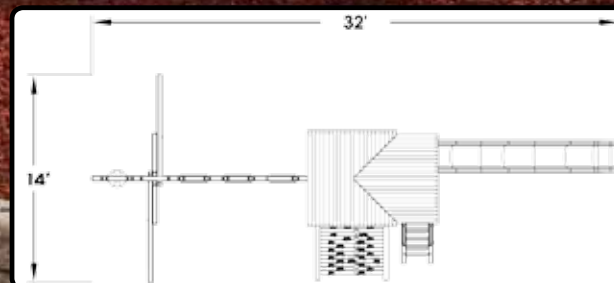

6.5 MEGADECK FORT FULLY ENCLOSED

FEATURES:

70 Sq Ft Decks
Dbl Wall Scoop Slide
Wood Roof
Wooden Entry Ladder
Rockwall w/Rope
Treehouse Panels
Playhouse Panels
Lower Floor

4 Pos. Swing Beam
2 Belt Swings
Glider w/Brackets
Rope Swing w/Disk
4 Safety Handles
2 Ladder Handles
Ship's Wheel
Binoculars