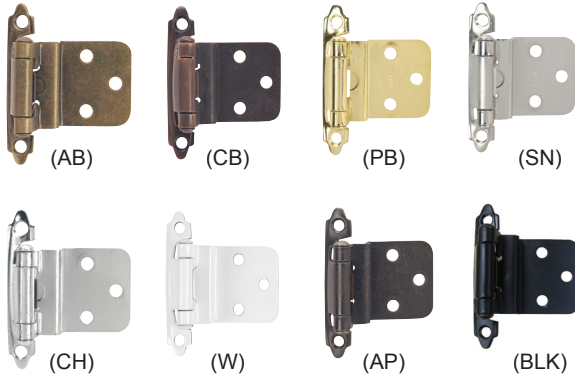

European Hinge - Frameless Concealed

64-2421

- Stamped and rolled steel.
- Full overlay.
- Screws included.
- Pack 1 hinge per bag/25 Bags per carton.
- 110 Degree opening, 2 way adjustable.

European Hinge - 2 Way Concealed

14-4469

- Stamped and rolled steel.
- 1/2" Overlay.
- 2 Way adjustable.
- Screws included.
- Pack 1 hinge per bag/25 Bags per carton.
- 105 Degree opening.