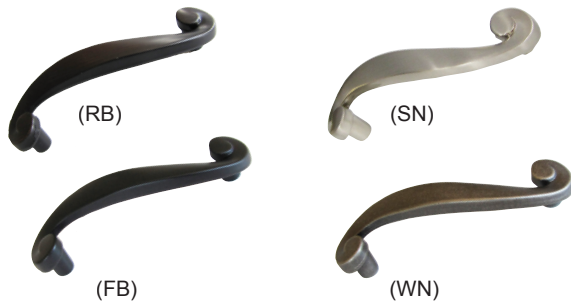

Cabinet Hardware - Decorative Pulls

Spiral Pull 3" center to center

Item Number	Finish
15-4017	Oil Rubbed Bronze
15-1207	Satin Nickel
15-8640	Flat Black
15-8565	Weathered Nickel

- Zinc alloy.
- Die cast.
- Screws included.
- Each piece is poly bagged.
- Pack 25/Bags per carton.