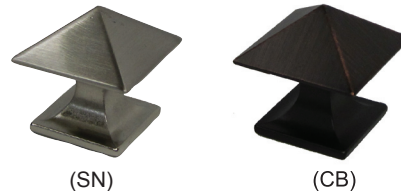

### Mushroom Square Knob 1-1/4"

Item Number	Finish
14-5039	Satin Nickel
14-5114	Classic Bronze
14-5299	Black
15-7650	Weathered Nickel

- Zinc alloy.
- Die cast.
- Screws included.
- Each piece is poly bagged.
- Pack 25/Bags per carton.

### Art Deco Square Knob 1-1/4"

Item Number	Finish
15-6745	Satin Nickel
14-7507	Classic Bronze

- Zinc alloy.
- Die cast.
- Screws included.
- Each piece is poly bagged.
- Pack 25/Bags per carton.