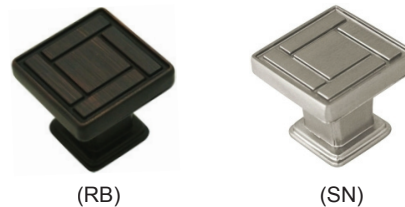

### Art Deco Square Knob 1-1/4"

Item Number	Finish
15-6745	Satin Nickel
14-7507	Classic Bronze

- Zinc alloy.
- Die cast.
- Screws included.
- Each piece is poly bagged.
- Pack 25/Bags per carton.

### Vintage Square Knob 1-1/4"

Item Number	Finish
15-3027	Oil Rubbed Bronze
15-0217	Satin Nickel

- Zinc alloy.
- Die cast.
- Screws included.
- Each piece is poly bagged.
- Pack 25/Bags per carton.

### Harmon Square Knob 1-1/8"

Item Number	Finish
15-3362	Oil Rubbed Bronze
15-0545	Satin Nickel

- Zinc alloy.
- Die cast.
- Screws included.
- Each piece is poly bagged.
- Pack 25/Bags per carton.