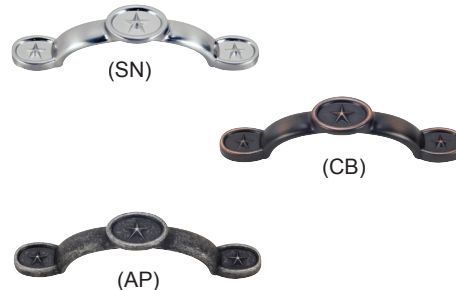

Texas Star Pull 3" center to center

Item Number	Finish
64-4385	Satin Nickel
64-4401	Classic Bronze
64-4419	Antique Pewter

- Zinc alloy.
- Screws included.
- Pack 25/Bags per carton.
- Die cast.
- Each piece is poly bagged.