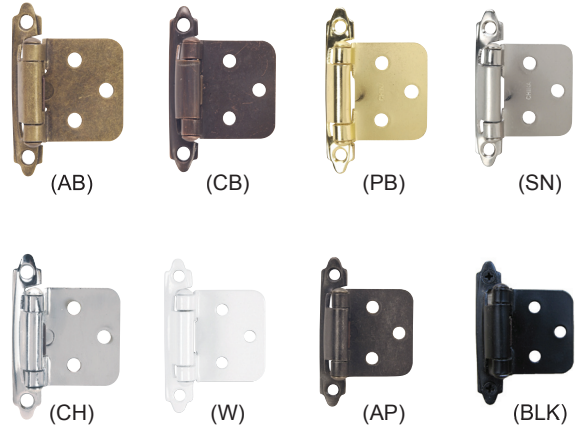

Cabinet Hardware - Hinges

Self Closing Flush/Overlay

Item Number	Finish
64-2504	Antique Brass
64-4229	Classic Bronze
48-9088	Polished Brass
48-9112	Satin Nickel
64-2843	Chrome
59-9936	White
48-9260	Antique Pewter
14-6364	Black

- Stamped and rolled steel.
- Size: 2-3/4" x 1-7/8" x 3/4".
- Screws included.
- 1 Pair of hinges per bag.
- Pack 25/Bags per carton.

Self Closing 3/8" Inset

Item Number	Finish
64-2496	Antique Brass
64-4211	Classic Bronze
48-9021	Polished Brass
48-9054	Satin Nickel
64-2512	Chrome
59-9928	White
48-9062	Antique Pewter
14-6289	Black

- Stamped and rolled steel.
- Size: 2-3/4" x 2" x 3/4".
- 3/8" Inset.
- Screws included.
- 1 Pair of hinges per bag.
- Pack 25/Bags per carton.