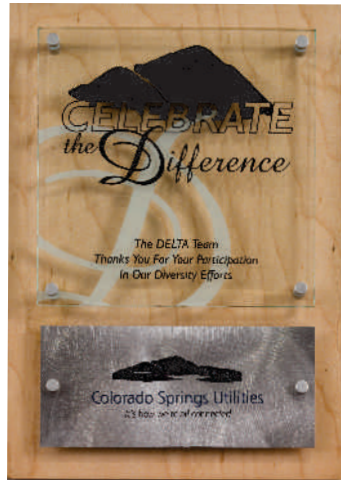

ALUMIT

ALUMIT 10X14" PLAL14AJ
SIZES: 10X14"
ACCENT SWIRL ALUMINUM
NATURAL MAPLE BACK
FRONT 3/8" JADE ACRYLIC