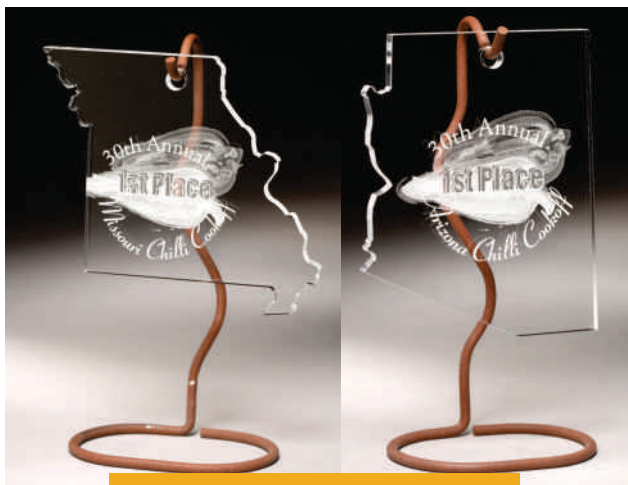

HANGING DIAMOND

SIZES: 10" 10" WHAD10AC
THICKNESS: 3/8"
SHOWN WITH WIRE HOLDER A

WIRE STATES

WIRE STATES

SIZES: 10" 10" WHSS10AC
THICKNESS: 3/8"
SHOWN WITH WIRE HOLDER A
AVAILABLE IN MOST STATES