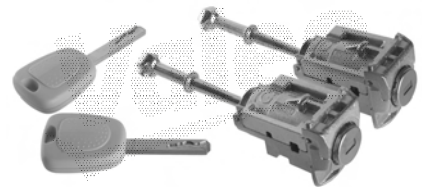

256967

CITROEN BERLINGO
PEUGEOT PARTNER