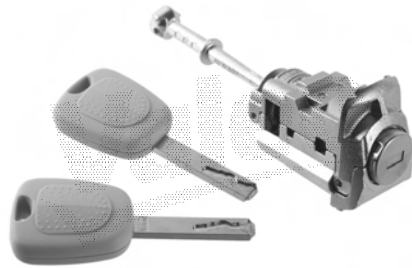

256968

CITROEN BERLINGO
PEUGEOT PARTNER
OE : 9170GS

256973

CITROEN C3 II
OE : 9170KP

256969

CITROEN BERLINGO
PEUGEOT PARTNER
OE : 9170GT

256974

CITROEN C3 II
OE : 9170KL

256970

CITROEN BERLINGO
PEUGEOT PARTNER
OE : 9170GR

256975

CITROEN C3 PICASSO
OE : 9170KA