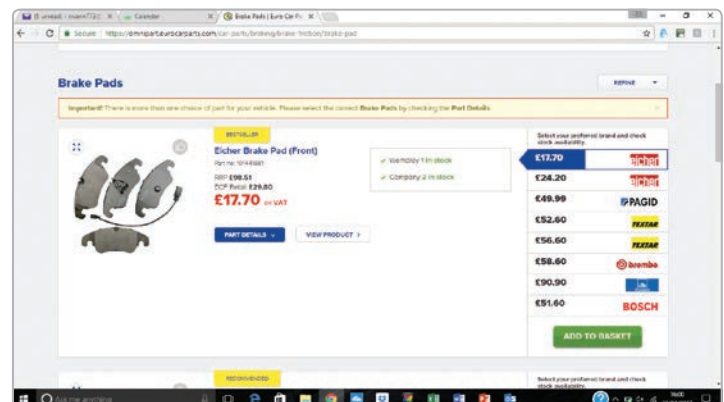

We've even grouped together all available brands

**ANY PART FOR ANY CAR
OVER 200 BRANCHES NATIONWIDE**