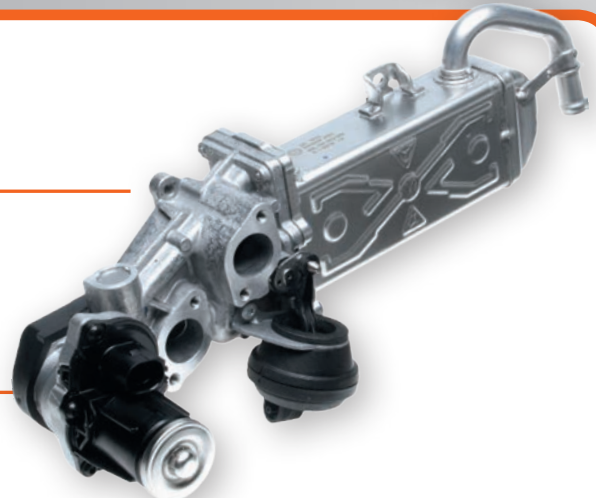

VDO
£169.70
424 44 0750

**Volkswagen, Audi, Seat,
Skoda 1.9TDI, 2.0TDI**

Wahler
£58.60
424 44 0650

**ANY PART FOR ANY CAR
OVER 200 BRANCHES NATIONWIDE**

LEMFÖRDER - OEM QUALITY

■ SUSPENSION ARMS

BMW 1-Series (E81) 04>, 3-Series (E90) 05-11