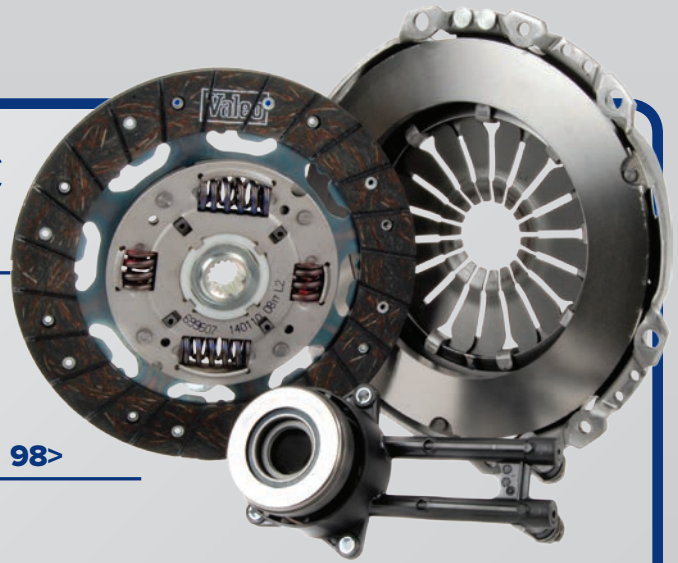

Valeo

£109.06

637 59 2240

Vauxhall Astra IV 1.6 16V 98>

Valeo

£143.43

637 72 3260

DUAL MASS FREEWHEEL