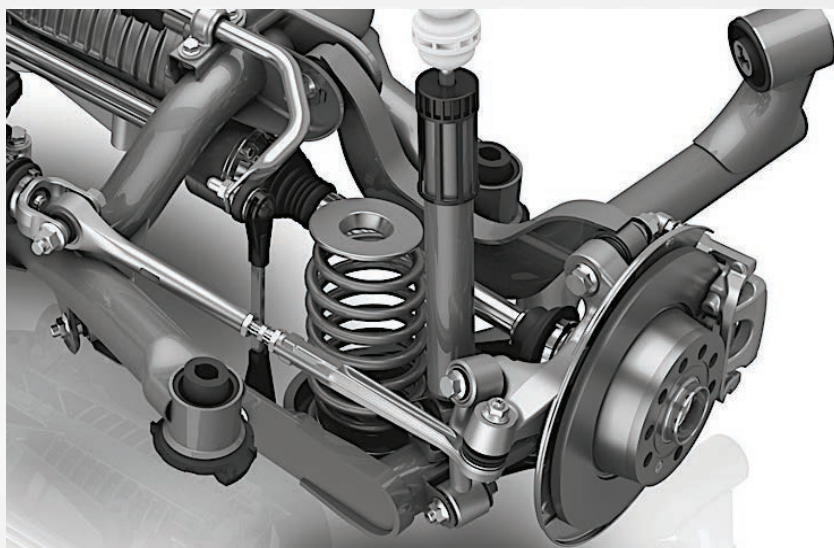

- Fit and Forget safety critical parts you can trust
- Identical product supplied to both vehicle manufactures and the aftermarket
- Access to technical support and documentation
- IMI accredited training courses available from ZF in Crick

TRW is at the forefront of the design, manufacture and development of steering & suspension systems supplying over 40 vehicle manufacturers worldwide. With close links to OE system design & development, independently benchmarked against competitor and OE parts, you can have peace of mind that the experts trust our products as much as we do.