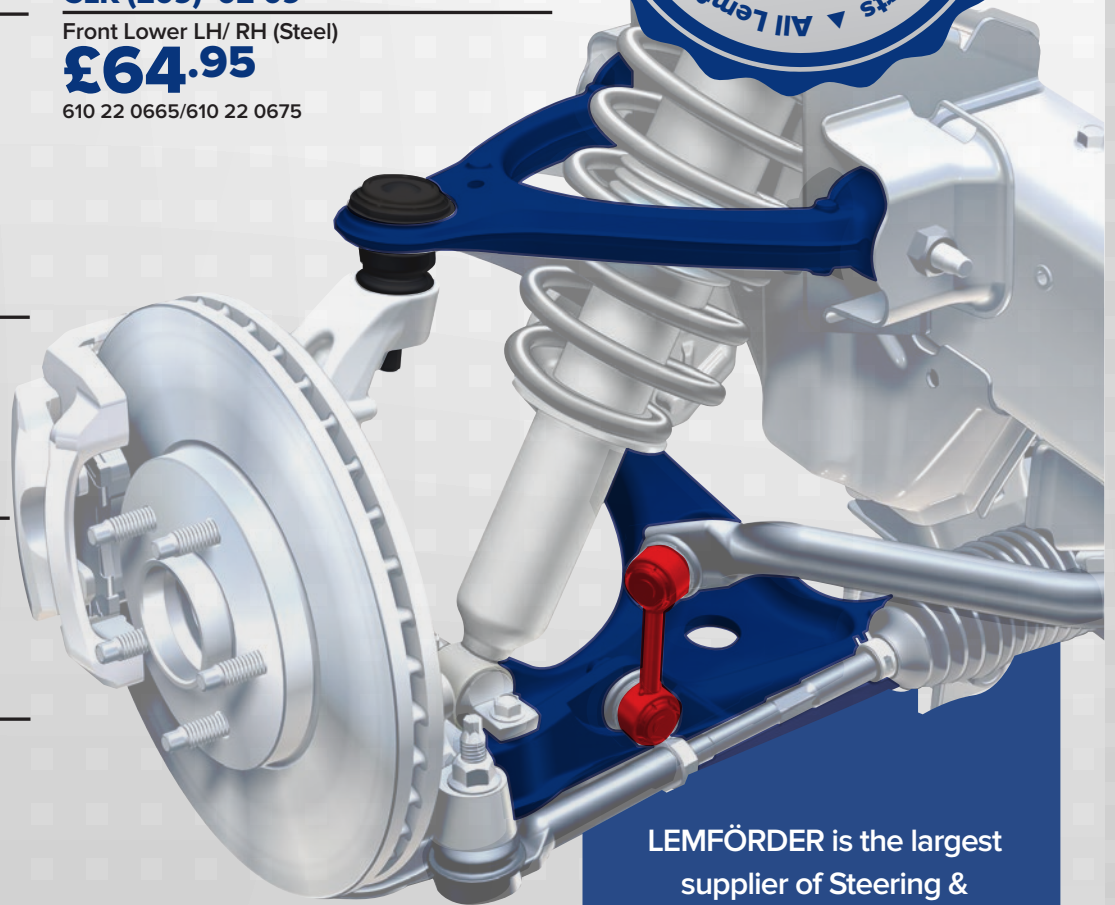

632 22 6395/632 22 6405

LEMFÖRDER is the largest supplier of Steering & Suspension Original Equipment parts for the European market, supplying approximately 40% of OE Steering & Suspension contracts worldwide. LEMFÖRDER supplies the same Original Equipment quality to both Original Equipment Manufacturers and Aftermarket.