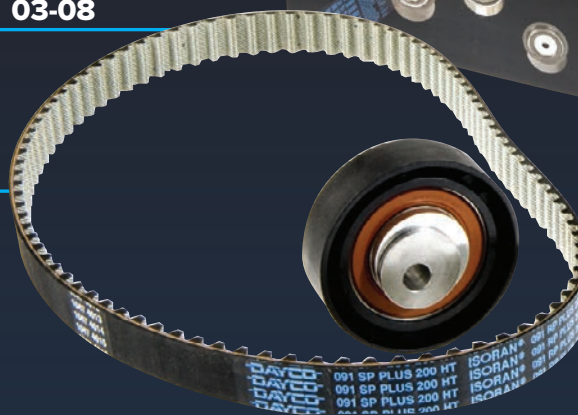

DAYCO

HIGH TENANCY (HT) TIMING BELTS

The latest engines, in particular diesel engines fitted with the last-generation Common-Rail system, are particularly critical. They subject the transmission components to high mechanical stress due to high operating temperatures, high specific powers and very high injection pressures (over 2000 bar), often combined with twin camshaft timing systems.

HT timing belts are Dayco's solution: they guarantee the efficient and constant coupling between the various components of the transmission, even in case of high mechanical stresses, making use of advanced materials and a special PTFE film that is coupled with the teeth covering fabric.

Citroen Dispatch 1.6 HDI 07>

£50.95

348 77 2696

Toyota Avensis 2.0 D-4D 03-08

£75.95

348 77 4116

Ford Fiesta 1.25 1.4 1.6 08>

£35.95

348 77 8516

Fiat Ducato 2.0D 11>

£61.95

348 77 4036