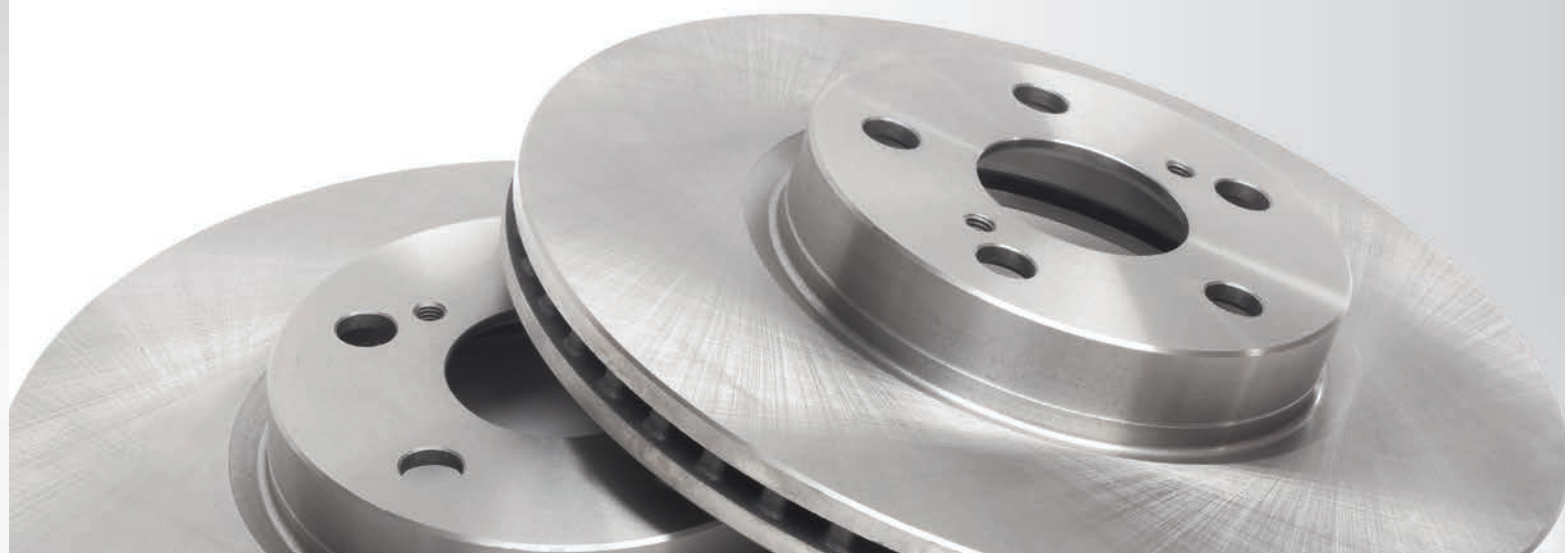

3 OF THE GREATEST BRANDS UNDER THE EURO CAR PARTS ROOF

BRAKE DISCS

BMW 3 Series 05-11

Eicher, Front
£24.99
104 11 1109

Pagid, Front
£27.99
104 11 1108

Brembo, Front
£29.99
104 11 110A

Ford Fiesta 08>

Eicher, Front
£16.99
104 59 0889

Pagid, Front
£22.99
104 59 0888

Brembo, Front
£24.99
104 59 088A

Mazda 6 07>

Eicher, Front
£24.99
104 68 0899

Pagid, Front
£31.99
104 68 0898

Brembo, Front
£35.99
104 68 089A

Toyota Yaris 05>

Eicher, Front
£22.99
104 82 1939

Pagid, Front
£28.99
104 82 1938

Brembo, Front
£31.99
104 82 193A

Nissan Qashqai 07>

Eicher, Rear
£25.99
104 70 1939

Pagid, Rear
£27.99
104 70 1938

Brembo, Rear
£29.99
104 70 193A

Renault Traffic 01> Including ABS ring + Bearing

Eicher, Rear
£34.99
104 74 5859

Pagid, Rear
£42.99
104 74 5858

Brembo, Rear
£48.99
104 74 585A