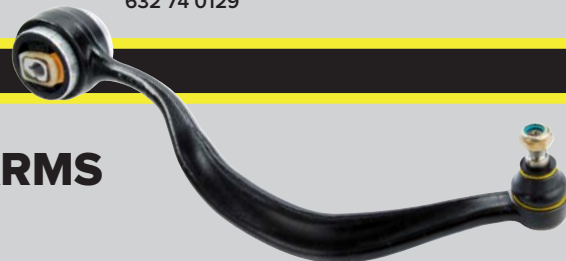

SUSPENSION ARMS

Audi A3 03-13, Seat Altea 04>, Golf 03>

Front Lower LH/RH

£46.45

615 78 0099/615 78 0109

Dodge Caliber 06>, Jeep Compass 06>, Patriot 07>

Front Lower LH/RH

£79.45

615 52 0079/615 52 0089

Nissan Qashqai 07>

Front Lower LH/RH

£51.95

615 70 0999/615 70 1019

Peugeot Bipper 08>, Citroen Nemo 08>, Fiat Punto 08>

Front Lower LH/RH

£39.95

615 58 6159/615 58 6169