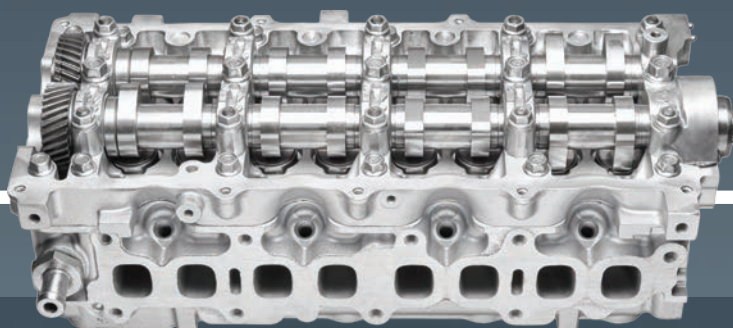

REBORN

**HIGH QUALITY, FULLY GUARANTEED,
VERY COMPETITIVELY PRICED,
REMANUFACTURED CYLINDER HEADS,
ENGINES AND GEARBOXES
WITH FREE NEXT-DAY DELIVERY.**

When you need a high quality, fully warranted and competitively priced remanufactured engine, cylinder head or manual gearbox – look no further than your local Euro Car Parts branch. Our units are sourced from Europe’s premier engine and gearbox remanufacturers and we offer the UK’s widest range of quality replacement units. They’re all remanufactured to meet OE specifications and come with a full 12-month unlimited mileage parts and labour warranty. Every unit is completely stripped down to component parts, meticulously cleaned and inspected to the highest standards before being carefully rebuilt using a combination of re-engineered and inspected parts, together with a wide range of new OE quality parts.

REBORN CYLINDER HEADS

**Ford Transit/Tourneo 2.2TDCi,
Peugeot Boxer, Citroen Relay 2.2HDI**

Valves & Springs

£390.00

382 59 0481

**Renault Megane II/Scenic II/Laguna II/Trafic, Opel Vivaro,
Nissan Primastar, Volvo V40/S40 1.9 dCi/Dti (F9Q)**

New Bare Casting

£130.00

383 74 0050

Mitsubishi Shogun/L200 2.5TD

Valves, Springs & Cam(s)

£450.00

381 69 0081

**VW Golf/Beetle/Jetta/Transporter, Seat Leon/Altea/
Toledo, Skoda Octavia/Superb 1.9 Tdi**

Valves, Springs & Cam(s)

£675.00

381 44 0191

**ANY PART FOR ANY CAR
OVER 200 BRANCHES NATIONWIDE**