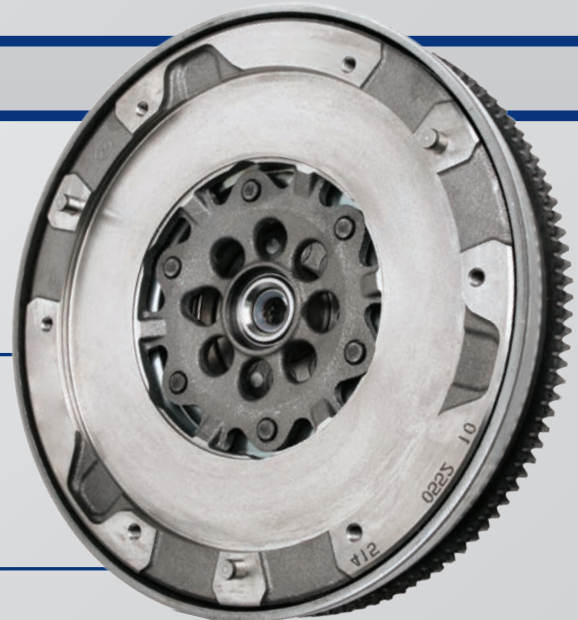

DUAL MASS FREEWHEEL

BMW M47/N47 1 Series, 3
Series E87/E88/E90/E92/E93/
E60/E61/E83

Luk

£249.98

336 11 1160

Ford Focus 2.0,
C-Max 2.0TDCI 05>

Luk

£195.94

336 59 0680

Ford Galaxy, S-Max 1.8TDCI 06>

Luk

£205.54

336 59 0570

Vauxhall Vectra/Zafira,
Saab 9-3 1.9TiD

Luk (for 120-150bhp)

£171.57

336 72 0180