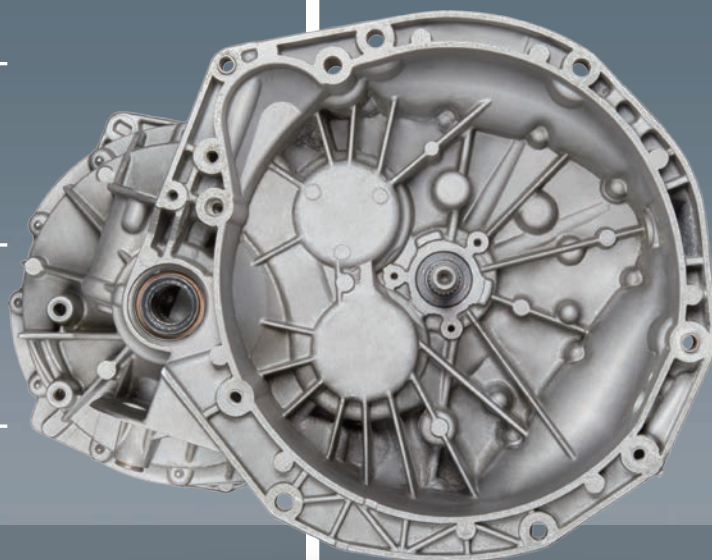

6-Speed

£720.00

666 77 9960

CYLINDER-HEAD GASKETS

PRECISION PRODUCTS FOR REAL WORKHORSES

Elring supply gaskets of all types – metal layer, metal-elastomer and metal-soft material – individually matched to the requirements of each particular engine.