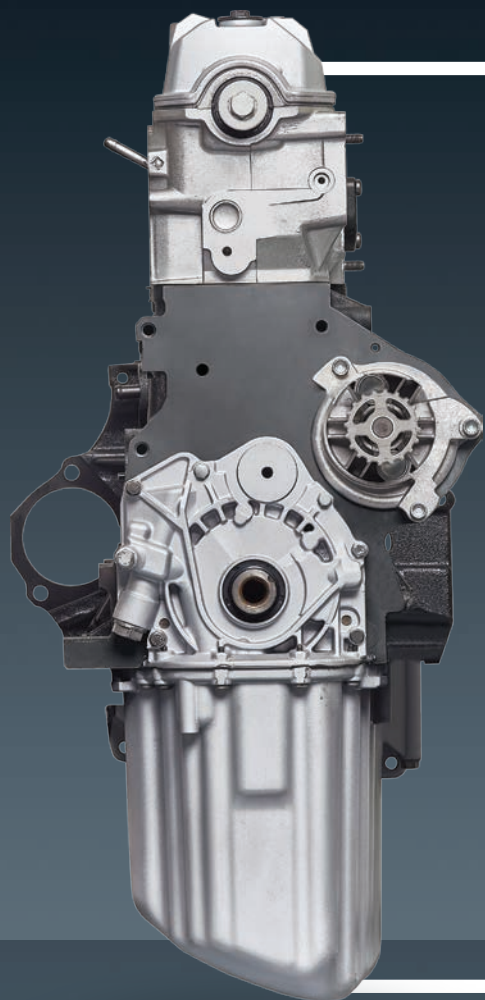

REBORN ENGINES

Ford Transit/Tourneo 2.2TDCi,
Peugeot Boxer, Citroen Relay 2.2HDi

£1,195.00

379 73 1011

Peugeot 207/307/407/Partner, Citroen C3/C4/Picasso/
Berlingo 1.6 HDi , Ford Focus/C-Max TDCi DOHC 16V

£1,505.00

379 73 0311

Mercedes Vito/Sprinter/
215CDi/315CDi/415CDi 2.2CDi

£2,305.00

379 22 0951

Peugeot Bipper, Citroen Nemo,
Fiat Qubo 1.3HDi

£1,785.00

379 73 1411

REBORN GEARBOX

Fiat 500, Ford Ka 1.2i

5-Speed

£495.00

666 65 0080

Renault Trafic, Vauxhall Vivaro, Nissan Primastar 2.0dCi

6-Speed

£730.00

666 72 3340

Ford Focus 1.6i

5-Speed

£395.00

666 77 9910

Vauxhall Astra/Zafira 1.9CDTi

6-Speed

£720.00

666 77 9960