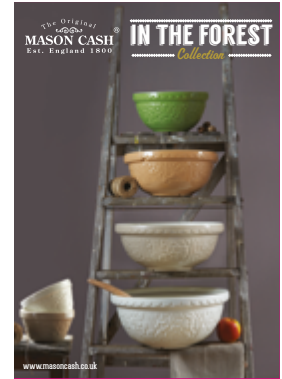

All-Purpose Bowl Display Stand
 L15.7 x W15.7 x H73 inch
 1402.405, 1402.407 Pack Qty 1

High quality display table with 2 lower shelves and table-top plinth for key display items. Brand graphics slot easily into the panel to add impact to displays.

Mason Cash collection Display Unit 1402.411 - 1402.412

MASON CASH

Merchandising

At Mason Cash we always strive to help you to get the best out of your product displays. Our merchandising stands and point of sale material are always available to you.

Mason Cash Merchandiser 1402.413U/1402.414U

Mixing Bowl A5 POS
6504.003

In The Forest A5 POS
6505.016

Wall Sign W29.5 x H5.75 inch
3000.003

Shelf Strips W39.5 x H1.5 inch
6500.022

 Designed in
Great Britain