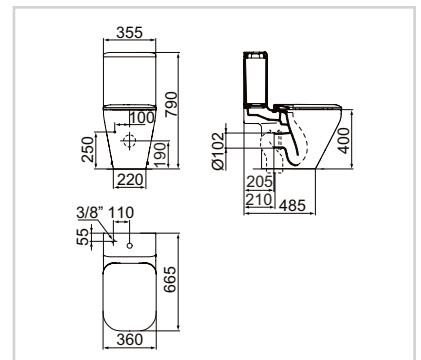

TOILETS

Rimless
wall-hung bowl

Model	Price HT €	Ref.
White	xx	K316401

- New Ideal Standard Rimless technology
- Slim seat
- Fully hidden wall fixations
- Low flushing 4,5/3 litres
- Easy removable seat

Model	Price HT €	Ref.
White	xx	K316501

- New Ideal Standard Rimless technology
- Slim seat soft closing
- Fully hidden wall fixations
- Low flushing 4,5/3 litres
- Easy removable seat

AquaBlade™
wall-hung bowl

Model	Price HT €	Ref.
White	xx	K316601

- New Ideal Standard AquaBlade™ technology
- Slim seat
- Fully hidden wall fixations
- Low flushing 4,5/3 litres
- Easy removable seat

Model	Price HT €	Ref.
White	xx	K316701

- New Ideal Standard AquaBlade™ technology
- Slim seat soft closing
- Fully hidden wall fixations
- Low flushing 4,5/3 litres
- Easy removable seat

AquaBlade™ Floorstanding
back-to-wall bowl

Model	Price HT €	Ref.
White	xx	K317201

- New Ideal Standard AquaBlade™ technology
- Low flushing 4,5/3 litres
- Horizontal outlet
- Can be transformed in Vertical outlet (VO) and
- Cover a 110-200mm distance from wall waste outlet (to be used in combination with one of the selected elbows 110mm - T002767, 120-150mm - J324867, 160-200mm - T002667)

Model	Price HT €	Ref.
White	xx	K317301

- New Ideal Standard AquaBlade™ technology
- Slim seat
- Low flushing 4,5/3 litres
- Easy removable seat
- Horizontal outlet
- Can be transformed in Vertical outlet (VO) and
- Cover a 110-200mm distance from wall waste outlet (to be used in combination with one of the selected elbows 110mm - T002767, 120-150mm - J324867, 160-200mm - T002667)