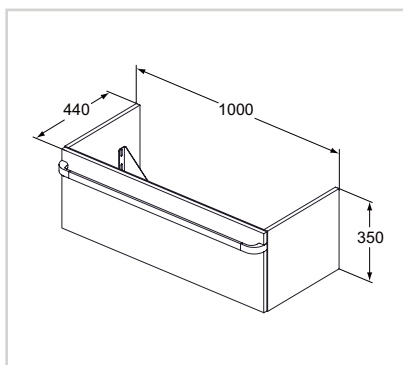

FURNITURE

Basin storage unit
1200mm

Model	Price HT €	Ref.
Glossy White	xx	R4305WG
Glossy light grey	xx	R4305FA
Glossy light brown	xx	R4305FC
Wood light brown	xx	R4305FF
Wood light grey	xx	R4305FE

- Depth 440mm
- 2 drawers with soft closing
- Range available in various finishes - for detail, refer to the finishes on p. 22
- 2 white dividers removable
- 4 transparent boxes with lid removable
- Coloured antislip plastic mat in 2 colours: light grey or light brown
- 2 LED light IP44 included with sensor - rechargeable by USB.
- Space Idealflow siphon included
- Wall mounted installation
- Handle 1200mm in metal sold separately in 3 different finishes: glossy white, chrome plated or mat brown with soft touch effect
- To be used in combination with vanity K0870 or K0871

Basin storage unit
1000mm

Model	Price HT €	Ref.
Glossy White	xx	R4304WG
Glossy light grey	xx	R4304FA
Glossy light brown	xx	R4304FC
Wood light brown	xx	R4304FF
Wood light grey	xx	R4304FE

- Depth 440mm
- 1 drawer with soft closing
- Range available in various finishes - for detail, refer to the finishes on p. 22
- 2 white dividers removable
- 4 transparent boxes with lid removable
- Coloured antislip plastic mat in 2 colours: light grey or light brown
- 2 LED light IP44 included with sensor - rechargeable by USB.
- Space Idealflow siphon included
- Wall mounted installation
- Handle 1000mm in metal sold separately in 3 different finishes: glossy white, chrome plated or mat brown with soft touch effect
- To be used in combination with vanity K0862

Basin storage unit
800mm

Model	Price HT €	Ref.
Glossy White	xx	R4303WG
Glossy light grey	xx	R4303FA
Glossy light brown	xx	R4303FC
Wood light brown	xx	R4303FF
Wood light grey	xx	R4303FE