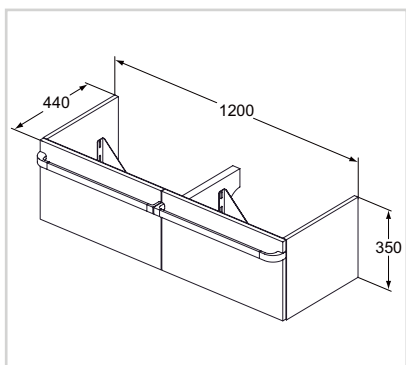

FURNITURE

Basin storage unit
1200mm

Model	Price HT €	Ref.
Glossy White	xx	R4305WG
Glossy light grey	xx	R4305FA
Glossy light brown	xx	R4305FC
Wood light brown	xx	R4305FF
Wood light grey	xx	R4305FE

- Depth 440mm
- 2 drawers with soft closing
- Range available in various finishes - for detail, refer to the finishes on p. 22
- 2 white dividers removable
- 4 transparent boxes with lid removable
- Coloured antislip plastic mat in 2 colours: light grey or light brown
- 2 LED light IP44 included with sensor - rechargeable by USB.
- Space Idealflow siphon included
- Wall mounted installation
- Handle 1200mm in metal sold separately in 3 different finishes: glossy white, chrome plated or mat brown with soft touch effect
- To be used in combination with vanity K0870 or K0871

Basin storage unit
1000mm

Model	Price HT €	Ref.
Glossy White	xx	R4304WG
Glossy light grey	xx	R4304FA
Glossy light brown	xx	R4304FC
Wood light brown	xx	R4304FF
Wood light grey	xx	R4304FE

- Depth 440mm
- 1 drawer with soft closing
- Range available in various finishes - for detail, refer to the finishes on p. 22
- 2 white dividers removable
- 4 transparent boxes with lid removable
- Coloured antislip plastic mat in 2 colours: light grey or light brown
- 2 LED light IP44 included with sensor - rechargeable by USB.
- Space Idealflow siphon included
- Wall mounted installation
- Handle 1000mm in metal sold separately in 3 different finishes: glossy white, chrome plated or mat brown with soft touch effect
- To be used in combination with vanity K0862

Basin storage unit
800mm

Model	Price HT €	Ref.
Glossy White	xx	R4303WG
Glossy light grey	xx	R4303FA
Glossy light brown	xx	R4303FC
Wood light brown	xx	R4303FF
Wood light grey	xx	R4303FE