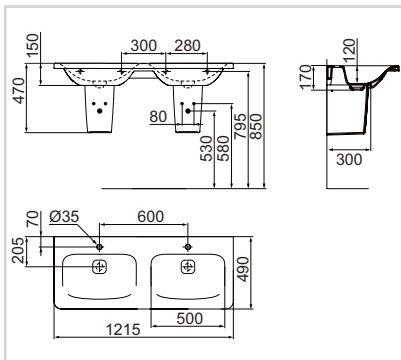

VANITIES

Double vanity 1200mm

Model	Price HT €	Ref.
White	xx	K087001
Coloured rim	xx	K0870FM

- 2 tap holes
- Idealflow hidden overflow
- 2 ceramic waste covers
- Wall mounted
- To be installed with furniture basin unit R4305
- Compatible with Softmood, Strada extension and Simplicity furnitures

Double vanity 1200mm

Model	Price HT €	Ref.
White (non FBU)*	xx	K087301
Coloured rim (non FBU)*	xx	K0873FM

- 2 tap holes
- Idealflow hidden overflow
- 2 ceramic waste covers
- Wall mounted
- To be installed with Tonic II semi pedestal T429301 or full pedestal T429201 or basin structure R4324
- Chrome design siphon optional R6625AA
- Standard Idealflow siphon N8326AA included

* Not to be used in combination with basin unit.

Double vanity 1200mm (no taphole)

Model	Price HT €	Ref.
White	xx	K087101
Coloured rim	xx	K0871FM

- No tap holes
- Idealflow hidden overflow
- 2 ceramic waste covers
- Wall mounted
- To be installed with furniture basin unit R4305
- Compatible with Softmood, Strada extension and Simplicity furnitures