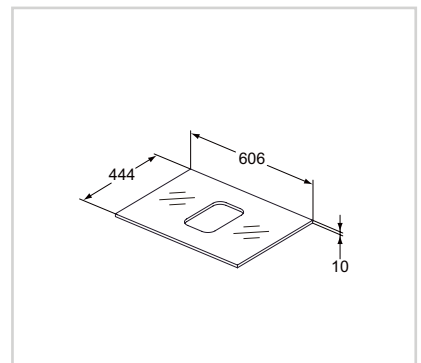

FURNITURE

Worktop for symmetric vessel 1200mm

Model	Price HT €	Ref.
1200mm	xx	R4333SA

- Tempered glass in white finish
- Thickness 10mm
- Fully compatible with Tonic II symmetric vessel
- For vessel installation on basin unit or basin structure 1200mm
- Without tap hole fitting for built in fitting

Worktop for symmetric vessel 1000 - 800mm

Model	Price HT €	Ref.
1000mm	xx	R4332SA

- Tempered glass in white finish
- Thickness 10mm
- Fully compatible with Tonic II symmetric vessel
- For vessel installation on basin unit or basin structure 1000mm
- Without tap hole fitting for built in fitting

Model	Price HT €	Ref.
800mm	xx	R4331SA

- Tempered glass in white finish
- Thickness 10mm
- Fully compatible with Tonic II symmetric vessel
- For vessel installation on basin unit or basin structure 800mm
- Without tap hole fitting for built in fitting

Worktop for symmetric vessel 600mm

Model	Price HT €	Ref.
600mm	xx	R4330SA

- Tempered glass in white finish
- Thickness 10mm
- Fully compatible with Tonic II symmetric vessel
- For vessel installation on basin unit or basin structure 600mm
- Without tap hole fitting for built in fitting