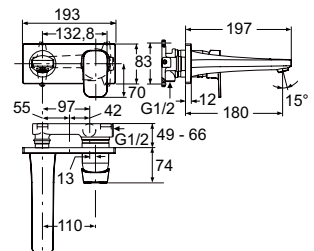

FITTINGS

Basin mixer piccolo Basin mixer with pop-up waste and flexible hoses

Model Price HT € Ref.

Basin Mixer	xx	A6330AA

- 28mm cartridge
- Temperature limiter
- Adjustable cascade aerator M24 5L/min
- Easy Fix
- Flexible hose G3/8 connection
- Metal pop-up waste
- Chrome

Basin mixer piccolo without pop-up waster and flexible hoses

Model Price HT € Ref.

Basin Mixer	xx	A6331AA

- 28mm cartridge
- Temperature limiter
- Adjustable cascade aerator M24 5L/min
- Easy Fix
- Flexible hose G3/8 connection
- Chrome

Basin mixer built-in

Model Price HT € Ref.

Basin mixer built-in	xx	A6334AA

- Metal escutcheon
- Spout 180mm
- 47mm cartridge
- Temperature limiter
- Adjustable cascade aerator M24 5L/min
- Suitable for kit 1 A5948NU
- Chrome