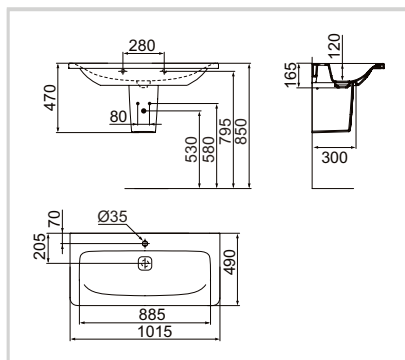

Double vanity 1200mm (no taphole)

Model	Price HT €	Ref.
White (non FBU)*	xx	K087401
Coloured rim (non FBU)*	xx	K0874FM

- No tap holes
- Idealflow hidden overflow
- 2 ceramic waste covers
- Wall mounted
- To be installed with Tonic II semi pedestal T429301 or full pedestal T429201 or basin structure R4324
- Chrome design siphon optional R6625AA
- Standard Idealflow siphon N8326AA included

* Not to be used in combination with basin unit.

Vanity 1000mm

Model	Price HT €	Ref.
White	xx	K086201
Coloured rim	xx	K0862FM

- Tap hole
- Idealflow hidden overflow
- Ceramic waste cover
- Wall mounted
- To be installed with furniture basin unit R4304
- Compatible with Softmood, Strada extension and Simplicity furnitures

Vanity 1000mm

Model	Price HT €	Ref.
White (non FBU)*	xx	K087201
Coloured rim (non FBU)*	xx	K0872FM

- Tap hole
- Idealflow hidden overflow
- Ceramic waste cover
- Wall mounted
- To be Tonic II semi pedestal T429301 or full pedestal T429201 or basin structure R4324
- Chrome design siphon optional R6625AA
- Standard Idealflow siphon N8326AA included

* Not to be used in combination with basin unit.