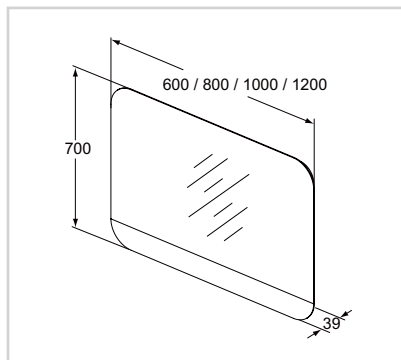

FURNITURE

High cabinet 350mm

Model Price HT € Ref.
Right Handed

Model	Price HT €	Ref.
Glossy White	xx	R4315WG
Glossy light grey	xx	R4315FA
Glossy light brown	xx	R4315FC
Wood light brown	xx	R4315FF
Wood light grey	xx	R4315FE

Model Price HT € Ref.
Left handed

Model	Price HT €	Ref.
Glossy White	xx	R4319WG
Glossy light grey	xx	R4319FA
Glossy light brown	xx	R4319FC
Wood light brown	xx	R4319FF
Wood light grey	xx	R4319FE

- Wall mounted installation
- 2 doors with soft closing
- 3 internal glass shelves behind the top door, 1 glass shelf behind the bottom door
- 2 design handles 350mm in metal needed - sold separately in 3 different finishes to combine: glossy white, chrome plated or mat brown with soft touch effect

Antisteam mirror with light 1200 - 1000 - 800 - 600mm

Model Price HT € Ref.

Model	Price HT €	Ref.
1200mm	xx	R4348KP
1000mm	xx	R4347KP
800mm	xx	R4346KP
600mm	xx	R4345KP

- Antisteam system
- LED light all around the mirror with integrated sensor
- Certified IP44
- Inox finish stripe at the bottom of the mirror

Mirror with light 500mm

Model Price HT € Ref.

Model	Price HT €	Ref.
500mm	xx	R4345KP

- LED light all around the mirror with integrated sensor
- Certified IP44
- Inox finish stripe at the bottom of the mirror