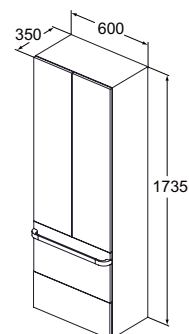

Side unit 600mm

Model	Price HT €	Ref.
Glossy White	xx	R4308WG
Glossy light grey	xx	R4308FA
Glossy light brown	xx	R4308FC
Wood light brown	xx	R4308FF
Wood light grey	xx	R4308FE

- Wall mounted installation
- 1 door with push&open system
- Left hand opening only
- Internal
- To be used in combination with all basin units or basin structures

Guest side unit

Model	Price HT €	Ref.
Glossy White	xx	R4317WG
Glossy light grey	xx	R4317FA
Glossy light brown	xx	R4317FC
Wood light brown	xx	R4317FF
Wood light grey	xx	R4317FE

- Wall mounted installation
- 1 door with soft closing
- 1 internal glass shelf
- Open space on top for an easy access to your belongings
- Right hand opening only
- Glass top for water resistance

High cabinet 600mm

Model	Price HT €	Ref.
Glossy White	xx	R4316WG
Glossy light grey	xx	R4316FA
Glossy light brown	xx	R4316FC
Wood light brown	xx	R4316FF
Wood light grey	xx	R4316FE

- Wall mounted installation
- 2 doors with push & open system
- 3 internal glass shelves
- 2 drawers: top one with handle and soft-close, bottom one with push&open system
- Coloured antislip plastic mat inside the drawers in 2 colours to combine: light grey and light brown
- Design handle 600mm in metal needed - sold separately in 3 different finishes to combine: glossy white, chrome plated or mat brown with soft touch effect