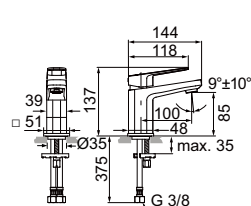

FITTINGS

Basin mixer piccolo Basin mixer with pop-up waste and flexible hoses

Model Price HT € Ref.

Basin Mixer	xx	A6330AA

- 28mm cartridge
- Temperature limiter
- Adjustable cascade aerator M24 5L/min
- Easy Fix
- Flexible hose G3/8 connection
- Metal pop-up waste
- Chrome

Basin mixer piccolo without pop-up waster and flexible hoses

Model Price HT € Ref.

Basin Mixer	xx	A6331AA

- 28mm cartridge
- Temperature limiter
- Adjustable cascade aerator M24 5L/min
- Easy Fix
- Flexible hose G3/8 connection
- Chrome

Basin mixer built-in

Model Price HT € Ref.

Basin mixer built-in	xx	A6334AA

- Metal escutcheon
- Spout 180mm
- 47mm cartridge
- Temperature limiter
- Adjustable cascade aerator M24 5L/min
- Suitable for kit 1 A5948NU
- Chrome