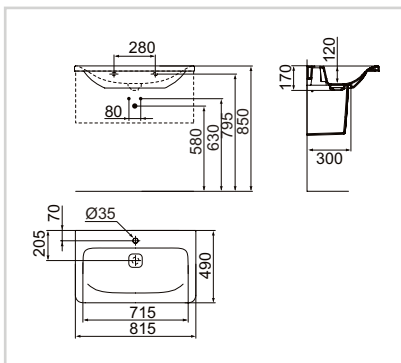

VANITIES

Vanity 800mm

Model	Price HT €	Ref.
White	xx	K083901
Coloured rim	xx	K0839FM

- Tap hole
- Idealflow hidden overflow
- Ceramic waste cover
- Wall mounted
- To be installed with furniture basin unit R4303
- Idealflow II space siphon included in basin unit 800mm
- Compatible with Softmood, Strada extension and Simplicity furnitures

Vanity 800mm

Model	Price HT €	Ref.
White (non FBU)*	xx	K087901
Coloured rim (non FBU)*	xx	K0879FM

- Tap hole
- Idealflow hidden overflow
- Ceramic waste cover
- Wall mounted
- To be installed with Tonic II semi pedestal T429301 or full pedestal T429201 or basin structure R4311
- Chrome design siphon optional R6625AA
- Standard Idealflow siphon N8326AA included

* Not to be used in combination with basin unit.

Vanity 600mm

Model	Price HT €	Ref.
White	xx	K083701
Coloured rim	xx	K0837FM

- Tap hole
- Idealflow hidden overflow
- Ceramic waste cover
- Wall mounted
- To be installed with furniture basin unit R4302
- Idealflow II space siphon included in basin unit 600mm
- Compatible with Softmood and Simplicity furnitures