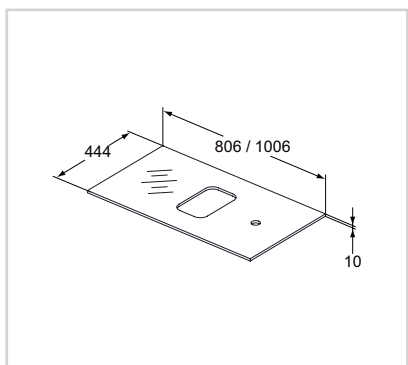

Worktop for asymmetric vessel 1000 - 800mm

Model	Price HT €	Ref.
1000mm	xx	R4336SA

- Tempered glass in white finish
- Thickness 10mm
- Fully compatible with Tonic II asymmetric vessel
- For vessel installation on basin unit or basin structure 1000mm
- With tap hole

Model	Price HT €	Ref.
800mm	xx	R4335SA

- Tempered glass in white finish
- Thickness 10mm
- Fully compatible with Tonic II asymmetric vessel
- For vessel installation on basin unit or basin structure 800mm
- With tap hole

Open shelf 800 - 600mm

Model	Price HT €	Ref.
Glossy White	xx	R4343WG

- Metal in white finish
- For installation below basin unit 800mm

Model	Price HT €	Ref.
Glossy White	xx	R4342WG

- Metal in white finish
- For installation below basin unit 600mm

Open shelf 500mm

Model	Price HT €	Ref.
Glossy White	xx	R4341WG

- Metal in white finish
- For installation below basin unit 500mm