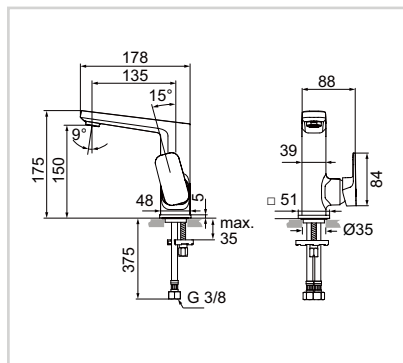

Basin vessel mixer without pop-up waste and flexible hoses

Model	Price HT €	Ref.
Basin Vessel Mixer	xx	A6329AA

- 28mm cartridge
- Temperature limiter
- Adjustable cascade aerator M24 5L/min
- Easy Fix
- Flexible hose G3/8 connection
- Chrome

Basin vessel mixer without pop-up waste and flexible hoses

Model	Price HT €	Ref.
Basin Vessel Mixer	xx	A6333AA

- 28mm cartridge
- Temperature limiter
- Adjustable cascade aerator M24 5L/min
- Easy Fix
- Flexible hose G3/8 connection
- Chrome

Basin high spout mixer with pop-up waste and flexible hoses

Model	Price HT €	Ref.
Basin high spout mixer	xx	A6332AA

- 28mm cartridge
- Temperature limiter
- Adjustable cascade aerator M24 5L/min
- Easy Fix
- Flexible hose G3/8 connection
- Metal pop-up waste
- Chrome