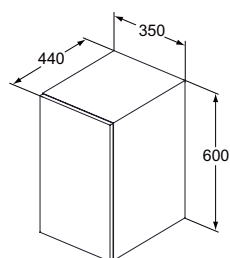

Side unit 600mm

Model	Price HT €	Ref.
Glossy White	xx	R4308WG
Glossy light grey	xx	R4308FA
Glossy light brown	xx	R4308FC
Wood light brown	xx	R4308FF
Wood light grey	xx	R4308FE

- Wall mounted installation
- 1 door with push&open system
- Left hand opening only
- Internal
- To be used in combination with all basin units or basin structures

Guest side unit

Model	Price HT €	Ref.
Glossy White	xx	R4317WG
Glossy light grey	xx	R4317FA
Glossy light brown	xx	R4317FC
Wood light brown	xx	R4317FF
Wood light grey	xx	R4317FE

- Wall mounted installation
- 1 door with soft closing
- 1 internal glass shelf
- Open space on top for an easy access to your belongings
- Right hand opening only
- Glass top for water resistance

High cabinet 600mm

Model	Price HT €	Ref.
Glossy White	xx	R4316WG
Glossy light grey	xx	R4316FA
Glossy light brown	xx	R4316FC
Wood light brown	xx	R4316FF
Wood light grey	xx	R4316FE

- Wall mounted installation
- 2 doors with push & open system
- 3 internal glass shelves
- 2 drawers: top one with handle and soft-close, bottom one with push&open system
- Coloured antislip plastic mat inside the drawers in 2 colours to combine: light grey and light brown
- Design handle 600mm in metal needed - sold separately in 3 different finishes to combine: glossy white, chrome plated or mat brown with soft touch effect