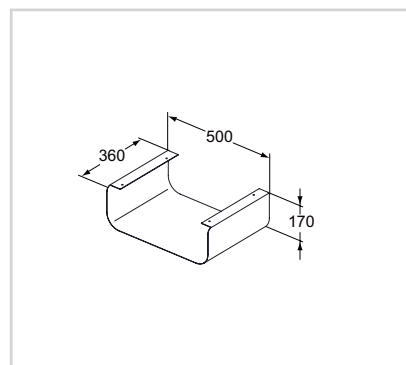

Worktop for asymmetric vessel 1000 - 800mm

Model	Price HT €	Ref.
1000mm	xx	R4336SA

- Tempered glass in white finish
- Thickness 10mm
- Fully compatible with Tonic II asymmetric vessel
- For vessel installation on basin unit or basin structure 1000mm
- With tap hole

Model	Price HT €	Ref.
800mm	xx	R4335SA

- Tempered glass in white finish
- Thickness 10mm
- Fully compatible with Tonic II asymmetric vessel
- For vessel installation on basin unit or basin structure 800mm
- With tap hole

Open shelf 800 - 600mm

Model	Price HT €	Ref.
Glossy White	xx	R4343WG

- Metal in white finish
- For installation below basin unit 800mm

Model	Price HT €	Ref.
Glossy White	xx	R4342WG

- Metal in white finish
- For installation below basin unit 600mm

Open shelf 500mm

Model	Price HT €	Ref.
Glossy White	xx	R4341WG

- Metal in white finish
- For installation below basin unit 500mm