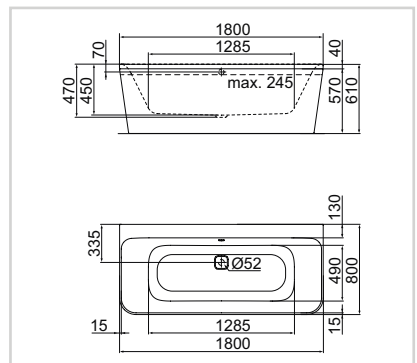

BATHING

Freestanding Double-Ended Bathtub

Model	Price HT €	Ref.
1800 x 800mm	xx	E398101

- Normal waste
- Slot overflow

Freestanding Double-Ended Bathtub

Model	Price HT €	Ref.
180 x 800mm	xx	E398201

- Filler waste

Double-Ended Bathtub

Model	Price HT €	Ref.
180 x 800mm	xx	E397801

- Normal waste

Model	Price HT €	Ref.
180 x 800mm	xx	E397901

- Filler waste