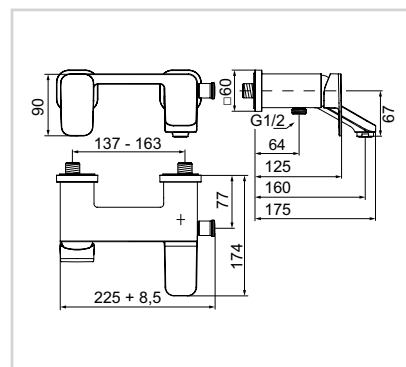

Basin mixer built-in

Model	Price HT €	Ref.
Basin mixer built-in	xx	A6335AA

- Metal escutcheon
- Spout 225 mm
- 47mm cartridge
- Temperature limiter
- Adjustable cascade aerator M24 5L/min
- Suitable for kit 1 A5948NU
- Chrome

Basin vessel mixer without pop-up waste and flexible hoses

Model	Price HT €	Ref.
Basin mixer	xx	A6336AA

- 28mm cartridge
- Temperature limiter
- Adjustable cascade aerator M16 5L/min
- Easy Fix
- Flexible hose G3/8 connection
- Metal pop-up waste
- Chrome

Bath/shower mixer wall mounted

Model	Price HT €	Ref.
Bath/shower mixer	xx	A6338AA

- Multipoint cartridge
- Temperature limiter
- Automatic diverter
- Including escutcheons and S-connection
- Integrated check valve
- Chrome