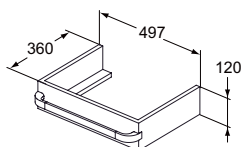

Basin structure 500mm for vanities, vessels or shelves

Model	Price HT €	Ref.
Glossy White	xx	R4309WG
Glossy light grey	xx	R4309FA
Glossy light brown	xx	R4309FC
Wood light brown	xx	R4309FF
Wood light grey	xx	R4309FE

- Space-saving: only 36 cm depth
- Wall mounted with 2 sides installation: one side for vanities, other side for worktops
- To be installed with or without design handle R4357 - 500mm (sold separately in 3 different finishes to combine: white, chrome plated or brown)

Basin structure 450mm for vanities, vessels or shelves

Model	Price HT €	Ref.
Glossy White	xx	R4314WG
Glossy light grey	xx	R4314FA
Glossy light brown	xx	R4314FC
Wood light brown	xx	R4314FF
Wood light grey	xx	R4314FE

- Wall mounted with 2 sides installation: one side for vanities, other side for worktops
- To be installed with or without design handle R4356 - 450mm (sold separately in 3 different finishes to combine: white, chrome plated or brown)

Handle 1200mm

Model	Price HT €	Ref.
Chrome-Plated	xx	R4361AA
Glossy white	xx	R4361WG
Brown	xx	R4361FM

- Design Metal handle 1200mm with double function: handle and towel bar
- 3 finishes: glossy white, chrome plated or brown with soft touch effect