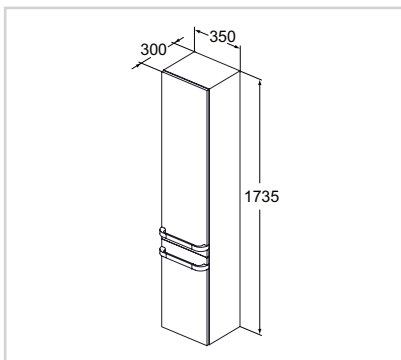

FURNITURE

High cabinet 350mm

Model Price HT € Ref.
Right Handed

Model	Price HT €	Ref.
Glossy White	xx	R4315WG
Glossy light grey	xx	R4315FA
Glossy light brown	xx	R4315FC
Wood light brown	xx	R4315FF
Wood light grey	xx	R4315FE

Model Price HT € Ref.
Left handed

Model	Price HT €	Ref.
Glossy White	xx	R4319WG
Glossy light grey	xx	R4319FA
Glossy light brown	xx	R4319FC
Wood light brown	xx	R4319FF
Wood light grey	xx	R4319FE

- Wall mounted installation
- 2 doors with soft closing
- 3 internal glass shelves behind the top door, 1 glass shelf behind the bottom door
- 2 design handles 350mm in metal needed - sold separately in 3 different finishes to combine: glossy white, chrome plated or mat brown with soft touch effect

Antisteam mirror with light 1200 - 1000 - 800 - 600mm

Model Price HT € Ref.

Model	Price HT €	Ref.
1200mm	xx	R4348KP
1000mm	xx	R4347KP
800mm	xx	R4346KP
600mm	xx	R4345KP

- Antisteam system
- LED light all around the mirror with integrated sensor
- Certified IP44
- Inox finish stripe at the bottom of the mirror

Mirror with light 500mm

Model Price HT € Ref.

Model	Price HT €	Ref.
500mm	xx	R4345KP

- LED light all around the mirror with integrated sensor
- Certified IP44
- Inox finish stripe at the bottom of the mirror