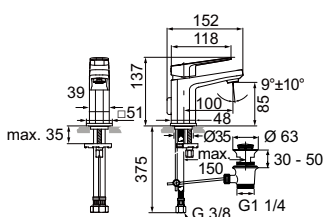

FITTINGS

Basin mixer piccolo Basin mixer with pop-up waste and flexible hoses

Model Price HT € Ref.

Basin Mixer	xx	A6330AA
-------------	----	---------

- 28mm cartridge
- Temperature limiter
- Adjustable cascade aerator M24 5L/min
- Easy Fix
- Flexible hose G3/8 connection
- Metal pop-up waste
- Chrome