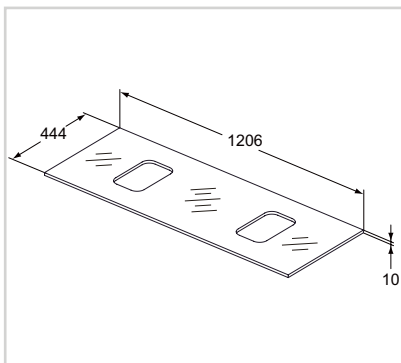

FURNITURE

Worktop for symmetric vessel 1200mm

Model	Price HT €	Ref.
1200mm	xx	R4333SA

- Tempered glass in white finish
- Thickness 10mm
- Fully compatible with Tonic II symmetric vessel
- For vessel installation on basin unit or basin structure 1200mm
- Without tap hole fitting for built in fitting

Worktop for symmetric vessel 1000 - 800mm

Model	Price HT €	Ref.
1000mm	xx	R4332SA

- Tempered glass in white finish
- Thickness 10mm
- Fully compatible with Tonic II symmetric vessel
- For vessel installation on basin unit or basin structure 1000mm
- Without tap hole fitting for built in fitting

Model	Price HT €	Ref.
800mm	xx	R4331SA

- Tempered glass in white finish
- Thickness 10mm
- Fully compatible with Tonic II symmetric vessel
- For vessel installation on basin unit or basin structure 800mm
- Without tap hole fitting for built in fitting

Worktop for symmetric vessel 600mm

Model	Price HT €	Ref.
600mm	xx	R4330SA

- Tempered glass in white finish
- Thickness 10mm
- Fully compatible with Tonic II symmetric vessel
- For vessel installation on basin unit or basin structure 600mm
- Without tap hole fitting for built in fitting