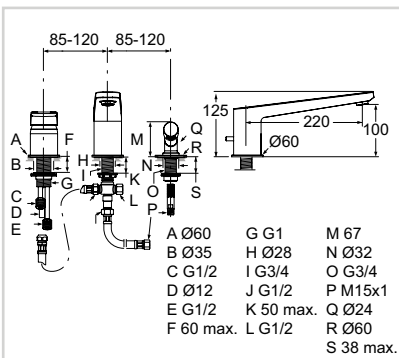

FITTINGS

Bath/shower mixer 3-hole with spout rim mounted

Model Price HT € Ref.

Bath/shower mixer rim mounted	xx	A6348AA

- Multiport cartridge
- Temperature limiter
- Spout with integrated pull diverter
- Cascade aerator
- Handspray 8L/min
- Flexible hose
- Chrome

Bath/shower mixer 3 hole without spout rim mounted

Model Price HT € Ref.

Bath/shower mixer rim mounted	xx	A6349AA

- Multiport cartridge
- Temperature limiter
- Handspray
- Handspray holder
- Flexible hose
- Chrome