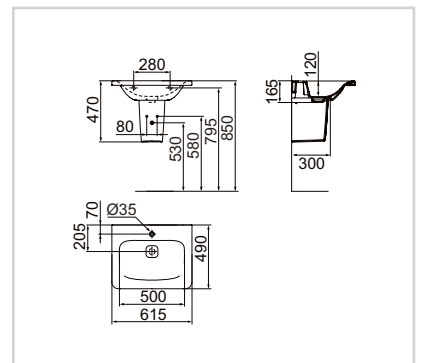

* Not to be used in combination with basin unit.

Vanity 600mm

Model	Price HT €	Ref.
White	xx	K083701
Coloured rim	xx	K0837FM

- Tap hole
- Idealflow hidden overflow
- Ceramic waste cover
- Wall mounted
- To be installed with furniture basin unit R4302
- Idealflow II space siphon included in basin unit 600mm
- Compatible with Softmood and Simplicity furnitures