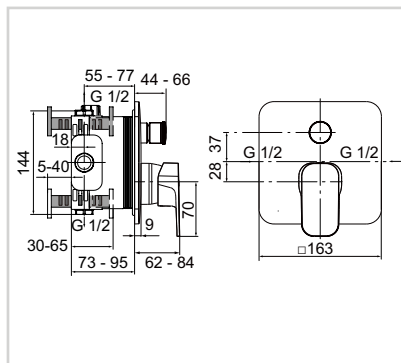

FITTINGS

Shower Mixer Wall Mounted

Model Price HT € Ref.

Basin mixer built-in	xx	A6337AA

- Multiport cartridge
- Temperature limiter
- Including escutcheons and Sconnection
- Integrated check valve
- Chrome

Bath/shower mixer built-in Kit 2

Model Price HT € Ref.

bath/shower mixer built-in	xx	A6340AA

- 47 mm cartridge
- Temperature limiter
- Click technology
- Automatic diverter
- Suitable for Kit 1 A1000NU
- Including escutcheons
- Chrome

Model Price HT € Ref.

bath/shower mixer built-in	xx	A6341AA

- 47 mm cartridge
- Temperature limiter
- Click technology
- Automatic diverter
- DGW backflow kit to prevent pollution
- Suitable for Kit 1 A1000NU
- Including escutcheons
- DGW backflow kit to prevent pollution
- Chrome

Shower mixer built-in kit 2

Model Price HT € Ref.

Shower mixer built-in	xx	A6339AA

- 47 mm cartridge
- Temperature limiter
- Click technology
- Suitable for Kit 1 A1000NU
- Including escutcheons
- Chrome