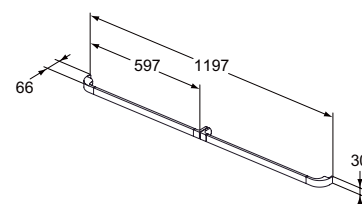

Basin structure 500mm for vanities, vessels or shelves

Model	Price HT €	Ref.
Glossy White	xx	R4309WG
Glossy light grey	xx	R4309FA
Glossy light brown	xx	R4309FC
Wood light brown	xx	R4309FF
Wood light grey	xx	R4309FE

- Space-saving: only 36 cm depth
- Wall mounted with 2 sides installation: one side for vanities, other side for worktops
- To be installed with or without design handle R4357 - 500mm (sold separately in 3 different finishes to combine: white, chrome plated or brown)

Basin structure 450mm for vanities, vessels or shelves

Model	Price HT €	Ref.
Glossy White	xx	R4314WG
Glossy light grey	xx	R4314FA
Glossy light brown	xx	R4314FC
Wood light brown	xx	R4314FF
Wood light grey	xx	R4314FE

- Wall mounted with 2 sides installation: one side for vanities, other side for worktops
- To be installed with or without design handle R4356 - 450mm (sold separately in 3 different finishes to combine: white, chrome plated or brown)

Handle 1200mm

Model	Price HT €	Ref.
Chrome-Plated	xx	R4361AA
Glossy white	xx	R4361WG
Brown	xx	R4361FM

- Design Metal handle 1200mm with double function: handle and towel bar
- 3 finishes: glossy white, chrome plated or brown with soft touch effect