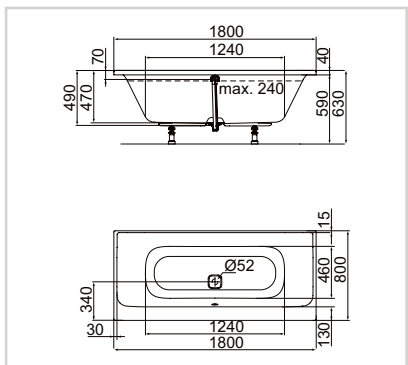

Rectangular Double-Ended Bathtub

Model	Price HT €	Ref.
1800 x 800mm	xx	E397601

- Normal waste

Model	Price HT €	Ref.
1800 x 800mm	xx	E397701

- Filler waste

Rectangular Single-Ended Bathtub

Model	Price HT €	Ref.
1700 x 750mm	xx	E397201

- Normal waste

Model	Price HT €	Ref.
1700 x 750mm	xx	E397301

- Filler waste

Rectangular Single-Ended Bathtub

Model	Price HT €	Ref.
1800 x 800mm	xx	E397401

- Normal waste

Model	Price HT €	Ref.
1800 x 800mm	xx	E397501

- Filler waste