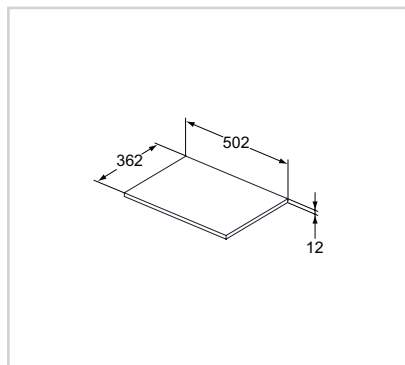

Worktop for basin structure 800 - 600mm

Model	Price HT €	Ref.
Glossy White	xx	R4322WG
Glossy light grey	xx	R4322FA
Glossy light brown	xx	R4322FC
Wood light brown	xx	R4322FF
Wood light grey	xx	R4322FE

- To be used with basin structure 800mm for shelf installation
- Can be used for vessel installation: hole being done by the installer, giving total flexibility"

Model	Price HT €	Ref.
Glossy White	xx	R4321WG
Glossy light grey	xx	R4321FA
Glossy light brown	xx	R4321FC
Wood light brown	xx	R4321FF
Wood light grey	xx	R4321FE

- To be used with basin structure 600mm for shelf installation
- Can be used for vessel installation: hole being done by the installer, giving total flexibility"

Worktop for basin structure 500mm

Model	Price HT €	Ref.
Glossy White	xx	R4320WG
Glossy light grey	xx	R4320FA
Glossy light brown	xx	R4320FC
Wood light brown	xx	R4320FF
Wood light grey	xx	R4320FE

- To be used with basin structure 500mm for shelf installation
- Can be used for vessel installation: hole being done by the installer, giving total flexibility"

Worktop for basin structure 450mm

Model	Price HT €	Ref.
Glossy White	xx	R4338WG
Glossy light grey	xx	R4338FA
Glossy light brown	xx	R4338FC
Wood light brown	xx	R4338FF
Wood light grey	xx	R4338FE

- To be used with basin structure 450mm for shelf installation
- Can be used for vessel installation: hole being done by the installer, giving total flexibility"