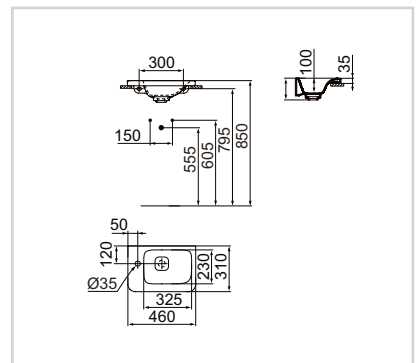

VESSELS

Vessel 550mm asymmetric

Model	Price HT €	Ref.
White	xx	K083301
Coloured rim	xx	K0833FM

- No tap hole
- No overflow
- Ceramic waste cover
- Cutting template and fixing kit included
- To be installed with Tonic II furniture basin units R4303 or R4304 & worktops R4335 or R4336 or basin structures with worktops R4322, R4335 or R4323, R4336
- Chromed design siphon R6625AA
- Compatible with existing Dea and Softmood vessels cutting templates

Vessel 550mm symmetric

Model	Price HT €	Ref.
White	xx	K083401
Coloured rim	xx	K0834FM

- No tap hole
- No overflow
- Ceramic waste cover
- Cutting template and fixing kit included
- Tonic II furniture basin units R4302, R4303, R4304 or R4305 or basin structures with worktops R4321, R4330, R4322, R4331, R4323, R4332 or R4324, R4333
- Chromed design siphon R6625AA
- Compatible with existing Dea and Softmood vessels cutting templates

GUEST BASINS

Guest basin asymmetric 450mm - Left

Model	Price HT €	Ref.
White	xx	K086601
Coloured rim	xx	K0866FM

- Tap hole
- Idealflow hidden overflow
- Ceramic waste cover
- Wall mounted
- Tonic II guest basin unit R4318 (New Idealflow Space included in furniture)