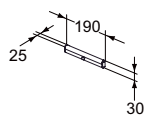

LED light

Model	Price HT €	Ref.
Light	xx	R433467

- LED light IP44 certified

Divider

Model	Price HT €	Ref.
Divider	xx	R4337WG

Transparent box with lid

Model	Price HT €	Ref.
Box	xx	RV05667