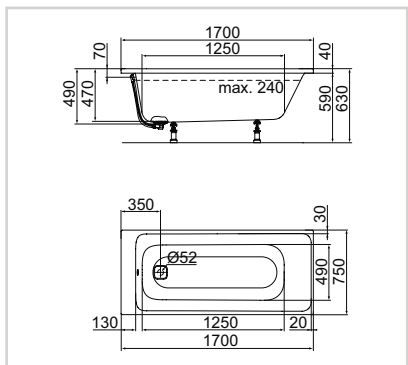

Rectangular Single-Ended Bathtub

Model	Price HT €	Ref.
1800 x 800mm	xx	E397401

- Normal waste

Model	Price HT €	Ref.
1800 x 800mm	xx	E397501

- Filler waste

FITTINGS

Basin mixer with pop-up waste and flexible hoses