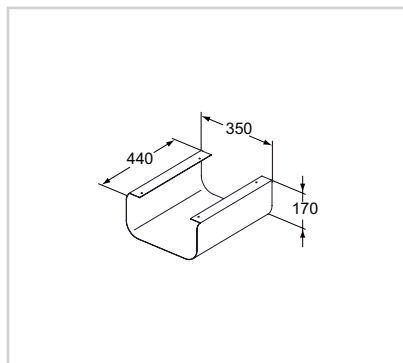

FURNITURE

Open shelf 450mm

Model	Price HT €	Ref.
Glossy White	xx	R4344WG

- Metal in white finish
- For installation below basin unit 450mm

Open shelf 350mm

Model	Price HT €	Ref.
Glossy White	xx	R4340WG

- Metal in white finish
- For installation below basin unit 350mm

Side unit 350mm

Model	Price HT €	Ref.
Glossy White	xx	R4307WG
Glossy light grey	xx	R4307FA
Glossy light brown	xx	R4307FC
Wood light brown	xx	R4307FF
Wood light grey	xx	R4307FE

- Wall mounted installation
- 1 drawer with push & open system
- Coloured antislip plastic mat in 2 colours to combine: light grey or light brown
- To be used in combination with all basin units or basin structures