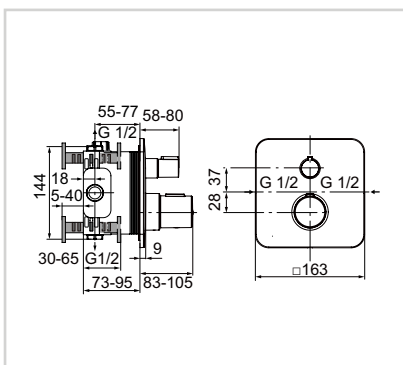

Thermostat mixer with on/off built-in kit 2

Model	Price HT €	Ref.
Thermostat built-in	xx	A6344AA

- Thermostat cartridge
- Shut-off valve
- Check valve
- Suitable for Kit 1 A1000NU
- Including escutcheons
- Chrome

Thermostat mixer with on/off and diverter built-in kit 2

Model	Price HT €	Ref.
Thermostat built-in	xx	A6345AA

- Thermostat cartridge
- Shut-off and diverter valve
- Check valves
- Including escutcheons
- Suitable for kit 1 A1000NU
- Chrome

Model	Price HT €	Ref.
Thermostat built-in	xx	A6346AA

- Thermostat cartridge
- DGW backflow kit to prevent pollution
- Shut-off and diverter valve
- Check valves
- Including escutcheons
- Chrome

Bath/shower mixer rim mounted Kit 2

Model	Price HT €	Ref.
Bath/shower mixer rim mounted	xx	A6347AA

- Multipoint cartridge
- Temperature limiter
- Automatic diverter
- Adjustable cascade Aerator M24X1
- Handspray
- Handspray holder
- Shower hose Idealflex 1250mm
- Suitable for kit 1 A6133NU
- Chrome