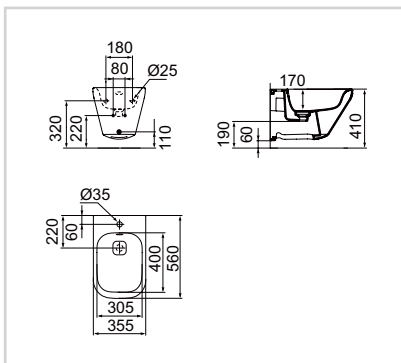

BIDETS

Wall-hung bidet

Model	Price HT €	Ref.
White	xx	K523601

- Ceramic waste cover
- Fully hidden fixations
- Oval overflow

Floorstanding bidet

Model	Price HT €	Ref.
White	xx	K523801

- Ceramic waste cover
- Fully hidden fixations
- Oval overflow