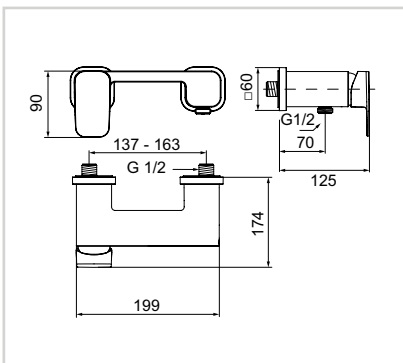

FITTINGS

Shower Mixer Wall Mounted

Model Price HT € Ref.

Basin mixer built-in	xx	A6337AA
----------------------	----	---------

- Multiport cartridge
- Temperature limiter
- Including escutcheons and Sconnection
- Integrated check valve
- Chrome