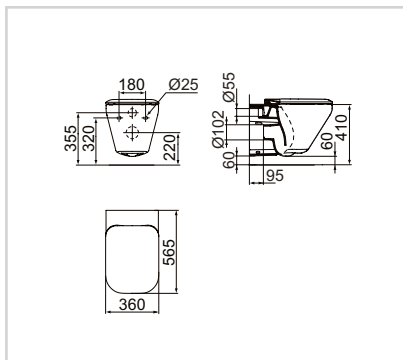

TOILETS

Rimless
wall-hung bowl

Model	Price HT €	Ref.
White	xx	K316401

- New Ideal Standard Rimless technology
- Slim seat
- Fully hidden wall fixations
- Low flushing 4,5/3 litres
- Easy removable seat

Model	Price HT €	Ref.
White	xx	K316501

- New Ideal Standard Rimless technology
- Slim seat soft closing
- Fully hidden wall fixations
- Low flushing 4,5/3 litres
- Easy removable seat

AquaBlade™
wall-hung bowl

Model	Price HT €	Ref.
White	xx	K316601

- New Ideal Standard AquaBlade™ technology
- Slim seat
- Fully hidden wall fixations
- Low flushing 4,5/3 litres
- Easy removable seat

Model	Price HT €	Ref.
White	xx	K316701

- New Ideal Standard AquaBlade™ technology
- Slim seat soft closing
- Fully hidden wall fixations
- Low flushing 4,5/3 litres
- Easy removable seat

AquaBlade™ Floorstanding
back-to-wall bowl

Model	Price HT €	Ref.
White	xx	K317201

- New Ideal Standard AquaBlade™ technology
- Low flushing 4,5/3 litres
- Horizontal outlet
- Can be transformed in Vertical outlet (VO) and
- Cover a 110-200mm distance from wall waste outlet (to be used in combination with one of the selected elbows 110mm - T002767, 120-150mm - J324867, 160-200mm - T002667)

Model	Price HT €	Ref.
White	xx	K317301

- New Ideal Standard AquaBlade™ technology
- Slim seat
- Low flushing 4,5/3 litres
- Easy removable seat
- Horizontal outlet
- Can be transformed in Vertical outlet (VO) and
- Cover a 110-200mm distance from wall waste outlet (to be used in combination with one of the selected elbows 110mm - T002767, 120-150mm - J324867, 160-200mm - T002667)