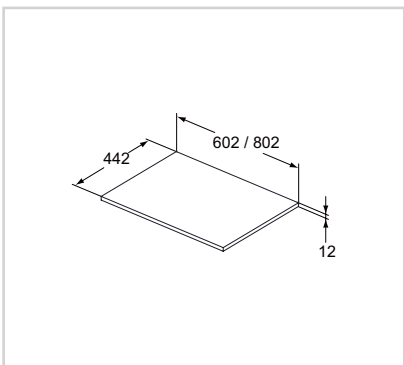

Worktop for basin structure 800 - 600mm

Model	Price HT €	Ref.
Glossy White	xx	R4322WG
Glossy light grey	xx	R4322FA
Glossy light brown	xx	R4322FC
Wood light brown	xx	R4322FF
Wood light grey	xx	R4322FE

- To be used with basin structure 800mm for shelf installation
- Can be used for vessel installation: hole being done by the installer, giving total flexibility"

Model	Price HT €	Ref.
Glossy White	xx	R4321WG
Glossy light grey	xx	R4321FA
Glossy light brown	xx	R4321FC
Wood light brown	xx	R4321FF
Wood light grey	xx	R4321FE

- To be used with basin structure 600mm for shelf installation
- Can be used for vessel installation: hole being done by the installer, giving total flexibility"

Worktop for basin structure 500mm

Model	Price HT €	Ref.
Glossy White	xx	R4320WG
Glossy light grey	xx	R4320FA
Glossy light brown	xx	R4320FC
Wood light brown	xx	R4320FF
Wood light grey	xx	R4320FE

- To be used with basin structure 500mm for shelf installation
- Can be used for vessel installation: hole being done by the installer, giving total flexibility"

Worktop for basin structure 450mm

Model	Price HT €	Ref.
Glossy White	xx	R4338WG
Glossy light grey	xx	R4338FA
Glossy light brown	xx	R4338FC
Wood light brown	xx	R4338FF
Wood light grey	xx	R4338FE

- To be used with basin structure 450mm for shelf installation
- Can be used for vessel installation: hole being done by the installer, giving total flexibility"