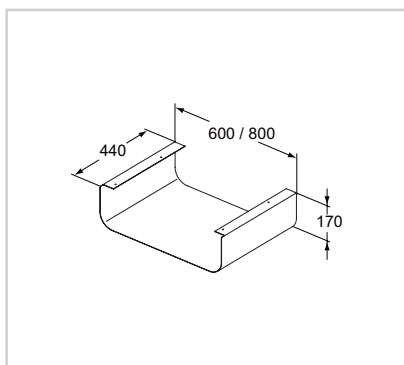

Open shelf 800 - 600mm

Model	Price HT €	Ref.
Glossy White	xx	R4343WG

- Metal in white finish
- For installation below basin unit 800mm

Model	Price HT €	Ref.
Glossy White	xx	R4342WG

- Metal in white finish
- For installation below basin unit 600mm