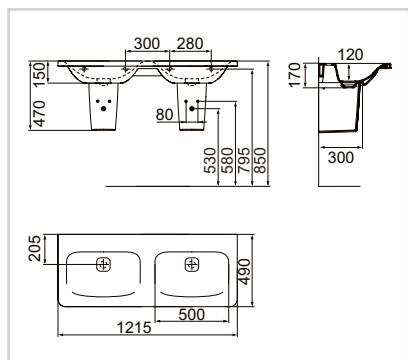

Double vanity 1200mm (no taphole)

Model	Price HT €	Ref.
White (non FBU)*	xx	K087401
Coloured rim (non FBU)*	xx	K0874FM

- No tap holes
- Idealflow hidden overflow
- 2 ceramic waste covers
- Wall mounted
- To be installed with Tonic II semi pedestal T429301 or full pedestal T429201 or basin structure R4324
- Chrome design siphon optional R6625AA
- Standard Idealflow siphon N8326AA included

* Not to be used in combination with basin unit.

Vanity 1000mm

Model	Price HT €	Ref.
White	xx	K086201
Coloured rim	xx	K0862FM

- Tap hole
- Idealflow hidden overflow
- Ceramic waste cover
- Wall mounted
- To be installed with furniture basin unit R4304
- Compatible with Softmood, Strada extension and Simplicity furnitures

Vanity 1000mm

Model	Price HT €	Ref.
White (non FBU)*	xx	K087201
Coloured rim (non FBU)*	xx	K0872FM

- Tap hole
- Idealflow hidden overflow
- Ceramic waste cover
- Wall mounted
- To be Tonic II semi pedestal T429301 or full pedestal T429201 or basin structure R4324
- Chrome design siphon optional R6625AA
- Standard Idealflow siphon N8326AA included

* Not to be used in combination with basin unit.