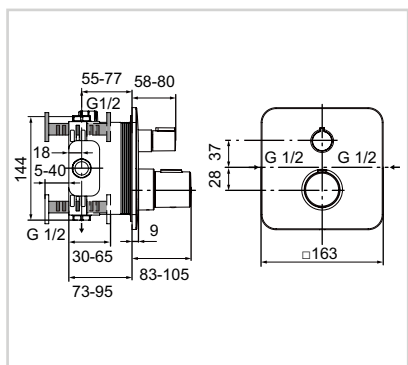

Thermostat mixer with on/off built-in kit 2

Model	Price HT €	Ref.
Thermostat built-in	xx	A6344AA

- Thermostat cartridge
- Shut-off valve
- Check valve
- Suitable for Kit 1 A1000NU
- Including escutcheons
- Chrome

Thermostat mixer with on/off and diverter built-in kit 2

Model	Price HT €	Ref.
Thermostat built-in	xx	A6345AA

- Thermostat cartridge
- Shut-off and diverter valve
- Check valves
- Including escutcheons
- Suitable for kit 1 A1000NU
- Chrome

Model	Price HT €	Ref.
Thermostat built-in	xx	A6346AA

- Thermostat cartridge
- DGW backflow kit to prevent pollution
- Shut-off and diverter valve
- Check valves
- Including escutcheons
- Chrome

Bath/shower mixer rim mounted Kit 2

Model	Price HT €	Ref.
Bath/shower mixer rim mounted	xx	A6347AA

- Multipoint cartridge
- Temperature limiter
- Automatic diverter
- Adjustable cascade Aerator M24X1
- Handspray
- Handspray holder
- Shower hose Idealflex 1250mm
- Suitable for kit 1 A6133NU
- Chrome