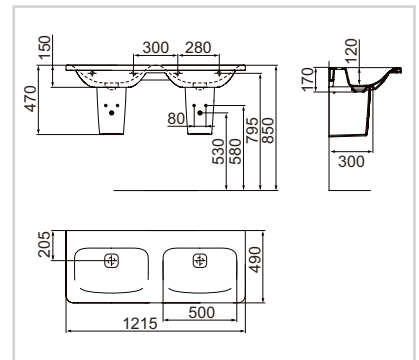

VANITIES

Double vanity 1200mm

Model	Price HT €	Ref.
White	xx	K087001
Coloured rim	xx	K0870FM

- 2 tap holes
- Idealflow hidden overflow
- 2 ceramic waste covers
- Wall mounted
- To be installed with furniture basin unit R4305
- Compatible with Softmood, Strada extension and Simplicity furnitures

Double vanity 1200mm

Model	Price HT €	Ref.
White (non FBU)*	xx	K087301
Coloured rim (non FBU)*	xx	K0873FM

- 2 tap holes
- Idealflow hidden overflow
- 2 ceramic waste covers
- Wall mounted
- To be installed with Tonic II semi pedestal T429301 or full pedestal T429201 or basin structure R4324
- Chrome design siphon optional R6625AA
- Standard Idealflow siphon N8326AA included

* Not to be used in combination with basin unit.

Double vanity 1200mm (no taphole)

Model	Price HT €	Ref.
White	xx	K087101
Coloured rim	xx	K0871FM

- No tap holes
- Idealflow hidden overflow
- 2 ceramic waste covers
- Wall mounted
- To be installed with furniture basin unit R4305
- Compatible with Softmood, Strada extension and Simplicity furnitures