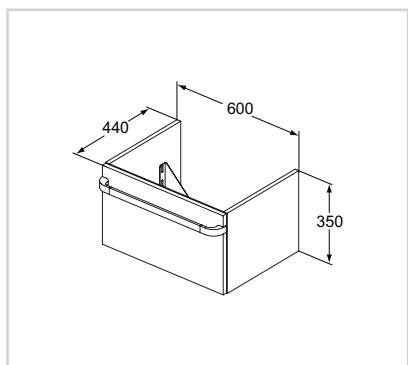

Basin storage unit 600mm

Model	Price HT €	Ref.
Glossy White	xx	R4302WG
Glossy light grey	xx	R4302FA
Glossy light brown	xx	R4302FC
Wood light brown	xx	R4302FF
Wood light grey	xx	R4302FE

- Depth 440mm
- 1 drawer with soft closing
- Range available in various finishes - for detail, refer to the finishes on p. 22
- 1 white divider removable
- 2 transparent boxes with lid removable
- Coloured antislip plastic mat in 2 colours: light grey or light brown
- 1 LED light IP44 included with sensor - rechargeable by USB.
- Space Idealflow siphon included
- Wall mounted installation
- Handle 600mm in metal sold separately in 3 different finishes: glossy white, chrome plated or mat brown with soft touch effect
- To be used in combination with vanity K0837

Basin storage unit 500mm

Model	Price HT €	Ref.
Glossy White	xx	R4301WG
Glossy light grey	xx	R4301FA
Glossy light brown	xx	R4301FC
Wood light brown	xx	R4301FF
Wood light grey	xx	R4301FE

- Depth 360mm
- Space saving
- 1 drawer with soft closing
- Range available in various finishes - for detail, refer to the finishes on p. 22
- 1 white divider removable
- 2 transparent boxes with lid removable
- Coloured antislip plastic mat in 2 colours: light grey or light brown
- 1 LED light IP44 included with sensor - rechargeable by USB.
- Space saving siphon included
- Wall mounted installation
- Handle 500mm in metal sold separately
- To be used in combination with vanity K0868

Handwash basin unit 450mm (left and right versions)

Model	Price HT €	Ref.
Right handed		
Glossy White	xx	R4306WG
Glossy light grey	xx	R4306FA
Glossy light brown	xx	R4306FC
Wood light brown	xx	R4306FF
Wood light grey	xx	R4306FE

Model	Price HT €	Ref.
Left handed		
Glossy White	xx	R4318WG
Glossy light grey	xx	R4318FA
Glossy light brown	xx	R4318FC
Wood light brown	xx	R4318FF
Wood light grey	xx	R4318FE