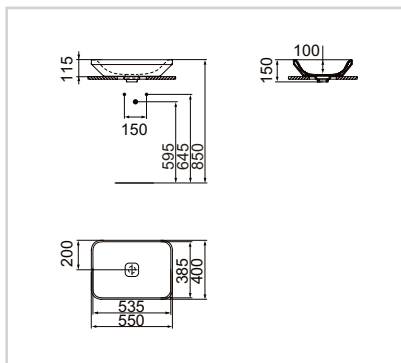

VESSELS

Vessel 550mm asymmetric

Model	Price HT €	Ref.
White	xx	K083301
Coloured rim	xx	K0833FM

- No tap hole
- No overflow
- Ceramic waste cover
- Cutting template and fixing kit included
- To be installed with Tonic II furniture basin units R4303 or R4304 & worktops R4335 or R4336 or basin structures with worktops R4322, R4335 or R4323, R4336
- Chromed design siphon R6625AA
- Compatible with existing Dea and Softmood vessels cutting templates

Vessel 550mm symmetric

Model	Price HT €	Ref.
White	xx	K083401
Coloured rim	xx	K0834FM

- No tap hole
- No overflow
- Ceramic waste cover
- Cutting template and fixing kit included
- Tonic II furniture basin units R4302, R4303, R4304 or R4305 or basin structures with worktops R4321, R4330, R4322, R4331, R4323, R4332 or R4324, R4333
- Chromed design siphon R6625AA
- Compatible with existing Dea and Softmood vessels cutting templates

GUEST BASINS

Guest basin asymmetric 450mm - Left

Model	Price HT €	Ref.
White	xx	K086601
Coloured rim	xx	K0866FM

- Tap hole
- Idealflow hidden overflow
- Ceramic waste cover
- Wall mounted
- Tonic II guest basin unit R4318 (New Idealflow Space included in furniture)