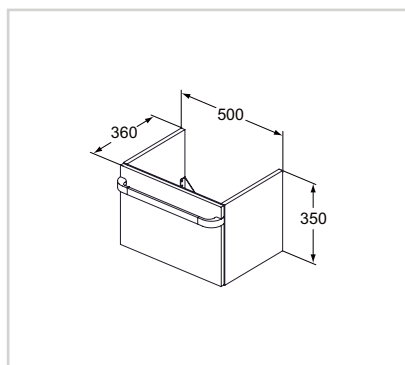

Basin storage unit 600mm

Model	Price HT €	Ref.
Glossy White	xx	R4302WG
Glossy light grey	xx	R4302FA
Glossy light brown	xx	R4302FC
Wood light brown	xx	R4302FF
Wood light grey	xx	R4302FE

- Depth 440mm
- 1 drawer with soft closing
- Range available in various finishes - for detail, refer to the finishes on p. 22
- 1 white divider removable
- 2 transparent boxes with lid removable
- Coloured antislip plastic mat in 2 colours: light grey or light brown
- 1 LED light IP44 included with sensor - rechargeable by USB.
- Space Idealflow siphon included
- Wall mounted installation
- Handle 600mm in metal sold separately in 3 different finishes: glossy white, chrome plated or mat brown with soft touch effect
- To be used in combination with vanity K0837

Basin storage unit 500mm

Model	Price HT €	Ref.
Glossy White	xx	R4301WG
Glossy light grey	xx	R4301FA
Glossy light brown	xx	R4301FC
Wood light brown	xx	R4301FF
Wood light grey	xx	R4301FE

- Depth 360mm
- Space saving
- 1 drawer with soft closing
- Range available in various finishes - for detail, refer to the finishes on p. 22
- 1 white divider removable
- 2 transparent boxes with lid removable
- Coloured antislip plastic mat in 2 colours: light grey or light brown
- 1 LED light IP44 included with sensor - rechargeable by USB.
- Space saving siphon included
- Wall mounted installation
- Handle 500mm in metal sold separately
- To be used in combination with vanity K0868

Handwash basin unit 450mm (left and right versions)

Model	Price HT €	Ref.
Right handed		
Glossy White	xx	R4306WG
Glossy light grey	xx	R4306FA
Glossy light brown	xx	R4306FC
Wood light brown	xx	R4306FF
Wood light grey	xx	R4306FE

Model	Price HT €	Ref.
Left handed		
Glossy White	xx	R4318WG
Glossy light grey	xx	R4318FA
Glossy light brown	xx	R4318FC
Wood light brown	xx	R4318FF
Wood light grey	xx	R4318FE