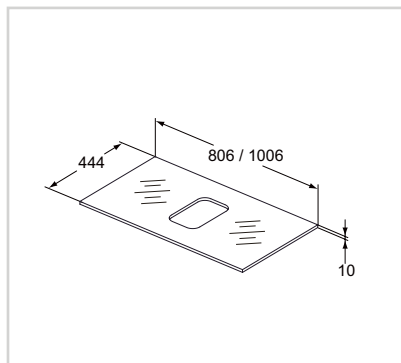

FURNITURE

Worktop for symmetric vessel 1200mm

Model	Price HT €	Ref.
1200mm	xx	R4333SA

- Tempered glass in white finish
- Thickness 10mm
- Fully compatible with Tonic II symmetric vessel
- For vessel installation on basin unit or basin structure 1200mm
- Without tap hole fitting for built in fitting

Worktop for symmetric vessel 1000 - 800mm

Model	Price HT €	Ref.
1000mm	xx	R4332SA

- Tempered glass in white finish
- Thickness 10mm
- Fully compatible with Tonic II symmetric vessel
- For vessel installation on basin unit or basin structure 1000mm
- Without tap hole fitting for built in fitting

Model	Price HT €	Ref.
800mm	xx	R4331SA

- Tempered glass in white finish
- Thickness 10mm
- Fully compatible with Tonic II symmetric vessel
- For vessel installation on basin unit or basin structure 800mm
- Without tap hole fitting for built in fitting

Worktop for symmetric vessel 600mm

Model	Price HT €	Ref.
600mm	xx	R4330SA

- Tempered glass in white finish
- Thickness 10mm
- Fully compatible with Tonic II symmetric vessel
- For vessel installation on basin unit or basin structure 600mm
- Without tap hole fitting for built in fitting