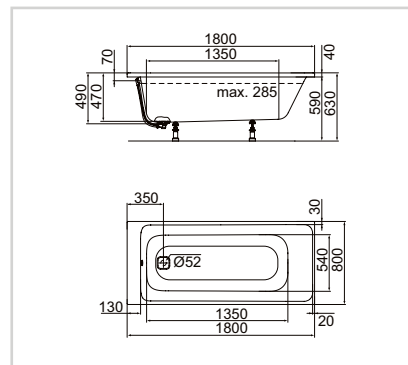

Rectangular Single-Ended Bathtub

Model	Price HT €	Ref.
1800 x 800mm	xx	E397401

- Normal waste

Model	Price HT €	Ref.
1800 x 800mm	xx	E397501

- Filler waste

FITTINGS

Basin mixer with pop-up waste and flexible hoses