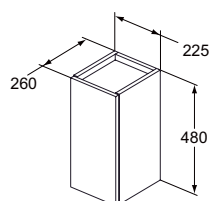

Side unit 600mm

Model	Price HT €	Ref.
Glossy White	xx	R4308WG
Glossy light grey	xx	R4308FA
Glossy light brown	xx	R4308FC
Wood light brown	xx	R4308FF
Wood light grey	xx	R4308FE

- Wall mounted installation
- 1 door with push&open system
- Left hand opening only
- Internal
- To be used in combination with all basin units or basin structures

Guest side unit

Model	Price HT €	Ref.
Glossy White	xx	R4317WG
Glossy light grey	xx	R4317FA
Glossy light brown	xx	R4317FC
Wood light brown	xx	R4317FF
Wood light grey	xx	R4317FE

- Wall mounted installation
- 1 door with soft closing
- 1 internal glass shelf
- Open space on top for an easy access to your belongings
- Right hand opening only
- Glass top for water resistance

High cabinet 600mm

Model	Price HT €	Ref.
Glossy White	xx	R4316WG
Glossy light grey	xx	R4316FA
Glossy light brown	xx	R4316FC
Wood light brown	xx	R4316FF
Wood light grey	xx	R4316FE

- Wall mounted installation
- 2 doors with push & open system
- 3 internal glass shelves
- 2 drawers: top one with handle and soft-close, bottom one with push&open system
- Coloured antislip plastic mat inside the drawers in 2 colours to combine: light grey and light brown
- Design handle 600mm in metal needed - sold separately in 3 different finishes to combine: glossy white, chrome plated or mat brown with soft touch effect