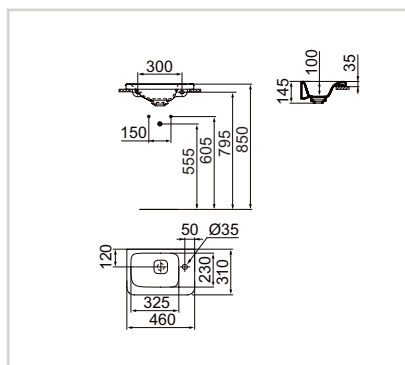

* Not to be used in combination with basin unit.

Guest basin asymmetric 450mm -Right

Model	Price HT €	Ref.
White	xx	K086701
Coloured rim	xx	K0867FM

- Tap hole
- Idealflow hidden overflow
- Ceramic waste cover
- Wall mounted
- Tonic II guest basin unit R4306 (New Idealflow Space included in furniture)