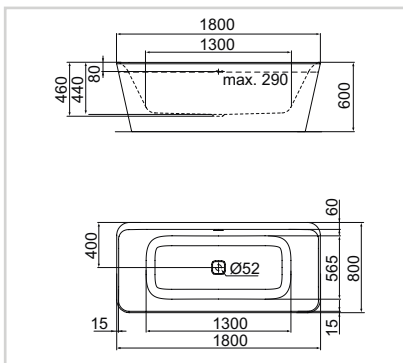

BATHING

Freestanding Double-Ended Bathtub

Model	Price HT €	Ref.
1800 x 800mm	xx	E398101

- Normal waste
- Slot overflow

Freestanding Double-Ended Bathtub

Model	Price HT €	Ref.
180 x 800mm	xx	E398201

- Filler waste

Double-Ended Bathtub

Model	Price HT €	Ref.
180 x 800mm	xx	E397801

- Normal waste

Model	Price HT €	Ref.
180 x 800mm	xx	E397901

- Filler waste