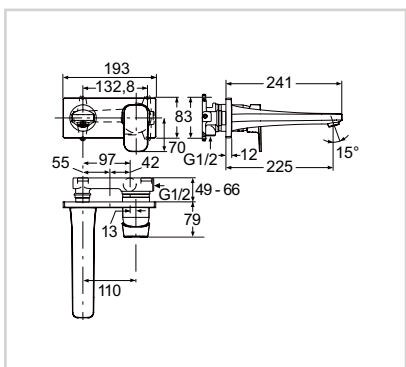

Basin mixer built-in

Model	Price HT €	Ref.
Basin mixer built-in	xx	A6335AA

- Metal escutcheon
- Spout 225 mm
- 47mm cartridge
- Temperature limiter
- Adjustable cascade aerator M24 5L/min
- Suitable for kit 1 A5948NU
- Chrome

Basin vessel mixer without pop-up waste and flexible hoses

Model	Price HT €	Ref.
Basin mixer	xx	A6336AA

- 28mm cartridge
- Temperature limiter
- Adjustable cascade aerator M16 5L/min
- Easy Fix
- Flexible hose G3/8 connection
- Metal pop-up waste
- Chrome

Bath/shower mixer wall mounted

Model	Price HT €	Ref.
Bath/shower mixer	xx	A6338AA

- Multipoint cartridge
- Temperature limiter
- Automatic diverter
- Including escutcheons and S-connection
- Integrated check valve
- Chrome