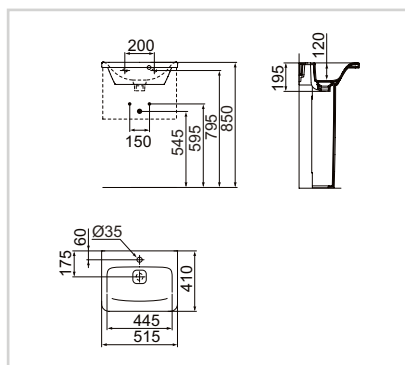

* Not to be used in combination with basin unit.

Vanity 520mm

Model	Price HT €	Ref.
White	xx	K086801
Coloured rim	xx	K0868FM

- Tap hole
- Standard overflow
- Ceramic waste cover
- Wall mounted
- To be installed with furniture basin unit R4301 or Tonic II semi pedestal T429301 or full pedestal T429201 or basin structure R4309
- Standard Idealflow siphon N8326AA included
- Chromed design siphon R6625AA