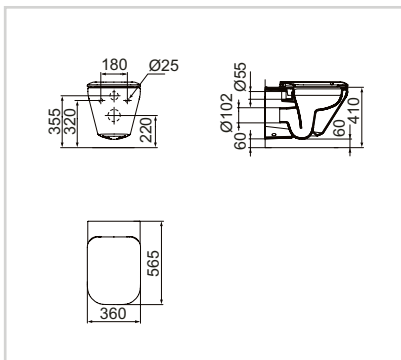

TOILETS

Rimless
wall-hung bowl

Model	Price HT €	Ref.
White	xx	K316401

- New Ideal Standard Rimless technology
- Slim seat
- Fully hidden wall fixations
- Low flushing 4,5/3 litres
- Easy removable seat

Model	Price HT €	Ref.
White	xx	K316501

- New Ideal Standard Rimless technology
- Slim seat soft closing
- Fully hidden wall fixations
- Low flushing 4,5/3 litres
- Easy removable seat

AquaBlade™
wall-hung bowl

Model	Price HT €	Ref.
White	xx	K316601

- New Ideal Standard AquaBlade™ technology
- Slim seat
- Fully hidden wall fixations
- Low flushing 4,5/3 litres
- Easy removable seat

Model	Price HT €	Ref.
White	xx	K316701

- New Ideal Standard AquaBlade™ technology
- Slim seat soft closing
- Fully hidden wall fixations
- Low flushing 4,5/3 litres
- Easy removable seat

AquaBlade™ Floorstanding
back-to-wall bowl

Model	Price HT €	Ref.
White	xx	K317201

- New Ideal Standard AquaBlade™ technology
- Low flushing 4,5/3 litres
- Horizontal outlet
- Can be transformed in Vertical outlet (VO) and
- Cover a 110-200mm distance from wall waste outlet (to be used in combination with one of the selected elbows 110mm - T002767, 120-150mm - J324867, 160-200mm - T002667)

Model	Price HT €	Ref.
White	xx	K317301

- New Ideal Standard AquaBlade™ technology
- Slim seat
- Low flushing 4,5/3 litres
- Easy removable seat
- Horizontal outlet
- Can be transformed in Vertical outlet (VO) and
- Cover a 110-200mm distance from wall waste outlet (to be used in combination with one of the selected elbows 110mm - T002767, 120-150mm - J324867, 160-200mm - T002667)