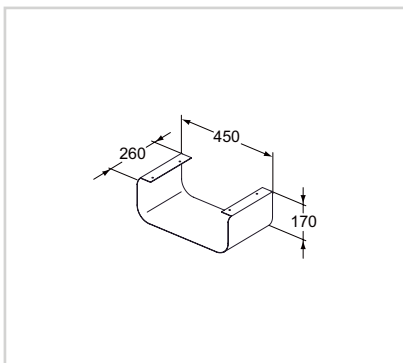

Open shelf 500mm

Model	Price HT €	Ref.
Glossy White	xx	R4341WG

- Metal in white finish
- For installation below basin unit 500mm

FURNITURE

Open shelf 450mm

Model	Price HT €	Ref.
Glossy White	xx	R4344WG

- Metal in white finish
- For installation below basin unit 450mm