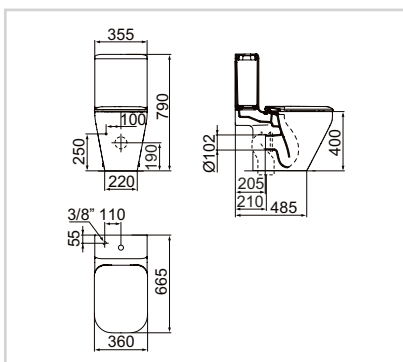

AquaBlade™ Close-couple back-to-wall bowl

Model	Price HT €	Ref.
White	xx	K316801

- New Ideal Standard AquaBlade™ technology
- Low flushing 4,5/3 litres
- Horizontal outlet
- Can be transformed in Vertical outlet (VO)
- Tank XXXXXXXX

Model	Price HT €	Ref.
White	xx	K316901

- New Ideal Standard AquaBlade™ technology
- Slim seat
- Low flushing 4,5/3 litres
- Easy removable seat
- Horizontal outlet
- Can be transformed in Vertical outlet (VO)
- Tank XXXXXXXX

AquaBlade™ Close-couple open back-to-wall bowl

Model	Price HT €	Ref.
White	xx	K317001

- New Ideal Standard AquaBlade™ technology
- Low flushing 4,5/3 litres
- Horizontal outlet
- Can be transformed in Vertical outlet (VO)
- Tank XXXXXXXX

Model	Price HT €	Ref.
White	xx	K317101

- New Ideal Standard AquaBlade™ technology
- Slim seat
- Low flushing 4,5/3 litres
- Easy removable seat
- Horizontal outlet
- Can be transformed in Vertical outlet (VO)
- Tank XXXXXXXX