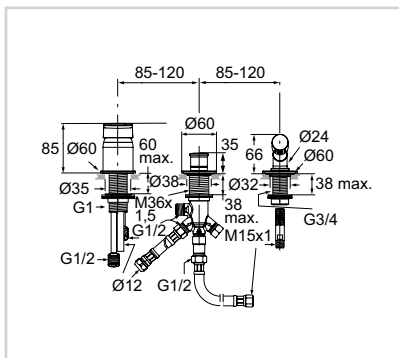

FITTINGS

Bath/shower mixer 3-hole with spout rim mounted

Model Price HT € Ref.

Bath/shower mixer rim mounted	xx	A6348AA

- Multiport cartridge
- Temperature limiter
- Spout with integrated pull diverter
- Cascade aerator
- Handspray 8L/min
- Flexible hose
- Chrome

Bath/shower mixer 3 hole without spout rim mounted

Model Price HT € Ref.

Bath/shower mixer rim mounted	xx	A6349AA

- Multiport cartridge
- Temperature limiter
- Handspray
- Handspray holder
- Flexible hose
- Chrome