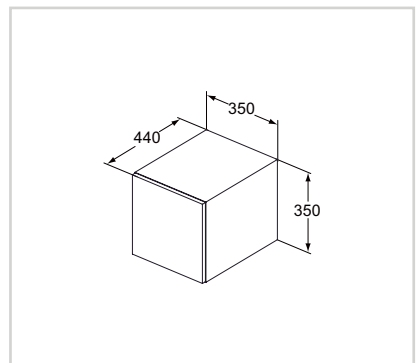

FURNITURE

Open shelf 450mm

Model	Price HT €	Ref.
Glossy White	xx	R4344WG

- Metal in white finish
- For installation below basin unit 450mm

Open shelf 350mm

Model	Price HT €	Ref.
Glossy White	xx	R4340WG

- Metal in white finish
- For installation below basin unit 350mm

Side unit 350mm

Model	Price HT €	Ref.
Glossy White	xx	R4307WG
Glossy light grey	xx	R4307FA
Glossy light brown	xx	R4307FC
Wood light brown	xx	R4307FF
Wood light grey	xx	R4307FE

- Wall mounted installation
- 1 drawer with push & open system
- Coloured antislip plastic mat in 2 colours to combine: light grey or light brown
- To be used in combination with all basin units or basin structures