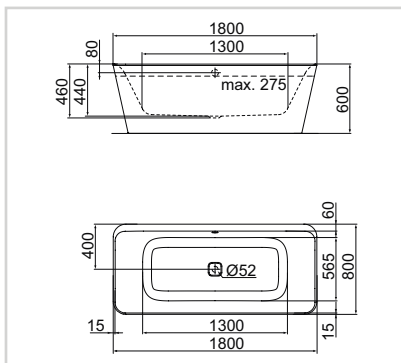

Freestanding Double-Ended Bathtub

Model	Price HT €	Ref.
1800 x 800mm	xx	E398101

- Normal waste
- Slot overflow

Freestanding Double-Ended Bathtub

Model	Price HT €	Ref.
180 x 800mm	xx	E398201

- Filler waste

Double-Ended Bathtub