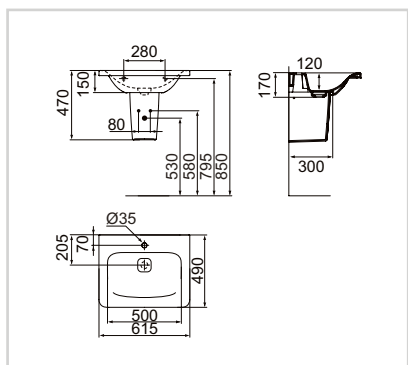

COUNTERTOPS

Vanity 600mm

Model	Price HT €	Ref.
White (non FBU)*	xx	K087801
Coloured rim (non FBU)*	xx	K0878FM

- Tap hole
- Idealflow hidden overflow
- Ceramic waste cover
- Wall mounted
- To be installed with with Tonic II semi pedestal T429301 or full pedestal T429201 or basin structure R4310
- Chrome design siphon optional R6625AA
- Standard Idealflow siphon N8326AA included

* Not to be used in combination with basin unit.

Vanity 520mm

Model	Price HT €	Ref.
White	xx	K086801
Coloured rim	xx	K0868FM

- Tap hole
- Standard overflow
- Ceramic waste cover
- Wall mounted
- To be installed with furniture basin unit R4301 or Tonic II semi pedestal T429301 or full pedestal T429201 or basin structure R4309
- Standard Idealflow siphon N8326AA included
- Chromed design siphon R6625AA

Semi-countertop 550mm

Model	Price HT €	Ref.
White	xx	K083501
Coloured rim	xx	K0835FM

- Tap hole
- Standard overflow
- Ceramic waste cover
- Cutting template and fixing kit included
- Chromed design siphon R6625AA
- To be installed with Tonic II furniture basin unit R4301 or basin structure with worktop R4309