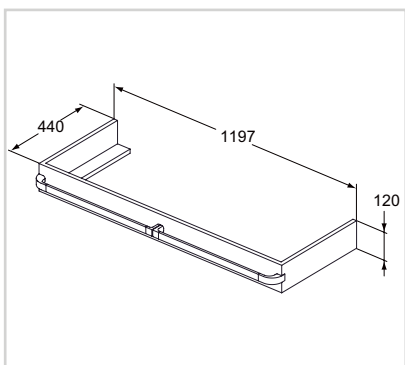

- Wall mounted with 2 sides installation: one side for vanities, other side for worktops
- To be installed with or without design handle R4361 - 1200mm (sold separately in 3 different finishes to combine: white, chrome plated or brown)