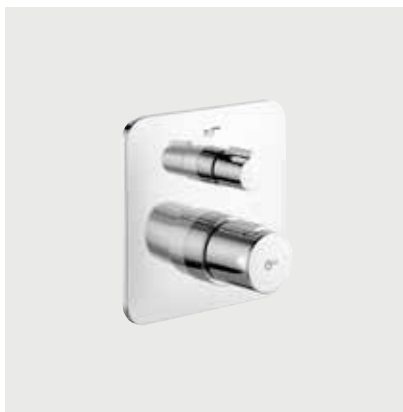

Thermostat mixer with on/off and diverter built-in kit 2

Model	Price HT €	Ref.
Thermostat built-in	xx	A6345AA

- Thermostat cartridge
- Shut-off and diverter valve
- Check valves
- Including escutcheons
- Suitable for kit 1 A1000NU
- Chrome

Model	Price HT €	Ref.
Thermostat built-in	xx	A6346AA

- Thermostat cartridge
- DGW backflow kit to prevent pollution
- Shut-off and diverter valve
- Check valves
- Including escutcheons
- Chrome