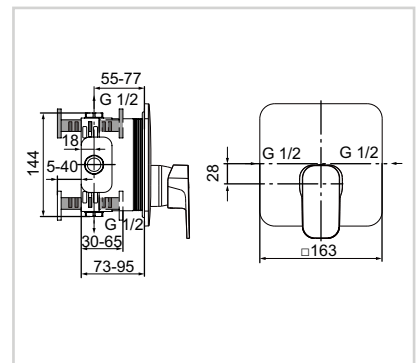

FITTINGS

Shower Mixer Wall Mounted

Model Price HT € Ref.

Basin mixer built-in	xx	A6337AA

- Multiport cartridge
- Temperature limiter
- Including escutcheons and Sconnection
- Integrated check valve
- Chrome

Bath/shower mixer built-in Kit 2

Model Price HT € Ref.

bath/shower mixer built-in	xx	A6340AA

- 47 mm cartridge
- Temperature limiter
- Click technology
- Automatic diverter
- Suitable for Kit 1 A1000NU
- Including escutcheons
- Chrome

Model Price HT € Ref.

bath/shower mixer built-in	xx	A6341AA

- 47 mm cartridge
- Temperature limiter
- Click technology
- Automatic diverter
- DGW backflow kit to prevent pollution
- Suitable for Kit 1 A1000NU
- Including escutcheons
- DGW backflow kit to prevent pollution
- Chrome

Shower mixer built-in kit 2

Model Price HT € Ref.

Shower mixer built-in	xx	A6339AA

- 47 mm cartridge
- Temperature limiter
- Click technology
- Suitable for Kit 1 A1000NU
- Including escutcheons
- Chrome