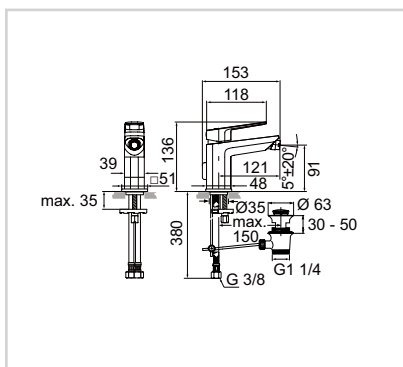

Basin mixer built-in

Model	Price HT €	Ref.
Basin mixer built-in	xx	A6335AA

- Metal escutcheon
- Spout 225 mm
- 47mm cartridge
- Temperature limiter
- Adjustable cascade aerator M24 5L/min
- Suitable for kit 1 A5948NU
- Chrome

Basin vessel mixer without pop-up waste and flexible hoses

Model	Price HT €	Ref.
Basin mixer	xx	A6336AA

- 28mm cartridge
- Temperature limiter
- Adjustable cascade aerator M16 5L/min
- Easy Fix
- Flexible hose G3/8 connection
- Metal pop-up waste
- Chrome

Bath/shower mixer wall mounted

Model	Price HT €	Ref.
Bath/shower mixer	xx	A6338AA

- Multipoint cartridge
- Temperature limiter
- Automatic diverter
- Including escutcheons and S-connection
- Integrated check valve
- Chrome