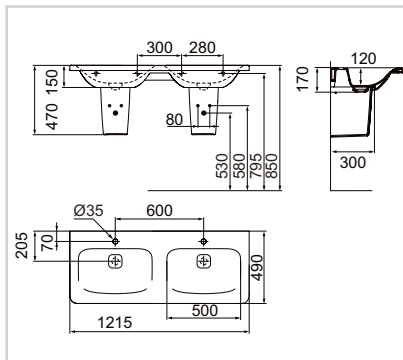

VANITIES

Double vanity 1200mm

Model	Price HT €	Ref.
White	xx	K087001
Coloured rim	xx	K0870FM

- 2 tap holes
- Idealflow hidden overflow
- 2 ceramic waste covers
- Wall mounted
- To be installed with furniture basin unit R4305
- Compatible with Softmood, Strada extension and Simplicity furnitures

Double vanity 1200mm

Model	Price HT €	Ref.
White (non FBU)*	xx	K087301
Coloured rim (non FBU)*	xx	K0873FM

- 2 tap holes
- Idealflow hidden overflow
- 2 ceramic waste covers
- Wall mounted
- To be installed with Tonic II semi pedestal T429301 or full pedestal T429201 or basin structure R4324
- Chrome design siphon optional R6625AA
- Standard Idealflow siphon N8326AA included

* Not to be used in combination with basin unit.

Double vanity 1200mm (no taphole)

Model	Price HT €	Ref.
White	xx	K087101
Coloured rim	xx	K0871FM

- No tap holes
- Idealflow hidden overflow
- 2 ceramic waste covers
- Wall mounted
- To be installed with furniture basin unit R4305
- Compatible with Softmood, Strada extension and Simplicity furnitures