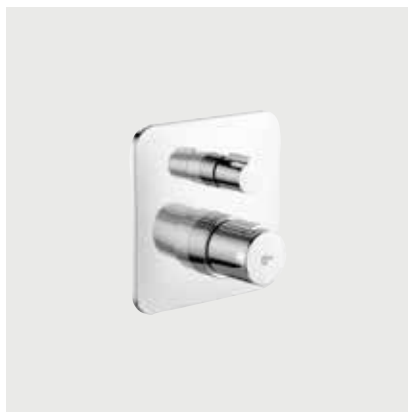

Thermostat mixer with on/off built-in kit 2

Model	Price HT €	Ref.
Thermostat built-in	xx	A6344AA

- Thermostat cartridge
- Shut-off valve
- Check valve
- Suitable for Kit 1 A1000NU
- Including escutcheons
- Chrome