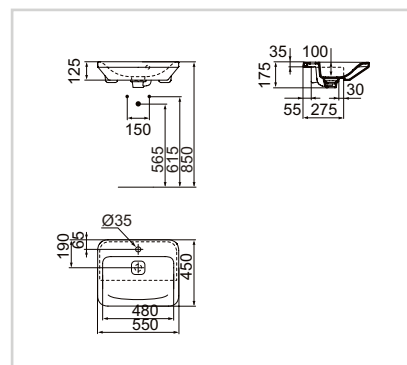

COUNTERTOPS

Vanity 600mm

Model	Price HT €	Ref.
White (non FBU)*	xx	K087801
Coloured rim (non FBU)*	xx	K0878FM

- Tap hole
- Idealflow hidden overflow
- Ceramic waste cover
- Wall mounted
- To be installed with with Tonic II semi pedestal T429301 or full pedestal T429201 or basin structure R4310
- Chrome design siphon optional R6625AA
- Standard Idealflow siphon N8326AA included

* Not to be used in combination with basin unit.

Vanity 520mm

Model	Price HT €	Ref.
White	xx	K086801
Coloured rim	xx	K0868FM

- Tap hole
- Standard overflow
- Ceramic waste cover
- Wall mounted
- To be installed with furniture basin unit R4301 or Tonic II semi pedestal T429301 or full pedestal T429201 or basin structure R4309
- Standard Idealflow siphon N8326AA included
- Chromed design siphon R6625AA

Semi-countertop 550mm

Model	Price HT €	Ref.
White	xx	K083501
Coloured rim	xx	K0835FM

- Tap hole
- Standard overflow
- Ceramic waste cover
- Cutting template and fixing kit included
- Chromed design siphon R6625AA
- To be installed with Tonic II furniture basin unit R4301 or basin structure with worktop R4309