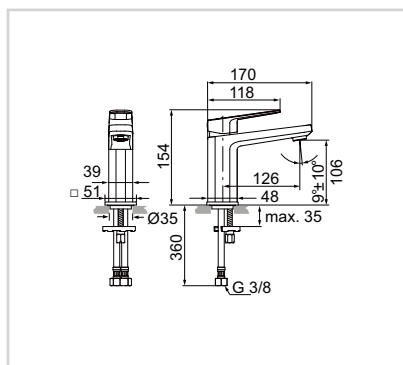

FITTINGS

Basin mixer with pop-up waste and flexible hoses

Model Price HT € Ref.

Basin Mixer	xx	A6326AA

- 28mm cartridge
- Temperature limiter
- Adjustable cascade aerator M24 5L/min
- Easy Fix
- Flexible hose G3/8 connection
- Metal pop-up waste
- Chrome

Basin mixer without pop-up waste and flexible hoses

Model Price HT € Ref.

Basin Mixer	xx	A6327AA

- 28mm cartridge
- Temperature limiter
- Adjustable cascade aerator M24 5L/min
- Easy Fix
- Flexible hose G3/8 connection
- Chrome

Basin vessel mixer with pop-up waste and flexible hose

Model Price HT € Ref.

Basin Vessel Mixer	xx	A6328AA

- 28mm cartridge
- Temperature limiter
- Adjustable cascade aerator M24 5L/min
- Easy Fix
- Flexible hose G3/8 connection
- Metal pop-up waste
- Chrome