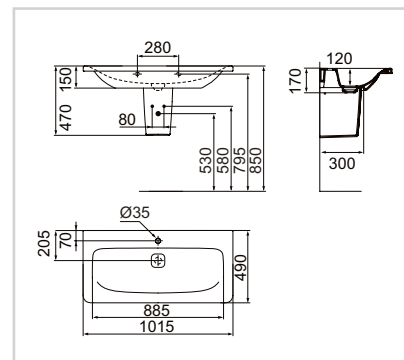

Double vanity 1200mm (no taphole)

Model	Price HT €	Ref.
White (non FBU)*	xx	K087401
Coloured rim (non FBU)*	xx	K0874FM

- No tap holes
- Idealflow hidden overflow
- 2 ceramic waste covers
- Wall mounted
- To be installed with Tonic II semi pedestal T429301 or full pedestal T429201 or basin structure R4324
- Chrome design siphon optional R6625AA
- Standard Idealflow siphon N8326AA included

* Not to be used in combination with basin unit.

Vanity 1000mm

Model	Price HT €	Ref.
White	xx	K086201
Coloured rim	xx	K0862FM

- Tap hole
- Idealflow hidden overflow
- Ceramic waste cover
- Wall mounted
- To be installed with furniture basin unit R4304
- Compatible with Softmood, Strada extension and Simplicity furnitures

Vanity 1000mm

Model	Price HT €	Ref.
White (non FBU)*	xx	K087201
Coloured rim (non FBU)*	xx	K0872FM

- Tap hole
- Idealflow hidden overflow
- Ceramic waste cover
- Wall mounted
- To be Tonic II semi pedestal T429301 or full pedestal T429201 or basin structure R4324
- Chrome design siphon optional R6625AA
- Standard Idealflow siphon N8326AA included

* Not to be used in combination with basin unit.