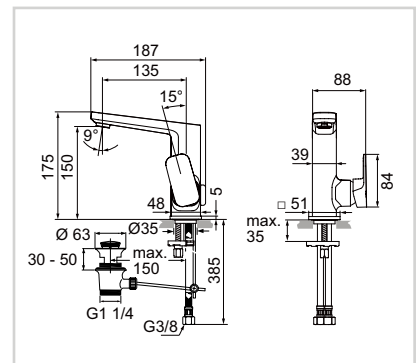

Basin vessel mixer without pop-up waste and flexible hoses

Model	Price HT €	Ref.
Basin Vessel Mixer	xx	A6329AA

- 28mm cartridge
- Temperature limiter
- Adjustable cascade aerator M24 5L/min
- Easy Fix
- Flexible hose G3/8 connection
- Chrome

Basin vessel mixer without pop-up waste and flexible hoses

Model	Price HT €	Ref.
Basin Vessel Mixer	xx	A6333AA

- 28mm cartridge
- Temperature limiter
- Adjustable cascade aerator M24 5L/min
- Easy Fix
- Flexible hose G3/8 connection
- Chrome

Basin high spout mixer with pop-up waste and flexible hoses

Model	Price HT €	Ref.
Basin high spout mixer	xx	A6332AA

- 28mm cartridge
- Temperature limiter
- Adjustable cascade aerator M24 5L/min
- Easy Fix
- Flexible hose G3/8 connection
- Metal pop-up waste
- Chrome