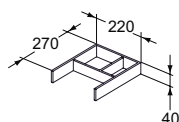

LED light

Model	Price HT €	Ref.
Light	xx	R433467

- LED light IP44 certified

Divider

Model	Price HT €	Ref.
Divider	xx	R4337WG

Transparent box with lid

Model	Price HT €	Ref.
Box	xx	RV05667