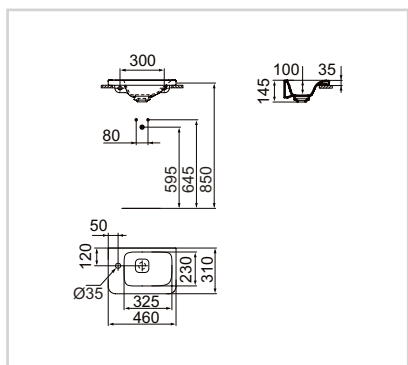

Guest basin asymmetric 450mm - Left

Model	Price HT €	Ref.
White (non FBU)*	xx	K057501
Coloured rim (non FBU)*	xx	K0875FM

- Tap hole
- Idealflow hidden overflow
- Ceramic waste cover
- Wall mounted
- To be installed with Tonic II basin structure R4314
- Chrome design siphon optional R6625AA
- Standard Idealflow siphon (N8326AA) included

* Not to be used in combination with basin unit.

Guest basin asymmetric 450mm -Right

Model	Price HT €	Ref.
White	xx	K086701
Coloured rim	xx	K0867FM

- Tap hole
- Idealflow hidden overflow
- Ceramic waste cover
- Wall mounted
- Tonic II guest basin unit R4306 (New Idealflow Space included in furniture)

Guest basin asymmetric 450mm -Right

Model	Price HT €	Ref.
White (non FBU)*	xx	K087601
Coloured rim (non FBU)*	xx	K0876FM

- Tap hole
- Idealflow hidden overflow
- Ceramic waste cover
- Wall mounted
- To be installed with Tonic II basin structure R4314
- Chrome design siphon optional R6625AA
- Standard Idealflow siphon (N8326AA) included

* Not to be used in combination with basin unit.