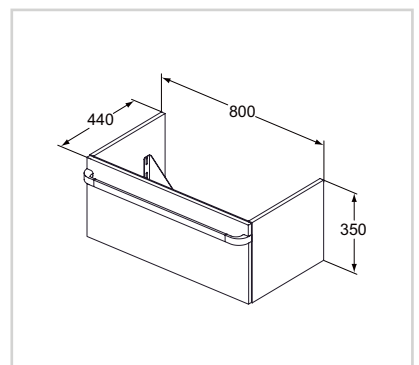

FURNITURE

Basin storage unit
1200mm

Model	Price HT €	Ref.
Glossy White	xx	R4305WG
Glossy light grey	xx	R4305FA
Glossy light brown	xx	R4305FC
Wood light brown	xx	R4305FF
Wood light grey	xx	R4305FE

- Depth 440mm
- 2 drawers with soft closing
- Range available in various finishes - for detail, refer to the finishes on p. 22
- 2 white dividers removable
- 4 transparent boxes with lid removable
- Coloured antislip plastic mat in 2 colours: light grey or light brown
- 2 LED light IP44 included with sensor - rechargeable by USB.
- Space Idealflow siphon included
- Wall mounted installation
- Handle 1200mm in metal sold separately in 3 different finishes: glossy white, chrome plated or mat brown with soft touch effect
- To be used in combination with vanity K0870 or K0871

Basin storage unit
1000mm

Model	Price HT €	Ref.
Glossy White	xx	R4304WG
Glossy light grey	xx	R4304FA
Glossy light brown	xx	R4304FC
Wood light brown	xx	R4304FF
Wood light grey	xx	R4304FE

- Depth 440mm
- 1 drawer with soft closing
- Range available in various finishes - for detail, refer to the finishes on p. 22
- 2 white dividers removable
- 4 transparent boxes with lid removable
- Coloured antislip plastic mat in 2 colours: light grey or light brown
- 2 LED light IP44 included with sensor - rechargeable by USB.
- Space Idealflow siphon included
- Wall mounted installation
- Handle 1000mm in metal sold separately in 3 different finishes: glossy white, chrome plated or mat brown with soft touch effect
- To be used in combination with vanity K0862

Basin storage unit
800mm

Model	Price HT €	Ref.
Glossy White	xx	R4303WG
Glossy light grey	xx	R4303FA
Glossy light brown	xx	R4303FC
Wood light brown	xx	R4303FF
Wood light grey	xx	R4303FE