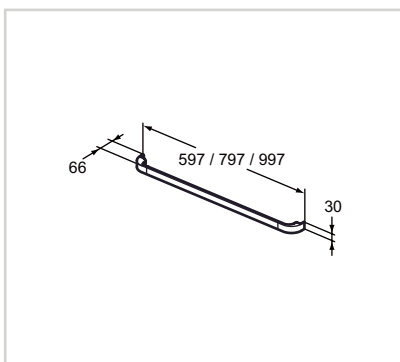

FURNITURE

Handle 1000 - 800 - 600mm

Model	Price HT €	Ref.
Chrome-Plated	xx	R4360AA
Glossy White	xx	R4360WG
Brown	xx	R4360FM

- Design Metal handle 1000mm with double function: handle and towel bar
- 3 finishes: glossy white, chrome plated or brown with soft touch effect

Model	Price HT €	Ref.
Chrome-Plated	xx	R4359AA
Glossy White	xx	R4359WG
Brown	xx	R4359FM

- Design Metal handle 800mm with double function: handle and towel bar
- 3 finishes: glossy white, chrome plated or brown with soft touch effect

Model	Price HT €	Ref.
Chrome-Plated	xx	R4358AA
Glossy White	xx	R4358WG
Brown	xx	R4358FM

- Design Metal handle 600mm with double function: handle and towel bar
- 3 finishes: glossy white, chrome plated or brown with soft touch effect NB: 1 handle 600mm needed for column 600mm

Handle 500 - 450 - 350mm

Model	Price HT €	Ref.
Chrome-Plated	xx	R4357AA
Glossy White	xx	R4357WG
Brown	xx	R4357FM

- Design Metal handle 500mm with double function: handle and towel bar
- 3 finishes: glossy white, chrome plated or brown with soft touch effect

Model	Price HT €	Ref.
Chrome-Plated	xx	R4356AA
Glossy White	xx	R4356WG
Brown	xx	R4356FM

- Design Metal handle 450mm with double function: handle and towel bar
- 3 finishes: glossy white, chrome plated or brown with soft touch effect

Model	Price HT €	Ref.
Chrome-Plated	xx	R4355AA
Glossy White	xx	R4355WG
Brown	xx	R4355FM

- Design Metal handle 350mm with double function: handle and towel bar
- 3 finishes: glossy white, chrome plated or brown with soft touch effect NB: 2 handles 350mm needed for column 350mm

Worktop for basin structure 1200 - 1000mm

Model	Price HT €	Ref.
Glossy White	xx	R4324WG
Glossy light grey	xx	R4324FA
Glossy light brown	xx	R4324FC
Wood light brown	xx	R4324FF
Wood light grey	xx	R4324FE