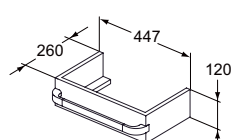

Basin structure 500mm for vanities, vessels or shelves

Model	Price HT €	Ref.
Glossy White	xx	R4309WG
Glossy light grey	xx	R4309FA
Glossy light brown	xx	R4309FC
Wood light brown	xx	R4309FF
Wood light grey	xx	R4309FE

- Space-saving: only 36 cm depth
- Wall mounted with 2 sides installation: one side for vanities, other side for worktops
- To be installed with or without design handle R4357 - 500mm (sold separately in 3 different finishes to combine: white, chrome plated or brown)

Basin structure 450mm for vanities, vessels or shelves

Model	Price HT €	Ref.
Glossy White	xx	R4314WG
Glossy light grey	xx	R4314FA
Glossy light brown	xx	R4314FC
Wood light brown	xx	R4314FF
Wood light grey	xx	R4314FE

- Wall mounted with 2 sides installation: one side for vanities, other side for worktops
- To be installed with or without design handle R4356 - 450mm (sold separately in 3 different finishes to combine: white, chrome plated or brown)

Handle 1200mm

Model	Price HT €	Ref.
Chrome-Plated	xx	R4361AA
Glossy white	xx	R4361WG
Brown	xx	R4361FM

- Design Metal handle 1200mm with double function: handle and towel bar
- 3 finishes: glossy white, chrome plated or brown with soft touch effect