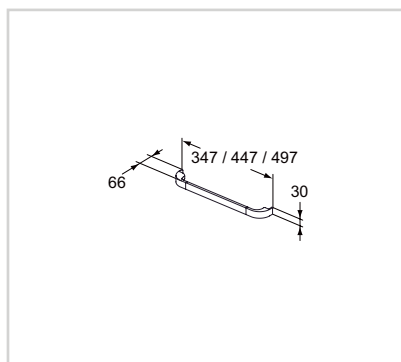

FURNITURE

Handle 1000 - 800 - 600mm

Model	Price HT €	Ref.
Chrome-Plated	xx	R4360AA
Glossy White	xx	R4360WG
Brown	xx	R4360FM

- Design Metal handle 1000mm with double function: handle and towel bar
- 3 finishes: glossy white, chrome plated or brown with soft touch effect

Model	Price HT €	Ref.
Chrome-Plated	xx	R4359AA
Glossy White	xx	R4359WG
Brown	xx	R4359FM

- Design Metal handle 800mm with double function: handle and towel bar
- 3 finishes: glossy white, chrome plated or brown with soft touch effect

Model	Price HT €	Ref.
Chrome-Plated	xx	R4358AA
Glossy White	xx	R4358WG
Brown	xx	R4358FM

- Design Metal handle 600mm with double function: handle and towel bar
- 3 finishes: glossy white, chrome plated or brown with soft touch effect NB: 1 handle 600mm needed for column 600mm

Handle 500 - 450 - 350mm

Model	Price HT €	Ref.
Chrome-Plated	xx	R4357AA
Glossy White	xx	R4357WG
Brown	xx	R4357FM

- Design Metal handle 500mm with double function: handle and towel bar
- 3 finishes: glossy white, chrome plated or brown with soft touch effect

Model	Price HT €	Ref.
Chrome-Plated	xx	R4356AA
Glossy White	xx	R4356WG
Brown	xx	R4356FM

- Design Metal handle 450mm with double function: handle and towel bar
- 3 finishes: glossy white, chrome plated or brown with soft touch effect

Model	Price HT €	Ref.
Chrome-Plated	xx	R4355AA
Glossy White	xx	R4355WG
Brown	xx	R4355FM

- Design Metal handle 350mm with double function: handle and towel bar
- 3 finishes: glossy white, chrome plated or brown with soft touch effect NB: 2 handles 350mm needed for column 350mm

Worktop for basin structure 1200 - 1000mm

Model	Price HT €	Ref.
Glossy White	xx	R4324WG
Glossy light grey	xx	R4324FA
Glossy light brown	xx	R4324FC
Wood light brown	xx	R4324FF
Wood light grey	xx	R4324FE