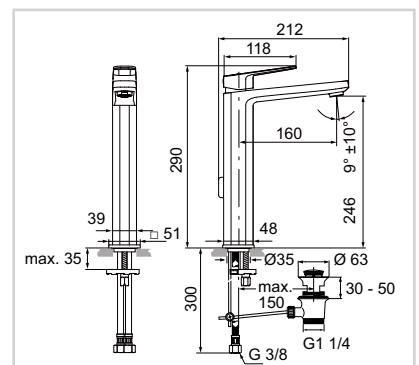

FITTINGS

Basin mixer with pop-up waste and flexible hoses

Model Price HT € Ref.

Basin Mixer	xx	A6326AA

- 28mm cartridge
- Temperature limiter
- Adjustable cascade aerator M24 5L/min
- Easy Fix
- Flexible hose G3/8 connection
- Metal pop-up waste
- Chrome

Basin mixer without pop-up waste and flexible hoses

Model Price HT € Ref.

Basin Mixer	xx	A6327AA

- 28mm cartridge
- Temperature limiter
- Adjustable cascade aerator M24 5L/min
- Easy Fix
- Flexible hose G3/8 connection
- Chrome

Basin vessel mixer with pop-up waste and flexible hose

Model Price HT € Ref.

Basin Vessel Mixer	xx	A6328AA

- 28mm cartridge
- Temperature limiter
- Adjustable cascade aerator M24 5L/min
- Easy Fix
- Flexible hose G3/8 connection
- Metal pop-up waste
- Chrome