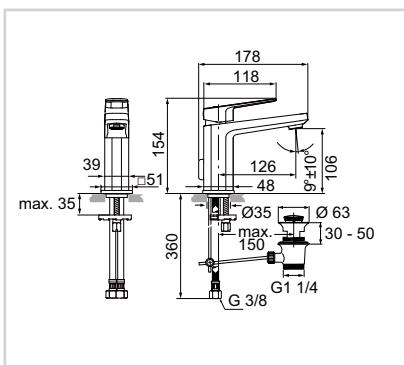

FITTINGS

Basin mixer with pop-up waste and flexible hoses

Model Price HT € Ref.

Basin Mixer	xx	A6326AA

- 28mm cartridge
- Temperature limiter
- Adjustable cascade aerator M24 5L/min
- Easy Fix
- Flexible hose G3/8 connection
- Metal pop-up waste
- Chrome

Basin mixer without pop-up waste and flexible hoses

Model Price HT € Ref.

Basin Mixer	xx	A6327AA

- 28mm cartridge
- Temperature limiter
- Adjustable cascade aerator M24 5L/min
- Easy Fix
- Flexible hose G3/8 connection
- Chrome

Basin vessel mixer with pop-up waste and flexible hose

Model Price HT € Ref.

Basin Vessel Mixer	xx	A6328AA

- 28mm cartridge
- Temperature limiter
- Adjustable cascade aerator M24 5L/min
- Easy Fix
- Flexible hose G3/8 connection
- Metal pop-up waste
- Chrome