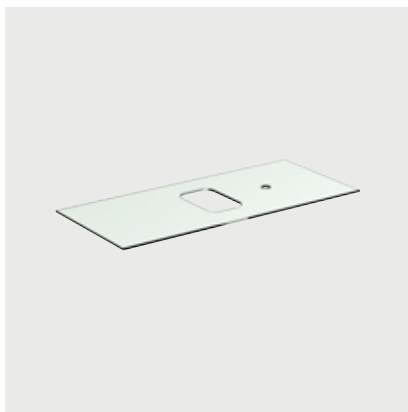

Worktop for asymmetric vessel 1000 - 800mm

Model	Price HT €	Ref.
1000mm	xx	R4336SA

- Tempered glass in white finish
- Thickness 10mm
- Fully compatible with Tonic II asymmetric vessel
- For vessel installation on basin unit or basin structure 1000mm
- With tap hole

Model	Price HT €	Ref.
800mm	xx	R4335SA

- Tempered glass in white finish
- Thickness 10mm
- Fully compatible with Tonic II asymmetric vessel
- For vessel installation on basin unit or basin structure 800mm
- With tap hole