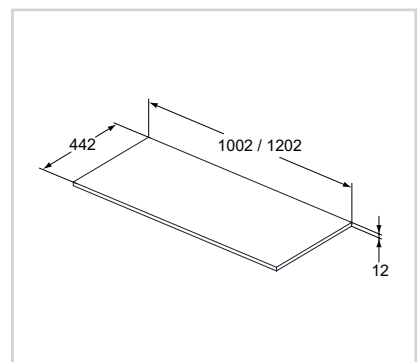

FURNITURE

Handle 1000 - 800 - 600mm

Model	Price HT €	Ref.
Chrome-Plated	xx	R4360AA
Glossy White	xx	R4360WG
Brown	xx	R4360FM

- Design Metal handle 1000mm with double function: handle and towel bar
- 3 finishes: glossy white, chrome plated or brown with soft touch effect

Model	Price HT €	Ref.
Chrome-Plated	xx	R4359AA
Glossy White	xx	R4359WG
Brown	xx	R4359FM

- Design Metal handle 800mm with double function: handle and towel bar
- 3 finishes: glossy white, chrome plated or brown with soft touch effect

Model	Price HT €	Ref.
Chrome-Plated	xx	R4358AA
Glossy White	xx	R4358WG
Brown	xx	R4358FM

- Design Metal handle 600mm with double function: handle and towel bar
- 3 finishes: glossy white, chrome plated or brown with soft touch effect NB: 1 handle 600mm needed for column 600mm

Handle 500 - 450 - 350mm

Model	Price HT €	Ref.
Chrome-Plated	xx	R4357AA
Glossy White	xx	R4357WG
Brown	xx	R4357FM

- Design Metal handle 500mm with double function: handle and towel bar
- 3 finishes: glossy white, chrome plated or brown with soft touch effect

Model	Price HT €	Ref.
Chrome-Plated	xx	R4356AA
Glossy White	xx	R4356WG
Brown	xx	R4356FM

- Design Metal handle 450mm with double function: handle and towel bar
- 3 finishes: glossy white, chrome plated or brown with soft touch effect

Model	Price HT €	Ref.
Chrome-Plated	xx	R4355AA
Glossy White	xx	R4355WG
Brown	xx	R4355FM

- Design Metal handle 350mm with double function: handle and towel bar
- 3 finishes: glossy white, chrome plated or brown with soft touch effect NB: 2 handles 350mm needed for column 350mm

Worktop for basin structure 1200 - 1000mm

Model	Price HT €	Ref.
Glossy White	xx	R4324WG
Glossy light grey	xx	R4324FA
Glossy light brown	xx	R4324FC
Wood light brown	xx	R4324FF
Wood light grey	xx	R4324FE