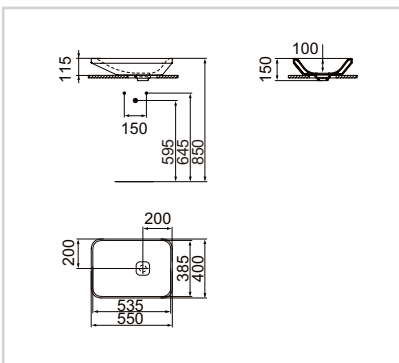

VESSELS

Vessel 550mm asymmetric

Model	Price HT €	Ref.
White	xx	K083301
Coloured rim	xx	K0833FM

- No tap hole
- No overflow
- Ceramic waste cover
- Cutting template and fixing kit included
- To be installed with Tonic II furniture basin units R4303 or R4304 & worktops R4335 or R4336 or basin structures with worktops R4322, R4335 or R4323, R4336
- Chromed design siphon R6625AA
- Compatible with existing Dea and Softmood vessels cutting templates

Vessel 550mm symmetric

Model	Price HT €	Ref.
White	xx	K083401
Coloured rim	xx	K0834FM

- No tap hole
- No overflow
- Ceramic waste cover
- Cutting template and fixing kit included
- Tonic II furniture basin units R4302, R4303, R4304 or R4305 or basin structures with worktops R4321, R4330, R4322, R4331, R4323, R4332 or R4324, R4333
- Chromed design siphon R6625AA
- Compatible with existing Dea and Softmood vessels cutting templates

GUEST BASINS

Guest basin asymmetric 450mm - Left

Model	Price HT €	Ref.
White	xx	K086601
Coloured rim	xx	K0866FM

- Tap hole
- Idealflow hidden overflow
- Ceramic waste cover
- Wall mounted
- Tonic II guest basin unit R4318 (New Idealflow Space included in furniture)