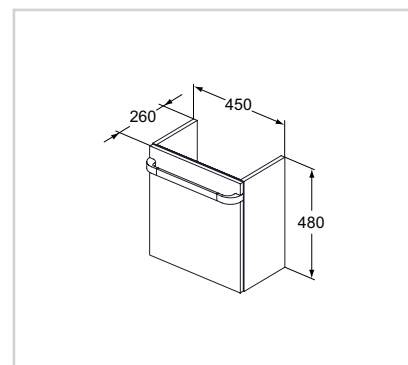

Basin storage unit 600mm

Model	Price HT €	Ref.
Glossy White	xx	R4302WG
Glossy light grey	xx	R4302FA
Glossy light brown	xx	R4302FC
Wood light brown	xx	R4302FF
Wood light grey	xx	R4302FE

- Depth 440mm
- 1 drawer with soft closing
- Range available in various finishes - for detail, refer to the finishes on p. 22
- 1 white divider removable
- 2 transparent boxes with lid removable
- Coloured antislip plastic mat in 2 colours: light grey or light brown
- 1 LED light IP44 included with sensor - rechargeable by USB.
- Space Idealflow siphon included
- Wall mounted installation
- Handle 600mm in metal sold separately in 3 different finishes: glossy white, chrome plated or mat brown with soft touch effect
- To be used in combination with vanity K0837

Basin storage unit 500mm

Model	Price HT €	Ref.
Glossy White	xx	R4301WG
Glossy light grey	xx	R4301FA
Glossy light brown	xx	R4301FC
Wood light brown	xx	R4301FF
Wood light grey	xx	R4301FE

- Depth 360mm
- Space saving
- 1 drawer with soft closing
- Range available in various finishes - for detail, refer to the finishes on p. 22
- 1 white divider removable
- 2 transparent boxes with lid removable
- Coloured antislip plastic mat in 2 colours: light grey or light brown
- 1 LED light IP44 included with sensor - rechargeable by USB.
- Space saving siphon included
- Wall mounted installation
- Handle 500mm in metal sold separately
- To be used in combination with vanity K0868

Handwash basin unit 450mm (left and right versions)

Model	Price HT €	Ref.
Right handed		
Glossy White	xx	R4306WG
Glossy light grey	xx	R4306FA
Glossy light brown	xx	R4306FC
Wood light brown	xx	R4306FF
Wood light grey	xx	R4306FE

Model	Price HT €	Ref.
Left handed		
Glossy White	xx	R4318WG
Glossy light grey	xx	R4318FA
Glossy light brown	xx	R4318FC
Wood light brown	xx	R4318FF
Wood light grey	xx	R4318FE