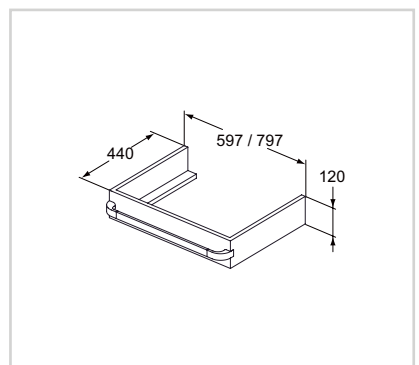

FURNITURE

Basin structure 1200 for vanities, vessels or shelves

Model	Price HT €	Ref.
Glossy White	xx	R4313WG
Glossy light grey	xx	R4313FA
Glossy light brown	xx	R4313FC
Wood light brown	xx	R4313FF
Wood light grey	xx	R4313FE

- Wall mounted with 2 sides installation: one side for vanities, other side for worktops
- To be installed with or without design handle R4361 - 1200mm (sold separately in 3 different finishes to combine: white, chrome plated or brown)

Basin structure 1000mm for vanities, vessels or shelves

Model	Price HT €	Ref.
Glossy White	xx	R4312WG
Glossy light grey	xx	R4312FA
Glossy light brown	xx	R4312FC
Wood light brown	xx	R4312FF
Wood light grey	xx	R4312FE

- Wall mounted with 2 sides installation: one side for vanities, other side for worktops
- To be installed with or without design handle R4360 - 1000mm (sold separately in 3 different finishes to combine: white, chrome plated or brown)

Basin structure 800 - 600mm for vanities, vessels or shelves

Model	Price HT €	Ref.
Glossy White	xx	R4311WG
Glossy light grey	xx	R4311FA
Glossy light brown	xx	R4311FC
Wood light brown	xx	R4311FF
Wood light grey	xx	R4311FE

- Wall mounted with 2 sides installation: one side for vanities, other side for worktops
- To be installed with or without design handle R4359 - 800mm (sold separately in 3 different finishes to combine: white, chrome plated or brown)

Model	Price HT €	Ref.
Glossy White	xx	R4310WG
Glossy light grey	xx	R4310FA
Glossy light brown	xx	R4310FC
Wood light brown	xx	R4310FF
Wood light grey	xx	R4310FE

- Wall mounted with 2 sides installation: one side for vanities, other side for worktops
- To be installed with or without design handle R4358 - 600mm (sold separately in 3 different finishes to combine: white, chrome plated or brown)