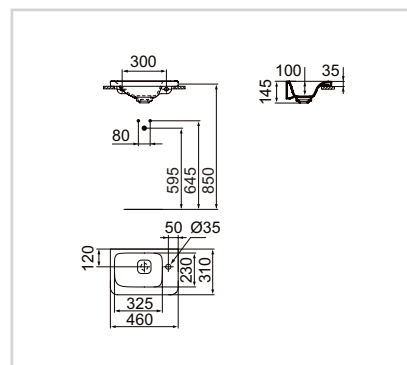

Guest basin asymmetric 450mm - Left

Model	Price HT €	Ref.
White (non FBU)*	xx	K057501
Coloured rim (non FBU)*	xx	K0875FM

- Tap hole
- Idealflow hidden overflow
- Ceramic waste cover
- Wall mounted
- To be installed with Tonic II basin structure R4314
- Chrome design siphon optional R6625AA
- Standard Idealflow siphon (N8326AA) included

* Not to be used in combination with basin unit.

Guest basin asymmetric 450mm -Right

Model	Price HT €	Ref.
White	xx	K086701
Coloured rim	xx	K0867FM

- Tap hole
- Idealflow hidden overflow
- Ceramic waste cover
- Wall mounted
- Tonic II guest basin unit R4306 (New Idealflow Space included in furniture)

Guest basin asymmetric 450mm -Right

Model	Price HT €	Ref.
White (non FBU)*	xx	K087601
Coloured rim (non FBU)*	xx	K0876FM

- Tap hole
- Idealflow hidden overflow
- Ceramic waste cover
- Wall mounted
- To be installed with Tonic II basin structure R4314
- Chrome design siphon optional R6625AA
- Standard Idealflow siphon (N8326AA) included

* Not to be used in combination with basin unit.