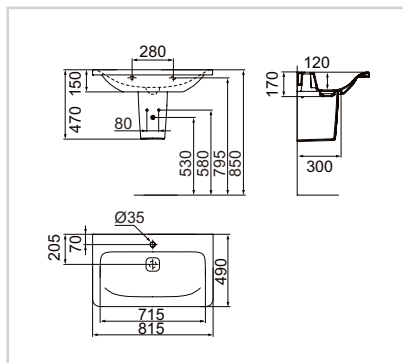

VANITIES

Vanity 800mm

Model	Price HT €	Ref.
White	xx	K083901
Coloured rim	xx	K0839FM

- Tap hole
- Idealflow hidden overflow
- Ceramic waste cover
- Wall mounted
- To be installed with furniture basin unit R4303
- Idealflow II space siphon included in basin unit 800mm
- Compatible with Softmood, Strada extension and Simplicity furnitures

Vanity 800mm

Model	Price HT €	Ref.
White (non FBU)*	xx	K087901
Coloured rim (non FBU)*	xx	K0879FM

- Tap hole
- Idealflow hidden overflow
- Ceramic waste cover
- Wall mounted
- To be installed with Tonic II semi pedestal T429301 or full pedestal T429201 or basin structure R4311
- Chrome design siphon optional R6625AA
- Standard Idealflow siphon N8326AA included

* Not to be used in combination with basin unit.

Vanity 600mm

Model	Price HT €	Ref.
White	xx	K083701
Coloured rim	xx	K0837FM

- Tap hole
- Idealflow hidden overflow
- Ceramic waste cover
- Wall mounted
- To be installed with furniture basin unit R4302
- Idealflow II space siphon included in basin unit 600mm
- Compatible with Softmood and Simplicity furnitures