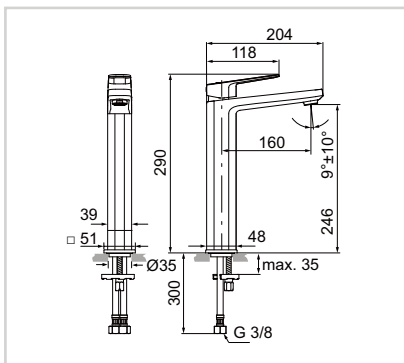

Basin vessel mixer without pop-up waste and flexible hoses

Model	Price HT €	Ref.
Basin Vessel Mixer	xx	A6329AA

- 28mm cartridge
- Temperature limiter
- Adjustable cascade aerator M24 5L/min
- Easy Fix
- Flexible hose G3/8 connection
- Chrome

Basin vessel mixer without pop-up waste and flexible hoses

Model	Price HT €	Ref.
Basin Vessel Mixer	xx	A6333AA

- 28mm cartridge
- Temperature limiter
- Adjustable cascade aerator M24 5L/min
- Easy Fix
- Flexible hose G3/8 connection
- Chrome

Basin high spout mixer with pop-up waste and flexible hoses

Model	Price HT €	Ref.
Basin high spout mixer	xx	A6332AA

- 28mm cartridge
- Temperature limiter
- Adjustable cascade aerator M24 5L/min
- Easy Fix
- Flexible hose G3/8 connection
- Metal pop-up waste
- Chrome