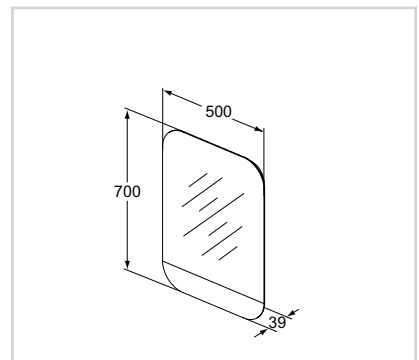

FURNITURE

High cabinet 350mm

Model Price HT € Ref.
Right Handed

Model	Price HT €	Ref.
Glossy White	xx	R4315WG
Glossy light grey	xx	R4315FA
Glossy light brown	xx	R4315FC
Wood light brown	xx	R4315FF
Wood light grey	xx	R4315FE

Model Price HT € Ref.
Left handed

Model	Price HT €	Ref.
Glossy White	xx	R4319WG
Glossy light grey	xx	R4319FA
Glossy light brown	xx	R4319FC
Wood light brown	xx	R4319FF
Wood light grey	xx	R4319FE

- Wall mounted installation
- 2 doors with soft closing
- 3 internal glass shelves behind the top door, 1 glass shelf behind the bottom door
- 2 design handles 350mm in metal needed - sold separately in 3 different finishes to combine: glossy white, chrome plated or mat brown with soft touch effect

Antisteam mirror with light 1200 - 1000 - 800 - 600mm

Model Price HT € Ref.

Model	Price HT €	Ref.
1200mm	xx	R4348KP
1000mm	xx	R4347KP
800mm	xx	R4346KP
600mm	xx	R4345KP

- Antisteam system
- LED light all around the mirror with integrated sensor
- Certified IP44
- Inox finish stripe at the bottom of the mirror

Mirror with light 500mm

Model Price HT € Ref.

Model	Price HT €	Ref.
500mm	xx	R4345KP

- LED light all around the mirror with integrated sensor
- Certified IP44
- Inox finish stripe at the bottom of the mirror