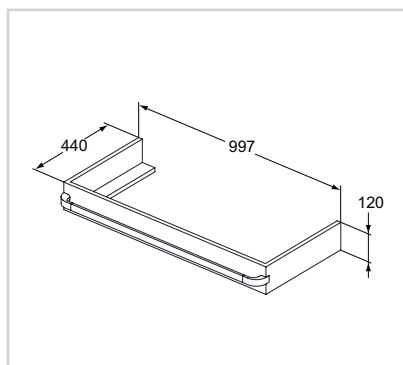

FURNITURE

Basin structure 1200 for vanities, vessels or shelves

Model	Price HT €	Ref.
Glossy White	xx	R4313WG
Glossy light grey	xx	R4313FA
Glossy light brown	xx	R4313FC
Wood light brown	xx	R4313FF
Wood light grey	xx	R4313FE

- Wall mounted with 2 sides installation: one side for vanities, other side for worktops
- To be installed with or without design handle R4361 - 1200mm (sold separately in 3 different finishes to combine: white, chrome plated or brown)

Basin structure 1000mm for vanities, vessels or shelves

Model	Price HT €	Ref.
Glossy White	xx	R4312WG
Glossy light grey	xx	R4312FA
Glossy light brown	xx	R4312FC
Wood light brown	xx	R4312FF
Wood light grey	xx	R4312FE

- Wall mounted with 2 sides installation: one side for vanities, other side for worktops
- To be installed with or without design handle R4360 - 1000mm (sold separately in 3 different finishes to combine: white, chrome plated or brown)

Basin structure 800 - 600mm for vanities, vessels or shelves

Model	Price HT €	Ref.
Glossy White	xx	R4311WG
Glossy light grey	xx	R4311FA
Glossy light brown	xx	R4311FC
Wood light brown	xx	R4311FF
Wood light grey	xx	R4311FE

- Wall mounted with 2 sides installation: one side for vanities, other side for worktops
- To be installed with or without design handle R4359 - 800mm (sold separately in 3 different finishes to combine: white, chrome plated or brown)

Model	Price HT €	Ref.
Glossy White	xx	R4310WG
Glossy light grey	xx	R4310FA
Glossy light brown	xx	R4310FC
Wood light brown	xx	R4310FF
Wood light grey	xx	R4310FE

- Wall mounted with 2 sides installation: one side for vanities, other side for worktops
- To be installed with or without design handle R4358 - 600mm (sold separately in 3 different finishes to combine: white, chrome plated or brown)