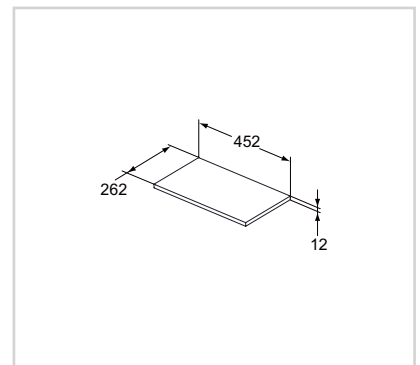

Worktop for basin structure 800 - 600mm

Model	Price HT €	Ref.
Glossy White	xx	R4322WG
Glossy light grey	xx	R4322FA
Glossy light brown	xx	R4322FC
Wood light brown	xx	R4322FF
Wood light grey	xx	R4322FE

- To be used with basin structure 800mm for shelf installation
- Can be used for vessel installation: hole being done by the installer, giving total flexibility"

Model	Price HT €	Ref.
Glossy White	xx	R4321WG
Glossy light grey	xx	R4321FA
Glossy light brown	xx	R4321FC
Wood light brown	xx	R4321FF
Wood light grey	xx	R4321FE

- To be used with basin structure 600mm for shelf installation
- Can be used for vessel installation: hole being done by the installer, giving total flexibility"

Worktop for basin structure 500mm

Model	Price HT €	Ref.
Glossy White	xx	R4320WG
Glossy light grey	xx	R4320FA
Glossy light brown	xx	R4320FC
Wood light brown	xx	R4320FF
Wood light grey	xx	R4320FE

- To be used with basin structure 500mm for shelf installation
- Can be used for vessel installation: hole being done by the installer, giving total flexibility"

Worktop for basin structure 450mm

Model	Price HT €	Ref.
Glossy White	xx	R4338WG
Glossy light grey	xx	R4338FA
Glossy light brown	xx	R4338FC
Wood light brown	xx	R4338FF
Wood light grey	xx	R4338FE

- To be used with basin structure 450mm for shelf installation
- Can be used for vessel installation: hole being done by the installer, giving total flexibility"