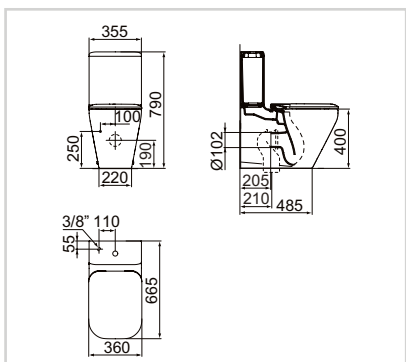

AquaBlade™ Close-couple back-to-wall bowl

Model	Price HT €	Ref.
White	xx	K316801

- New Ideal Standard AquaBlade™ technology
- Low flushing 4,5/3 litres
- Horizontal outlet
- Can be transformed in Vertical outlet (VO)
- Tank XXXXXXXX

Model	Price HT €	Ref.
White	xx	K316901

- New Ideal Standard AquaBlade™ technology
- Slim seat
- Low flushing 4,5/3 litres
- Easy removable seat
- Horizontal outlet
- Can be transformed in Vertical outlet (VO)
- Tank XXXXXXXX

AquaBlade™ Close-couple open back-to-wall bowl

Model	Price HT €	Ref.
White	xx	K317001

- New Ideal Standard AquaBlade™ technology
- Low flushing 4,5/3 litres
- Horizontal outlet
- Can be transformed in Vertical outlet (VO)
- Tank XXXXXXXX

Model	Price HT €	Ref.
White	xx	K317101

- New Ideal Standard AquaBlade™ technology
- Slim seat
- Low flushing 4,5/3 litres
- Easy removable seat
- Horizontal outlet
- Can be transformed in Vertical outlet (VO)
- Tank XXXXXXXX