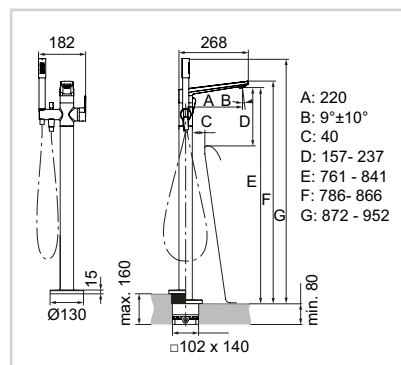

Model	Price HT €	Ref.
Bath/shower mixer rim mounted	xx	A6347AA

- Multipoint cartridge
- Temperature limiter
- Automatic diverter
- Adjustable cascade Aerator M24X1
- Handspray
- Handspray holder
- Shower hose Idealflex 1250mm
- Suitable for kit 1 A6133NU
- Chrome