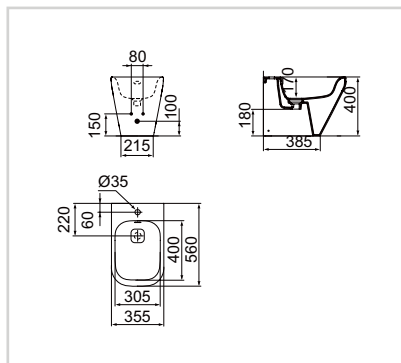

BIDETS

Wall-hung bidet

Model	Price HT €	Ref.
White	xx	K523601

- Ceramic waste cover
- Fully hidden fixations
- Oval overflow

Floorstanding bidet

Model	Price HT €	Ref.
White	xx	K523801

- Ceramic waste cover
- Fully hidden fixations
- Oval overflow