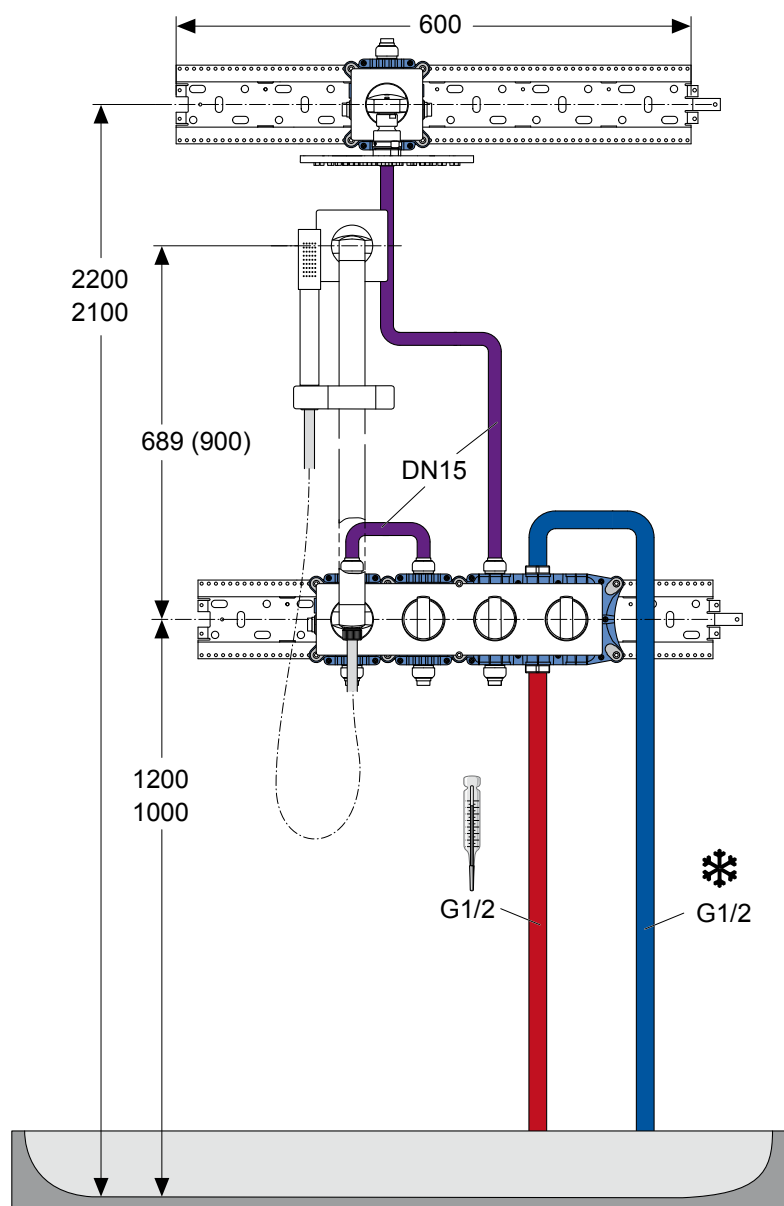

1 × A1503NU
mounting rail 60 cm

2 × A1504AA
1-hole escutcheon 83 × 83 cm

1 × A1507AA
4-hole escutcheon 83 × 332 cm

1 × A1508AA
volume knob, hand shower

1 × A1509AA
volume knob, shower head

1 × A1512AA
temperature knob

1 × A4109AA
shower hose Idealflex 1.75 m

1 × A1519AA
stick hand shower

1 × B9443AA
rain shower Idealrain 300 mm

1 × A1524AA
wall connection 370 mm

1 × A1529AA
shower rail 90 cm with integrated
wall elbow

BATHS