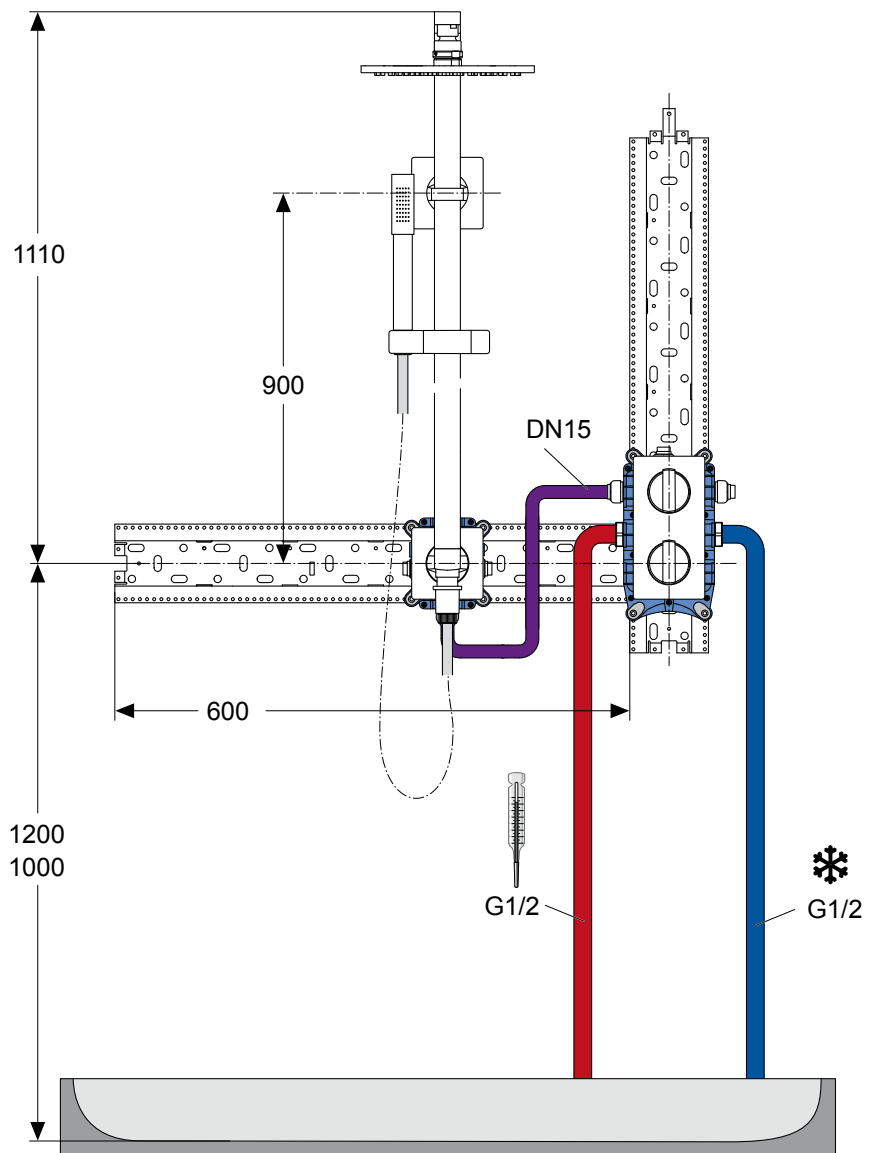

INSTALLATION

SHOWERS Individual

MODULE LIST

1 × A1500NU
built-in kit 1 THERMOSTAT

1 × A1501NU
built-in kit 1 UNIVERSAL

1 × A1503NU
mounting rail 60 cm

2 × A1504AA
1-hole escutcheon 83 × 83 cm

1 × A1505AA
2-hole escutcheon 83 × 166 cm

1 × A1509AA
volume knob, shower head

1 × A1512AA
temperature knob

1 × A4109AA
shower hose Idealflex 1.75 m

1 × A1519AA
stick hand shower

1 × B9443AA
rain shower Idealrain 300 mm

1 × A1531AA
shower system with integrated
switch-over (without hand shower)