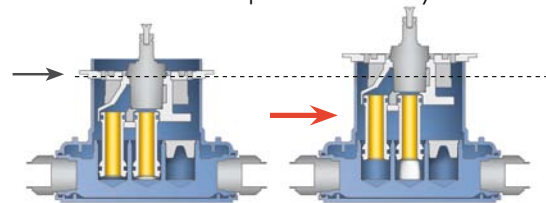

Low installation depth

With a mere 78 to 95 mm, Archimodule offers one of the shallowest installation depths on the market.

Quick connection with Simplex push-on fittings

Simplex push-on fittings make it an easy job to connect up flush-mounted modules, simply and quickly. The push-on fittings you need are included with the modules, as is a special spanner to loosen them.

As a rule, a combination of fittings consists of a thermostat unit and as many universal units as there are functions.

The result of this reduced complexity: easy ordering – and flexibility even if plans are altered at the last minute.

Flow rates

SHOWER – Elegant, Luxurious, Compact, Individual

BATH – Elegant, Luxurious, Compact, Individual

Perfect appearance with telescopic function

The telescopic function permits different installation depths of up to 17 mm to be levelled up without difficulty.