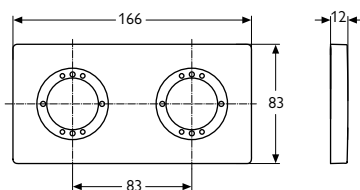

2-HOLE ESCUTCHEON 83 × 166 mm

A1505AA

- angular
- made of metal
- AA chrome

3-HOLE ESCUTCHEON 83 × 249 MM

A1506AA

- angular
- made of metal
- AA chrome

4-HOLE ESCUTCHEON 83 × 332 MM

A1507AA