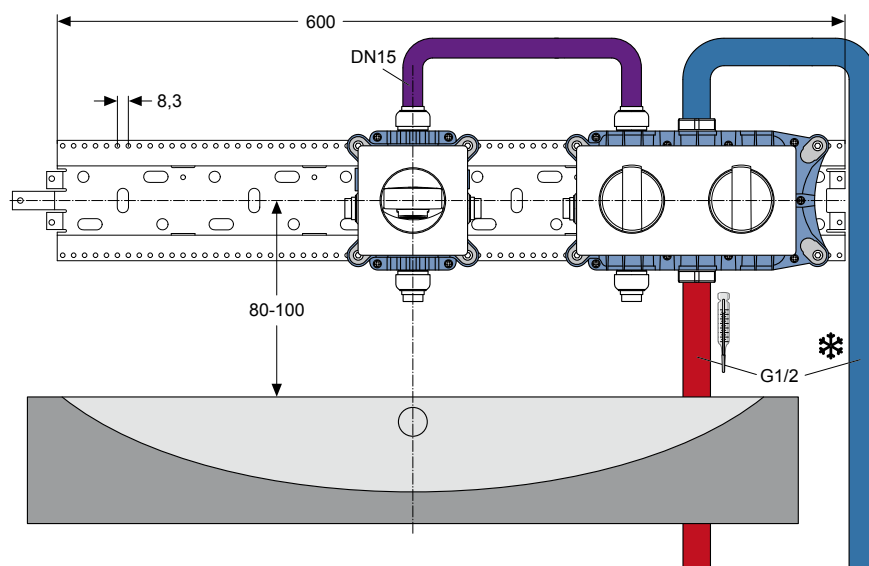

1 × A1501NU
built-in kit 1 UNIVERSAL

1 × A1504AA
1-hole escutcheon 83 × 83 mm

1 × A1505AA
2-hole escutcheon 83 × 166 mm

1 × A1511AA
volume knob, bath inlet

1 × A1512AA
temperature knob

1 × A1513AA
wall spout