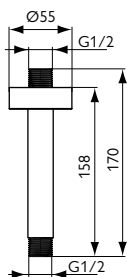

- wall connection for shower head G1/2
- including function kit 2
- without escutcheon
- AA chrome

CEILING CONNECTOR 150 MM

B9446AA

- ceiling connector for shower head G1/2
- including escutcheon
- AA chrome

SHOWER RAIL

60 CM

A1526AA

90 CM

A1528AA

- including fixing kit 2
- with pivoting rotating slider, angular
- without escutcheons
- AA chrome

with integrated wall elbow G1/2:

60 CM