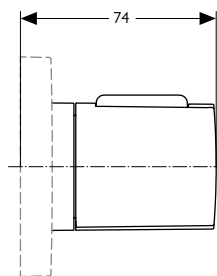

With our online configurator, you can assemble your personal design.
Just go to: www.archimodule.idealstandard.com