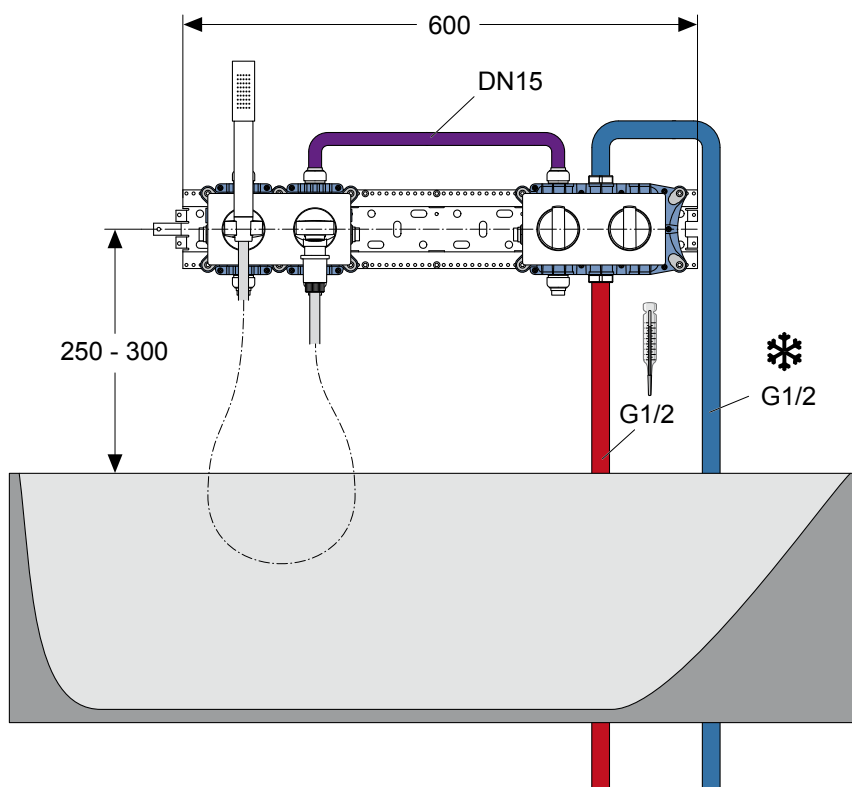

1 × A1503NU
mounting rail 60 cm

2 × A1504AA
1-hole escutcheon 83 × 83 cm

1 × A1505AA
2-hole escutcheon 83 × 166 cm

1 × A1509AA
volume knob, shower head

1 × A1512AA
temperature knob

1 × A4109AA
shower hose Idealflex 1.75 m

1 × A1519AA
stick hand shower

1 × B9443AA
rain shower Idealrain 300 mm

1 × A1531AA
shower system with integrated
switch-over (without hand shower)

BATHS

Individual

MODULE LIST

1 × A1500NU
built-in kit 1 THERMOSTAT

2 × A1501NU
built-in kit 1 UNIVERSAL

2 × A1505AA
2-hole escutcheon 83 × 166 cm

1 × A1511AA
volume knob, bath inlet

1 × A1512AA
temperature knob

1 × A1514AA
wall spout with integrated changeover
(bath-shower)