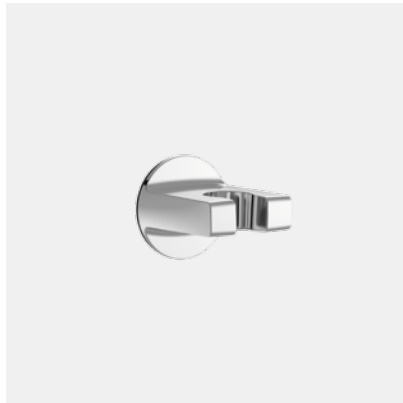

WALL BRACKET FOR HAND