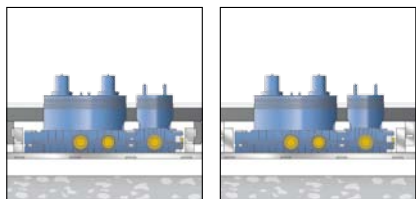

4. On-wall installation: assembly using bracket system

5. Installation on prefabricated bathroom units or bathroom pods

Depending on the installation position, one or more additional installation kits may be necessary