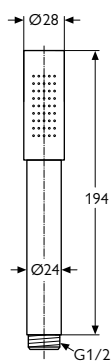

WALL BRACKET FOR HAND

A1520AA

- including fixing kit 2
- without escutcheon
- AA chrome

SHOWER WALL ELBOW

A1521AA

- including function kit 2
- including backflow preventer
- DVGW approved as intrinsically safe [German Technical and Scientific Association for Gas and Water]
- connecting thread G1/2
- without escutcheon
- AA chrome

SHOWER HOSE "IDEALFLEX"

1,25 M

A3306AA

- made of plastic
- colour: silver
- connecting thread G1/2 × G1/2

1,6 M

A3330AA

1,75 M

A4109AA