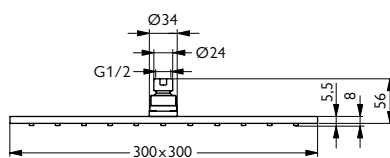

MODULE OVERVIEW

34 modules – endless possibilities.

RAIN SHOWER IDEALRAIN

Ø 300 MM

B9443AA

Ø 200 MM

B9442AA

- connecting thread G1/2
- with ball joint
- pivots through 10°
- anti-limescale function
- AA chrome

RAIN SHOWER IDEALRAIN PRO

300 × 300 MM

B9844AA

400 × 400 MM

B9845AA

- connecting thread G1/2
- with ball joint
- pivots through 10°
- anti-limescale function
- AA chrome

WALL CONNECTION 370MM

A1524AA

- wall connection for shower head G1/2
- including function kit 2
- without escutcheon
- AA chrome