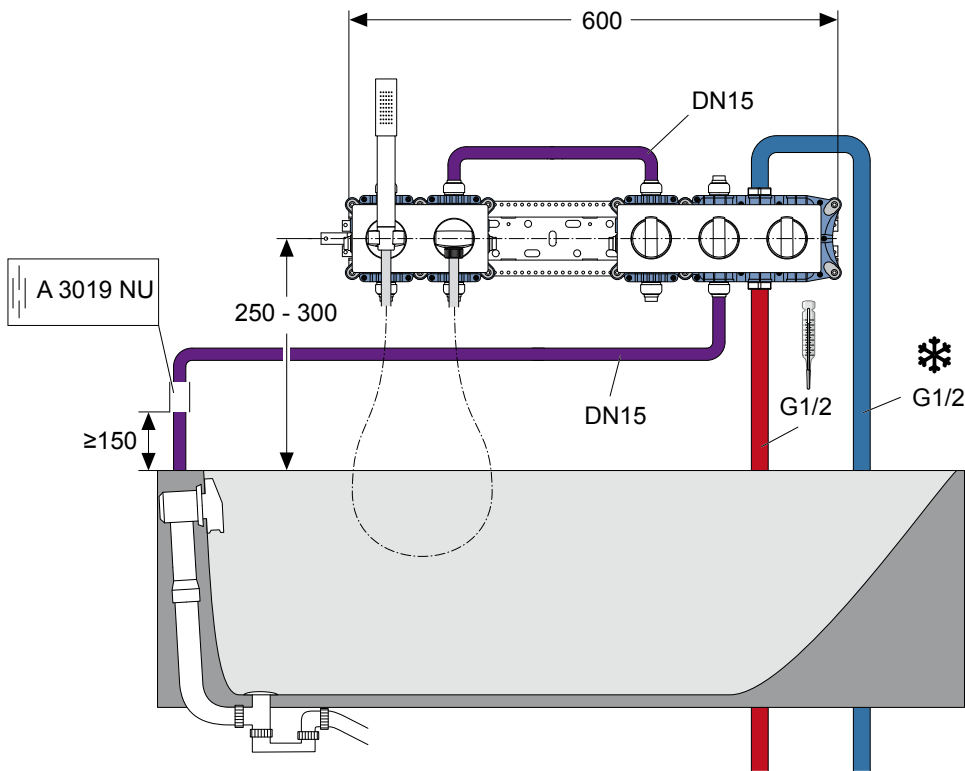

1 × A1506AA
3 hole escutcheon 83 × 249 cm

1 × A1508AA
volume knob, hand shower

1 × A1509AA
volume knob, shower head

1 × A1512AA
temperature knob

1 × A3306AA
shower hose Idealflex 1,25 m

1 × A1519AA
stick hand shower

1 × A1520AA
wall bracket for hand shower

1 × A1521AA
wall elbow, flush-mounted

1 × B9443AA
rain shower Idealrain 300 mm

1 × A1524AA
wall connection 370 mm

BATHS

Elegant

MODULE LIST

1 × A1500NU
built-in kit 1 THERMOSTAT

3 × A1501NU
built-in kit 1 UNIVERSAL

1 × A1505AA
2-hole escutcheon 83 × 166 cm

1 × A1506AA
3-hole escutcheon 83 × 249 cm

1 × A1508AA
volume knob, hand shower

1 × A1511AA
volume knob, bath inlet

1 × A1512AA
temperature knob

1 × A3306AA
shower hose Idealflex 1.25 m

1 × A1519AA
stick hand shower

1 × A1520AA
wall bracket for hand shower

1 × A1521AA
wall elbow, flush-mounted

Flexible assembly

The installations shown are intended as examples only. The modules can also be assembled in different configurations – just as individual conditions demand.