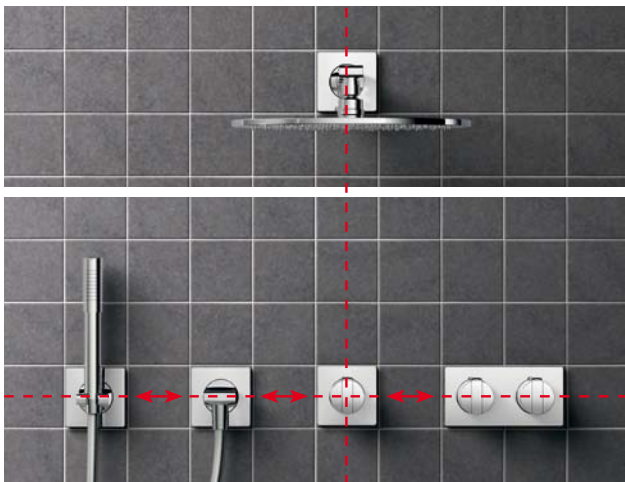

THE SYSTEM

Accept no compromises.

Design your bathroom exactly as you wish – without ifs or buts. With the modular fittings system Archimodule, you can choose individual solutions which are tailor-made to your requirements. The innovative fittings technology from Archimodule ensures the perfect look every time. Even unevenly plastered walls and fancy tile sizes are no problem.

The next generation of modular fittings.

Perfect design: lines up precisely with the tile pattern

Archimodule's harmoniously designed components adapt perfectly to the tiled section. This way the solution you choose matches the design in your mind's eye exactly. This is made possible by a mounting rail under the rendering which allows the modules to be adjusted individually.