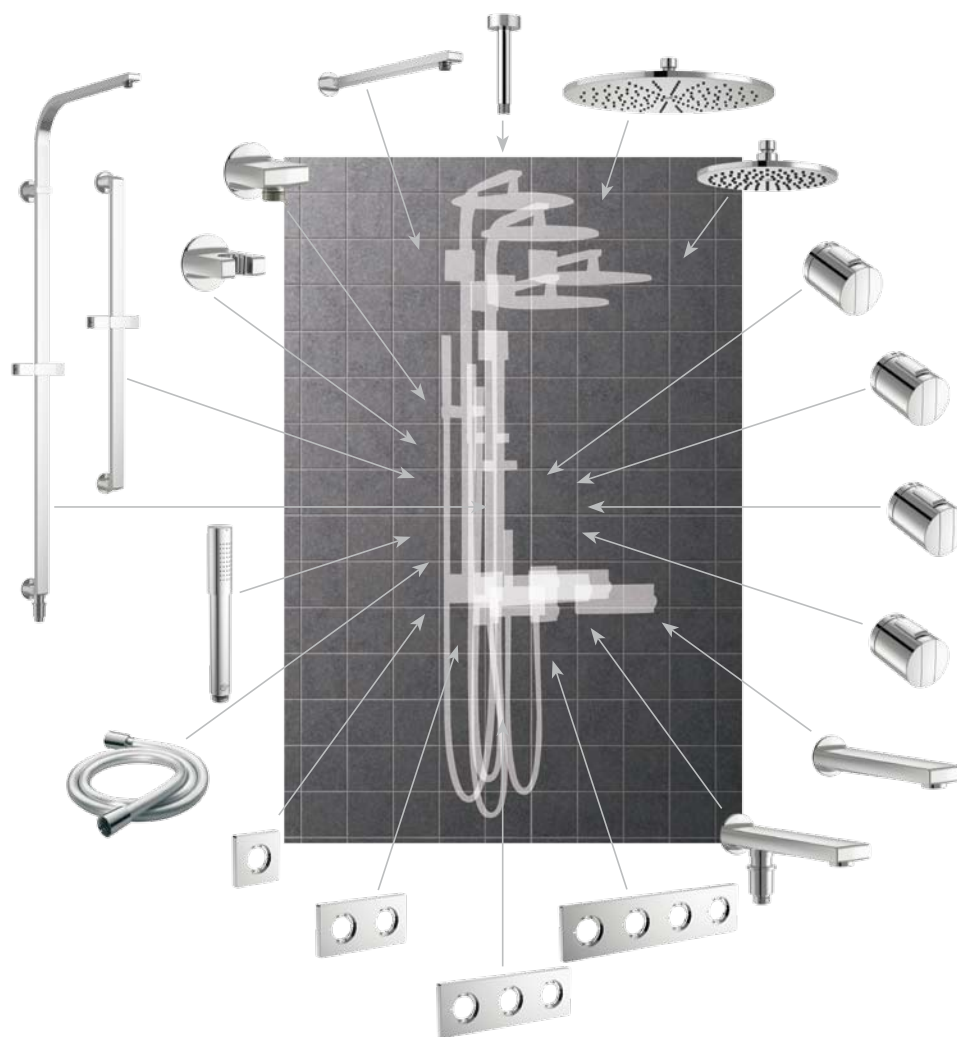

Limitless flexibility: Modular system

Archimodule's pioneering modular concept ensures absolute design freedom. The components of the fittings system can be combined just as you wish. You can choose freely among them and place them how you like. There are no restrictions on the way the modules can be arranged; there are practically no limits to design.