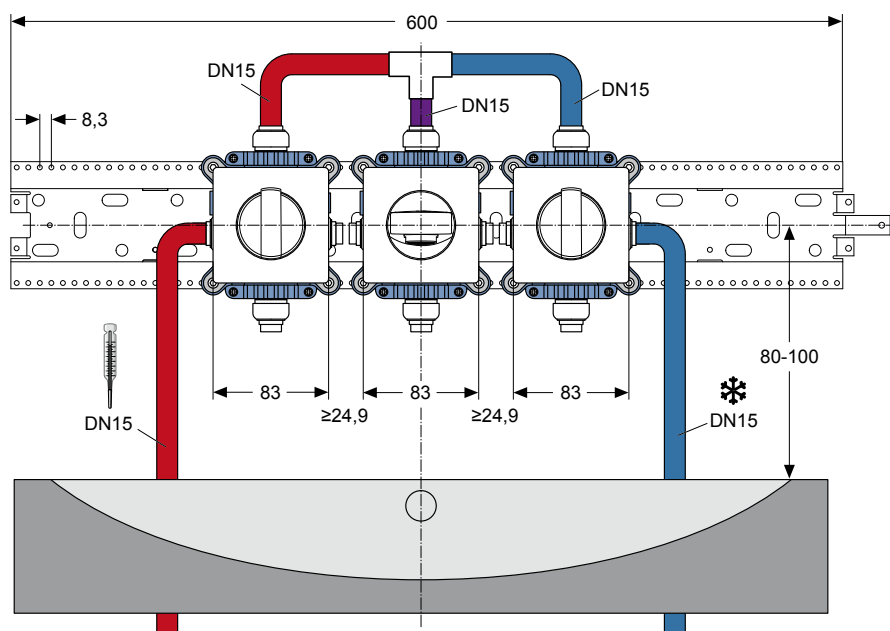

WASHBASIN UNIT

Classic

MODUL-LISTE

3 × A1501NU
built-in kit 1 UNIVERSAL

1 × A1503NU
mounting rail 60 cm

3 × A1504AA
1-hole escutcheon 83 × 83 mm

1 × A1522AA
volume knob, cold water (blue)

1 × A1523AA
volume knob, hot water (red)

1 × A1513AA
wall spout

Flexible assembly

The installations shown are intended as examples only. The modules can also be assembled in different configurations – just as individual conditions demand.

With our online configurator, you can assemble your personal design.
Just go to: www.archimodule.idealstandard.com