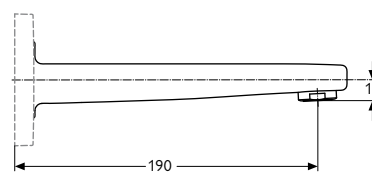

SHOWER HOSE "IDEALFLEX"

1,25 M

A3306AA

- made of plastic
- colour: silver
- connecting thread G1/2 × G1/2

1,6 M

A3330AA

1,75 M

A4109AA

WALL SPOUT

A1513AA

- including function kit 2
- cast outlet spout, projection 190 mm
- with aerator
- without escutcheon
- AA chrome

WALL SPOUT

(with integrated change-over)

A1514AA

- including function kit 2
- cast outlet spout, projection 190 mm
- with aerator
- integrated automatic changeover
- with backflow preventer at the shower outlet
- without escutcheon
- AA chrome

With our online configurator, you can assemble your personal design.
Just go to: www.archimodule.idealstandard.com