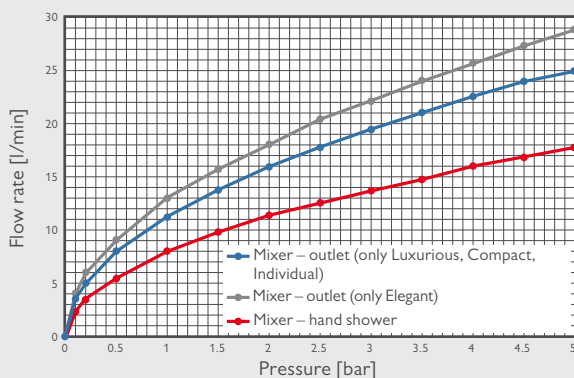

As a rule, a combination of fittings consists of a thermostat unit and as many universal units as there are functions.

The result of this reduced complexity: easy ordering – and flexibility even if plans are altered at the last minute.

Flow rates

SHOWER – Elegant, Luxurious, Compact, Individual

BATH – Elegant, Luxurious, Compact, Individual

Perfect appearance with telescopic function

The telescopic function permits different installation depths of up to 17 mm to be levelled up without difficulty.