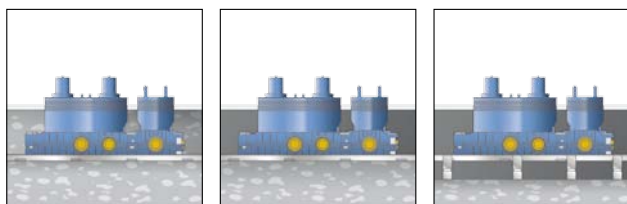

Thanks to state-of-the-art fittings technology, Archimodule offers the best quality from the very start. Create perfect design with ease.

Easy installation with Archimodule

The mounting rail makes it easy to arrange the modules quickly and accurately. It allows convenient pre-assembly of the components, which can then be fixed in the wall as one unit.

There are only two different flush-mounted components which are employed for all possible combinations of fittings.

Up to five installation variations

1. Installation in the wall

2. Installation on the wall

Low installation depth

With a mere 78 to 95 mm, Archimodule offers one of the shallowest installation depths on the market.

Quick connection with Simplex push-on fittings

Simplex push-on fittings make it an easy job to connect up flush-mounted modules, simply and quickly. The push-on fittings you need are included with the modules, as is a special spanner to loosen them.