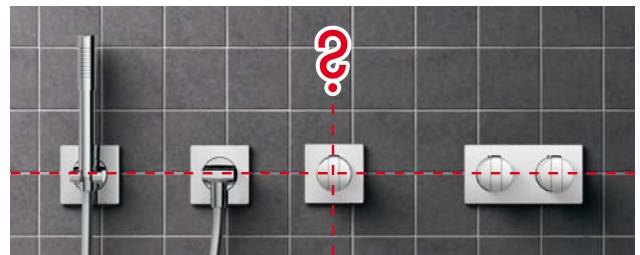

THE SYSTEM

Accept no compromises.

Design your bathroom exactly as you wish – without ifs or buts. With the modular fittings system Archimodule, you can choose individual solutions which are tailor-made to your requirements. The innovative fittings technology from Archimodule ensures the perfect look every time. Even unevenly plastered walls and fancy tile sizes are no problem.

The next generation of modular fittings.

Perfect design: lines up precisely with the tile pattern

Archimodule's harmoniously designed components adapt perfectly to the tiled section. This way the solution you choose matches the design in your mind's eye exactly. This is made possible by a mounting rail under the rendering which allows the modules to be adjusted individually.