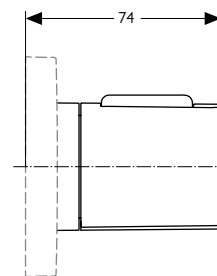

With our online configurator, you can assemble your personal design.
Just go to: www.archimodule.idealstandard.com