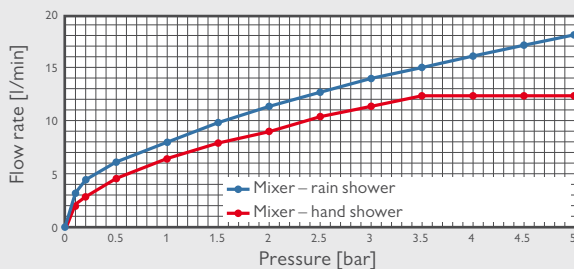

Flow rates

SHOWER – Elegant, Luxurious, Compact, Individual

BATH – Elegant, Luxurious, Compact, Individual

Perfect appearance with telescopic function

The telescopic function permits different installation depths of up to 17 mm to be levelled up without difficulty.