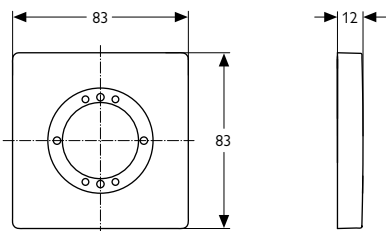

2-HOLE ESCUTCHEON 83 × 166 mm

A1505AA

- angular
- made of metal
- AA chrome

3-HOLE ESCUTCHEON 83 × 249 MM

A1506AA

- angular
- made of metal
- AA chrome

4-HOLE ESCUTCHEON 83 × 332 MM

A1507AA