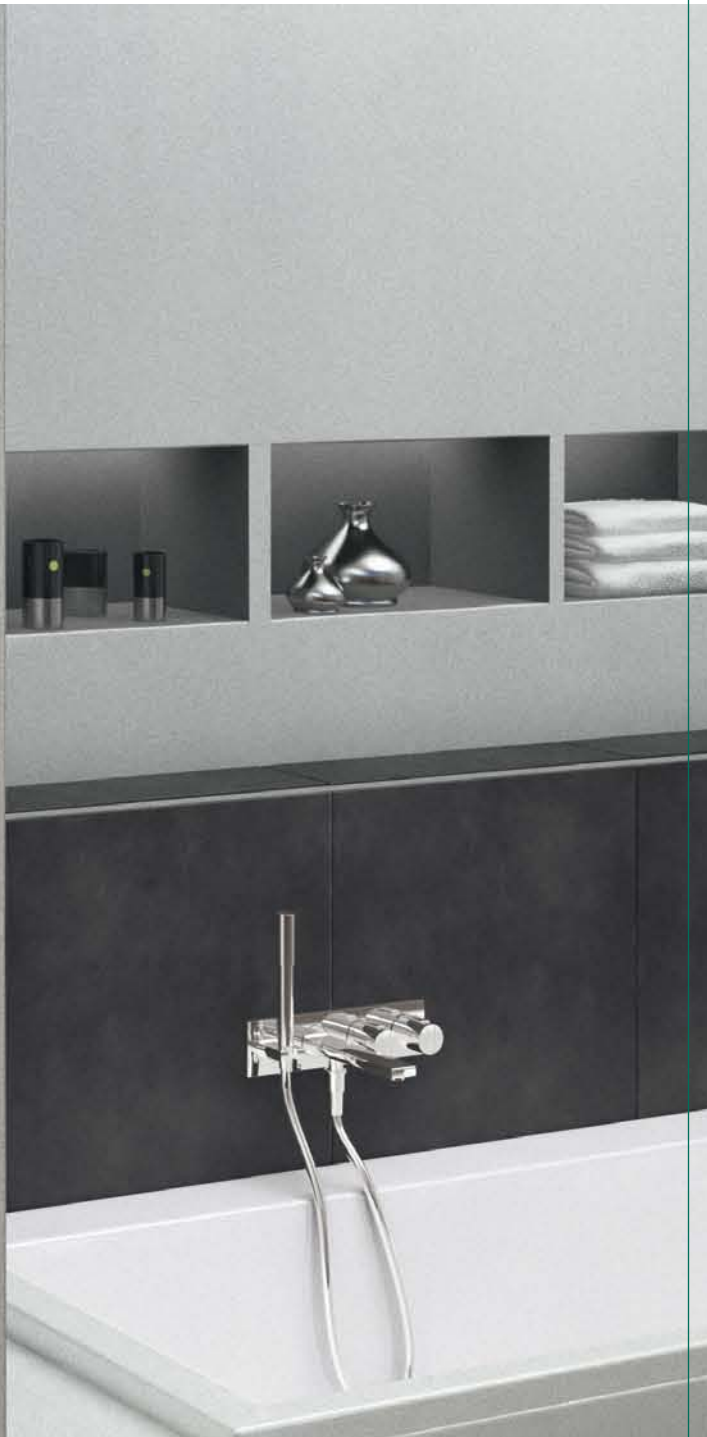

The compact bath tub solution offers a bath inlet with integrated, automatic changeover to the hand shower. The thermostat takes care of perfect temperature control. The result is an elegant and compact solution.