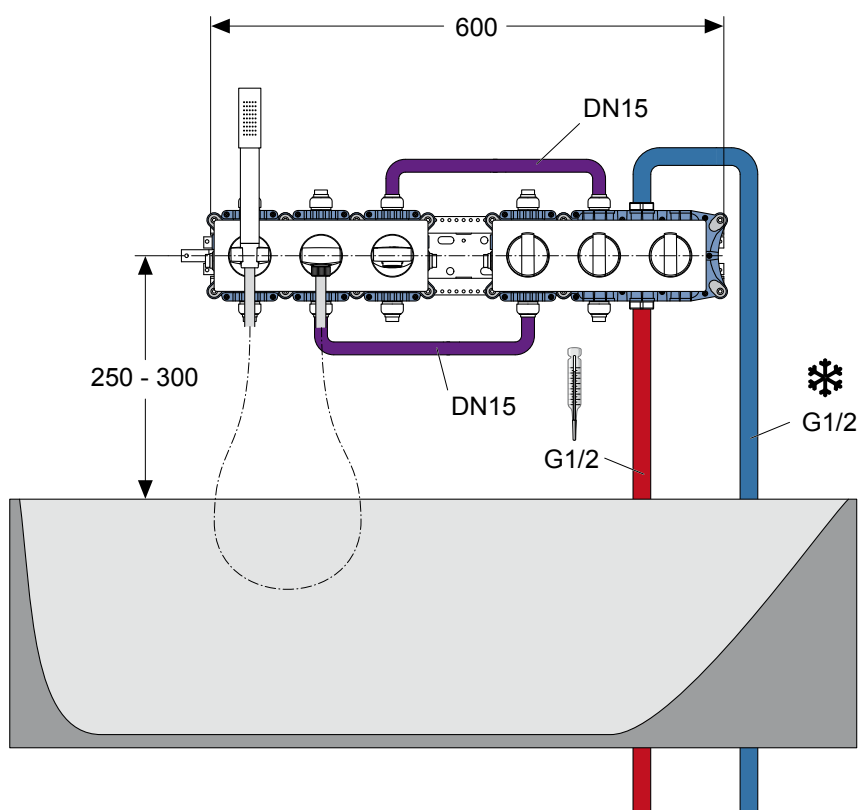

1 × A1504AA
1-hole escutcheon 83 × 83 cm

1 × A1505AA
2-hole escutcheon 83 × 166 cm

1 × A1506AA
3-hole escutcheon 83 × 249 cm

1 × A1508AA
volume knob, hand shower

1 × A1509AA
volume knob, shower head

1 × A1512AA
temperature knob

1 × A4109AA
shower hose Idealflex 1.75 m

1 × A1519AA
stick hand shower

1 × A1521AA
wall elbow, flush-mounted

1 × B9443AA
rain shower Idealrain 300 mm

1 × A1530AA
shower system (without hand shower)

BATHS

Luxurious

1 × A1513AA
wall spout

1 × A3306AA
shower hose Idealflex 1.25 m

1 × A1519AA
stick hand shower

1 × A1520AA
wall bracket for hand shower

1 × A1521AA
wall elbow, flush-mounted

Flexible assembly

The installations shown are intended as examples only. The modules can also be assembled in different configurations – just as individual conditions demand.