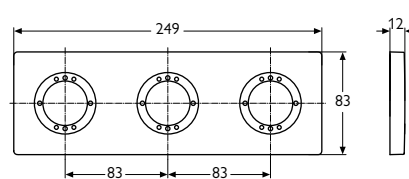

2-HOLE ESCUTCHEON 83 × 166 mm

A1505AA

- angular
- made of metal
- AA chrome

3-HOLE ESCUTCHEON 83 × 249 MM

A1506AA

- angular
- made of metal
- AA chrome

4-HOLE ESCUTCHEON 83 × 332 MM

A1507AA