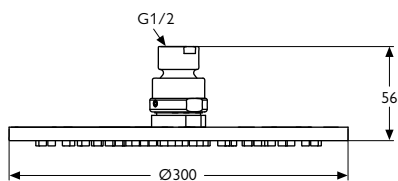

MODULE OVERVIEW

34 modules – endless possibilities.

RAIN SHOWER IDEALRAIN

Ø 300 MM

B9443AA

Ø 200 MM

B9442AA

- connecting thread G1/2
- with ball joint
- pivots through 10°
- anti-limescale function
- AA chrome

RAIN SHOWER IDEALRAIN PRO

300 × 300 MM

B9844AA

400 × 400 MM

B9845AA

- connecting thread G1/2
- with ball joint
- pivots through 10°
- anti-limescale function
- AA chrome

WALL CONNECTION 370MM

A1524AA

- wall connection for shower head G1/2
- including function kit 2
- without escutcheon
- AA chrome