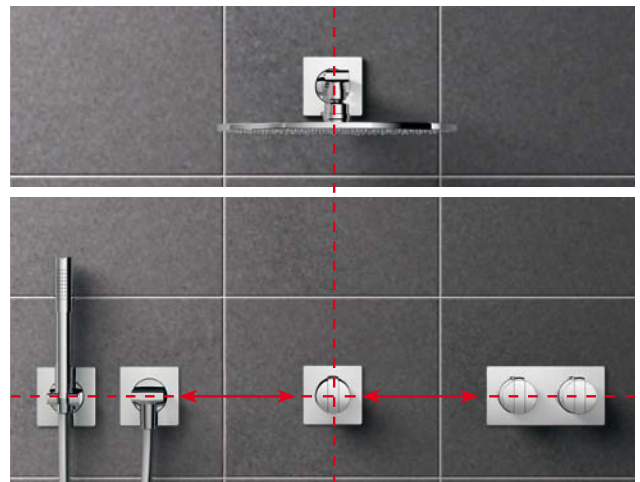

THE SYSTEM

Accept no compromises.

Design your bathroom exactly as you wish – without ifs or buts. With the modular fittings system Archimodule, you can choose individual solutions which are tailor-made to your requirements. The innovative fittings technology from Archimodule ensures the perfect look every time. Even unevenly plastered walls and fancy tile sizes are no problem.

The next generation of modular fittings.

Perfect design: lines up precisely with the tile pattern

Archimodule's harmoniously designed components adapt perfectly to the tiled section. This way the solution you choose matches the design in your mind's eye exactly. This is made possible by a mounting rail under the rendering which allows the modules to be adjusted individually.