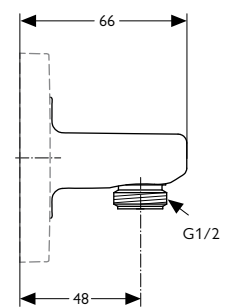

SHOWER HOSE "IDEALFLEX"

1,25 M

A3306AA

- made of plastic
- colour: silver
- connecting thread G1/2 × G1/2

1,6 M

A3330AA

1,75 M

A4109AA