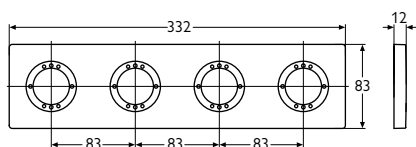

With our online configurator, you can assemble your personal design.
Just go to: www.archimodule.idealstandard.com