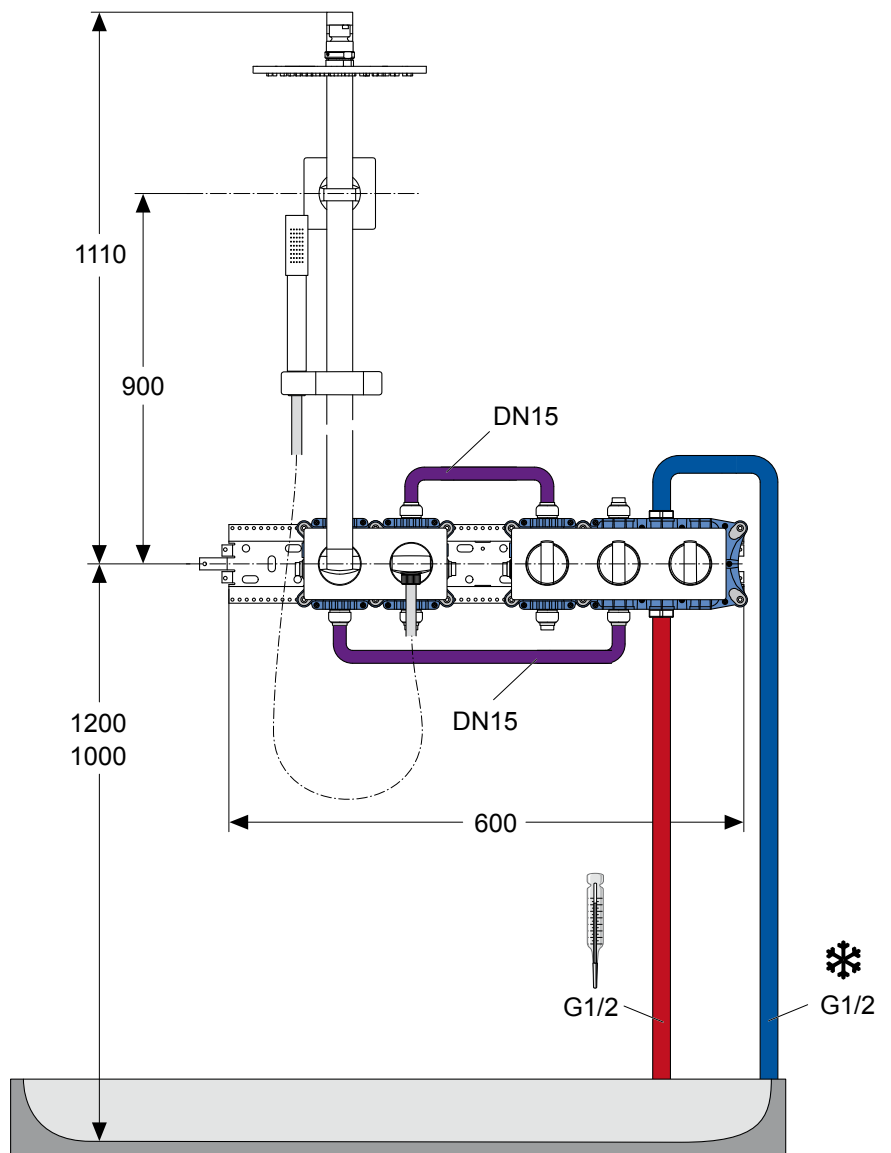

INSTALLATION

SHOWERS Luxurious

MODULE LIST

1 × A1500NU
built-in kit 1 THERMOSTAT

3 × A1501NU
built-in kit 1 UNIVERSAL

1 × A1504AA
1-hole escutcheon 83 × 83 cm

1 × A1505AA
2-hole escutcheon 83 × 166 cm

1 × A1506AA
3-hole escutcheon 83 × 249 cm

1 × A1508AA
volume knob, hand shower

1 × A1509AA
volume knob, shower head

1 × A1512AA
temperature knob

1 × A4109AA
shower hose Idealflex 1.75 m

1 × A1519AA
stick hand shower

1 × A1521AA
wall elbow, flush-mounted

1 × B9443AA
rain shower Idealrain 300 mm

1 × A1530AA
shower system (without hand shower)