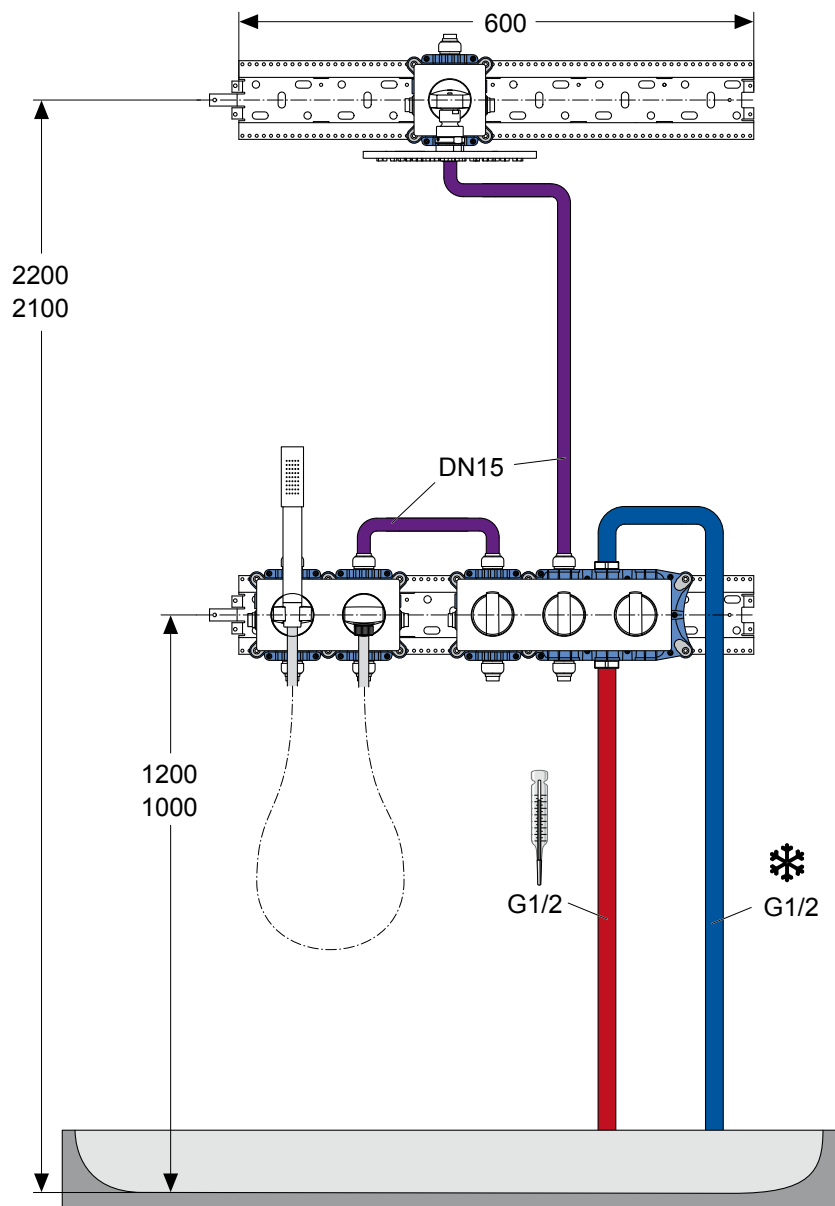

INSTALLATION

SHOWERS Elegant

MODULE LIST

1 × A1500NU
built-in kit 1 THERMOSTAT

4 × A1501NU
built-in kit 1 UNIVERSAL

1 × A1503NU
mounting rail 60 cm

1 × A1504AA
1 hole escutcheon 83 × 83 cm

1 × A1505AA
2-hole escutcheon 83 × 166 cm

1 × A1506AA
3 hole escutcheon 83 × 249 cm

1 × A1508AA
volume knob, hand shower

1 × A1509AA
volume knob, shower head

1 × A1512AA
temperature knob

1 × A3306AA
shower hose Idealflex 1,25 m

1 × A1519AA
stick hand shower

1 × A1520AA
wall bracket for hand shower

1 × A1521AA
wall elbow, flush-mounted

1 × B9443AA
rain shower Idealrain 300 mm

1 × A1524AA
wall connection 370 mm

BATHS

Elegant

MODULE LIST

1 × A1500NU
built-in kit 1 THERMOSTAT