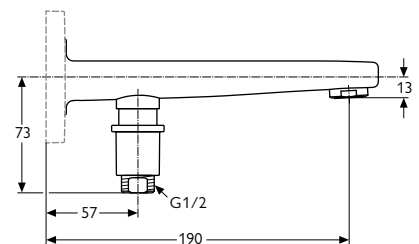

WALL SPOUT

A1513AA

- including function kit 2
- cast outlet spout, projection 190 mm
- with aerator
- without escutcheon
- AA chrome

WALL SPOUT

(with integrated change-over)

A1514AA

- including function kit 2
- cast outlet spout, projection 190 mm
- with aerator
- integrated automatic changeover
- with backflow preventer at the shower outlet
- without escutcheon
- AA chrome