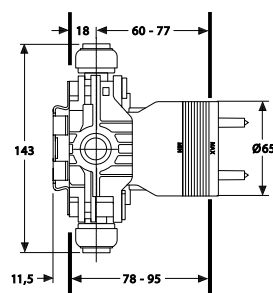

Low installation depth

With a mere 78 to 95 mm, Archimodule offers one of the shallowest installation depths on the market.

Quick connection with Simplex push-on fittings

Simplex push-on fittings make it an easy job to connect up flush-mounted modules, simply and quickly. The push-on fittings you need are included with the modules, as is a special spanner to loosen them.