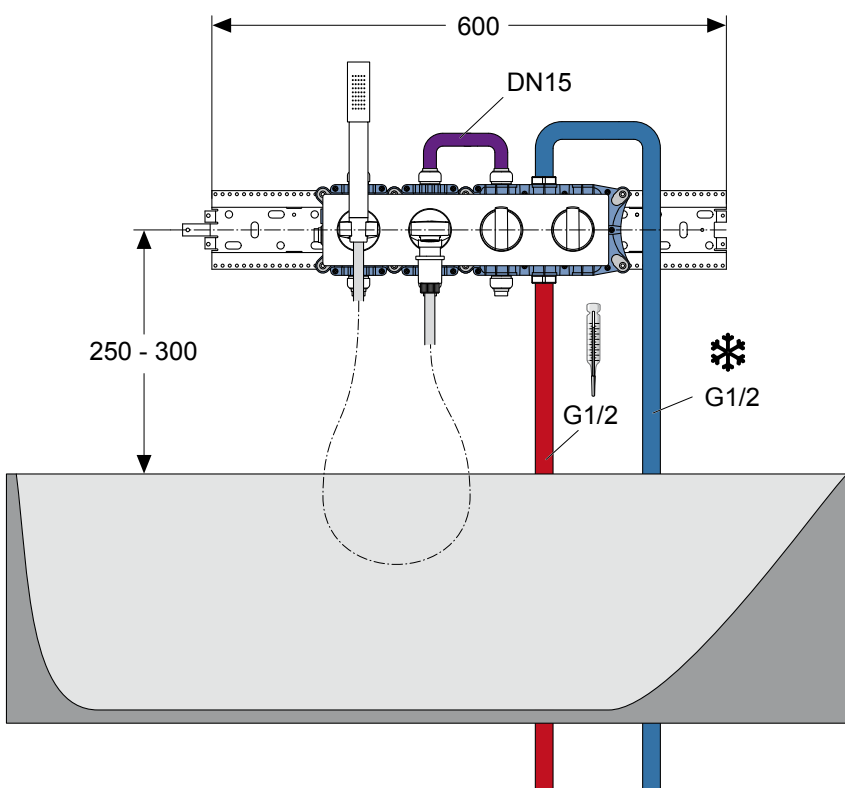

BATHS

Compact

MODULE LIST

1 × A1500NU
built-in kit 1 THERMOSTAT

2 × A1501NU
built-in kit 1 UNIVERSAL

1 × A1507AA
4-hole escutcheon 83 × 332 cm

1 × A1511AA
volume knob, bath inlet

1 × A1512AA
temperature knob

1 × A1514AA
wall spout with integrated changeover
(bath-shower)

1 × A3306AA
shower hose Idealflex 1,25 m

1 × A1519AA
stick hand shower

1 × A1520AA
wall bracket for hand shower

Flexible assembly

The installations shown are intended as examples only. The modules can also be assembled in different configurations – just as individual conditions demand.

With our online configurator, you can assemble your personal design.
Just go to: www.archimodule.idealstandard.com