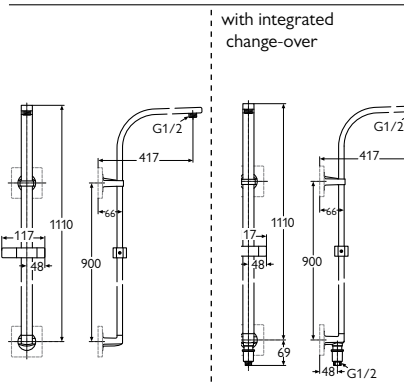

With our online configurator, you can assemble your personal design.
Just go to: www.archimodule.idealstandard.com