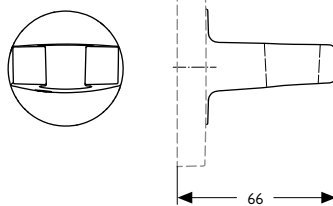

SHOWER HOSE "IDEALFLEX"

1,25 M

A3306AA

- made of plastic
- colour: silver
- connecting thread G1/2 × G1/2

1,6 M

A3330AA

1,75 M

A4109AA