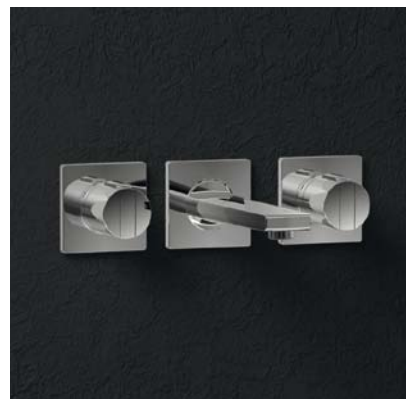

WASHBASIN UNIT

Classic

MODUL-LISTE

3 × A1501NU
built-in kit 1 UNIVERSAL

1 × A1503NU
mounting rail 60 cm

3 × A1504AA
1-hole escutcheon 83 × 83 mm

1 × A1522AA
volume knob, cold water (blue)

1 × A1523AA
volume knob, hot water (red)

1 × A1513AA
wall spout

Flexible assembly

The installations shown are intended as examples only. The modules can also be assembled in different configurations – just as individual conditions demand.

With our online configurator, you can assemble your personal design.
Just go to: www.archimodule.idealstandard.com