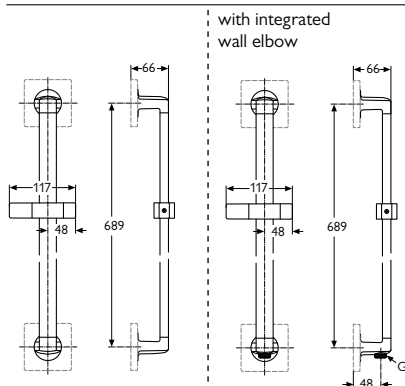

RAIN SHOWER IDEALRAIN PRO

300 × 300 MM

B9844AA

400 × 400 MM

B9845AA

- connecting thread G1/2
- with ball joint
- pivots through 10°
- anti-limescale function
- AA chrome

WALL CONNECTION 370MM

A1524AA

- wall connection for shower head G1/2
- including function kit 2
- without escutcheon
- AA chrome

CEILING CONNECTOR 150 MM

B9446AA

- ceiling connector for shower head G1/2
- including escutcheon
- AA chrome

SHOWER RAIL

60 CM

A1526AA

90 CM

A1528AA

- including fixing kit 2
- with pivoting rotating slider, angular
- without escutcheons
- AA chrome

with integrated wall elbow G1/2:

60 CM

A1527AA

90 CM

A1529AA

SHOWER SYSTEM

(without hand shower)

A1530AA

- including function kit 2
- water-conducting shower rail
- with integrated wall elbow
- with pivoting rotating slider, angular
- connection for shower head G1/2
- without escutcheons
- AA chrome