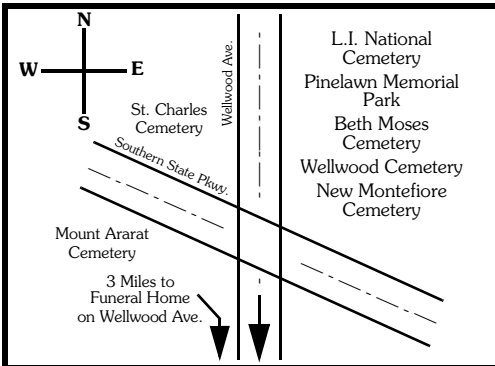

Lindenhurst Funeral Home

424 South Wellwood Avenue
Lindenhurst, New York 11757

631-957-0300

lindenhurstfuneralhome.com Email: lindenhurstfh@verizon.net

Thomas A. Brennan - Director
Vincent Ayers - Director Samantha Buzzolani - Director John F. Casey - Director

"Dignified, Personal Service in your time of need"

LEVITTOWN-Nassau Co AC/516 [27] 11756
Population 53,067

Dalton, Thomas F, Funl Hms Inc/Long Isl, 2786 Hempstead Tpke 796-0400
Fax (516) 796-3890

LEWISTON-Niagara Co AC/716 [31] 14092
Population 2,781

Hardison Funeral Homes Inc, N 4th & Ridge Sts 754-7963
Fax (716) 754-7588

HARDISON FUNERAL HOMES, INC.
Convenient to St. Mary's Hospital
Kiwanis-Rotary

PHONE (716) 754-7963
RANSOMVILLE OFFICE-(716) 791-3911

LEWISTON NEW YORK

Rhoney Funeral Home Inc, 901 Cayuga St. 754-2526
Fax (716) 284-9338

LIBERTY-Sullivan Co AC/845 [28] 12754
Population 3,975

Harris Funeral Home, West St At Buckley. 292-0001
Fax (845) 292-3051

Ramsay's Funeral Homes Inc, 275 S Main St 292-7160
Fax (845) 292-5836

RAMSAY'S Funeral Homes Inc
275 S. Main Street, Liberty NY • Thomas E. Warren
www.ramsaysfuneralhome.com
ramsaysfuneralhome@hvc.rr.com

Rotary
Lions

845-292-7160
Fax 845-292-5836

Serving Catskill Regional Medical Center at Harris NY
Sullivan County International Airport
County Seat Airport
Airplane and Auto Delivery Available

NOMIS
PUBLICATIONS, INC.

**ADVERTISING
INFORMATION**

800-321-7479
www.nomispublications.com

H LIMA-Livingston Co AC/585 [40] 14485
Population 2,459

O'Connell-Dougherty Funeral Home, 2041 Lake Ave 582-1655
Fax (585) 226-3484

C LINDENHURST-Suffolk Co AC/631 [27] 11757
Population 27,819

Johnstons' Wellwood Funeral Home, 305 N Wellwood Ave . . . 226-2220
Fax (631) 226-2642

Lindenhurst Funeral Home, 424 S Wellwood Ave 957-0300
Fax (631) 957-0306

(See Ad Top of Page)

LITTLE FALLS-Herkimer Co AC/315 [16,17] 13365
Population 5,188

Chapman-Moser Funeral Home Inc, 42 N Ann St 823-1950
Fax (315) 823-3667

Enea Family Funeral Home, 24 W Monroe St 823-2424
877-581-ENEA Fax (315) 823-0633

LITTLE VALLEY-Cattaraugus Co AC/716 [34,42] 14755
Population 1,130

Mentley Funeral Home Inc, 411 Rock City St. 938-9159

LIVERPOOL-Onondaga Co AC/315 [47] 13088
Population 2,505

Maurer Funeral Home Inc, 300 2nd St 457-0770
Fax (315) 457-0712

Maurer Funeral Home, Inc.
(315) 457-0770 FAX (315) 457-0712
300 Second Street, LIVERPOOL, NY 13088 - www.maurerfuneralhome.com

LIVINGSTON MANOR-Sullivan Co AC/845 [28] 12758
Population 1,355

Bryant, Herbert C, Funeral Home, 29 Pearl St 439-4333
888-856-8619 Fax (845) 434-1708

LIVONIA-Livingston Co AC/585 [40] 14487
Population 1,373

Dougherty, Kevin W, Funeral Home Inc, 21 Big Tree St 346-5401
Fax (585) 346-9248

LOCKPORT-Niagara Co AC/716 [23] 14094
Population 22,279

Lange Funeral Home Inc, 186 East Ave. 434-1081
Fax (716) 434-5292