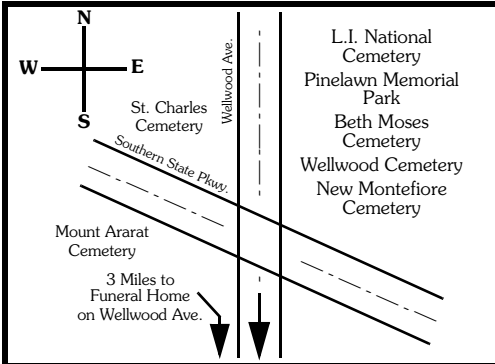

Lindenhurst Funeral Home

424 South Wellwood Avenue
Lindenhurst, New York 11757

631-957-0300

lindenhurstfuneralhome.com Email: lindenhurstfh@verizon.net

Thomas A. Brennan - Director
Vincent Ayers - Director Samantha Buzzolani - Director John F. Casey - Director

"Dignified, Personal Service in your time of need"

PINELAWN CONT'D AC/516

PLAINVIEW-Nassau Co AC/516 [27] 11803 H
Population 25,637

Wagner, Vernon C, Funeral Homes, 655 Old Country Rd 938-4311
Fax (516) 935-0815

PLATTSBURGH-Clinton Co AC/518 [38] 12901 L
Population 18,816

Brown Funeral Home Inc, 29 Broad St 561-3980
800-848-5308 Fax (518) 563-4843

Heald Funeral Home Inc, 48 Court St 561-5111
Fax (518) 561-1155

PLATTSBURGH CONT'D NEXT PAGE

ARTHUR F. WHITE Funeral Home, Inc.
(516) 249-0336 Fax (516) 249-0369
Family Owned & Operated A Tradition of Caring Since 1923 Pre-Plan
Less than 2 miles from: St. Charles Cemetery, Pinelawn Memorial Park,
NYSFDA L.I. National Cemetery and all Jewish Cemeteries NFDA
315 CONKLIN ST. FARMINGDALE L.I., NY 11735

YOUR AD HERE Call for Details 1-800-321-7479

PINELAWN

*Our Funeral Home is located just 1 mile from Long Island National Cemetery,
Pinelawn Memorial Park, St. Charles & All Jewish Cemeteries.*

McCOURT & TRUDDEN FUNERAL HOME, INC.

JOSEPH M TRUDDEN

**NYSFDA
MFDA**

*Sometimes Your Funeral Arrangements Change...Instead Of A Trade Service...
Why Not Have A Full Service Funeral Home Like Yourself At A Lower Cost?*

(516) 249-1303 Fax (516) 249-0458

385 Main Street

FARMINGDALE NY 11735

Visit our Website www.nomispublications.com

TAGLIA, LYSAK & COMPANY, INC.

Kenneth Lysak, Jr. Philip M. Taglia Frank L. Cammarata

Priding Ourselves on Dependable Service and Fair Pricing

A Fully-Staffed Funeral Trade Service
Serving Long Island and the New York Metropolitan Area

Tel 516-599-0041

1-800-526-5761
ANYTIME-ANYWHERE

Fax 516-887-0043

118 Union Avenue
Lynbrook, NY 11563

69 Indian Head Road
Kings Park, NY 11754

Removals • Embalming • Private Autopsy Service • Cremation
Radio Dispatched Vehicles • Foreign and Domestic Shipping • Airport Transfers
Consular Services • Disinterments

NFSDA Board of Directors and Committee Chairs

Members NFDA-NYSFDA-NSFDA