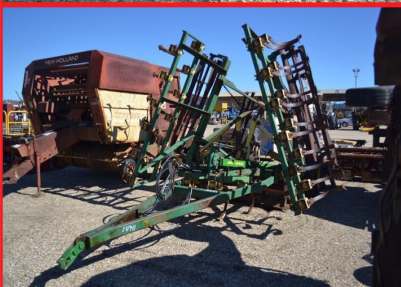

WELDER SKIDS
12' VAN BODY ONLY
DUMP TRUCK TAILGATE
KONE XL300 5 TON ELE HOIST
COOK ELECTRIC FAN
(2) WOOD CHIPPER (40-70HP)
WELDING HELMENTS
12 TON PIPE BENDER
UNUSED SOLAR POWER
WELDING HELMET
2000LB ATV ELECTRIC WINCH
(12V) TOO MANY TO LIST
48" FARM JACK
(4) LOW PROFILE RIMS FIT
265/70R95 TIRES
NFLATABLE WORKBOAT
35 TON JACK
RIDGID 12R DIES SET
10'X20' COM POP-UP TENT
8'X10' GREEN HOUSE
8800LB TWO POST AUTO LIFT
20' IRON DRIVEWAY GATES
UNUSED HEAVY DUTY PLATE
COMPACTOR
TIRE CHANGER

**AUCTION ITEMS
RECEIVED AFTER 2/27
ARE NOT LISTED ON
THIS BROCHURE ONLY
PHOTOS
CHECK OUR WEBSITE
FOR A COMPLETE
AUCTION LIST**

TRACTORS
JOHN DEERE 7410
JOHN DEERE 6430
JOHN DEERE 2955
NEW HOLLAND TS100A
1958 INTERNATIONAL CUB
FARM IMPLEMENTS
NEW HOLLAND 688 Hay
Baler
(3) 6' GRADER BOXES
KENT KHB3G HYDRAULIC
RAM
ITAWAMBA 5' BOX BLADE
(3) POWERLINE 5' BOX
BLADE
ITAWAMBA 6600 6' BOX
BLADE
POWERLINE TM120-4 4'
TILLER COMPLETE

PICK-UPS
2011 FORD F150XL
2009 FORD F250
2008 GMC SIERRA 1500
2008 GMC 2500
(2) 2007 DODGE 1500
2006 GMC SIERRA 1500
PICK-UPS
2006 GMC 1500
2004 GMC SIERRA 1500
2004 CHEVROLET 2500HD
2002 DODGE DAKOTA
2001 FORD F250
2000 CHEVROLET 1500
1990 DAIHATSU ROCKY
4X4
SUV'S & AUTOS
2011 CROWN VICTORIA
2010 CHEVROLET TAHOE
(2) 2008 CROWN VIC