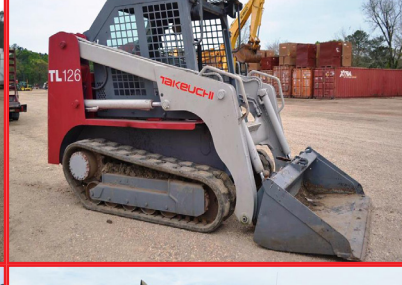

New Arrivals