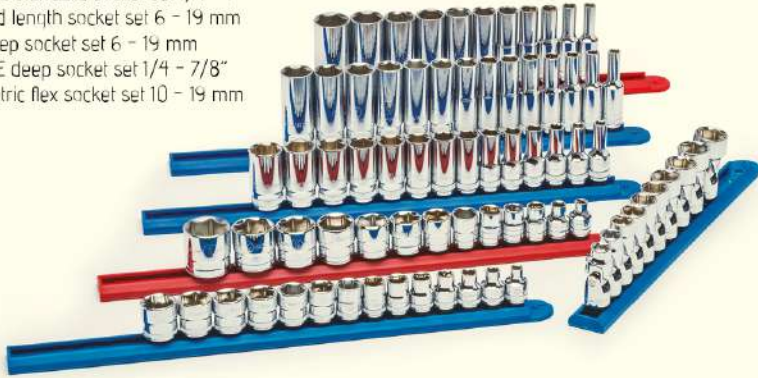

Tool Offers
 September 2017

GEARWRENCH

76pc 3/8" Drive Combined Set

3/8" Drive, Metric/SAE, 6 Point

- 14pc Metric standard socket set 6 - 19 mm
- 13pc SAE standard socket set 1/4 - 1"
- 14pc Mid length socket set 6 - 19 mm
- 14pc Deep socket set 6 - 19 mm
- 11pc SAE deep socket set 1/4 - 7/8"
- 12pc Metric flex socket set 10 - 19 mm