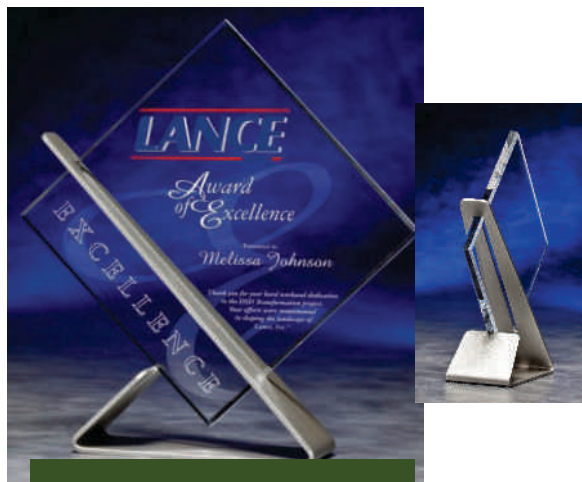

ACURA

ACURA

SIZES: 9"
THICKNESS: 3/8"
COLORS: CLEAR/SILVER METAL

9" | ACUR09