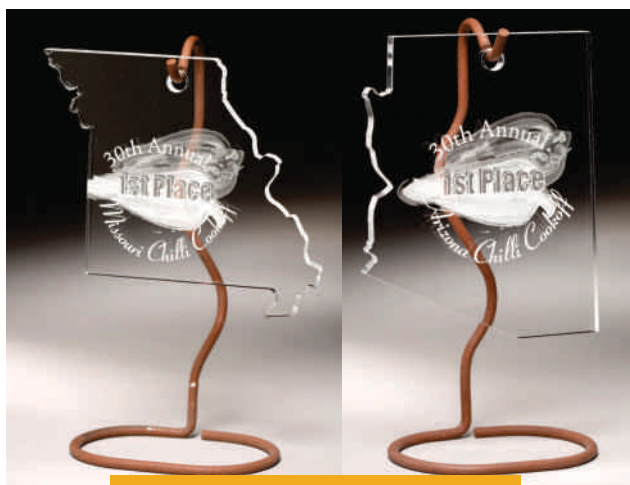

HANGING DIAMOND

SIZES: 10" 10" WHAD10AC
THICKNESS: 3/8"
SHOWN WITH WIRE HOLDER A

WIRE STATES

WIRE STATES

SIZES: 10" 10" WHSS10AC
THICKNESS: 3/8"
SHOWN WITH WIRE HOLDER A
AVAILABLE IN MOST STATES