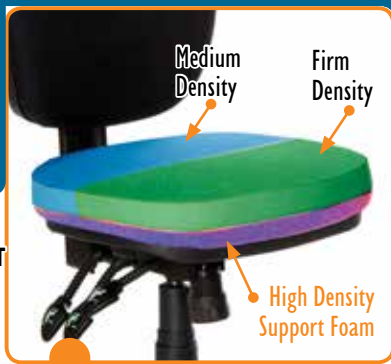

Office Furniture

AIM MEDIUM BACK TRIPLE DENSITY FOAM SEAT - WITH SEAT SLIDE

Triple density seat gives better support and comfort to the lower back over long periods of use

SAVE OVER $100~

- Ratchet back
- 3 lever heavy duty mechanism
- Seat slide mechanism
- 350 nylon star base & castors

GREAT VALUE
$435

ATM400

IMPACT OPERATOR
• 3 lever independent positioning mechanism • Heavy duty mechanism
• Ratchet back height adjustment

$345

IPT401

Impact with Loop Arms $387

- HEIGHT ADJUSTABLE GEL ARMS

$419

IPT400

AIM HIGH BACK TRIPLE DENSITY FOAM SEAT - WITH SEAT SLIDE

$459

AHB100

COMFORT ERGO

- 3 lever independent positioning mechanism
- Ratchet back height adjustment, seat tilt & back tilt
- Extra large waterfall seat
- Wide range of fabrics

$519

CME400

Add Arms extra $88

CME401

SMASHING PRICES!

STOOLS
• DRAFTING

$299

DGS401

• DATA

$209

DGS400

Adjusts from 565 to 705mm high

• SUNO

$209

SUS102

- Self balancing - returns to upright position after use
- Royal Blue, Orange, Green

RIVA MEDIUM

- 2 lever mechanism
- Manual back adjustment
- Fabric New Century Black, Dark Red, Blue, Green

WITH ARMS
$274

GREAT VALUE
$209

RMB100

BONDI MEDIUM BACK SEMI ERGONOMIC WITH DRAFTING KIT

- 2-lever independent positioning mechanism
- Ratchet back height adjustment
- Injection moulded foam

$399

BMB404

RIVA MEDIUM - WITH DRAFTING KIT

- Drafting base
- 2 lever mechanism
- Manual back adjustment
- Fabric New Century Black, Red, Blue, Green

$315

RMB108

AIM MEDIUM BACK ERGO - WITH SEAT SLIDE

- Ratchet back • 3 lever heavy duty mechanism
- Seat slide mechanism
- Only available in New Century Red and Black

$86 OFF~

AMB103 Adjustable Arms $65

RRP $365
$279

AMB100

AIM HIGH BACK ERGO - WITH SEAT SLIDE

- Ratchet back • 3 lever heavy duty mechanism
- Seat slide mechanism
- Fabric New Century Black, Dark Red, Blue, Green