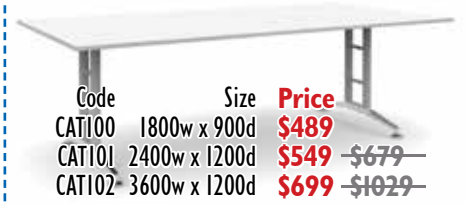

CATANIA BOARDROOM TABLE