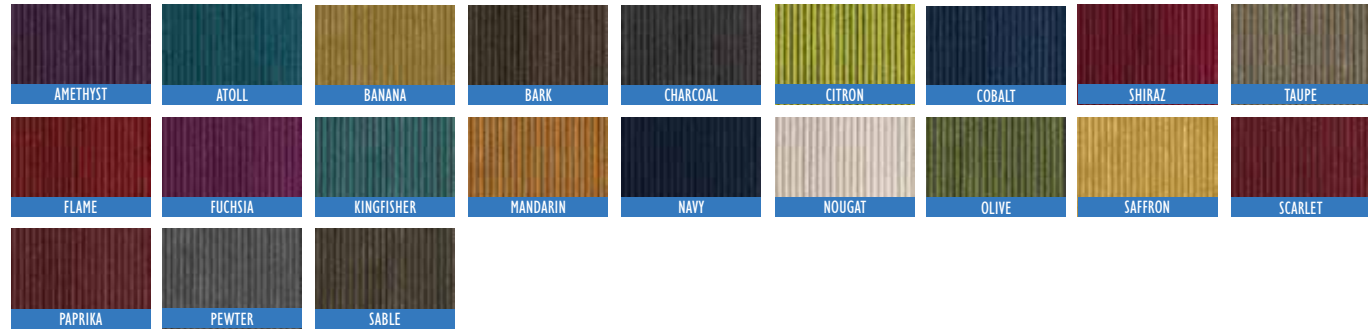

100's more materials available to choose from in store

Office Furniture

Enigma Fabric Range

Rave Fabric Range

Laminex Commercial Board Range

^ A selection of BFX's huge range of E0 Boards and Fabrics
Discuss the perfect colours for your space with your local BFX Professional Consultant:
Call 1300 181 341