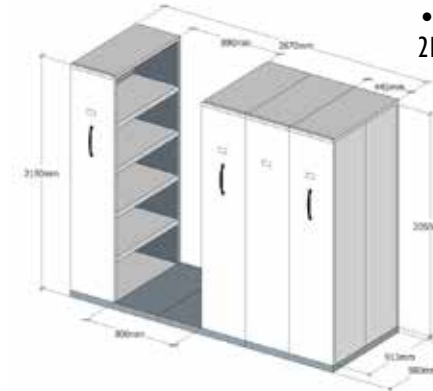

ROLLING STORAGE

4 BAY 900W

- RMS4900 2670L x 980W x 2150H - 4 Bays 400D x 913W