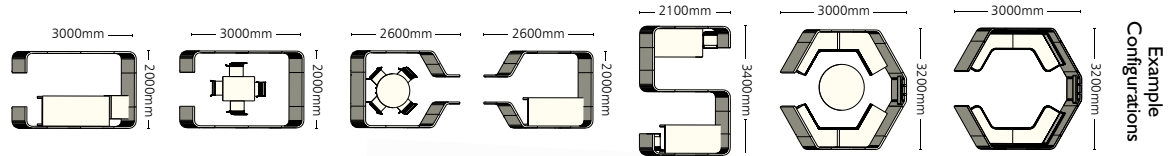

HABITAT

CREATE A SPACE WITHIN A SPACE

ENDLESS RANGE OF CONFIGURATIONS!

Chairs not included

SMART BUY HBH400 \$13,499

- 1800mm high walls - other heights available
- Strong steel frame
- 3 layers of Acoustic Foam
- Huge range of configurations