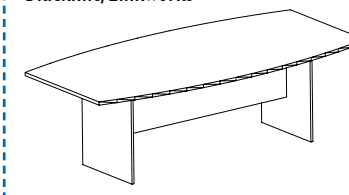

QS STYLE BOAT SHAPED BOARDROOM TABLE

- 25mm thick top
- H-frame with modesty
- Colours available White or Blackline/Zinkworks

Code	Size	Price
QMB101	2400x1200	\$375

20% OFF

COMMERCIAL RECTANGULAR BOARDROOM TABLE