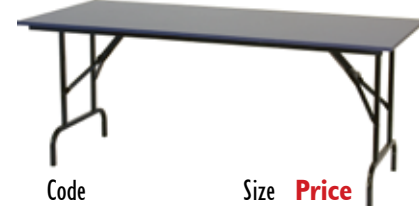

STEEL FRAME FOLDING LEG TABLE

- Folding black powdercoated steel frame
- 25 x 25mm square legs steel frame