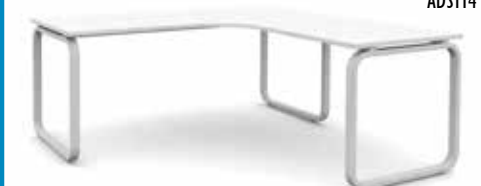

ARI CORNER WORKSTATION WITH I-PIECE TOP

- 60 x 30mm leg with round profile
- 725h x 1800/1800 x600

• WHITE TOP $599

ADS114