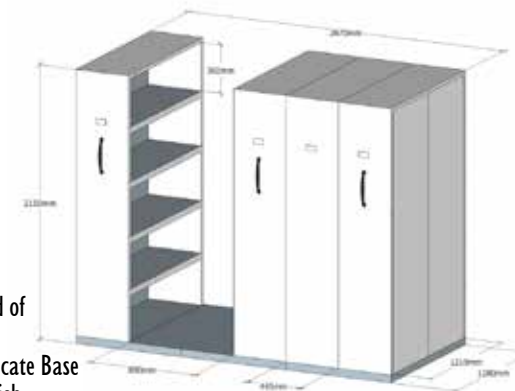

4 BAY 1200W

- RMS41200 2670L x 1280W x 2150H - 4 Bays 400D x 1213W

Choice Of Colours & More Configurations Available

- Space Efficient Method of Bulk Storage
- Easy to Level and Relocate Base
- White Powdercoat Finish
- Lockable

6 BAY 1200W

- RMS61200 3560L x 1280W x 2150H - 6 Bays 400D x 1213W