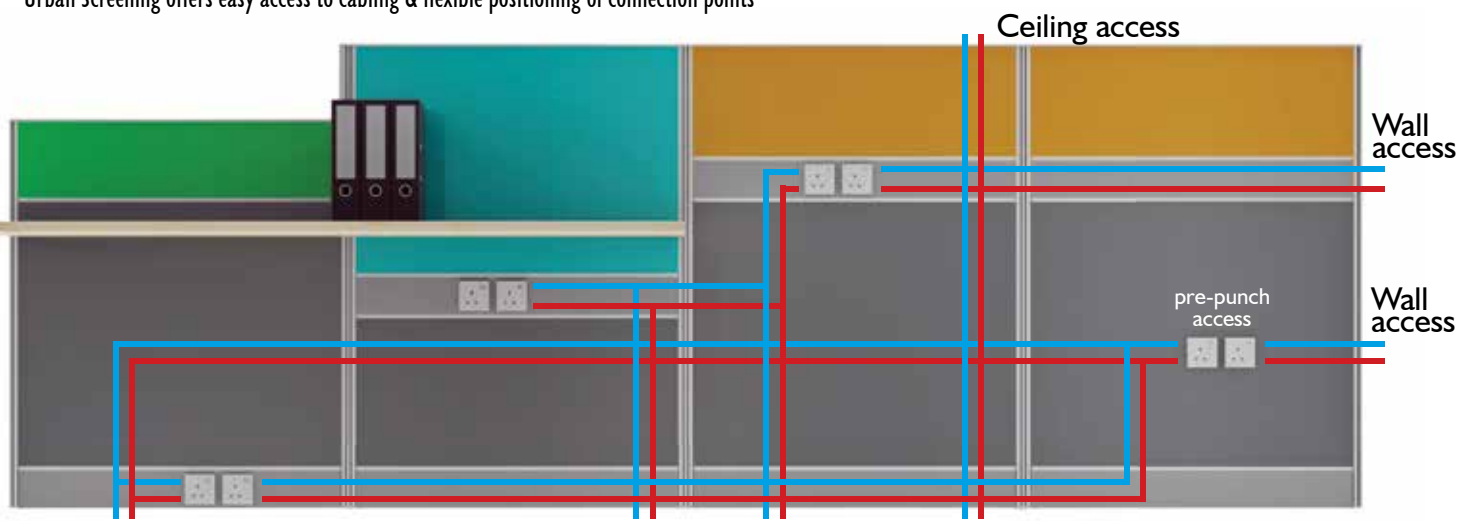

INLINE USB ADAPTOR
• Twin 2.1A Outlet Simultaneous Charge • Also available in Black

$79
IUA400

50MM TILE
• Comes with 45 Degree angled data for Clipsal/Krone • Also available in Black

$6
TLE400

4 GPO WITH 5 DATA
• 4 X Auto switched GPO & provision for 5 X data
• iPad not included

CRAZY HOT $175
GDO400

SIDE ENTRY STARTER
• Single side entry 20amp Starter socket. • Standard colours available are Black, White or Red

$12
SDS400

UMBILICAL
• Axess Umbilical Long Section – 700mm Long
• Available in White, Clear, Silver and Black.

$109
UMB400