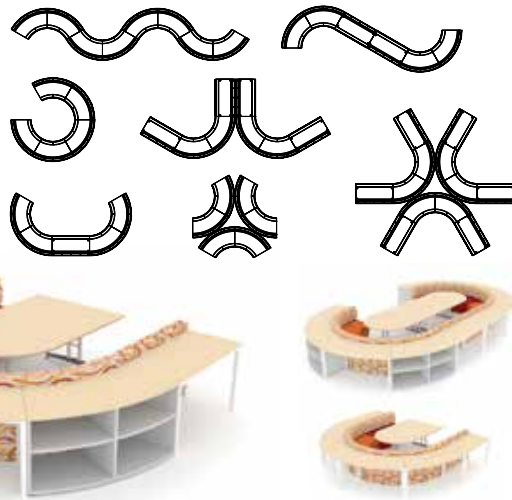

Modular design! Choose any combination of bookcases & bar tables!

NTL400

Wide colour range made to order

Example Network Configurations

WHIRL

- 370h x 800dia • Silver powdercoated steel legs
- Heavy commercial fabric & construction • High density foam
- OTTOMAN