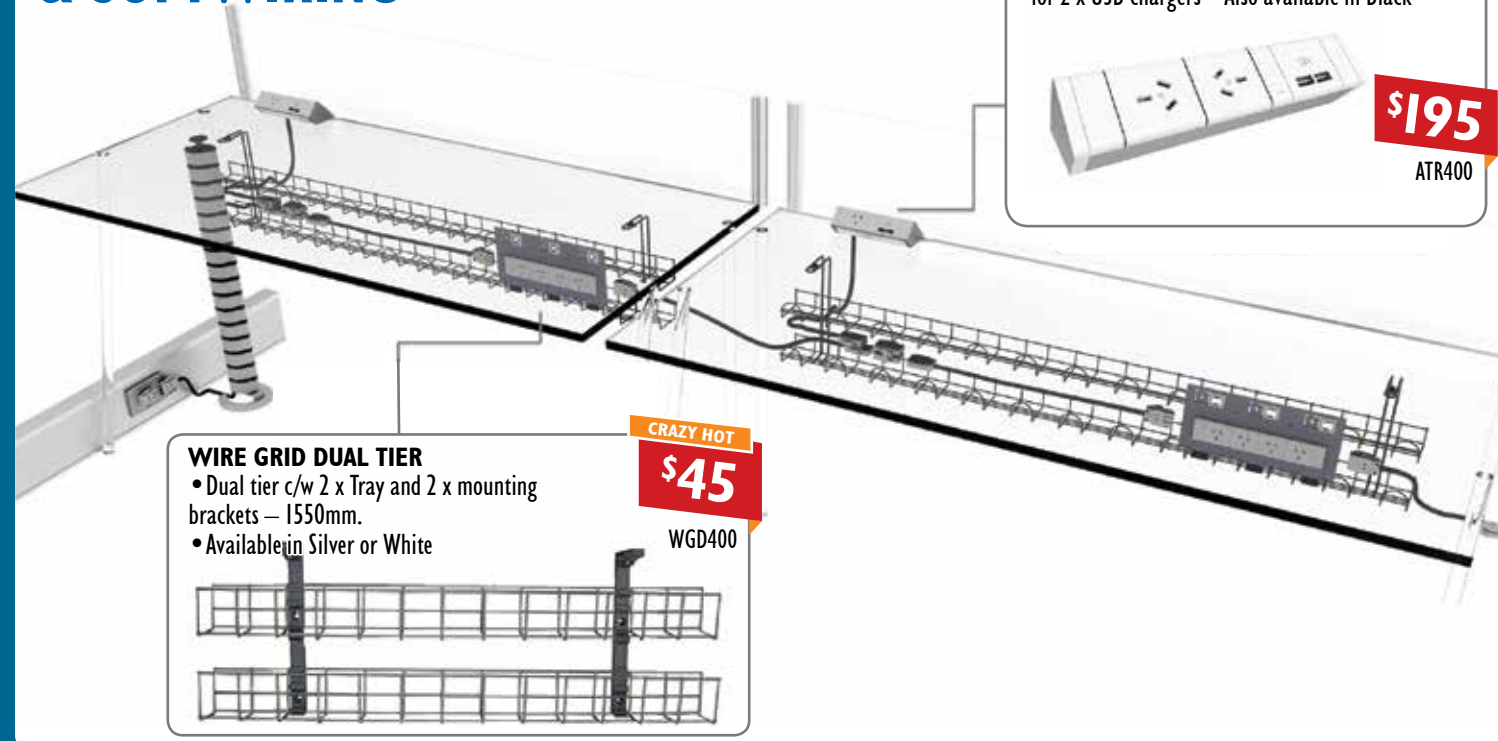

CABLE MANAGEMENT & SOFTWIRING

ATHENA RAIL
• 2 x Auto switched GPO (Rotated) and provision for 2 x USB chargers • Also available in Black

$195
ATR400

WIRE GRID DUAL TIER
• Dual tier c/w 2 x Tray and 2 x mounting brackets – 1550mm.
• Available in Silver or White

CRAZY HOT $45
WGD400

ATHENA RAIL
• 4 x Auto switched GPO (2 x Rotated) & provision for 3 x Data, complete with 500mm lead, L3T Piece & desk mounting brackets. • Also available in Black

$155
ATR400

QUAD AUTO SWITCH GPO (ROTATED)
• Rotator quad auto switched power module
• Available in White, Black, Silver, Blue or Red

$35
QDS400

ALPHA MODULE
• Alpha module c/w 4 rotated auto switched power, 2 x 45° deep data provision – lead sold separately
• Also available in Black

BIG BARGAIN $75
AMP400

SURFACE MOUNT BOX
• 4 x GPO & Provision for 3 x FLIP Data

DOOR BUSTER $109
SMB400

BASKET MOUNTING BRACKET
• Basket Mounting Bracket For Quad Power Module & 3 x Data • Service mounting plate accommodates SW1804 GPO & maximum provision for 3 x Data.
• Available in Silver (SL) or White (WT).

$22
BKM400

KONEXUS GEN2 USB MODULE • 3 x Covers, 2 x Powered USB, Provision For 1 x Keystone Jack, 500mm Lead Fitted With Tag Connector & Splitter • Also available in Black

$179
KXU400

URBAN SCREENING CAN BE DUCTED FOR CABLE MANAGEMENT SYSTEMS

Urban Screening offers easy access to cabling & flexible positioning of connection points