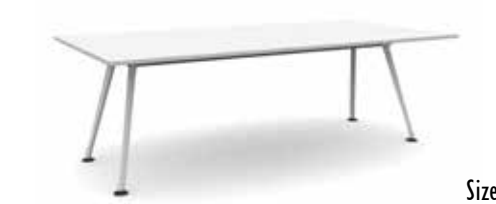

SIERRA MEETING TABLE