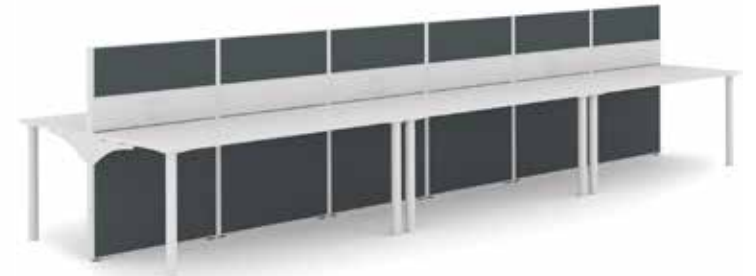

6 Person Back to Back

Top Size (mm)	Overall Size (mm)	Top View
1200w x 750d	3600w x 1550d	
1500w x 750d	4500w x 1550d	
1800w x 750d	5400w x 1550d	

FROM
$399*
Per Person

*Prices exclude delivery and installation *Based on 6 Person Back to Back with 1200w x 750d desk *Non-ducted