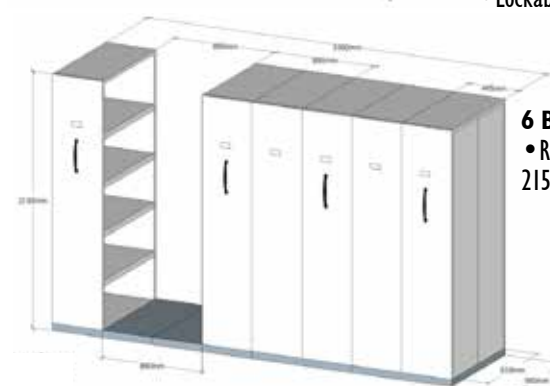

HABITAT

CREATE A SPACE WITHIN A SPACE

ENDLESS RANGE OF CONFIGURATIONS!

Chairs not included

SMART BUY HBH400 $13,499

- 1800mm high walls - other heights available
- Strong steel frame
- 3 layers of Acoustic Foam
- Huge range of configurations

TV not included
Wide colour range made to order

GREAT VALUE HBS400 $11,149

3 layers of Acoustic Foam with Acoustic Fabric top layer!

MOBILE SMART SCREENING

STRAIGHT TOP 1/2 GLAZED SCREEN

STRAIGHT TOP SMT101 $689

- 1500h x 1500w
- Mobile feet

WAVE TOP 1/2 GLAZED SCREEN

WAVE TOP WTS101 $709

- 1500h x 1500w
- Mobile feet

Pinnable Surface

Writable Surface

Create a space just for group work & stack away with ease when finished!

WALL MOUNT COMMERCIAL & PORCELAIN WHITEBOARDS

COMMERCIAL

Code	Size	Price
WMW100	600h x 900w	$75
WMW101	900h x 1200w	$99
WMW102	900h x 1500w	$119
WMW103	900h x 1800w	$145
WMW104	900h x 2100w	$179
WMW105	1200h x 1800w	$225

PORCELAIN

Code	Size	Price
WPW104	600h x 900w	$109
WPW103	600h x 1200w	$119
WPW105	900h x 1200w	$165
WPW106	900h x 1500w	$225
WPW107	900h x 1800w	$235
WPW100	1200h x 1500w	$259
WPW101	1200h x 1800w	$289

WALL MOUNTED PINBOARD

Wide fabric range made to order

- Pinnable • Velcro receptive
- Low maintenance • Fade resistant UV stable are available

WALL MOUNTED CORKBOARDS

- 100% natural cork
- Aluminium trim

Other Sizes Available

Code	Size	Price
WCK400	600h x 900w	$129
WCK401	900h x 900w	$145
WCK402	900h x 1200w	$155
WCK403	1200h x 1200w	$189
WCK404	900h x 1500w	$215
WCK405	1200h x 1500w	$219
WCK406	1200h x 1800w	$249
WCK407	1200h x 2400w	$309

MOBILE COMMERCIAL & PORCELAIN WHITEBOARDS

COMMERCIAL

Code	Size	Price
MCW101	900h x 1500w	$219
MCW100	1000h x 1800w	$259

SAVE $60

- Magnetic surface
- Aluminium frame
- Double sided
- Easy Tilt Adjustment
- Full length pen tray

PORCELAIN