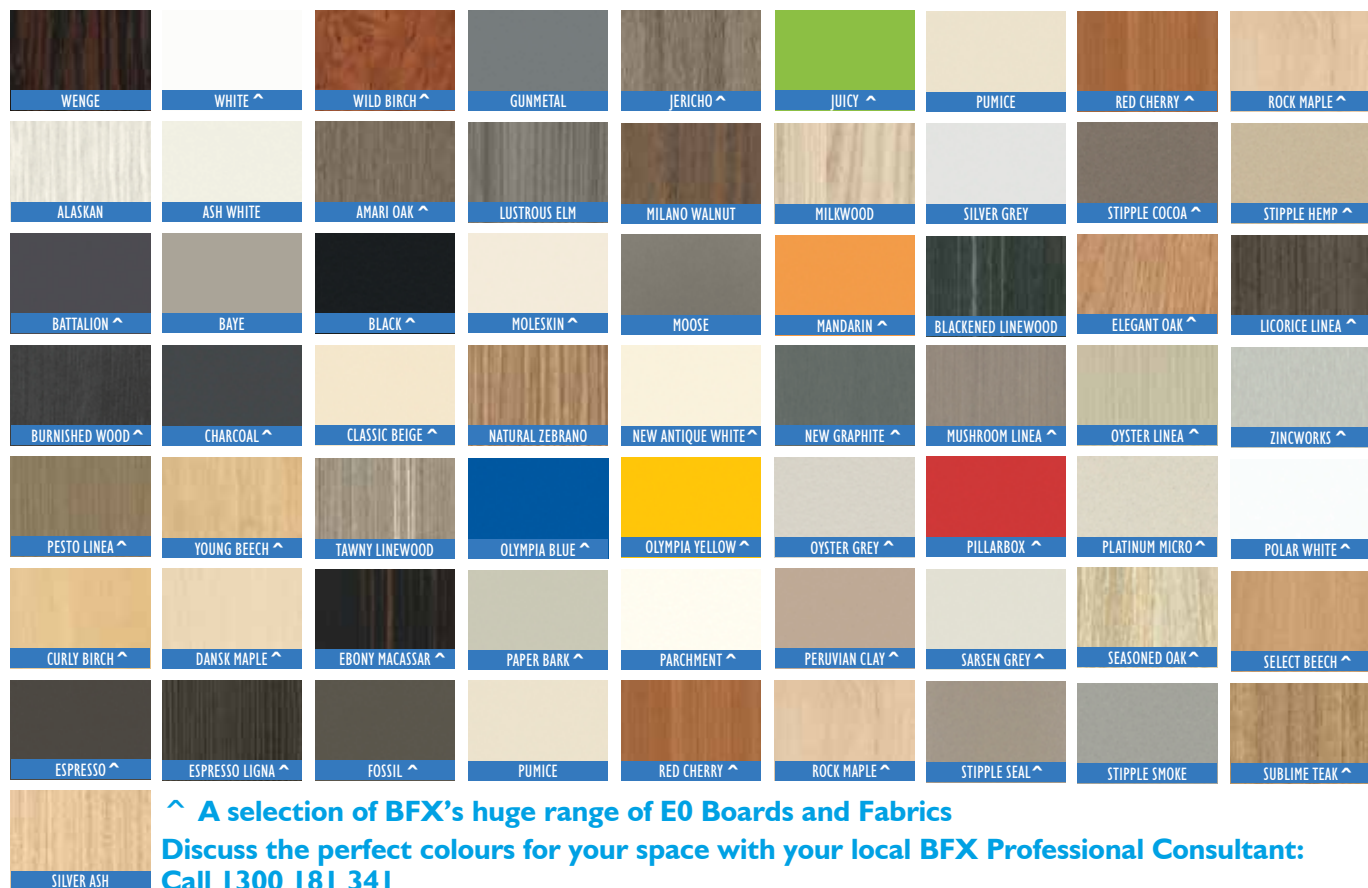

100's more materials available to choose from in store

Office Furniture

Enigma Fabric Range

Rave Fabric Range

Laminex Commercial Board Range

^ A selection of BFX's huge range of E0 Boards and Fabrics
Discuss the perfect colours for your space with your local BFX Professional Consultant:
Call 1300 181 341