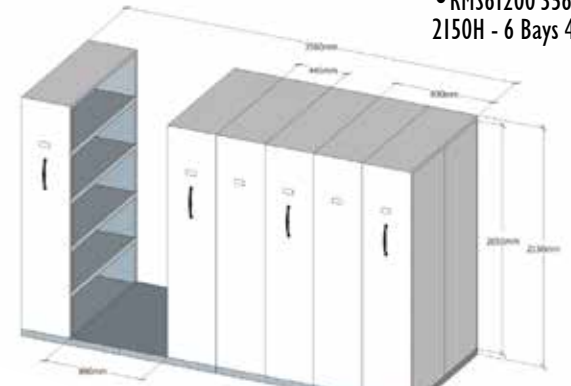

6 BAY 900W

- RMS6900 3560L x 980W x 2150H - 6 Bays 400D x 913W