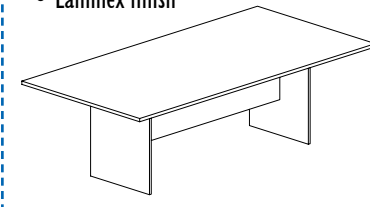

COMMERCIAL RECTANGULAR BOARDROOM TABLE

- 25mm thick top
- H-frame with modesty
- Laminex finish

Code	Size	Price
CBO406	1800x900	$539
CBO405	2400x1200	$749