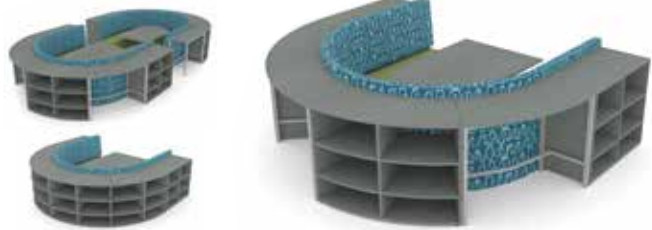

Office Furniture

NETWORK HIGH SETTING

- Modular setting combines straight & curved units
- Contoured back for comfort
- High density foam
- Huge range of configurations

NTH400

THE HIGH BACK CREATES A SPACE WITHIN A SPACE

NETWORK LOW SETTING

The low back creates an inviting space

Modular design! Choose any combination of bookcases & bar tables!