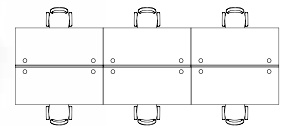

• PER PERSON

\$349

COSMO 30 - ON DESK SCREEN

- Open welcoming work spaces encourage the flow of information and ideas
- Floating screen bracket to allow gap for cable access

• 2 Person

• 4 Person

• 6 Person