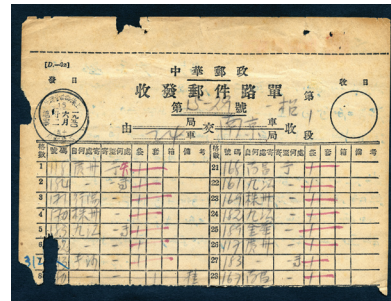

2861

2861

1950 (22 June) A ROC postal service scheme, tied by char. 'SHANGHAI NINGPO/TRAIN POST OFFICE' a nice use of a ROC document during the PRC, a few tears. Photo

HK$ 300 - 400