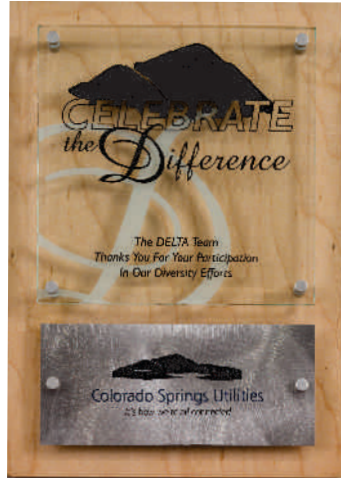

ORPHEUS

ORPHEUS 10X13 | HCPZ13AC
 SIZES: 10X13"
 THICKNESS: BLACK 1/4" BLACK,
 FRONT 1/4" CLEAR
 ACCENT HAMMERED, COPPER LAMINATE

PLAQUES SERIES

MARIS

MARIS 10X14" PLMA14AJ
 SIZES: 10X14"
 ACCENT SWIRL ALUMINUM
 NATURAL MAPLE BACK
 FRONT 3/8" JADE ACRYLIC