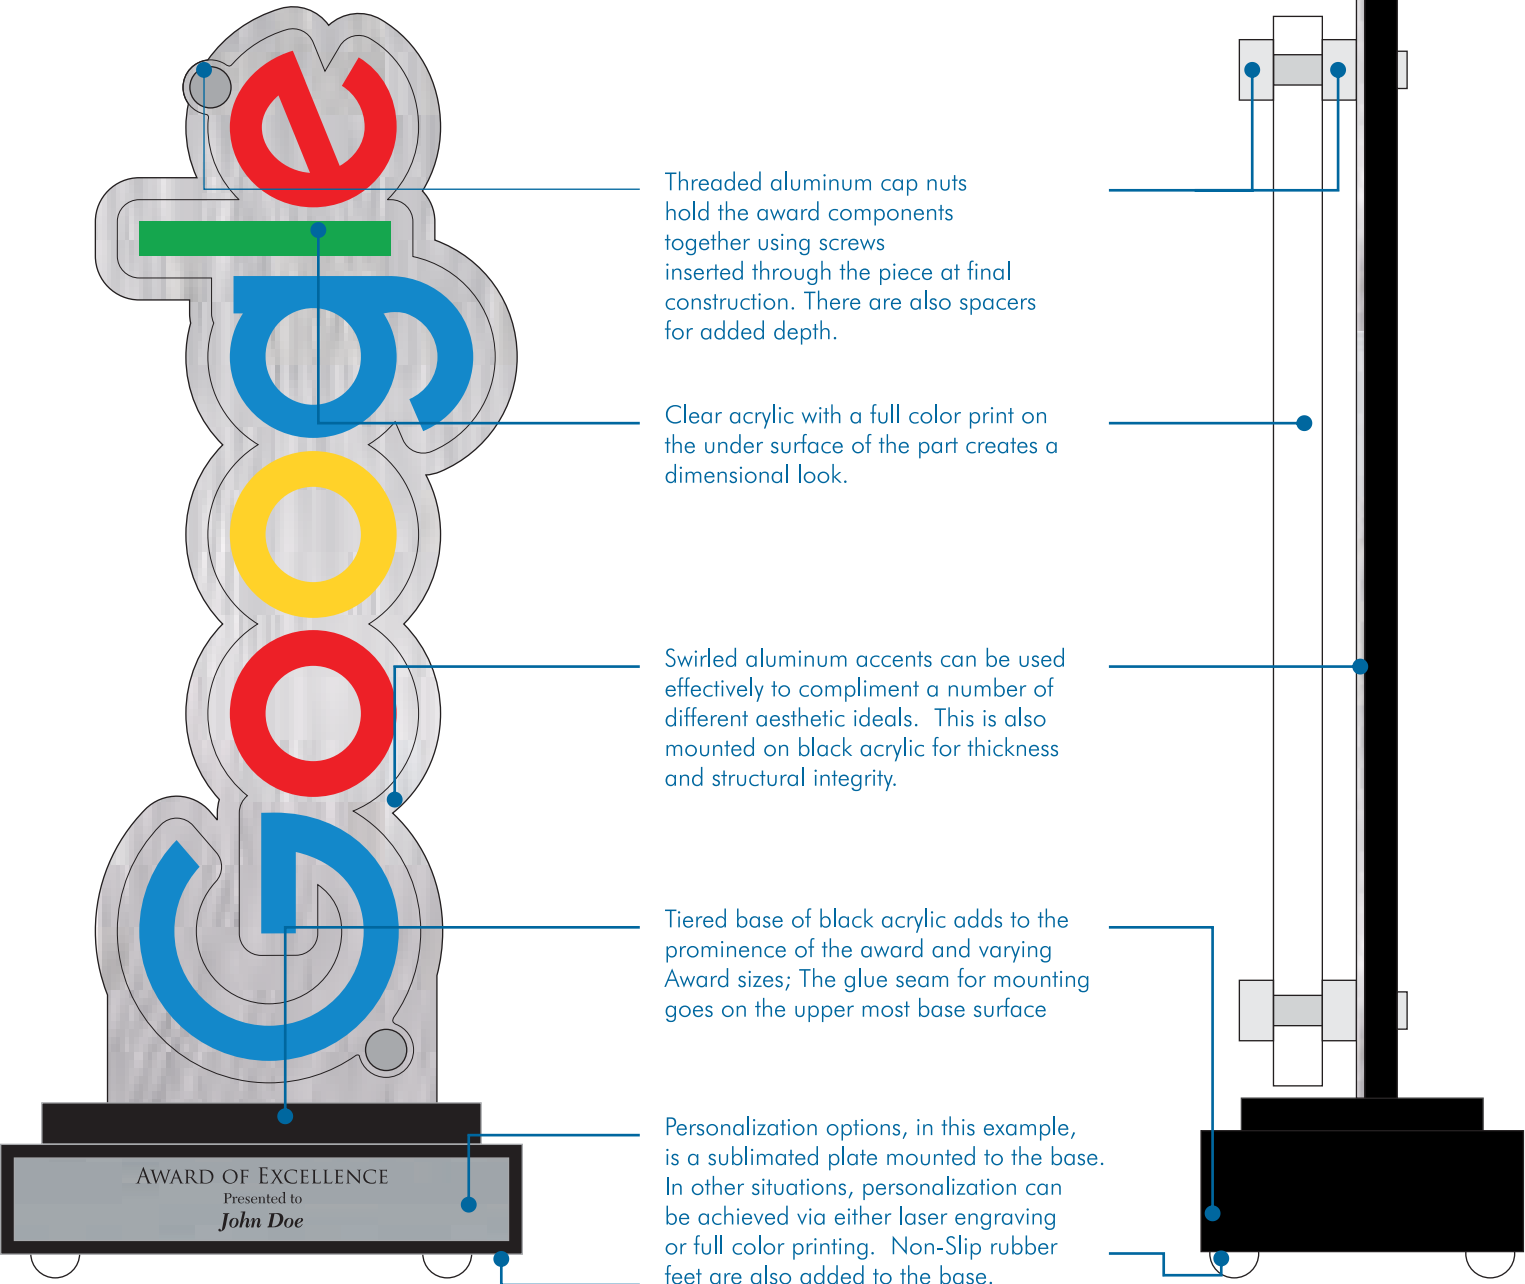

Front

Side

Threaded aluminum cap nuts hold the award components together using screws inserted through the piece at final construction. There are also spacers for added depth.

Clear acrylic with a full color print on the under surface of the part creates a dimensional look.