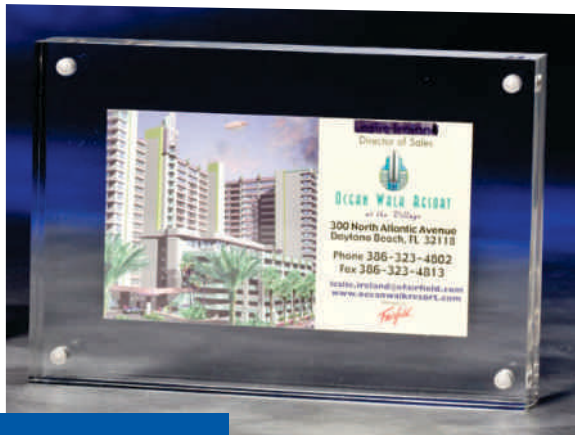

MAGNETIC HOLDER

MAGNETIC CC HOLDER 3-3/4X4-3/4" MAGC

SIZES: 3-1/4X4-3/4"
THICKNESS: 3/8" FRONT, 3/8" BACK
COLOR: CLEAR WITH CREDIT CARD RECESS

MAGNETIC BC HOLDER 3-3/4X4-3/4" MAGB

SIZES: 3-1/4X4-3/4"
THICKNESS: 3/8" FRONT, 3/8" BACK
COLOR: CLEAR, NO RECESS