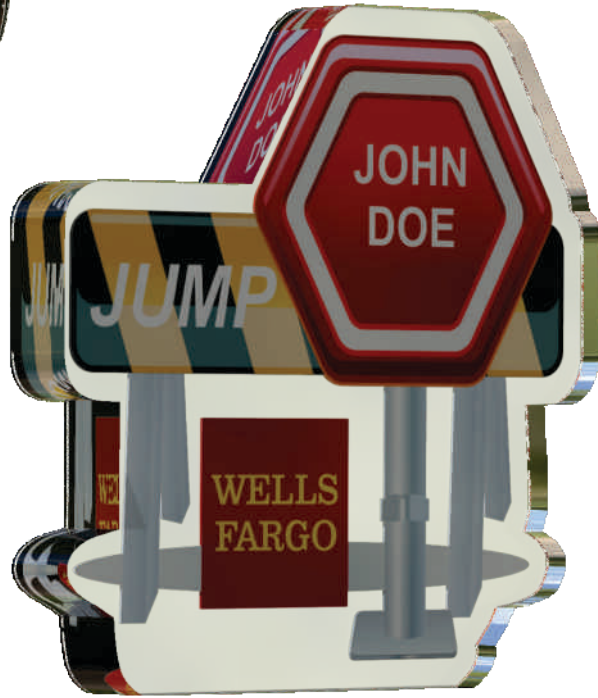

SERIES 50

SERIES 1000

F CUSTOM
REE STANDING

ONE PIECE CUSTOM AWARD

ONE PIECE CUSTOM AWARD

SIZES: TYPICALLY 6" - 11" TALL

THICKNESS: 3/4" - 1"

FULL COLOR OR LASER IMPRINT OF YOUR LOGO
AND YOUR CUSTOM TEXT