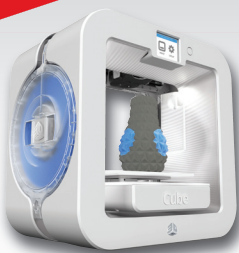

FREE \$50 Visa Gift Card w/purchase of a Cube3!

Follow Us On:

JANUARY 2016
VOLUME 1

FREE \$50

Visa Gift Card

Cube

3D Printer

Item TDSCUBE3