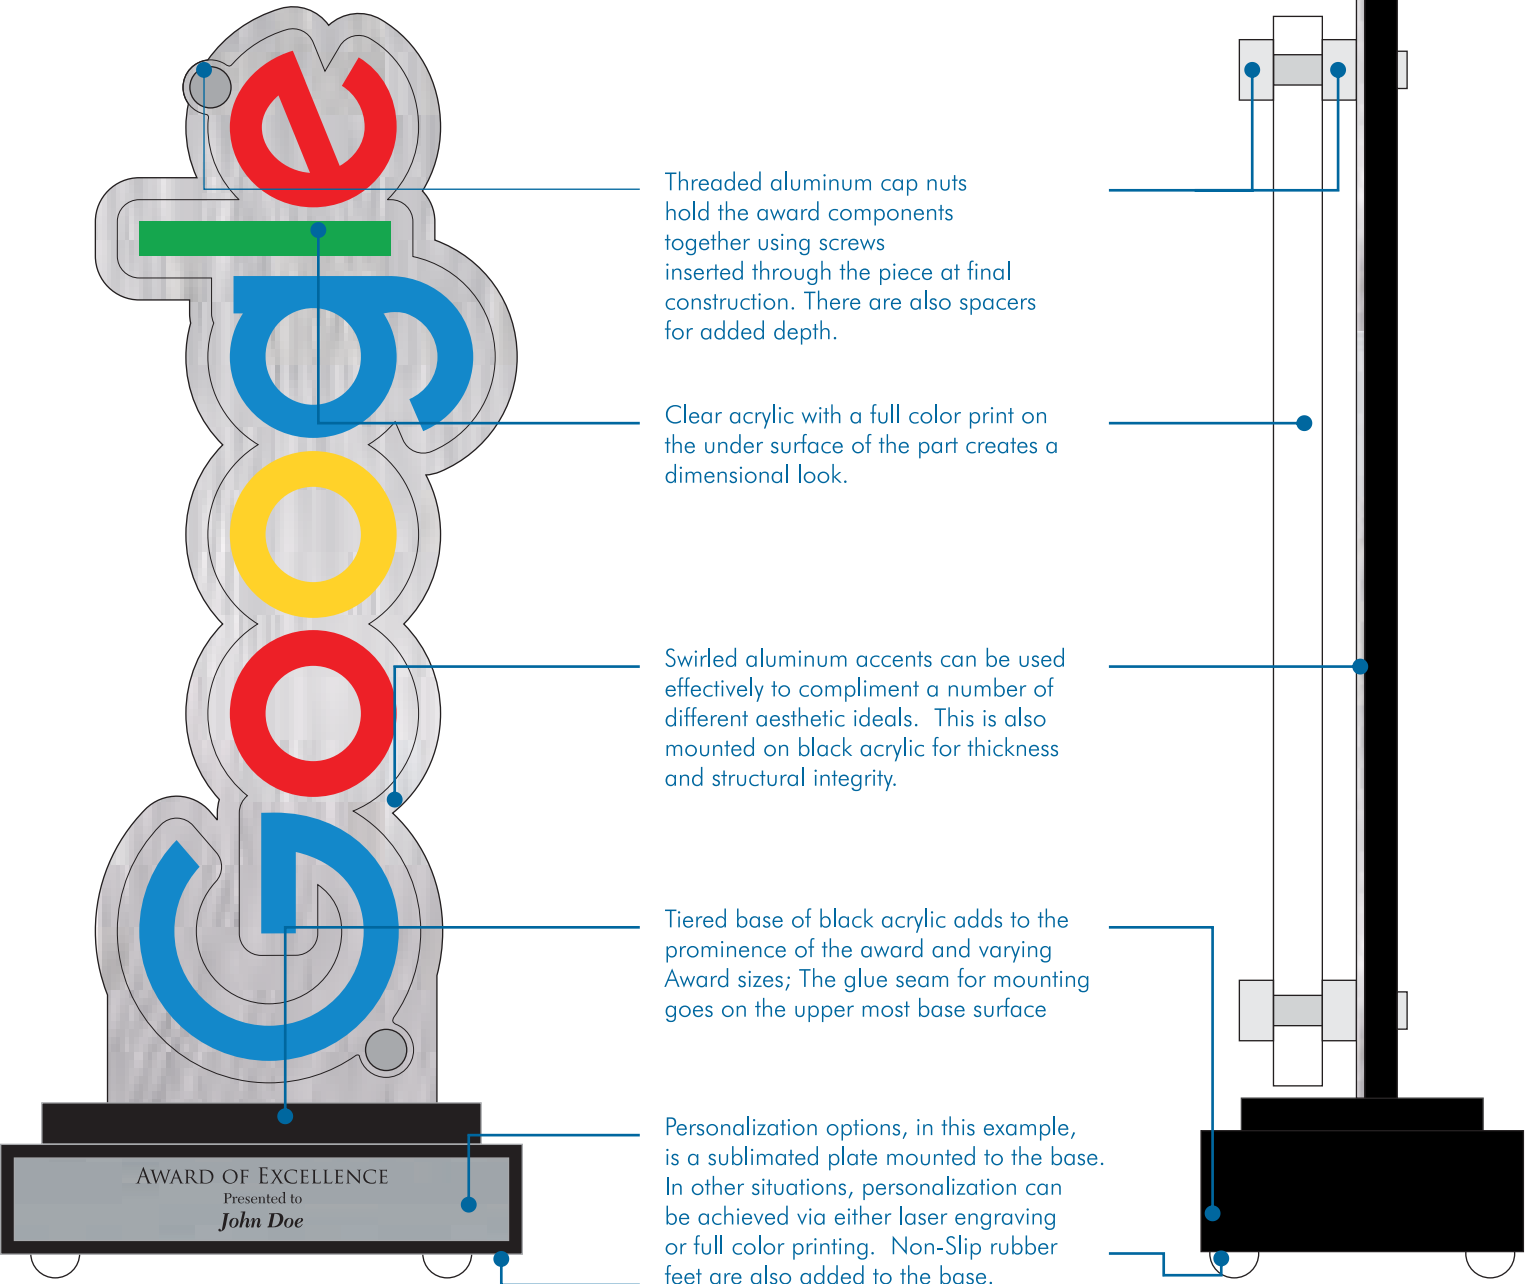

Send us your logo

LOGOCUT

2

We will design a signature award for **FREE**

3

We will produce your awards on time and within your budget!

Anatomy of an Award

Front

Side

Threaded aluminum cap nuts hold the award components together using screws inserted through the piece at final construction. There are also spacers for added depth.

Clear acrylic with a full color print on the under surface of the part creates a dimensional look.