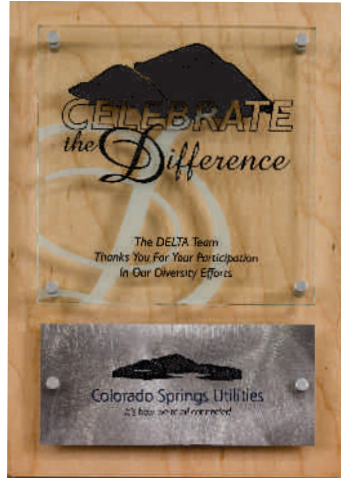

ALUMIT

ALUMIT 10X14" PLAL14AJ
SIZES: 10X14"
ACCENT SWIRL ALUMINUM
NATURAL MAPLE BACK
FRONT 3/8" JADE ACRYLIC