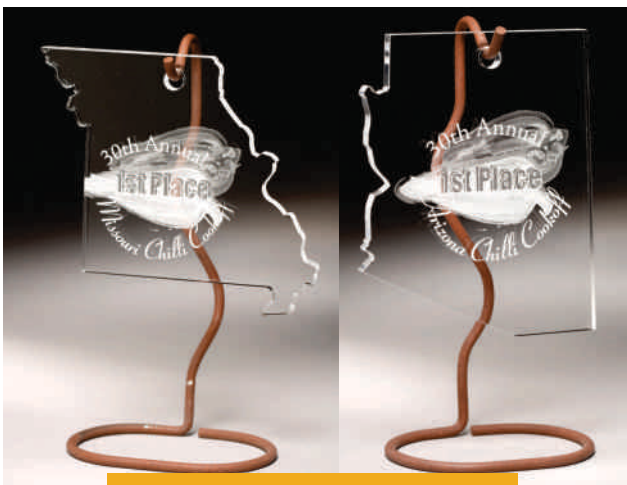

HANGING DIAMOND

SIZES: 10" 10" WHAD10AC
THICKNESS: 3/8"
SHOWN WITH WIRE HOLDER A

WIRE STATES

WIRE STATES

SIZES: 10" 10" WHSS10AC
THICKNESS: 3/8"
SHOWN WITH WIRE HOLDER A
AVAILABLE IN MOST STATES