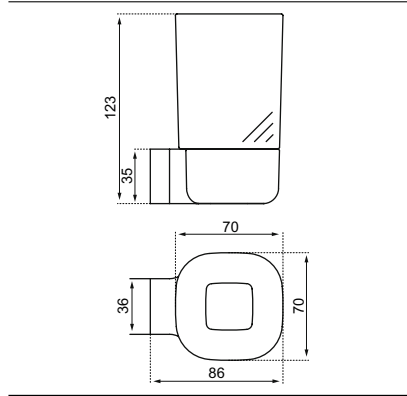

Finish: Chrome

ROBE HOOK

A9145AA

Measures (Width × Depth × Height)
in mm: 20 × 32 × 42

Finish: Chrome

SOAP DISH HOLDER

A9141

Measures (Width × Depth × Height)
in mm: 118 × 95 × 53

Finish: Chrome

TUMBLER HOLDER

A9139AA

Measures (Width × Depth × Height)
in mm: 70 × 86 × 123

Finish: Chrome

SOAP DISPENSER HOLDER

A9140

Measures (Width × Depth × Height)
in mm: 69 × 126 × 128

Finish: Chrome

SINGLE TOILET ROLL HOLDER

A9142AA

Measures (Width × Depth × Height)
in mm: 172 × 96 × 155

Finish: Chrome

SPARE TOILET ROLL HOLDER

A9143AA

Measures (Width × Depth × Height)
in mm: 172 × 96 × 35

Finish: Chrome

TOILET BRUSH HOLDER

A9144AA

Measures (Width × Depth × Height)
in mm: 88 × 104 × 383

Finish: Chrome

Ideal Standard

Adress

www.idealstandard.xx