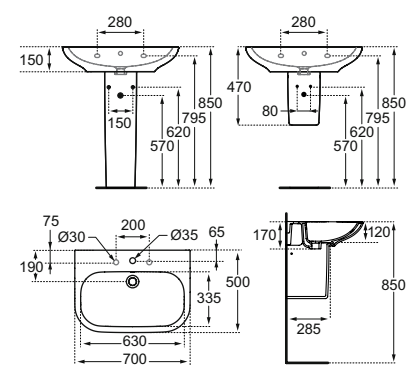

BASIN SEMICOUNTERTOP 55

T055301 ○●○

T0553MA IDEAL PLUS ○●○

550 × 440 mm
 Semicountertop basin with overflow, one central tap hole plus two pre-punched holes on sides. Cutting template and fixing set included.
 Weight: 10 kg
 Type of installation:
 – Semicountertop

T055601 ○●○

T0556MA IDEAL PLUS ○●○

700 × 500 mm
 Basin with overflow, one central tap hole plus two pre-punched holes on sides.
 Weight: 18 kg
 Type of installation:
 – Wall hung
 – WH with furniture

To be completed with:
 T422001 Pedestal
 T422101 Semipedestal
 J3747AA Chromed syphon