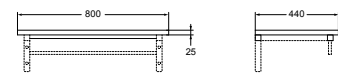

SOFTMOOD WORKTOP 60

for traditional basin

	GLOSSY WHITE	T7805WG
	GLOSSY LIGHT GREY	T7805S4
	LIGHT BROWN MATT	T7805S5
	WALNUT LEUKA	T7805S6

Required assembly with:

- Basin unit 600 mm T7800
- Worktops (has to be ordered separately)
- Possibility to install just with bracket set T783167 (included 1 towel holder)
- Wall hung
- Worktop 25 mm thickness
- Corner radius 25 mm
- Included hardware