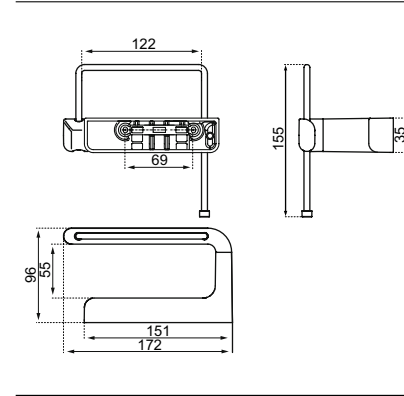

Finish: Chrome

ROBE HOOK

A9145AA

Measures (Width × Depth × Height)
in mm: 20 × 32 × 42

Finish: Chrome

SOAP DISH HOLDER

A9141

Measures (Width × Depth × Height)
in mm: 118 × 95 × 53

Finish: Chrome

TUMBLER HOLDER

A9139AA

Measures (Width × Depth × Height)
in mm: 70 × 86 × 123

Finish: Chrome

SOAP DISPENSER HOLDER

A9140

Measures (Width × Depth × Height)
in mm: 69 × 126 × 128

Finish: Chrome

SINGLE TOILET ROLL HOLDER

A9142AA

Measures (Width × Depth × Height)
in mm: 172 × 96 × 155

Finish: Chrome

SPARE TOILET ROLL HOLDER

A9143AA

Measures (Width × Depth × Height)
in mm: 172 × 96 × 35

Finish: Chrome

TOILET BRUSH HOLDER

A9144AA

Measures (Width × Depth × Height)
in mm: 88 × 104 × 383

Finish: Chrome

Ideal Standard

Adress

www.idealstandard.xx