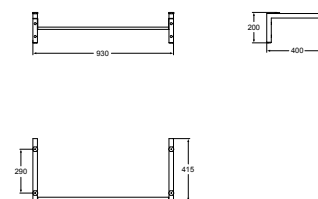

for worktop installation

T783767

1 towel holder included

To assembly:

- Worktop T7807, T7811 and T7815
- Chromium plated
- For worktops 25 mm thickness (3 cuts) & corner radius 25 mm
- Included hardware

SOFTMOOD BRACKET SET 140