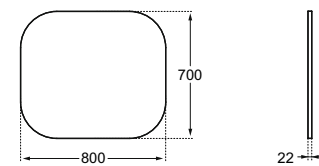

1. To assembly:
2. Curved lamp Led T782967
   - Anti-steam system
   - 22 mm thickness w/aluminium colour frame
   - IP44 & EMC certified
   - Included hardware

1. To assembly:
2. Curved lamp Led T782967
   - Anti-steam system
   - 22 mm thickness w/aluminium colour frame
   - IP44 & EMC certified
   - Included hardware

1. To assembly:
2. Curved lamp Led T782967
   - Anti-steam system
   - 22 mm thickness w/aluminium colour frame
   - IP44 & EMC certified
   - Included hardware

1. To assembly:
2. Curved lamp Led T782967
   - Anti-steam system
   - 24 mm thickness w/aluminium colour frame
   - IP44 & EMC certified
   - Included hardware

1. To assembly:
2. Curved lamp Led T782967
   - 24 mm thickness w/aluminium colour frame
   - IP44 & EMC certified
   - Included hardware

for left and right placement

- Curved Led lamp
- Rounded shape as mirrors
- IP44 certified