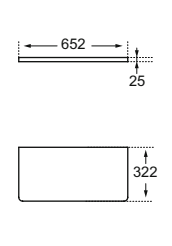

SOFTMOOD WORKTOP 65

for semi-countertop & WC unit installation

	GLOSSY WHITE	T7839WG
	GLOSSY LIGHT GREY	T7839S4
	LIGHT BROWN MATT	T7839S5
	WALNUT LEUKA	T7839S6

Required assembly with:

- Semi-countertop unit 650 mm T7818
- WC unit 650 mm T7819
- Worktops (has to be ordered separately)
- Wall hung
- Worktop 25 mm thickness
- Corner radius 25 mm
- Included hardware