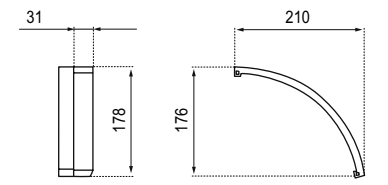

SOFTMOOD CURVED LED LAMP

for left and right placement

T782967

- Curved Led lamp
- Rounded shape as mirrors
- IP44 certified

Accessories

SINGLE TOWEL RAIL 30 CM

A9136AA

Measures (Width × Depth × Height)
in mm: 300 × 60 × 35