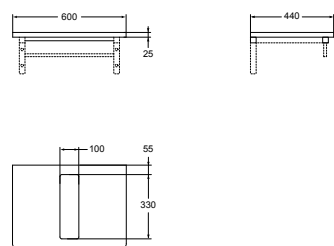

SOFTMOOD WORKTOP 65

for semi-countertop & WC unit installation

	GLOSSY WHITE	T7839WG
	GLOSSY LIGHT GREY	T7839S4
	LIGHT BROWN MATT	T7839S5
	WALNUT LEUKA	T7839S6

Required assembly with:

- Semi-countertop unit 650 mm T7818
- WC unit 650 mm T7819
- Worktops (has to be ordered separately)
- Wall hung
- Worktop 25 mm thickness
- Corner radius 25 mm
- Included hardware