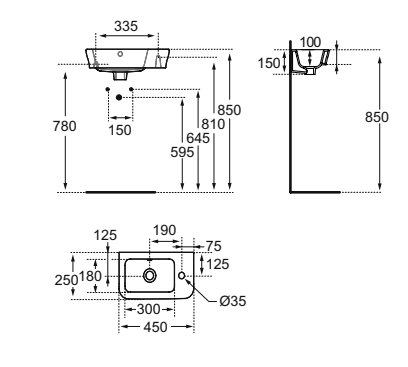

IDEAL PLUS is a special, colorless surface treatment that once applied on the ceramic porcelain ensures even better longevity of the porcelain, is dust repellent, and ensures very easy cleaning.