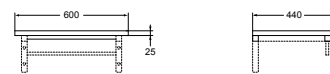

SOFTMOOD WORKTOP 60

for traditional basin

	GLOSSY WHITE	T7805WG
	GLOSSY LIGHT GREY	T7805S4
	LIGHT BROWN MATT	T7805S5
	WALNUT LEUKA	T7805S6

Required assembly with:

- Basin unit 600 mm T7800
- Worktops (has to be ordered separately)
- Possibility to install just with bracket set T783167 (included 1 towel holder)
- Wall hung
- Worktop 25 mm thickness
- Corner radius 25 mm
- Included hardware