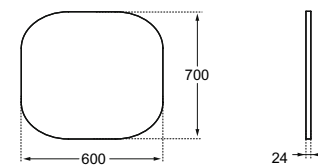

1. To assembly:
2. Curved lamp Led T782967
   - Anti-steam system
   - 22 mm thickness w/aluminium colour frame
   - IP44 & EMC certified
   - Included hardware

1. To assembly:
2. Curved lamp Led T782967
   - Anti-steam system
   - 22 mm thickness w/aluminium colour frame
   - IP44 & EMC certified
   - Included hardware

1. To assembly:
2. Curved lamp Led T782967
   - Anti-steam system
   - 22 mm thickness w/aluminium colour frame
   - IP44 & EMC certified
   - Included hardware

1. To assembly:
2. Curved lamp Led T782967
   - Anti-steam system
   - 24 mm thickness w/aluminium colour frame
   - IP44 & EMC certified
   - Included hardware

1. To assembly:
2. Curved lamp Led T782967
   - 24 mm thickness w/aluminium colour frame
   - IP44 & EMC certified
   - Included hardware

for left and right placement

- Curved Led lamp
- Rounded shape as mirrors
- IP44 certified