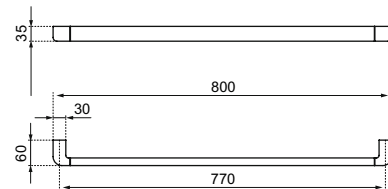

Finish: Chrome

SINGLE TOWEL RAIL 60 CM

A9135AA

Measures (Width × Depth × Height)
in mm: 600 × 60 × 35

Finish: Chrome

SINGLE TOWEL RAIL 80 CM

A9134AA

Measures (Width × Depth × Height)
in mm: 800 × 60 × 35

Finish: Chrome

DOUBLE TOWEL HOLDER

A9138AA

Measures (Width × Depth × Height)
in mm: 79 × 492 × 35/62

Finish: Chrome

HAND TOWEL HOLDER 25 CM

A9137AA

Measures (Width × Depth × Height)
in mm: 250 × 60 × 35