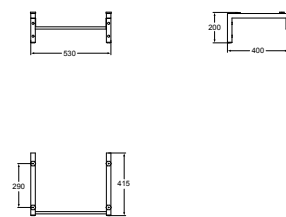

SOFTMOOD WORKTOP 130

for semi-countertop & WC unit installation

- GLOSSY WHITE **T7833WG**
- GLOSSY LIGHT GREY **T7833S4**
- LIGHT BROWN MATT **T7833S5**
- WALNUT LEUKA **T7833S6**

Required assembly with:

- Semi-countertop unit 650 mm T7818 & WC unit 650 mm T7819
- Worktops (has to be ordered separately)
- Wall hung
- Worktop 25 mm thickness
- Corner radius 25 mm
- Included hardware

SOFTMOOD BRACKET SET 60

for worktop installation

T783167

1 towel holder included

To assembly:

- Worktop T7805, T7809 and T7813
- Chromium plated
- For worktops 25 mm thickness (3 cuts) & corner radius 25 mm
- Included hardware

SOFTMOOD BRACKET SET 80

for worktop installation

T783867

1 towel holder included

To assembly:

- Worktop T7806, T7810 and T7814
- Chromium plated
- For worktops 25 mm thickness (3 cuts) & corner radius 25 mm
- Included hardware

SOFTMOOD BRACKET SET 100

for worktop installation

T783767

1 towel holder included

To assembly:

- Worktop T7807, T7811 and T7815
- Chromium plated
- For worktops 25 mm thickness (3 cuts) & corner radius 25 mm
- Included hardware

SOFTMOOD BRACKET SET 140

for worktop installation

T783267

2 towel holder included

To assembly:

- Worktop T7808, T7812 and T7816
- Chromium plated
- For worktops 25 mm thickness (3 cuts) & corner radius 25 mm
- Included hardware

SOFTMOOD INDIVIDUAL LEG

for vessel & basin installation

T783467

- Chromium plated
- Individual leg