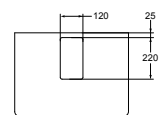

SOFTMOOD WORKTOP 60

for traditional basin

	GLOSSY WHITE	T7805WG
	GLOSSY LIGHT GREY	T7805S4
	LIGHT BROWN MATT	T7805S5
	WALNUT LEUKA	T7805S6

Required assembly with:

- Basin unit 600 mm T7800
- Worktops (has to be ordered separately)
- Possibility to install just with bracket set T783167 (included 1 towel holder)
- Wall hung
- Worktop 25 mm thickness
- Corner radius 25 mm
- Included hardware