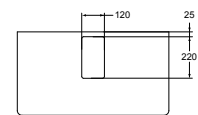

SOFTMOOD WORKTOP 60

for traditional basin

	GLOSSY WHITE	T7805WG
	GLOSSY LIGHT GREY	T7805S4
	LIGHT BROWN MATT	T7805S5
	WALNUT LEUKA	T7805S6

Required assembly with:

- Basin unit 600 mm T7800
- Worktops (has to be ordered separately)
- Possibility to install just with bracket set T783167 (included 1 towel holder)
- Wall hung
- Worktop 25 mm thickness
- Corner radius 25 mm
- Included hardware