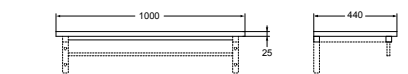

SOFTMOOD WORKTOP 100

for vessel T056101

	GLOSSY WHITE	T7811WG
	GLOSSY LIGHT GREY	T7811S4
	LIGHT BROWN MATT	T7811S5
	WALNUT LEUKA	T7811S6

Required assembly with:

- Basin unit 1000 mm T7802
- Worktops (has to be ordered separately)
- Possibility to install just with bracket set T783767 (included 1 towel holder)
- Wall hung
- Worktop 25 mm thickness
- Corner radius 25 mm
- Included hardware