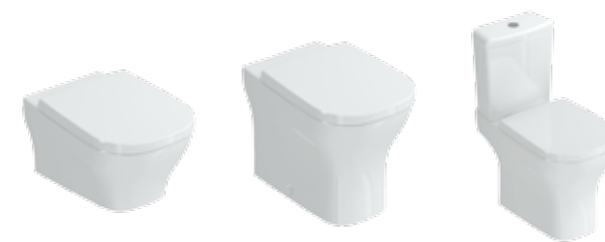

■ *The basins are available with siphon, half/full pedestal or furniture.*

Choose the right basin for your bathroom

Vanity

640 mm

840 mm

1040 mm

Basin

550 mm

600 mm

650 mm

700 mm

Vessel

550 mm

600 mm

Semi-countertop 550 mm

Hand wash basin

450 mm

Choose the ideal toilet

Wall hung

Floor standing

Toiled close coupled

Choose the ideal bidet

Wall hung

Floor standing