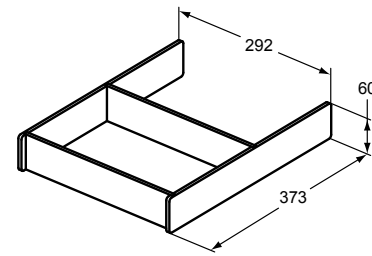

T724767

- Slide for drawer in satin polypropylene

DRAWER PARTITION KIT

T784067

- To take profit of the internal space into the drawers; to be placed just in the bottom part
- To assembly with:
 - All internal basin units
 - Recommended to use 1 partition kit for 60 and 80 basin units and 2 kits for 100 basin unit. For bigger size 140 basin unit use 1 partition kit into each drawer.
- Material: Sand Plexiglass