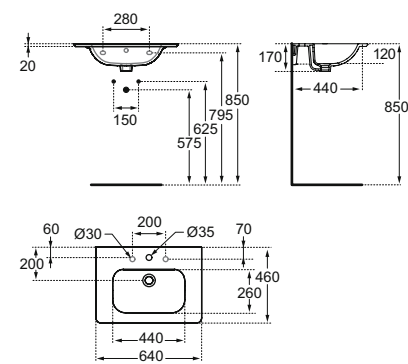

600 mm

650 mm

700 mm

Vessel

550 mm

600 mm

Semi-countertop 550 mm

Hand wash basin

Ceramics

VANITY 104

T055901 ○●○

T0559MA IDEAL PLUS ○●○

1040 × 460 mm
 Basin with overflow, one central tap hole plus two pre-punched holes on sides.
 Weight: 22 kg
 Type of installation:
 – Wall hung
 – WH with furniture
 To be completed with:
 J3747AA Chromed syphon

VANITY 84

T055801 ○●○

T0558MA IDEAL PLUS ○●○

840 × 460 mm
 Basin with overflow, one central tap hole plus two pre-punched holes on sides.
 Weight: 18 kg
 Type of installation:
 – Wall hung
 – WH with furniture
 To be completed with:
 J3747AA Chromed syphon

VANITY 64

T055701 ○●○

T0557MA IDEAL PLUS ○●○

640 × 460 mm
 Basin with overflow, one central tap hole plus two pre-punched holes on sides.
 Weight: 13 kg
 Type of installation:
 – Wall hung
 – WH with furniture
 To be completed with:
 J3747AA Chromed syphon