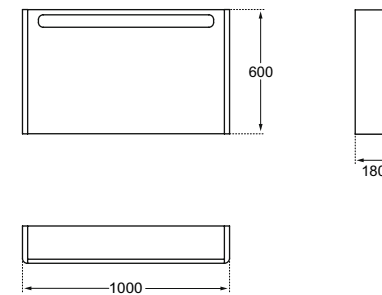

- To assembly:
- Stand alone

Combining with all mirror cabinets

To build composition 1400 mm use the following:
– 1 mirror cabinet 1000 mm + 2 shelf unit

- Light Led into the front panel
- Internal glass shelves
- Top & Base in grey melamine paper
- Door 25 mm thickness
- Corner radius 25 mm
- IP44 & EMC certified
- Included hardware