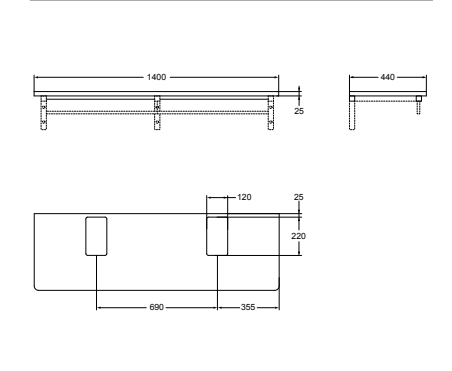

SOFTMOOD WC UNIT 65

□ GLOSSY WHITE	T7819WG
■ GLOSSY LIGHT GREY	T7819S4
■ LIGHT BROWN MATT	T7819S5
■ WALNUT LEUKA	T7819S6

1. Required assembly with:
2. BTW bowl T3216 or WH bowl T3226
   - Worktops (has to be ordered separately T7839)
   - Free-standing
   - Removable panel
   - Pre-fitted cistern
   - Corner radius 25 mm
   - Included hardware

SOFTMOOD TROLLEY UNIT 40

1 drawer

□ GLOSSY WHITE	T7820WG
■ GLOSSY LIGHT GREY	T7820S4
■ LIGHT BROWN MATT	T7820S5
■ WALNUT LEUKA	T7820S6

- Door thickness 25 mm
- Cushion in white eco-leather
- 4 free wheels
- Push-pull system (no handle)
- Integrated chrome plated bar
- Corner radius 25 mm

SOFTMOOD SHELF UNIT 20

open unit

□ GLOSSY WHITE	T7830WG
■ GLOSSY LIGHT GREY	T7830S4
■ LIGHT BROWN MATT	T7830S5
■ WALNUT LEUKA	T7830S6

1. To assembly:
2. Stand alone
   - Combining with all mirror cabinets
   - To build composition 1400 mm use the following:
     - 2 x mirror cabinet 600 mm T7821 + 1 shelf unit
     - 1 mirror cabinet 1000 mm T7823 + 2 shelf unit
   - Open unit
   - 2 wooden shelves
   - Corner radius 25 mm
   - Included hardware

SOFTMOOD HIGHT CABINET 40

2 doors, right hand

□ GLOSSY WHITE	T7817WG
■ GLOSSY LIGHT GREY	T7817S4
■ LIGHT BROWN MATT	T7817S5
■ WALNUT LEUKA	T7817S6

- Wall hung
- 4 internal adjustable glass shelves (4 upper + 1 lower)
- Push-pull system (no handle)
- Integrated chrome plated bar
- Door 25 mm thickness
- Corner radius 25 mm
- Included hardware

SOFTMOOD HIGHT CABINET 40

2 doors, left hand

□ GLOSSY WHITE	T7836WG
■ GLOSSY LIGHT GREY	T7836S4
■ LIGHT BROWN MATT	T7836S5
■ WALNUT LEUKA	T7836S6

- Wall hung
- 4 internal adjustable glass shelves (4 upper + 1 lower)
- Push-pull system (no handle)
- Integrated chrome plated bar
- Door 25 mm thickness
- Corner radius 25 mm
- Included hardware

SOFTMOOD WORKTOP 140

for traditional basin

□ GLOSSY WHITE	T7808WG
■ GLOSSY LIGHT GREY	T7808S4
■ LIGHT BROWN MATT	T7808S5
■ WALNUT LEUKA	T7808S6