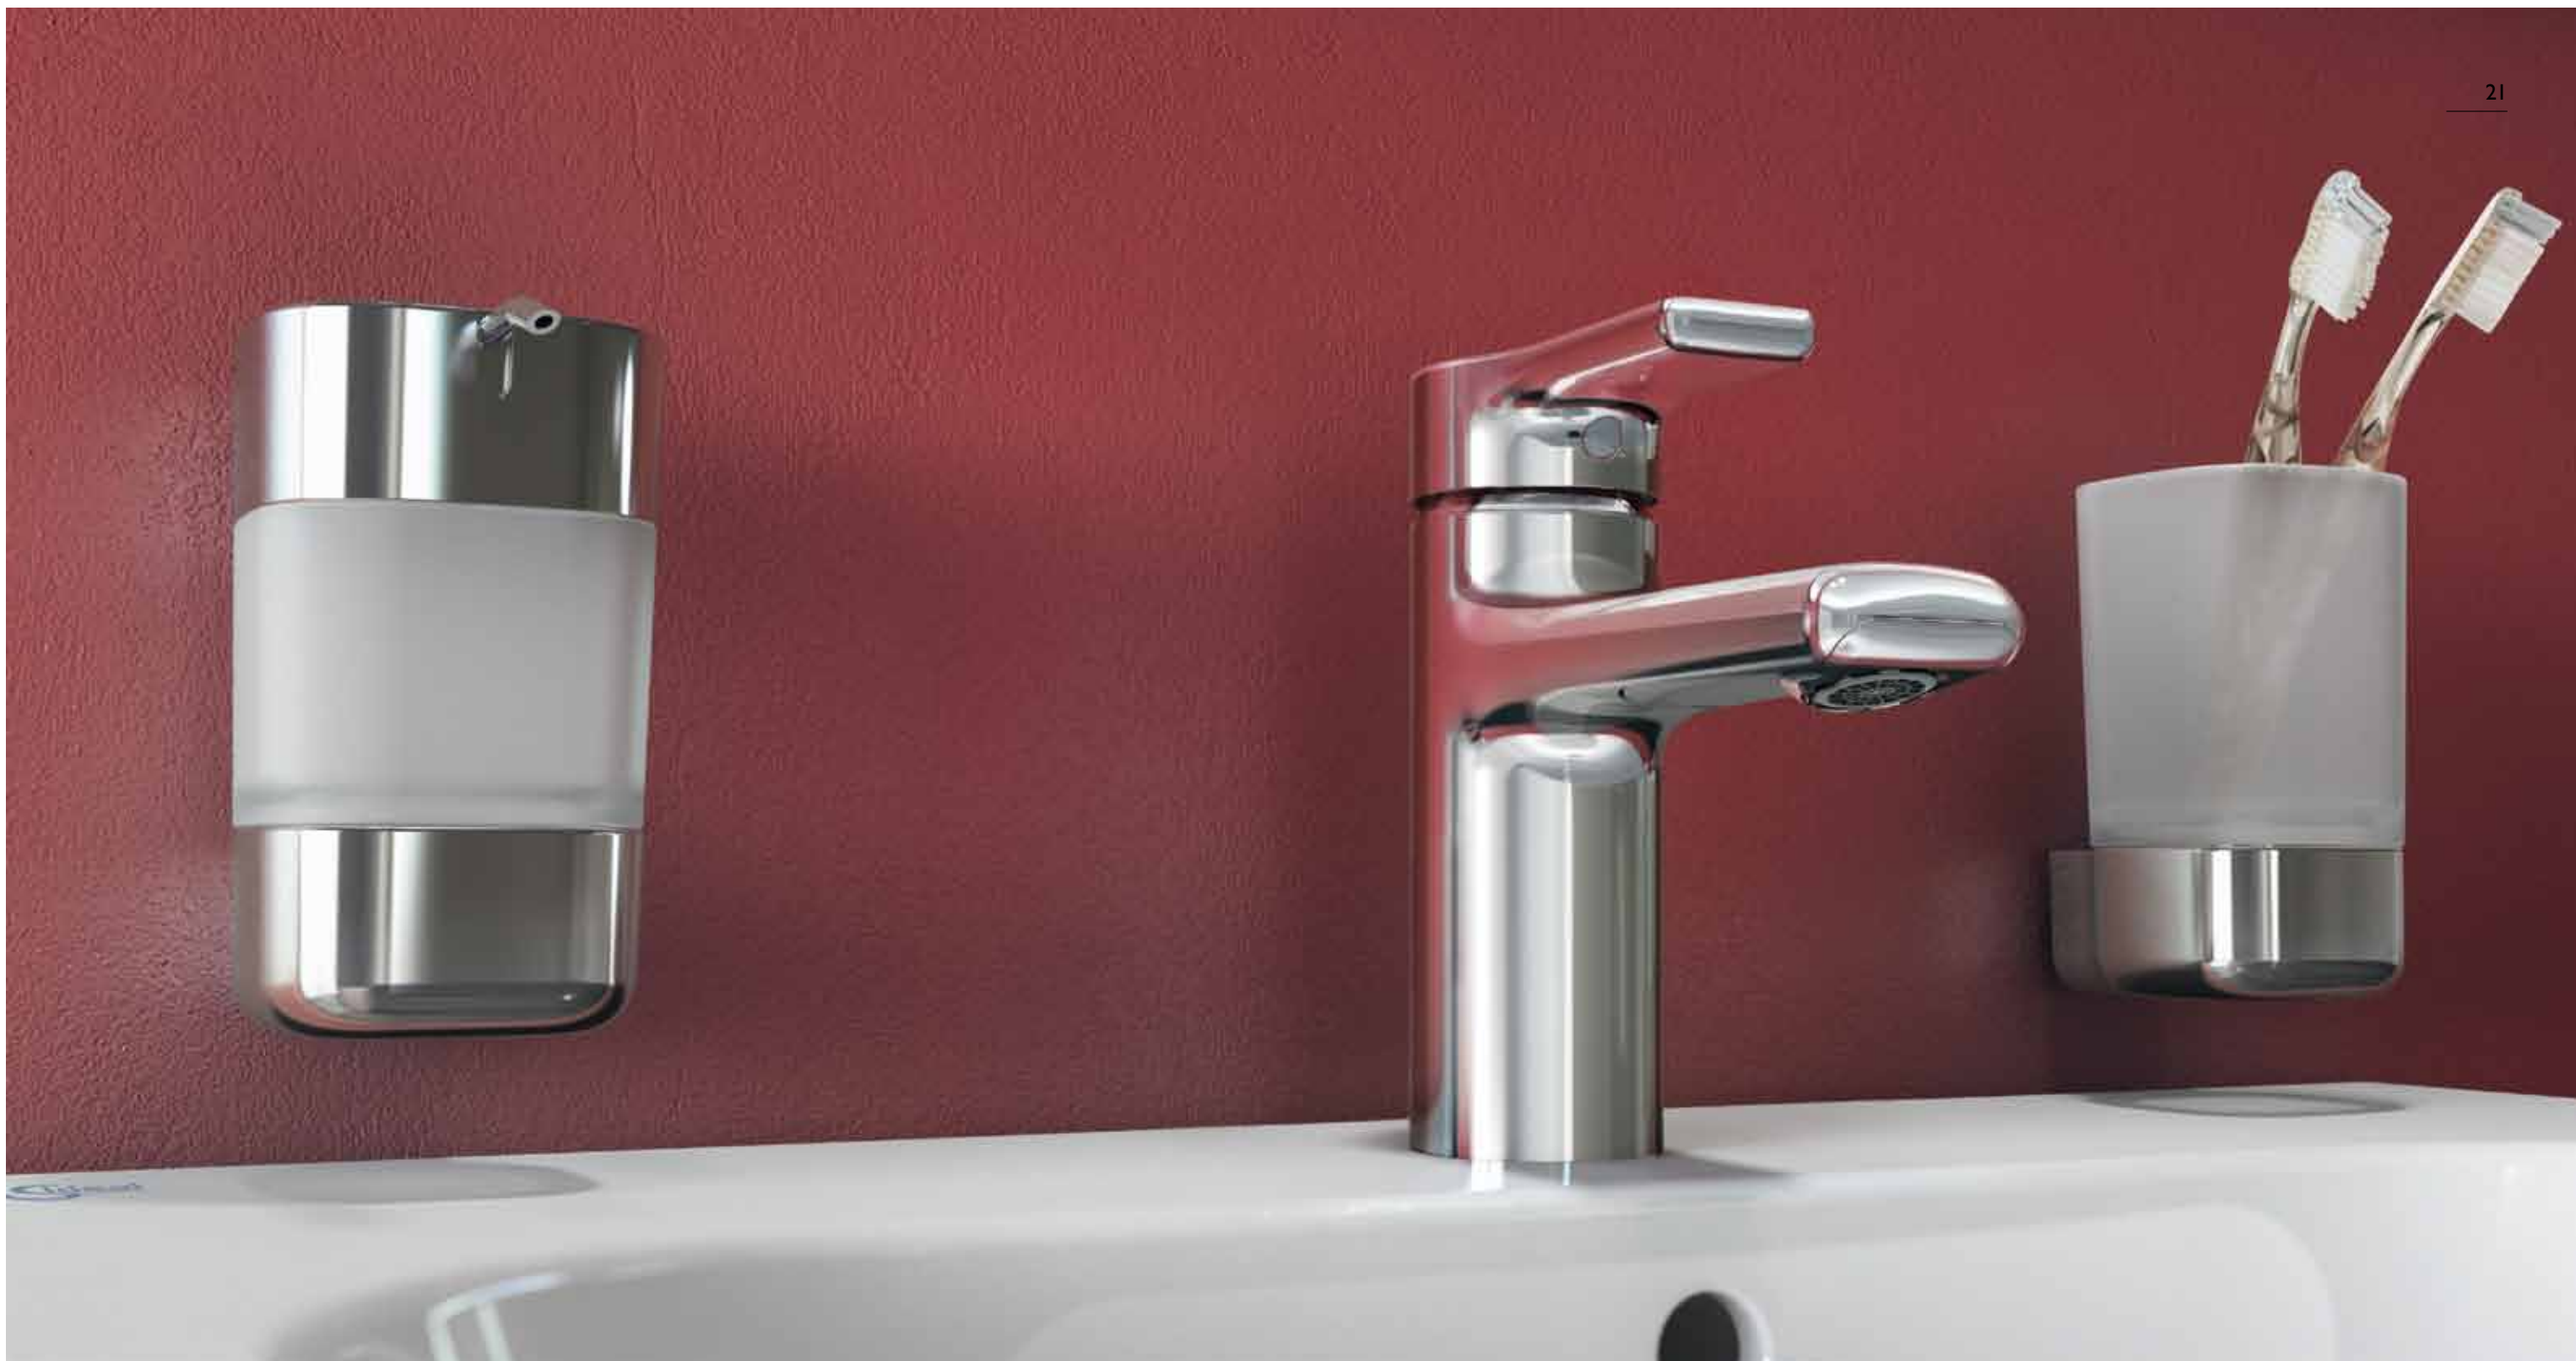

The soap dispenser holder and tumbler holder displayed above are part of the complete range of SOFTMOOD accessories. Details on page 29.

Every piece of furniture, every basin and every accessory has been designed to contribute to the elegance of the whole.