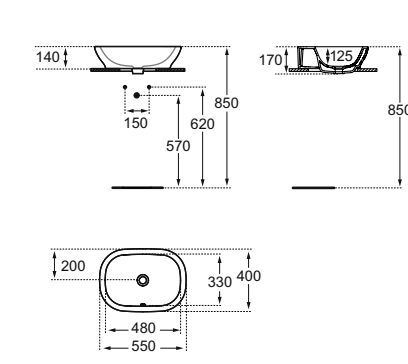

Ceramics

T055901 ○●○

T0559MA IDEAL PLUS ○●○

1040 × 460 mm
Basin with overflow, one central tap hole plus two pre-punched holes on sides.
Weight: 22 kg
Type of installation:
– Wall hung
– WH with furniture
To be completed with:
J3747AA Chromed syphon

T055801 ○●○

T0558MA IDEAL PLUS ○●○

840 × 460 mm
Basin with overflow, one central tap hole plus two pre-punched holes on sides.
Weight: 18 kg
Type of installation:
– Wall hung
– WH with furniture
To be completed with:
J3747AA Chromed syphon

T055701 ○●○

T0557MA IDEAL PLUS ○●○

640 × 460 mm
Basin with overflow, one central tap hole plus two pre-punched holes on sides.
Weight: 13 kg
Type of installation:
– Wall hung
– WH with furniture
To be completed with:
J3747AA Chromed syphon

T056101 ●

T0561MA IDEAL PLUS ●

600 × 450 mm
Vessel basin with overflow and one tap hole. Cutting template and fixing set included.
Weight: 16 kg
Type of installation:
– Vessel
To be completed with:
T8530AA Waste with up&down cover – chromed
T85310I Waste with up&down cover – ceramic white

T056001 ●

T0560MA IDEAL PLUS ●

500 × 400 mm
Vessel basin with overflow. Cutting template and fixing set included.
Weight: 11 kg
Type of installation:
– Vessel
To be completed with:
T8530AA Waste with up&down cover – chromed
T85310I Waste with up&down cover – ceramic white

T055301 ○●○

T0553MA IDEAL PLUS ○●○

550 × 440 mm
Semicountertop basin with overflow, one central tap hole plus two pre-punched holes on sides. Cutting template and fixing set included.
Weight: 10 kg
Type of installation:
– Semicountertop

IDEAL PLUS is a special, colorless surface treatment that once applied on the ceramic porcelain ensures even better longevity of the porcelain, is dust repellent, and ensures very easy cleaning.