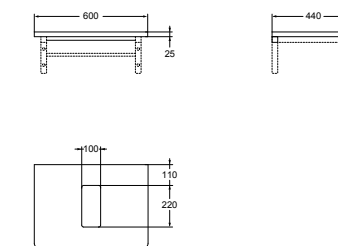

SOFTMOOD WORKTOP 65

for semi-countertop & WC unit installation

	GLOSSY WHITE	T7839WG
	GLOSSY LIGHT GREY	T7839S4
	LIGHT BROWN MATT	T7839S5
	WALNUT LEUKA	T7839S6

Required assembly with:

- Semi-countertop unit 650 mm T7818
- WC unit 650 mm T7819
- Worktops (has to be ordered separately)
- Wall hung
- Worktop 25 mm thickness
- Corner radius 25 mm
- Included hardware