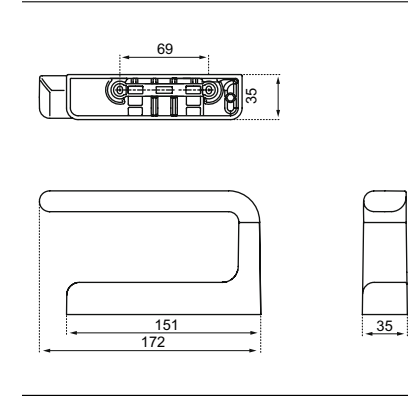

Finish: Chrome

ROBE HOOK

A9145AA

Measures (Width × Depth × Height)
in mm: 20 × 32 × 42

Finish: Chrome

SOAP DISH HOLDER

A9141

Measures (Width × Depth × Height)
in mm: 118 × 95 × 53

Finish: Chrome

TUMBLER HOLDER

A9139AA

Measures (Width × Depth × Height)
in mm: 70 × 86 × 123

Finish: Chrome

SOAP DISPENSER HOLDER

A9140

Measures (Width × Depth × Height)
in mm: 69 × 126 × 128

Finish: Chrome

SINGLE TOILET ROLL HOLDER

A9142AA

Measures (Width × Depth × Height)
in mm: 172 × 96 × 155

Finish: Chrome

SPARE TOILET ROLL HOLDER

A9143AA

Measures (Width × Depth × Height)
in mm: 172 × 96 × 35

Finish: Chrome

TOILET BRUSH HOLDER

A9144AA

Measures (Width × Depth × Height)
in mm: 88 × 104 × 383

Finish: Chrome

Ideal Standard

Adress

www.idealstandard.xx