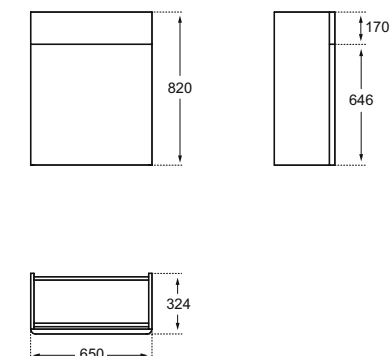

SOFTMOOD WC UNIT 65

□ GLOSSY WHITE	T7819WG
■ GLOSSY LIGHT GREY	T7819S4
■ LIGHT BROWN MATT	T7819S5
■ WALNUT LEUKA	T7819S6

1. Required assembly with:
2. BTW bowl T3216 or WH bowl T3226
   - Worktops (has to be ordered separately T7839)
   - Free-standing
   - Removable panel
   - Pre-fitted cistern
   - Corner radius 25 mm
   - Included hardware

SOFTMOOD TROLLEY UNIT 40

1 drawer

□ GLOSSY WHITE	T7820WG
■ GLOSSY LIGHT GREY	T7820S4
■ LIGHT BROWN MATT	T7820S5
■ WALNUT LEUKA	T7820S6

- Door thickness 25 mm
- Cushion in white eco-leather
- 4 free wheels
- Push-pull system (no handle)
- Integrated chrome plated bar
- Corner radius 25 mm

SOFTMOOD SHELF UNIT 20

open unit

□ GLOSSY WHITE	T7830WG
■ GLOSSY LIGHT GREY	T7830S4
■ LIGHT BROWN MATT	T7830S5
■ WALNUT LEUKA	T7830S6

1. To assembly:
2. Stand alone
   - Combining with all mirror cabinets
   - To build composition 1400 mm use the following:
     - 2 x mirror cabinet 600 mm T7821 + 1 shelf unit
     - 1 mirror cabinet 1000 mm T7823 + 2 shelf unit
   - Open unit
   - 2 wooden shelves
   - Corner radius 25 mm
   - Included hardware

SOFTMOOD HIGHT CABINET 40

2 doors, right hand

□ GLOSSY WHITE	T7817WG
■ GLOSSY LIGHT GREY	T7817S4
■ LIGHT BROWN MATT	T7817S5
■ WALNUT LEUKA	T7817S6

- Wall hung
- 4 internal adjustable glass shelves (4 upper + 1 lower)
- Push-pull system (no handle)
- Integrated chrome plated bar
- Door 25 mm thickness
- Corner radius 25 mm
- Included hardware

SOFTMOOD HIGHT CABINET 40

2 doors, left hand

□ GLOSSY WHITE	T7836WG
■ GLOSSY LIGHT GREY	T7836S4
■ LIGHT BROWN MATT	T7836S5
■ WALNUT LEUKA	T7836S6

- Wall hung
- 4 internal adjustable glass shelves (4 upper + 1 lower)
- Push-pull system (no handle)
- Integrated chrome plated bar
- Door 25 mm thickness
- Corner radius 25 mm
- Included hardware

SOFTMOOD WORKTOP 140

for traditional basin

□ GLOSSY WHITE	T7808WG
■ GLOSSY LIGHT GREY	T7808S4
■ LIGHT BROWN MATT	T7808S5
■ WALNUT LEUKA	T7808S6