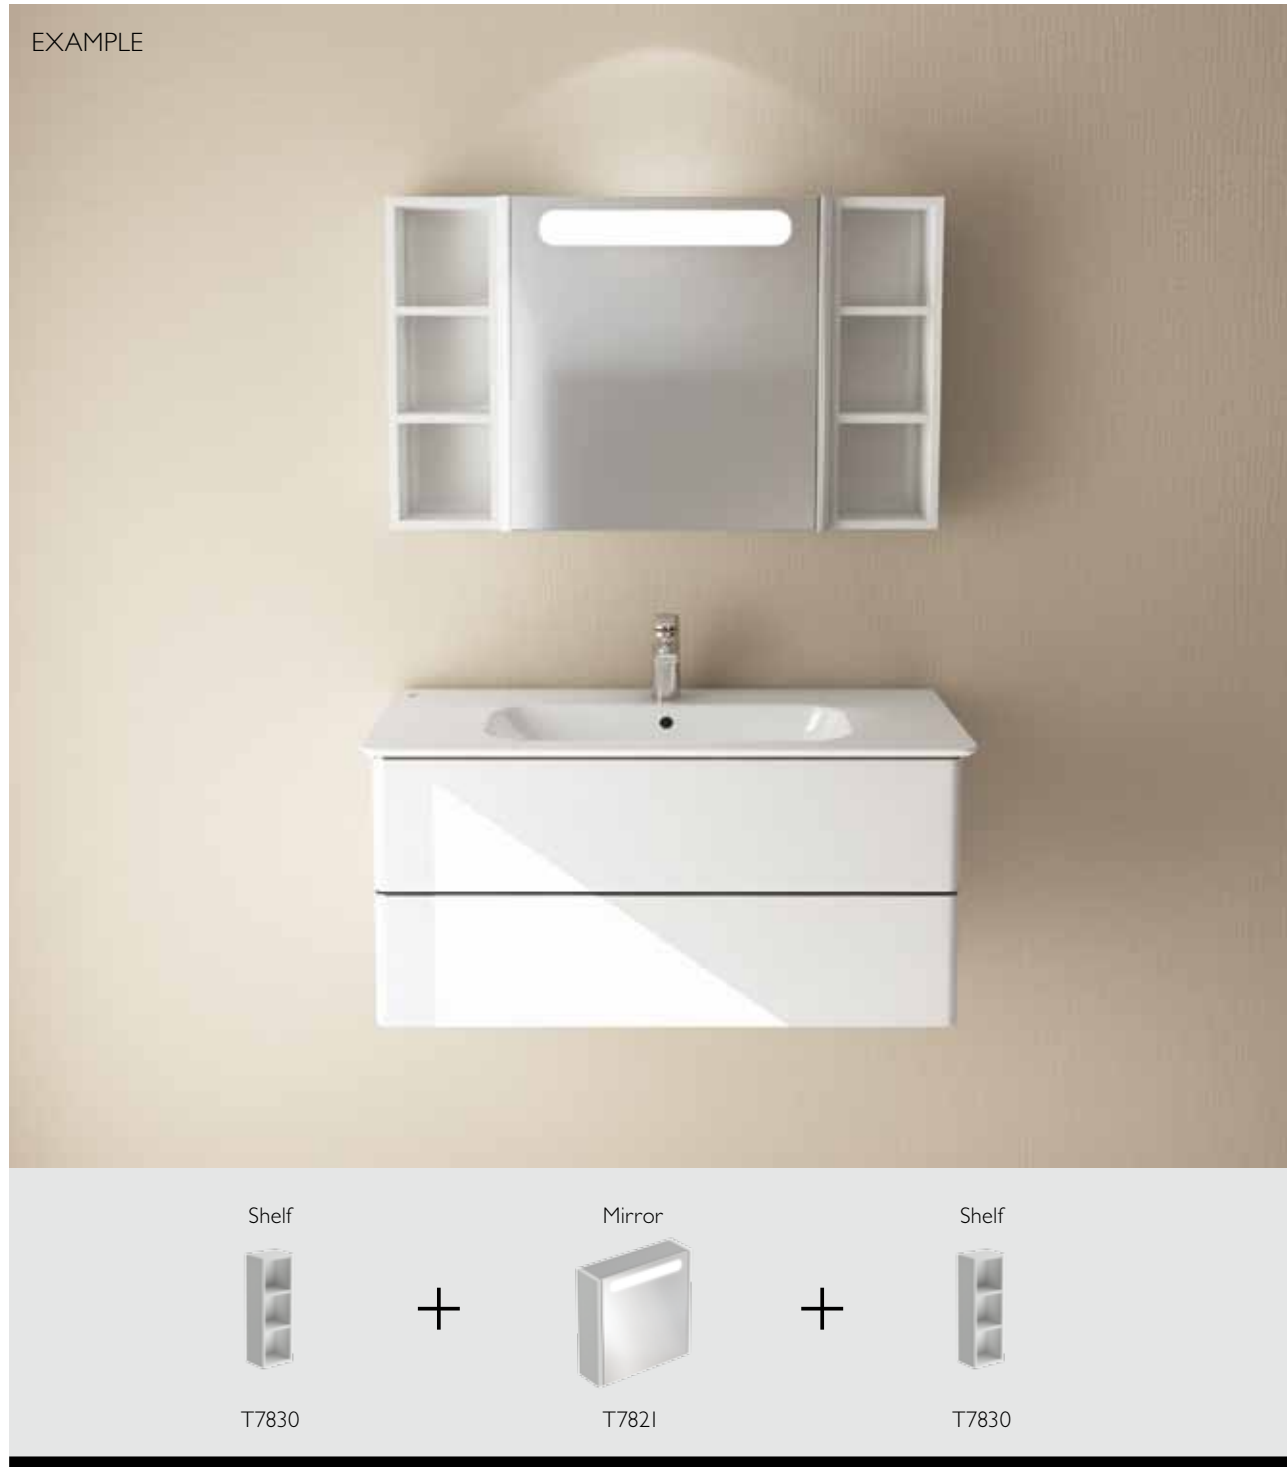

Mirror compatibility

MIRRORS

450mm	600mm	800mm	1000mm	1400mm
T7824BH	T7825BH	T7826BH	T7827BH	T7828BH
Curved LED lamp T782967				

MIRROR CABINETS

600mm	800mm	1000mm
T7821	T7822	T78223

SHELF + MIRROR CABINETS

800mm	1000mm	1400mm
Mirror Cabinet: T7821 + Shelf T7830	Mirror Cabinet: T7822 + Shelf T7830	Mirror Cabinet: T7823 + 2 x Shelf T7830
or		or
Mirror Cabinet: T7821 + 2 x Shelf T7830	2 x Mirror Cabinet: T7821 + Shelf T7830