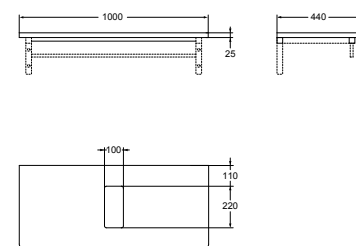

SOFTMOOD WORKTOP 65

for semi-countertop & WC unit installation

	GLOSSY WHITE	T7839WG
	GLOSSY LIGHT GREY	T7839S4
	LIGHT BROWN MATT	T7839S5
	WALNUT LEUKA	T7839S6

Required assembly with:

- Semi-countertop unit 650 mm T7818
- WC unit 650 mm T7819
- Worktops (has to be ordered separately)
- Wall hung
- Worktop 25 mm thickness
- Corner radius 25 mm
- Included hardware