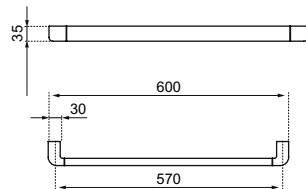

Finish: Chrome

SINGLE TOWEL RAIL 60 CM

A9135AA

Measures (Width × Depth × Height)
in mm: 600 × 60 × 35

Finish: Chrome

SINGLE TOWEL RAIL 80 CM

A9134AA

Measures (Width × Depth × Height)
in mm: 800 × 60 × 35

Finish: Chrome

DOUBLE TOWEL HOLDER

A9138AA

Measures (Width × Depth × Height)
in mm: 79 × 492 × 35/62

Finish: Chrome

HAND TOWEL HOLDER 25 CM

A9137AA

Measures (Width × Depth × Height)
in mm: 250 × 60 × 35