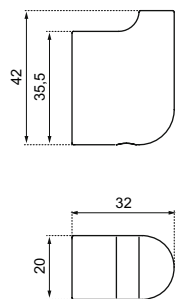

Finish: Chrome

DOUBLE TOWEL HOLDER

A9138AA

Measures (Width × Depth × Height)
in mm: 79 × 492 × 35/62

Finish: Chrome

HAND TOWEL HOLDER 25 CM

A9137AA

Measures (Width × Depth × Height)
in mm: 250 × 60 × 35

Finish: Chrome

ROBE HOOK

A9145AA

Measures (Width × Depth × Height)
in mm: 20 × 32 × 42

Finish: Chrome

SOAP DISH HOLDER

A9141

Measures (Width × Depth × Height)
in mm: 118 × 95 × 53

Finish: Chrome

TUMBLER HOLDER

A9139AA

Measures (Width × Depth × Height)
in mm: 70 × 86 × 123

Finish: Chrome

SOAP DISPENSER HOLDER

A9140

Measures (Width × Depth × Height)
in mm: 69 × 126 × 128