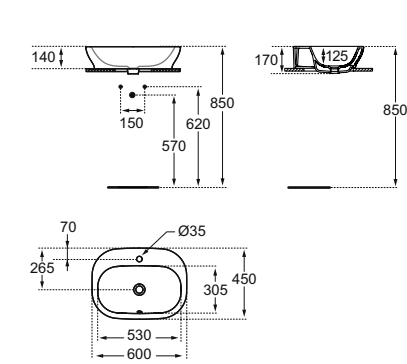

Ceramics

VANITY 104

T055901 ○●○

T0559MA IDEAL PLUS ○●○

1040 × 460 mm
 Basin with overflow, one central tap hole plus two pre-punched holes on sides.
 Weight: 22 kg
 Type of installation:
 – Wall hung
 – WH with furniture
 To be completed with:
 J3747AA Chromed syphon

VANITY 84

T055801 ○●○

T0558MA IDEAL PLUS ○●○

840 × 460 mm
 Basin with overflow, one central tap hole plus two pre-punched holes on sides.
 Weight: 18 kg
 Type of installation:
 – Wall hung
 – WH with furniture
 To be completed with:
 J3747AA Chromed syphon

VANITY 64

T055701 ○●○

T0557MA IDEAL PLUS ○●○

640 × 460 mm
 Basin with overflow, one central tap hole plus two pre-punched holes on sides.
 Weight: 13 kg
 Type of installation:
 – Wall hung
 – WH with furniture
 To be completed with:
 J3747AA Chromed syphon

VESSEL 60

T056101 ●

T0561MA IDEAL PLUS ●

600 × 450 mm
 Vessel basin with overflow and one tap hole. Cutting template and fixing set included.
 Weight: 16 kg
 Type of installation:
 – Vessel
 To be completed with:
 T8530AA Waste with up&down cover – chromed
 T85310I Waste with up&down cover – ceramic white