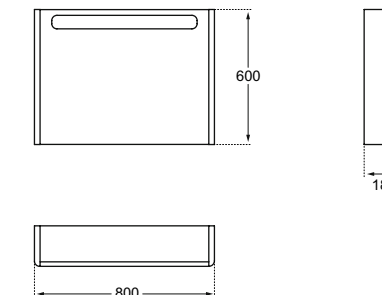

- Light Led into the front panel
- Internal glass shelves
- Top & Base in grey melamine paper
- Door 25 mm thickness
- Corner radius 25 mm
- IP44 & EMC certified
- Included hardware

SOFTMOOD MIRROR CABINET 60