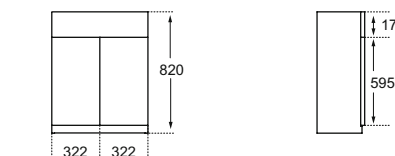

SOFTMOOD SEMI COUNTERTOP UNIT 65

2 doors, 1 internal shelf

	GLOSSY WHITE	T7818WG
	GLOSSY LIGHT GREY	T7818S4
	LIGHT BROWN MATT	T7818S5
	WALNUT LEUKA	T7818S6

Required assembly with:

- SOFTMOOD Semi-countertop T0553
- Worktops (has to be ordered separately T7839)
- Free-standing
- Push-pull system (no handle)
- Front panel 25 mm thickness
- Integrated chrome plated bar
- Frame 18 mm thickness
- Corner radius 25 mm
- Included hardware