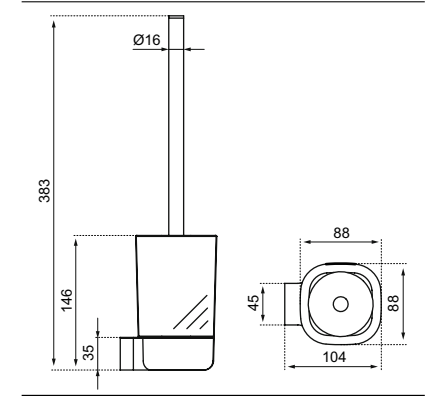

Finish: Chrome

ROBE HOOK

A9145AA

Measures (Width × Depth × Height)
in mm: 20 × 32 × 42

Finish: Chrome

SOAP DISH HOLDER

A9141

Measures (Width × Depth × Height)
in mm: 118 × 95 × 53

Finish: Chrome

TUMBLER HOLDER

A9139AA

Measures (Width × Depth × Height)
in mm: 70 × 86 × 123

Finish: Chrome

SOAP DISPENSER HOLDER

A9140

Measures (Width × Depth × Height)
in mm: 69 × 126 × 128

Finish: Chrome

SINGLE TOILET ROLL HOLDER

A9142AA

Measures (Width × Depth × Height)
in mm: 172 × 96 × 155

Finish: Chrome

SPARE TOILET ROLL HOLDER

A9143AA

Measures (Width × Depth × Height)
in mm: 172 × 96 × 35

Finish: Chrome

TOILET BRUSH HOLDER

A9144AA

Measures (Width × Depth × Height)
in mm: 88 × 104 × 383

Finish: Chrome

Ideal Standard

Adress

www.idealstandard.xx