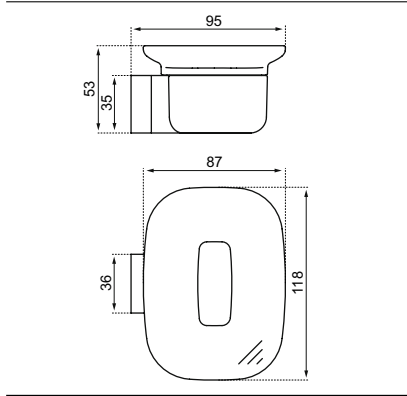

Finish: Chrome

ROBE HOOK

A9145AA

Measures (Width × Depth × Height)
in mm: 20 × 32 × 42

Finish: Chrome

SOAP DISH HOLDER

A9141

Measures (Width × Depth × Height)
in mm: 118 × 95 × 53

Finish: Chrome

TUMBLER HOLDER

A9139AA

Measures (Width × Depth × Height)
in mm: 70 × 86 × 123

Finish: Chrome

SOAP DISPENSER HOLDER

A9140

Measures (Width × Depth × Height)
in mm: 69 × 126 × 128

Finish: Chrome

SINGLE TOILET ROLL HOLDER

A9142AA

Measures (Width × Depth × Height)
in mm: 172 × 96 × 155

Finish: Chrome

SPARE TOILET ROLL HOLDER

A9143AA

Measures (Width × Depth × Height)
in mm: 172 × 96 × 35

Finish: Chrome

TOILET BRUSH HOLDER

A9144AA

Measures (Width × Depth × Height)
in mm: 88 × 104 × 383

Finish: Chrome

Ideal Standard

Adress

www.idealstandard.xx