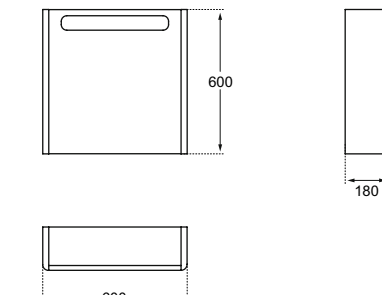

- GLOSSY WHITE T7821WG
- GLOSSY LIGHT GREY T7821S4
- LIGHT BROWN MATT T7821S5
- WALNUT LEUKA T7821S6

Provided by Switch & Socket, external access

1. To assembly:
2. Stand alone

To build composition 1400 mm use the following:
– 2 x mirror cabinet 600 mm + 1 shelf unit

- Light Led into the front panel
- Internal glass shelves
- Top & Base in grey melamine paper
- Door 25 mm thickness
- Corner radius 25 mm
- IP44 & EMC certified
- Included hardware