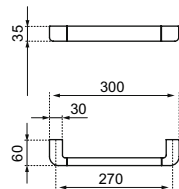

Accessories

Measures (Width × Depth × Height)
in mm: 300 × 60 × 35

Finish: Chrome

Measures (Width × Depth × Height)
in mm: 600 × 60 × 35

Finish: Chrome

Measures (Width × Depth × Height)
in mm: 800 × 60 × 35

Finish: Chrome

Measures (Width × Depth × Height)
in mm: 79 × 492 × 35/62

Finish: Chrome

Measures (Width × Depth × Height)
in mm: 250 × 60 × 35

Finish: Chrome

Measures (Width × Depth × Height)
in mm: 20 × 32 × 42

Finish: Chrome