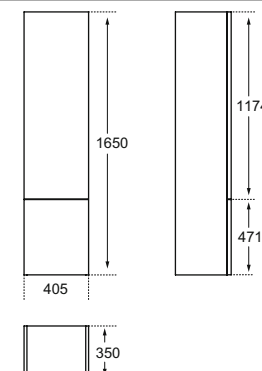

SOFTMOOD WC UNIT 65

□ GLOSSY WHITE	T7819WG
■ GLOSSY LIGHT GREY	T7819S4
■ LIGHT BROWN MATT	T7819S5
■ WALNUT LEUKA	T7819S6

1. Required assembly with:
2. BTW bowl T3216 or WH bowl T3226
   - Worktops (has to be ordered separately T7839)
   - Free-standing
   - Removable panel
   - Pre-fitted cistern
   - Corner radius 25 mm
   - Included hardware

SOFTMOOD TROLLEY UNIT 40

1 drawer

□ GLOSSY WHITE	T7820WG
■ GLOSSY LIGHT GREY	T7820S4
■ LIGHT BROWN MATT	T7820S5
■ WALNUT LEUKA	T7820S6

- Door thickness 25 mm
- Cushion in white eco-leather
- 4 free wheels
- Push-pull system (no handle)
- Integrated chrome plated bar
- Corner radius 25 mm

SOFTMOOD SHELF UNIT 20

open unit

□ GLOSSY WHITE	T7830WG
■ GLOSSY LIGHT GREY	T7830S4
■ LIGHT BROWN MATT	T7830S5
■ WALNUT LEUKA	T7830S6

1. To assembly:
2. Stand alone
   - Combining with all mirror cabinets
   - To build composition 1400 mm use the following:
     - 2 x mirror cabinet 600 mm T7821 + 1 shelf unit
     - 1 mirror cabinet 1000 mm T7823 + 2 shelf unit
   - Open unit
   - 2 wooden shelves
   - Corner radius 25 mm
   - Included hardware

SOFTMOOD HIGHT CABINET 40

2 doors, right hand

□ GLOSSY WHITE	T7817WG
■ GLOSSY LIGHT GREY	T7817S4
■ LIGHT BROWN MATT	T7817S5
■ WALNUT LEUKA	T7817S6

- Wall hung
- 4 internal adjustable glass shelves (4 upper + 1 lower)
- Push-pull system (no handle)
- Integrated chrome plated bar
- Door 25 mm thickness
- Corner radius 25 mm
- Included hardware

SOFTMOOD HIGHT CABINET 40

2 doors, left hand

□ GLOSSY WHITE	T7836WG
■ GLOSSY LIGHT GREY	T7836S4
■ LIGHT BROWN MATT	T7836S5
■ WALNUT LEUKA	T7836S6

- Wall hung
- 4 internal adjustable glass shelves (4 upper + 1 lower)
- Push-pull system (no handle)
- Integrated chrome plated bar
- Door 25 mm thickness
- Corner radius 25 mm
- Included hardware

SOFTMOOD WORKTOP 140

for traditional basin

□ GLOSSY WHITE	T7808WG
■ GLOSSY LIGHT GREY	T7808S4
■ LIGHT BROWN MATT	T7808S5
■ WALNUT LEUKA	T7808S6