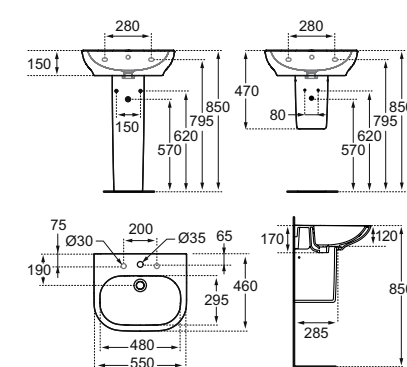

■ *The basins are available with siphon, half/full pedestal or furniture.*

Choose the right basin for your bathroom

Vanity

640 mm

840 mm

1040 mm

Basin

550 mm

600 mm

650 mm

700 mm

Vessel

550 mm

600 mm

Semi-countertop 550 mm

Hand wash basin

To be completed with:
 T422001 Pedestal
 T422101 Semipedestal
 J3747AA Chromed syphon

BASIN 55

T054101 ○●○

T0541MA IDEAL PLUS ○●○

550 × 460 mm
 Basin with overflow, one central tap hole plus two pre-punched holes on sides.
 Weight: 14 kg
 Type of installation:
 – Wall hung

To be completed with:
 T422001 Pedestal
 T422101 Semipedestal
 J3747AA Chromed syphon

HANDWASH BASIN 45

T055101 ●

T0551MA IDEAL PLUS ●

450 × 250 mm
 Handwash basin with overflow, one tap hole right side.
 Weight: 7 kg
 Type of installation:
 – Wall hung
 – WH with furniture