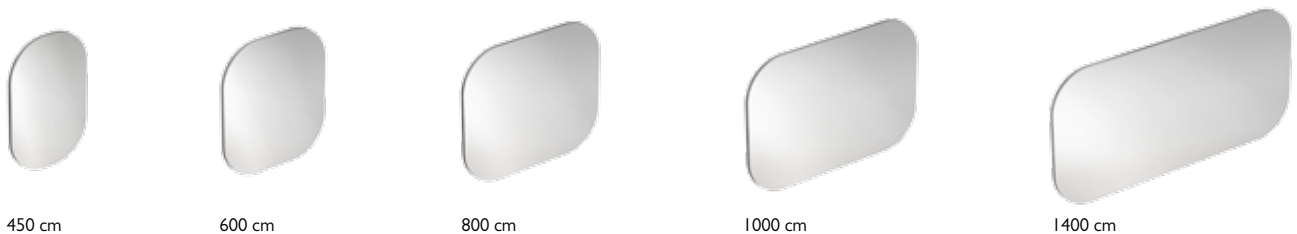

- Curved LED lighting is specifically designed for the wall mirrors, giving them a clean and sleek look.
- The wall mirrors are 25 millimeters thick and set in an elegant aluminum-colored frame. Their anti-steam system ensures they remain clear even in fogged-up bathrooms.

- A luxurious range of accessories in frosted glass with chrome finish completes the Softmood range, adding a touch of comfort and refinement to your bathroom.

Choose a mirror or mirror cabinet

600 cm 800 cm 1000 cm