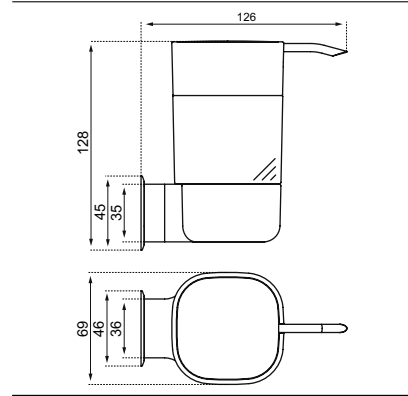

Finish: Chrome

ROBE HOOK

A9145AA

Measures (Width × Depth × Height)
in mm: 20 × 32 × 42

Finish: Chrome

SOAP DISH HOLDER

A9141

Measures (Width × Depth × Height)
in mm: 118 × 95 × 53

Finish: Chrome

TUMBLER HOLDER

A9139AA

Measures (Width × Depth × Height)
in mm: 70 × 86 × 123

Finish: Chrome

SOAP DISPENSER HOLDER

A9140

Measures (Width × Depth × Height)
in mm: 69 × 126 × 128

Finish: Chrome

SINGLE TOILET ROLL HOLDER

A9142AA

Measures (Width × Depth × Height)
in mm: 172 × 96 × 155

Finish: Chrome

SPARE TOILET ROLL HOLDER

A9143AA

Measures (Width × Depth × Height)
in mm: 172 × 96 × 35

Finish: Chrome

TOILET BRUSH HOLDER

A9144AA

Measures (Width × Depth × Height)
in mm: 88 × 104 × 383

Finish: Chrome

Ideal Standard

Adress

www.idealstandard.xx