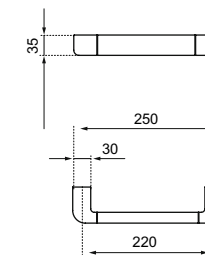

Finish: Chrome

SINGLE TOWEL RAIL 60 CM

A9135AA

Measures (Width × Depth × Height)
in mm: 600 × 60 × 35

Finish: Chrome

SINGLE TOWEL RAIL 80 CM

A9134AA

Measures (Width × Depth × Height)
in mm: 800 × 60 × 35

Finish: Chrome

DOUBLE TOWEL HOLDER

A9138AA

Measures (Width × Depth × Height)
in mm: 79 × 492 × 35/62

Finish: Chrome

HAND TOWEL HOLDER 25 CM

A9137AA

Measures (Width × Depth × Height)
in mm: 250 × 60 × 35

Finish: Chrome

ROBE HOOK

A9145AA

Measures (Width × Depth × Height)
in mm: 20 × 32 × 42

Finish: Chrome

SOAP DISH HOLDER

A9141

Measures (Width × Depth × Height)
in mm: 118 × 95 × 53

Finish: Chrome

TUMBLER HOLDER

A9139AA

Measures (Width × Depth × Height)
in mm: 70 × 86 × 123

Finish: Chrome

SOAP DISPENSER HOLDER

A9140

Measures (Width × Depth × Height)
in mm: 69 × 126 × 128