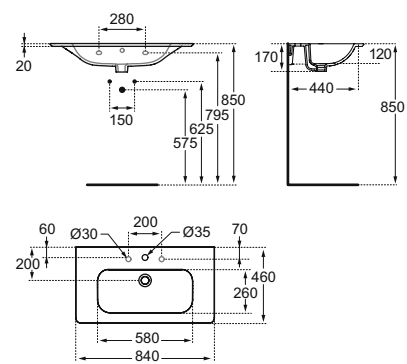

Ceramics

VANITY 104

T055901 ○●○

T0559MA IDEAL PLUS ○●○

1040 × 460 mm
 Basin with overflow, one central tap hole plus two pre-punched holes on sides.
 Weight: 22 kg
 Type of installation:
 – Wall hung
 – WH with furniture
 To be completed with:
 J3747AA Chromed syphon

VANITY 84

T055801 ○●○

T0558MA IDEAL PLUS ○●○

840 × 460 mm
 Basin with overflow, one central tap hole plus two pre-punched holes on sides.
 Weight: 18 kg
 Type of installation:
 – Wall hung
 – WH with furniture
 To be completed with:
 J3747AA Chromed syphon

VANITY 64

T055701 ○●○

T0557MA IDEAL PLUS ○●○

640 × 460 mm
 Basin with overflow, one central tap hole plus two pre-punched holes on sides.
 Weight: 13 kg
 Type of installation:
 – Wall hung
 – WH with furniture
 To be completed with:
 J3747AA Chromed syphon