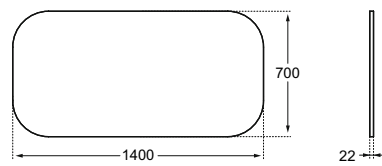

1. To assembly:
2. Curved lamp Led T782967
   - Anti-steam system
   - 22 mm thickness w/aluminium colour frame
   - IP44 & EMC certified
   - Included hardware

1. To assembly:
2. Curved lamp Led T782967
   - Anti-steam system
   - 22 mm thickness w/aluminium colour frame
   - IP44 & EMC certified
   - Included hardware

1. To assembly:
2. Curved lamp Led T782967
   - Anti-steam system
   - 22 mm thickness w/aluminium colour frame
   - IP44 & EMC certified
   - Included hardware

1. To assembly:
2. Curved lamp Led T782967
   - Anti-steam system
   - 24 mm thickness w/aluminium colour frame
   - IP44 & EMC certified
   - Included hardware

1. To assembly:
2. Curved lamp Led T782967
   - 24 mm thickness w/aluminium colour frame
   - IP44 & EMC certified
   - Included hardware

for left and right placement

- Curved Led lamp
- Rounded shape as mirrors
- IP44 certified