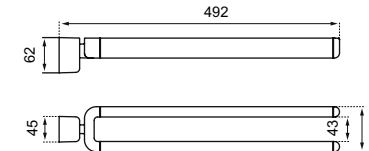

Finish: Chrome

DOUBLE TOWEL HOLDER

A9138AA

Measures (Width × Depth × Height)
in mm: 79 × 492 × 35/62

Finish: Chrome

HAND TOWEL HOLDER 25 CM

A9137AA

Measures (Width × Depth × Height)
in mm: 250 × 60 × 35

Finish: Chrome

ROBE HOOK

A9145AA

Measures (Width × Depth × Height)
in mm: 20 × 32 × 42

Finish: Chrome

SOAP DISH HOLDER

A9141

Measures (Width × Depth × Height)
in mm: 118 × 95 × 53