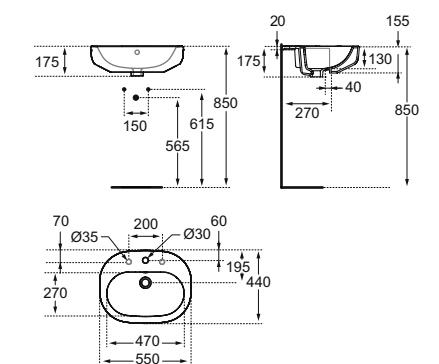

VESSEL 60

T056101 ●

T0561MA IDEAL PLUS ●

600 × 450 mm
 Vessel basin with overflow and one tap hole. Cutting template and fixing set included.
 Weight: 16 kg
 Type of installation:
 – Vessel
 To be completed with:
 T8530AA Waste with up&down cover – chromed
 T85310I Waste with up&down cover – ceramic white

VESSEL 55

T056001 ●

T0560MA IDEAL PLUS ●

500 × 400 mm
 Vessel basin with overflow. Cutting template and fixing set included.
 Weight: 11 kg
 Type of installation:
 – Vessel
 To be completed with:
 T8530AA Waste with up&down cover – chromed
 T85310I Waste with up&down cover – ceramic white

BASIN SEMICOUNTERTOP 55

T055301 ○●○

T0553MA IDEAL PLUS ○●○

550 × 440 mm
 Semicountertop basin with overflow, one central tap hole plus two pre-punched holes on sides. Cutting template and fixing set included.
 Weight: 10 kg
 Type of installation:
 – Semicountertop