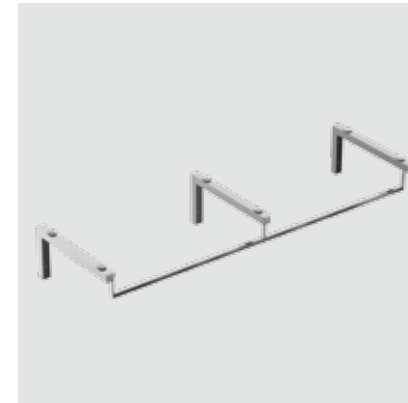

SOFTMOOD BRACKET SET 140

for worktop installation

T783267

2 towel holder included

To assembly:

- Worktop T7808, T7812 and T7816
- Chromium plated
- For worktops 25 mm thickness (3 cuts) & corner radius 25 mm
- Included hardware