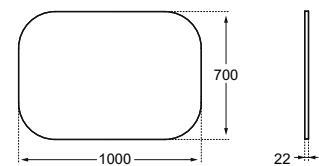

T7828BH

- To assembly:
- Curved lamp Led T782967
 - Anti-steam system
 - 22 mm thickness w/aluminium colour frame
 - IP44 & EMC certified
 - Included hardware

SOFTMOOD MIRROR 100

T7827BH

- To assembly:
- Curved lamp Led T782967
 - Anti-steam system
 - 22 mm thickness w/aluminium colour frame
 - IP44 & EMC certified
 - Included hardware