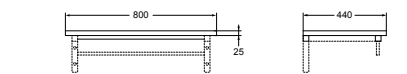

SOFTMOOD WORKTOP 80

for vessel T056101

	GLOSSY WHITE	T7810WG
	GLOSSY LIGHT GREY	T7810S4
	LIGHT BROWN MATT	T7810S5
	WALNUT LEUKA	T7810S6

Required assembly with:

- Basin unit 800 mm T7801
- Worktops (has to be ordered separately)
- Possibility to install just with bracket set T783867 (included 1 towel holder)
- Wall hung
- Worktop 25 mm thickness
- Corner radius 25 mm
- Included hardware