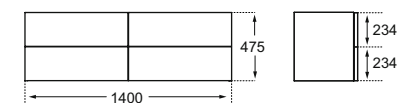

Furniture

SOFTMOOD BASIN UNIT 140

4 drawers

	GLOSSY WHITE	T7803WG
	GLOSSY LIGHT GREY	T7803S4
	LIGHT BROWN MATT	T7803S5
	WALNUT LEUKA	T7803S6

Required assembly with:

- SOFTMOOD Basin 600 (T055401), 650 mm (T055501)
- SOFTMOOD Vessel 550 (T056001), 600 mm (T056101)
- Worktop (has to be ordered separately)
- Wall hung
- Push-pull system (no handle)
- Front panel & worktop 25 mm thickness
- Integrated chrome plated bar
- Frame 18 mm thickness
- Corner radius 25 mm
- Included hardware