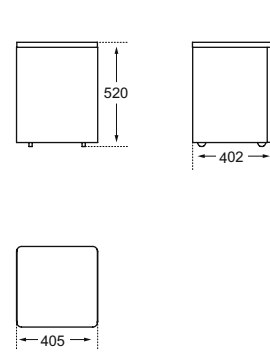

SOFTMOOD WC UNIT 65

□ GLOSSY WHITE	T7819WG
■ GLOSSY LIGHT GREY	T7819S4
■ LIGHT BROWN MATT	T7819S5
■ WALNUT LEUKA	T7819S6

1. Required assembly with:
2. BTW bowl T3216 or WH bowl T3226
   - Worktops (has to be ordered separately T7839)
   - Free-standing
   - Removable panel
   - Pre-fitted cistern
   - Corner radius 25 mm
   - Included hardware

SOFTMOOD TROLLEY UNIT 40

1 drawer

□ GLOSSY WHITE	T7820WG
■ GLOSSY LIGHT GREY	T7820S4
■ LIGHT BROWN MATT	T7820S5
■ WALNUT LEUKA	T7820S6

- Door thickness 25 mm
- Cushion in white eco-leather
- 4 free wheels
- Push-pull system (no handle)
- Integrated chrome plated bar
- Corner radius 25 mm

SOFTMOOD SHELF UNIT 20

open unit

□ GLOSSY WHITE	T7830WG
■ GLOSSY LIGHT GREY	T7830S4
■ LIGHT BROWN MATT	T7830S5
■ WALNUT LEUKA	T7830S6

1. To assembly:
2. Stand alone
   - Combining with all mirror cabinets
   - To build composition 1400 mm use the following:
     - 2 x mirror cabinet 600 mm T7821 + 1 shelf unit
     - 1 mirror cabinet 1000 mm T7823 + 2 shelf unit
   - Open unit
   - 2 wooden shelves
   - Corner radius 25 mm
   - Included hardware

SOFTMOOD HIGHT CABINET 40

2 doors, right hand

□ GLOSSY WHITE	T7817WG
■ GLOSSY LIGHT GREY	T7817S4
■ LIGHT BROWN MATT	T7817S5
■ WALNUT LEUKA	T7817S6

- Wall hung
- 4 internal adjustable glass shelves (4 upper + 1 lower)
- Push-pull system (no handle)
- Integrated chrome plated bar
- Door 25 mm thickness
- Corner radius 25 mm
- Included hardware

SOFTMOOD HIGHT CABINET 40

2 doors, left hand

□ GLOSSY WHITE	T7836WG
■ GLOSSY LIGHT GREY	T7836S4
■ LIGHT BROWN MATT	T7836S5
■ WALNUT LEUKA	T7836S6

- Wall hung
- 4 internal adjustable glass shelves (4 upper + 1 lower)
- Push-pull system (no handle)
- Integrated chrome plated bar
- Door 25 mm thickness
- Corner radius 25 mm
- Included hardware

SOFTMOOD WORKTOP 140

for traditional basin

□ GLOSSY WHITE	T7808WG
■ GLOSSY LIGHT GREY	T7808S4
■ LIGHT BROWN MATT	T7808S5
■ WALNUT LEUKA	T7808S6