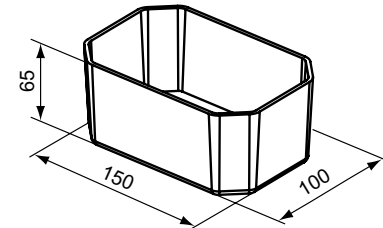

SOFTMOOD INDIVIDUAL LEG

for vanity installation

T783567

- Chromium plated
- Individual leg

SET OF PLASTIC TRAYS

T724767

- Slide for drawer in satin polypropylene

DRAWER PARTITION KIT

T784067

- To take profit of the internal space into the drawers; to be placed just in the bottom part
- To assembly with:
  - All internal basin units
  - Recommended to use 1 partition kit for 60 and 80 basin units and 2 kits for 100 basin unit. For bigger size 140 basin unit use 1 partition kit into each drawer.
- Material: Sand Plexiglass

Mirrors & Light

SOFTMOOD MIRROR CABINET 100

1 flipper door

- GLOSSY WHITE T7823WG
- GLOSSY LIGHT GREY T7823S4
- LIGHT BROWN MATT T7823S5
- WALNUT LEUKA T7823S6

Provided by Switch & Socket, external access

1. To assembly:
2. Stand alone

Combining with all mirror cabinets

To build composition 1400 mm use the following:
– 1 mirror cabinet 1000 mm + 2 shelf unit

- Light Led into the front panel
- Internal glass shelves
- Top & Base in grey melamine paper
- Door 25 mm thickness
- Corner radius 25 mm
- IP44 & EMC certified
- Included hardware

SOFTMOOD MIRROR CABINET 80

1 flipper door

- GLOSSY WHITE T7822WG
- GLOSSY LIGHT GREY T7822S4
- LIGHT BROWN MATT T7822S5
- WALNUT LEUKA T7822S6

Provided by Switch & Socket, external access

1. To assembly:
2. Stand alone

- Light Led into the front panel
- Internal glass shelves
- Top & Base in grey melamine paper
- Door 25 mm thickness
- Corner radius 25 mm
- IP44 & EMC certified
- Included hardware

SOFTMOOD MIRROR CABINET 60

1 flipper door

- GLOSSY WHITE T7821WG
- GLOSSY LIGHT GREY T7821S4
- LIGHT BROWN MATT T7821S5
- WALNUT LEUKA T7821S6

Provided by Switch & Socket, external access

1. To assembly:
2. Stand alone

To build composition 1400 mm use the following:
– 2 x mirror cabinet 600 mm + 1 shelf unit