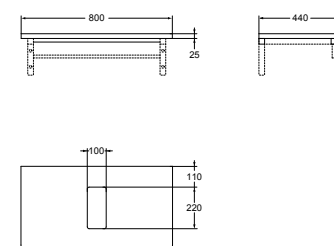

SOFTMOOD WORKTOP 65

for semi-countertop & WC unit installation

	GLOSSY WHITE	T7839WG
	GLOSSY LIGHT GREY	T7839S4
	LIGHT BROWN MATT	T7839S5
	WALNUT LEUKA	T7839S6

Required assembly with:

- Semi-countertop unit 650 mm T7818
- WC unit 650 mm T7819
- Worktops (has to be ordered separately)
- Wall hung
- Worktop 25 mm thickness
- Corner radius 25 mm
- Included hardware