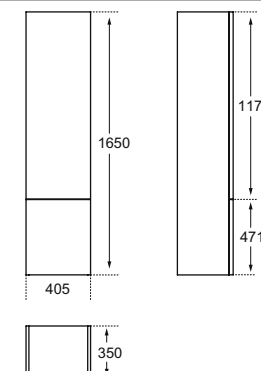

SOFTMOOD WC UNIT 65

□ GLOSSY WHITE	T7819WG
■ GLOSSY LIGHT GREY	T7819S4
■ LIGHT BROWN MATT	T7819S5
■ WALNUT LEUKA	T7819S6

1. Required assembly with:
2. BTW bowl T3216 or WH bowl T3226
   - Worktops (has to be ordered separately T7839)
   - Free-standing
   - Removable panel
   - Pre-fitted cistern
   - Corner radius 25 mm
   - Included hardware

SOFTMOOD TROLLEY UNIT 40

1 drawer

□ GLOSSY WHITE	T7820WG
■ GLOSSY LIGHT GREY	T7820S4
■ LIGHT BROWN MATT	T7820S5
■ WALNUT LEUKA	T7820S6

- Door thickness 25 mm
- Cushion in white eco-leather
- 4 free wheels
- Push-pull system (no handle)
- Integrated chrome plated bar
- Corner radius 25 mm

SOFTMOOD SHELF UNIT 20

open unit

□ GLOSSY WHITE	T7830WG
■ GLOSSY LIGHT GREY	T7830S4
■ LIGHT BROWN MATT	T7830S5
■ WALNUT LEUKA	T7830S6

1. To assembly:
2. Stand alone
   - Combining with all mirror cabinets
   - To build composition 1400 mm use the following:
     - 2 x mirror cabinet 600 mm T7821 + 1 shelf unit
     - 1 mirror cabinet 1000 mm T7823 + 2 shelf unit
   - Open unit
   - 2 wooden shelves
   - Corner radius 25 mm
   - Included hardware

SOFTMOOD HIGHT CABINET 40

2 doors, right hand

□ GLOSSY WHITE	T7817WG
■ GLOSSY LIGHT GREY	T7817S4
■ LIGHT BROWN MATT	T7817S5
■ WALNUT LEUKA	T7817S6

- Wall hung
- 4 internal adjustable glass shelves (4 upper + 1 lower)
- Push-pull system (no handle)
- Integrated chrome plated bar
- Door 25 mm thickness
- Corner radius 25 mm
- Included hardware

SOFTMOOD HIGHT CABINET 40

2 doors, left hand

□ GLOSSY WHITE	T7836WG
■ GLOSSY LIGHT GREY	T7836S4
■ LIGHT BROWN MATT	T7836S5
■ WALNUT LEUKA	T7836S6

- Wall hung
- 4 internal adjustable glass shelves (4 upper + 1 lower)
- Push-pull system (no handle)
- Integrated chrome plated bar
- Door 25 mm thickness
- Corner radius 25 mm
- Included hardware

SOFTMOOD WORKTOP 140

for traditional basin

□ GLOSSY WHITE	T7808WG
■ GLOSSY LIGHT GREY	T7808S4
■ LIGHT BROWN MATT	T7808S5
■ WALNUT LEUKA	T7808S6