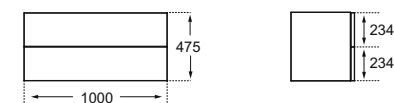

SOFTMOOD BASIN UNIT 100

2 drawers

	GLOSSY WHITE	T7802WG
	GLOSSY LIGHT GREY	T7802S4
	LIGHT BROWN MATT	T7802S5
	WALNUT LEUKA	T7802S6

Required assembly with:

- SOFTMOOD Basin 600 (T055401), 650 mm (T055501), 700 mm (T055601)
- SOFTMOOD Vessel 550 (T056001), 600 mm (T056101)
- SOFTMOOD Vanity 1040 mm (T055901)
- Worktops (has to be ordered separately)
- Wall hung
- Push-pull system (no handle)
- Front panel & worktop 25 mm thickness
- Integrated chrome plated bar
- Frame 18 mm thickness
- Corner radius 25 mm
- Included hardware