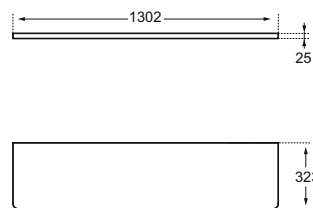

- Semi-countertop unit 650 mm T7818 & WC unit 650 mm T7819
- Worktops (has to be ordered separately)
- Wall hung
- Worktop 25 mm thickness
- Corner radius 25 mm
- Included hardware

SOFTMOOD BRACKET SET 60