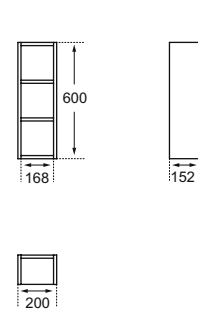

SOFTMOOD WC UNIT 65

□ GLOSSY WHITE	T7819WG
■ GLOSSY LIGHT GREY	T7819S4
■ LIGHT BROWN MATT	T7819S5
■ WALNUT LEUKA	T7819S6

1. Required assembly with:
2. BTW bowl T3216 or WH bowl T3226
   - Worktops (has to be ordered separately T7839)
   - Free-standing
   - Removable panel
   - Pre-fitted cistern
   - Corner radius 25 mm
   - Included hardware

SOFTMOOD TROLLEY UNIT 40

1 drawer

□ GLOSSY WHITE	T7820WG
■ GLOSSY LIGHT GREY	T7820S4
■ LIGHT BROWN MATT	T7820S5
■ WALNUT LEUKA	T7820S6

- Door thickness 25 mm
- Cushion in white eco-leather
- 4 free wheels
- Push-pull system (no handle)
- Integrated chrome plated bar
- Corner radius 25 mm

SOFTMOOD SHELF UNIT 20

open unit

□ GLOSSY WHITE	T7830WG
■ GLOSSY LIGHT GREY	T7830S4
■ LIGHT BROWN MATT	T7830S5
■ WALNUT LEUKA	T7830S6

1. To assembly:
2. Stand alone
   - Combining with all mirror cabinets
   - To build composition 1400 mm use the following:
     - 2 x mirror cabinet 600 mm T7821 + 1 shelf unit
     - 1 mirror cabinet 1000 mm T7823 + 2 shelf unit
   - Open unit
   - 2 wooden shelves
   - Corner radius 25 mm
   - Included hardware

SOFTMOOD HIGHT CABINET 40

2 doors, right hand

□ GLOSSY WHITE	T7817WG
■ GLOSSY LIGHT GREY	T7817S4
■ LIGHT BROWN MATT	T7817S5
■ WALNUT LEUKA	T7817S6

- Wall hung
- 4 internal adjustable glass shelves (4 upper + 1 lower)
- Push-pull system (no handle)
- Integrated chrome plated bar
- Door 25 mm thickness
- Corner radius 25 mm
- Included hardware

SOFTMOOD HIGHT CABINET 40

2 doors, left hand

□ GLOSSY WHITE	T7836WG
■ GLOSSY LIGHT GREY	T7836S4
■ LIGHT BROWN MATT	T7836S5
■ WALNUT LEUKA	T7836S6

- Wall hung
- 4 internal adjustable glass shelves (4 upper + 1 lower)
- Push-pull system (no handle)
- Integrated chrome plated bar
- Door 25 mm thickness
- Corner radius 25 mm
- Included hardware

SOFTMOOD WORKTOP 140

for traditional basin

□ GLOSSY WHITE	T7808WG
■ GLOSSY LIGHT GREY	T7808S4
■ LIGHT BROWN MATT	T7808S5
■ WALNUT LEUKA	T7808S6