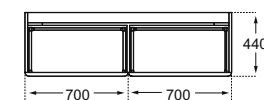

Furniture

SOFTMOOD BASIN UNIT 140

4 drawers

	GLOSSY WHITE	T7803WG
	GLOSSY LIGHT GREY	T7803S4
	LIGHT BROWN MATT	T7803S5
	WALNUT LEUKA	T7803S6

Required assembly with:

- SOFTMOOD Basin 600 (T055401), 650 mm (T055501)
- SOFTMOOD Vessel 550 (T056001), 600 mm (T056101)
- Worktop (has to be ordered separately)
- Wall hung
- Push-pull system (no handle)
- Front panel & worktop 25 mm thickness
- Integrated chrome plated bar
- Frame 18 mm thickness
- Corner radius 25 mm
- Included hardware