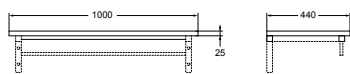

SOFTMOOD WORKTOP 60

for traditional basin

	GLOSSY WHITE	T7805WG
	GLOSSY LIGHT GREY	T7805S4
	LIGHT BROWN MATT	T7805S5
	WALNUT LEUKA	T7805S6

Required assembly with:

- Basin unit 600 mm T7800
- Worktops (has to be ordered separately)
- Possibility to install just with bracket set T783167 (included 1 towel holder)
- Wall hung
- Worktop 25 mm thickness
- Corner radius 25 mm
- Included hardware