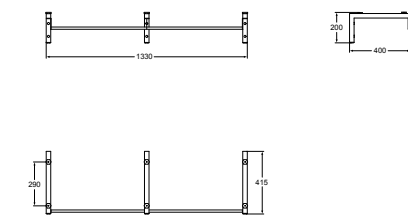

for worktop installation

T783267

2 towel holder included

To assembly:

- Worktop T7808, T7812 and T7816
- Chromium plated
- For worktops 25 mm thickness (3 cuts) & corner radius 25 mm
- Included hardware

SOFTMOOD INDIVIDUAL LEG