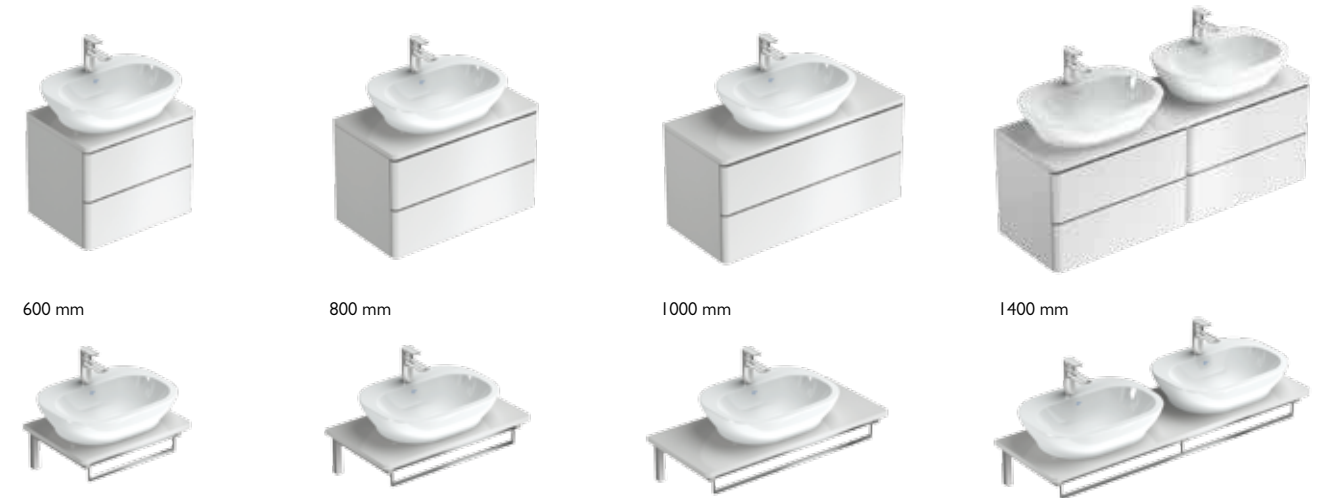

Choose the perfect size

600 mm

800 mm

1000 mm

1400 mm