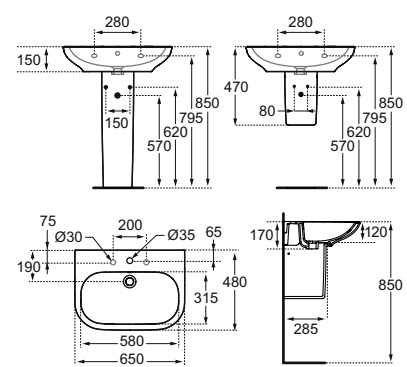

BASIN 70

T055601 ○●○

T0556MA IDEAL PLUS ○●○

700 × 500 mm
Basin with overflow, one central tap hole plus two pre-punched holes on sides.
Weight: 18 kg
Type of installation:
– Wall hung
– WH with furniture

To be completed with:
T422001 Pedestal
T422101 Semipedestal
J3747AA Chromed syphon

BASIN 65

T055501 ○●○

T0555MA IDEAL PLUS ○●○

650 × 480 mm
Basin with overflow, one central tap hole plus two pre-punched holes on sides.
Weight: 17 kg
Type of installation:
– Wall hung
– WH with furniture

To be completed with:
T422001 Pedestal
T422101 Semipedestal
J3747AA Chromed syphon

BASIN 60

T055401 ○●○

T0554MA IDEAL PLUS ○●○

600 × 480 mm
Basin with overflow, one central tap hole plus two pre-punched holes on sides.
Weight: 16 kg
Type of installation:
– Wall hung
– WH with furniture

To be completed with:
T422001 Pedestal
T422101 Semipedestal
J3747AA Chromed syphon

BASIN 55

T054101 ○●○

T0541MA IDEAL PLUS ○●○

550 × 460 mm
Basin with overflow, one central tap hole plus two pre-punched holes on sides.
Weight: 14 kg
Type of installation:
– Wall hung

To be completed with:
T422001 Pedestal
T422101 Semipedestal
J3747AA Chromed syphon

HANDWASH BASIN 45

T055101 ●

T0551MA IDEAL PLUS ●

450 × 250 mm
Handwash basin with overflow, one tap hole right side.
Weight: 7 kg
Type of installation:
– Wall hung
– WH with furniture

To be completed with:
J3747AA Chromed syphon

IDEAL PLUS is a special, colorless surface treatment that once applied on the ceramic porcelain ensures even better longevity of the porcelain, is dust repellent, and ensures very easy cleaning.