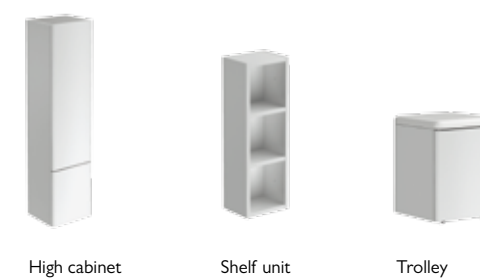

Choose additional elements

High cabinet

Shelf unit

Trolley