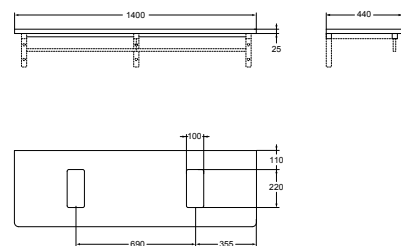

SOFTMOOD WORKTOP 65

for semi-countertop & WC unit installation

	GLOSSY WHITE	T7839WG
	GLOSSY LIGHT GREY	T7839S4
	LIGHT BROWN MATT	T7839S5
	WALNUT LEUKA	T7839S6

Required assembly with:

- Semi-countertop unit 650 mm T7818
- WC unit 650 mm T7819
- Worktops (has to be ordered separately)
- Wall hung
- Worktop 25 mm thickness
- Corner radius 25 mm
- Included hardware