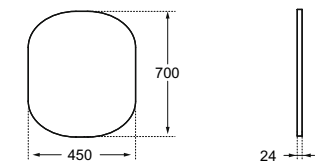

SOFTMOOD CURVED LED LAMP

for left and right placement

T782967

- Curved Led lamp
- Rounded shape as mirrors
- IP44 certified

Accessories

SINGLE TOWEL RAIL 30 CM

A9136AA

Measures (Width × Depth × Height)
in mm: 300 × 60 × 35