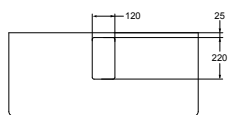

SOFTMOOD WORKTOP 60

for traditional basin

	GLOSSY WHITE	T7805WG
	GLOSSY LIGHT GREY	T7805S4
	LIGHT BROWN MATT	T7805S5
	WALNUT LEUKA	T7805S6

Required assembly with:

- Basin unit 600 mm T7800
- Worktops (has to be ordered separately)
- Possibility to install just with bracket set T783167 (included 1 towel holder)
- Wall hung
- Worktop 25 mm thickness
- Corner radius 25 mm
- Included hardware