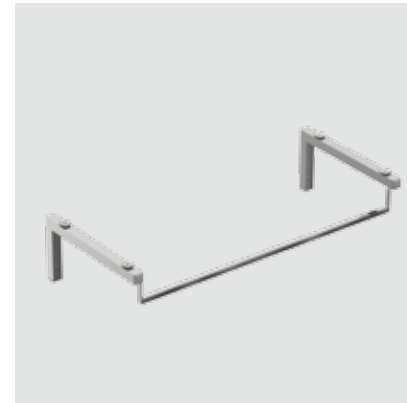

SOFTMOOD BRACKET SET 100

for worktop installation

T783767

1 towel holder included

To assembly:

- Worktop T7807, T7811 and T7815
- Chromium plated
- For worktops 25 mm thickness (3 cuts) & corner radius 25 mm
- Included hardware