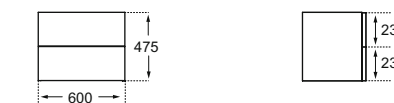

SOFTMOOD BASIN UNIT 60

2 drawers

	GLOSSY WHITE	T7800WG
	GLOSSY LIGHT GREY	T7800S4
	LIGHT BROWN MATT	T7800S5
	WALNUT LEUKA	T7800S6

Required assembly with:

- SOFTMOOD Basin 600 mm (T055401)
- SOFTMOOD Vessel 550 (T056001), 600 mm (T056101)
- SOFTMOOD Vanity 640 mm (T055701)
- Worktops (has to be ordered separately)
- Wall hung
- Push-pull system (no handle)
- Front panel & worktop 25 mm thickness
- Integrated chrome plated bar
- Frame 18 mm thickness
- Corner radius 25 mm
- Included hardware