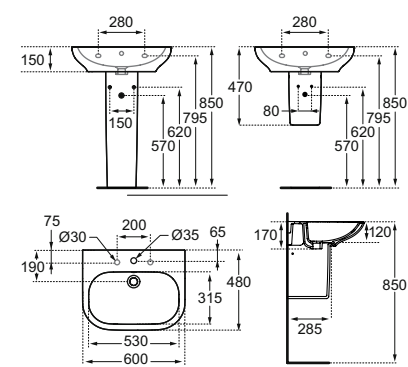

600 mm

650 mm

700 mm

Vessel

550 mm

600 mm

Semi-countertop 550 mm

Hand wash basin

BASIN 65

T055501 ○●○

T0555MA IDEAL PLUS ○●○

650 × 480 mm
 Basin with overflow, one central tap hole plus two pre-punched holes on sides.
 Weight: 17 kg
 Type of installation:
 – Wall hung
 – WH with furniture

To be completed with:
 T422001 Pedestal
 T422101 Semipedestal
 J3747AA Chromed syphon

BASIN 60

T055401 ○●○

T0554MA IDEAL PLUS ○●○

600 × 480 mm
 Basin with overflow, one central tap hole plus two pre-punched holes on sides.
 Weight: 16 kg
 Type of installation:
 – Wall hung
 – WH with furniture

To be completed with:
 T422001 Pedestal
 T422101 Semipedestal
 J3747AA Chromed syphon

BASIN 55

T054101 ○●○

T0541MA IDEAL PLUS ○●○

550 × 460 mm
 Basin with overflow, one central tap hole plus two pre-punched holes on sides.
 Weight: 14 kg
 Type of installation:
 – Wall hung