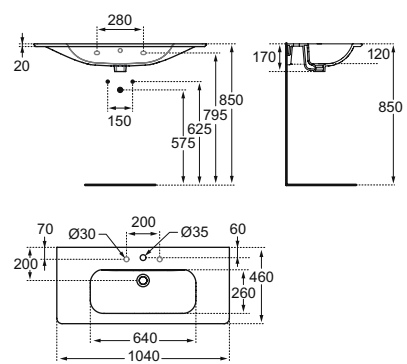

Ceramics

VANITY 104

T055901 ○●○

T0559MA IDEAL PLUS ○●○

1040 × 460 mm
 Basin with overflow, one central tap hole plus two pre-punched holes on sides.
 Weight: 22 kg
 Type of installation:
 – Wall hung
 – WH with furniture
 To be completed with:
 J3747AA Chromed syphon

VANITY 84

T055801 ○●○

T0558MA IDEAL PLUS ○●○

840 × 460 mm
 Basin with overflow, one central tap hole plus two pre-punched holes on sides.
 Weight: 18 kg
 Type of installation:
 – Wall hung
 – WH with furniture
 To be completed with:
 J3747AA Chromed syphon

VANITY 64

T055701 ○●○

T0557MA IDEAL PLUS ○●○

640 × 460 mm
 Basin with overflow, one central tap hole plus two pre-punched holes on sides.
 Weight: 13 kg
 Type of installation:
 – Wall hung
 – WH with furniture
 To be completed with:
 J3747AA Chromed syphon