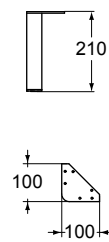

SOFTMOOD MIRROR 140