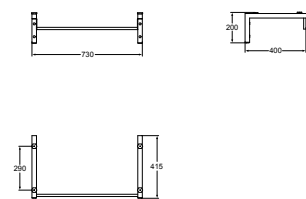

for worktop installation

T783867

1 towel holder included

To assembly:

- Worktop T7806, T7810 and T7814
- Chromium plated
- For worktops 25 mm thickness (3 cuts) & corner radius 25 mm
- Included hardware

SOFTMOOD BRACKET SET 100