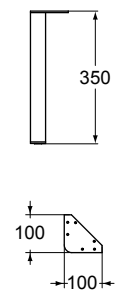

SOFTMOOD WORKTOP 130

for semi-countertop & WC unit installation

- GLOSSY WHITE **T7833WG**
- GLOSSY LIGHT GREY **T7833S4**
- LIGHT BROWN MATT **T7833S5**
- WALNUT LEUKA **T7833S6**

Required assembly with:

- Semi-countertop unit 650 mm T7818 & WC unit 650 mm T7819
- Worktops (has to be ordered separately)
- Wall hung
- Worktop 25 mm thickness
- Corner radius 25 mm
- Included hardware

SOFTMOOD BRACKET SET 60

for worktop installation

T783167

1 towel holder included

To assembly:

- Worktop T7805, T7809 and T7813
- Chromium plated
- For worktops 25 mm thickness (3 cuts) & corner radius 25 mm
- Included hardware

SOFTMOOD BRACKET SET 80

for worktop installation

T783867

1 towel holder included

To assembly:

- Worktop T7806, T7810 and T7814
- Chromium plated
- For worktops 25 mm thickness (3 cuts) & corner radius 25 mm
- Included hardware

SOFTMOOD BRACKET SET 100

for worktop installation

T783767

1 towel holder included

To assembly:

- Worktop T7807, T7811 and T7815
- Chromium plated
- For worktops 25 mm thickness (3 cuts) & corner radius 25 mm
- Included hardware

SOFTMOOD BRACKET SET 140

for worktop installation

T783267

2 towel holder included

To assembly:

- Worktop T7808, T7812 and T7816
- Chromium plated
- For worktops 25 mm thickness (3 cuts) & corner radius 25 mm
- Included hardware

SOFTMOOD INDIVIDUAL LEG

for vessel & basin installation

T783467

- Chromium plated
- Individual leg