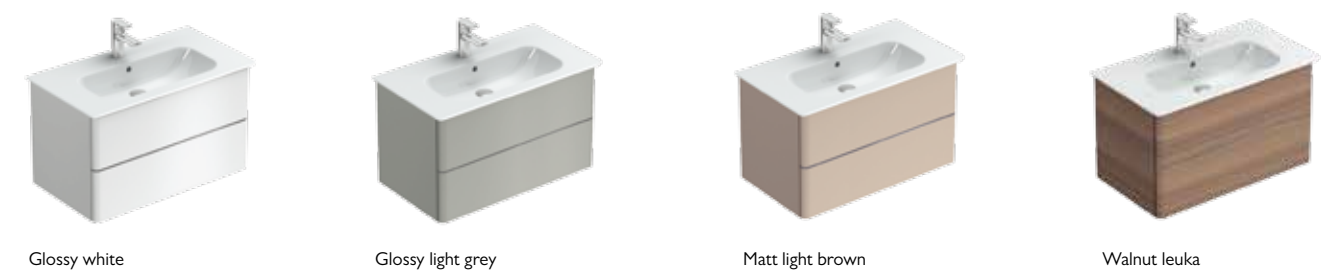

- *The practical push-pull system allows you to open and close drawers and cabinet doors with a touch.*

The wide range of furniture sizes (600 mm, 800 mm, 1000 mm and 1400 mm) makes it easy to find the right solution for every bathroom, large or small.

Choose the perfect size

600 mm

800 mm

1000 mm

1400 mm

Choose the ideal finish

Glossy white

Glossy light grey

Matt light brown

Walnut leuka

Choose additional elements

High cabinet

Shelf unit

Trolley

Choose a compact solution

Semi-countertop basin unit

- Curved LED lighting is specifically designed for the wall mirrors, giving them a clean and sleek look.
- The wall mirrors are 25 millimeters thick and set in an elegant aluminum-colored frame. Their anti-steam system ensures they remain clear even in fogged-up bathrooms.