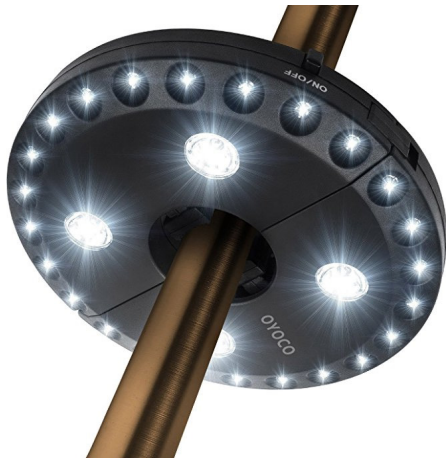

BROWSE OUR PRODUCT SELECTIONS

Shop Now >

ML DEAL SHOP

www.mldealshop.us

PATIO UMBRELLA LIGHT

With 28 energy-saving LED bulbs, led energy saving and environmental friendly.

\$10.99

COMPOSITE DECK TILES

These interlocking patio tiles are made from 100% solid Acacia wood.

\$59.99

OUTDOOR CURTAIN PANEL

Special treatment of materials, with mildew resistant & waterproof effect.

\$38.99

GLOBE STRING LIGHTS

25 feet long string with 25 clear G40 Bulbs, end to end connectable.

Quality LED packed into 3 segments of Jewel to provide 6 different colour changing themes.

\$29.99

Shopping reviews

ML DEAL SHOP