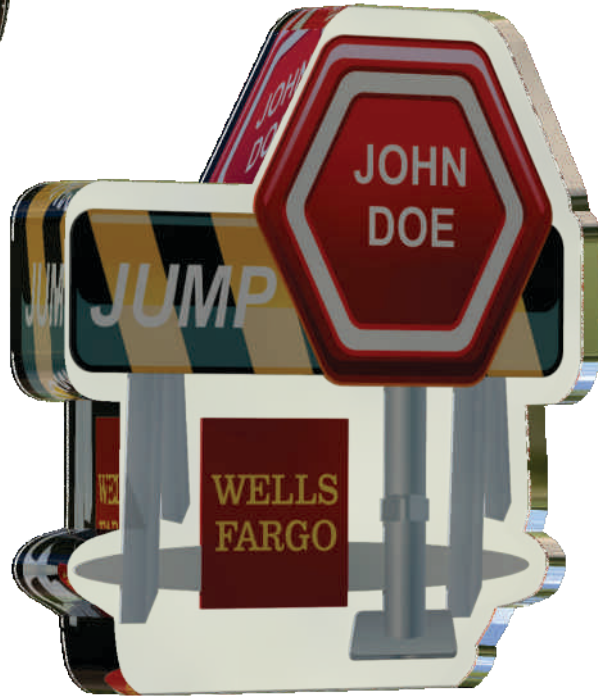

ONE PIECE CUSTOM AWARD

ONE PIECE CUSTOM AWARD

SIZES: TYPICALLY 6" - 11" TALL

THICKNESS: 3/4" - 1"

FULL COLOR OR LASER IMPRINT OF YOUR LOGO
AND YOUR CUSTOM TEXT

SERIES 100