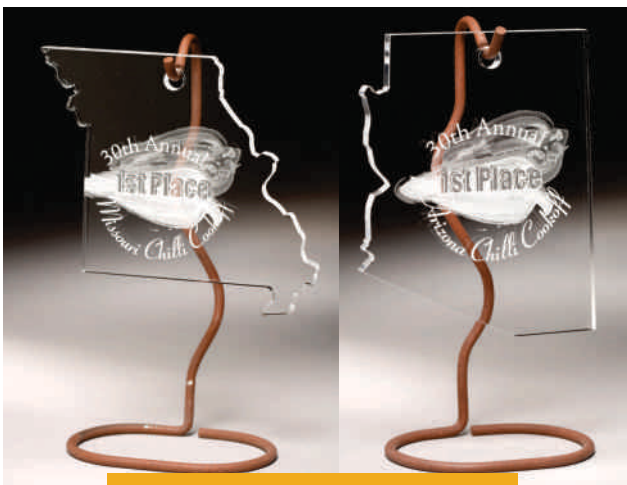

**HANGING SPHERE**

**HANGING SPHERE**

SIZES: 10" 10" WHAC10AC  
 THICKNESS: 3/8"  
 SHOWN WITH WIRE HOLDER A

**HANGING STAR**

**HANGING STAR**

SIZES: 10" 10" WHBS10AC  
 THICKNESS: 3/8"  
 SHOWN WITH WIRE HOLDER B

**HANGING DIAMOND**

**HANGING DIAMOND**

SIZES: 10" 10" WHAD10AC  
 THICKNESS: 3/8"  
 SHOWN WITH WIRE HOLDER A

**WIRE STATES**

**WIRE STATES**

SIZES: 10" 10" WHSS10AC  
 THICKNESS: 3/8"  
 SHOWN WITH WIRE HOLDER A  
 AVAILABLE IN MOST STATES