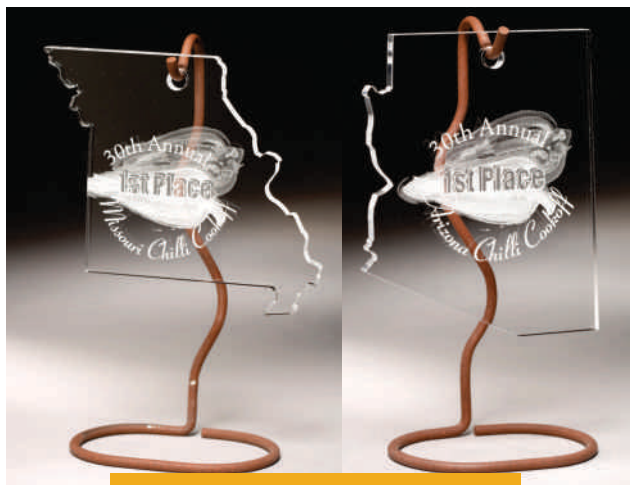

HANGING DIAMOND

SIZES: 10" 10" WHAD10AC
THICKNESS: 3/8"
SHOWN WITH WIRE HOLDER A

WIRE STATES

WIRE STATES

SIZES: 10" 10" WHSS10AC
THICKNESS: 3/8"
SHOWN WITH WIRE HOLDER A
AVAILABLE IN MOST STATES