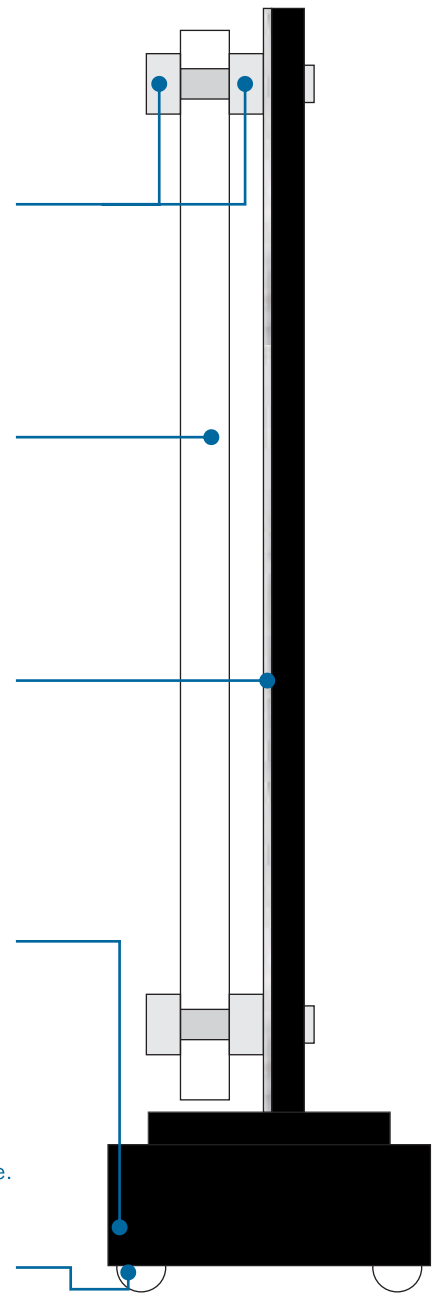

LOGOCUT™

Anatomy of an Award

Threaded aluminum cap nuts hold the award components together using screws inserted through the piece at final construction. There are also spacers for added depth.

Clear acrylic with a full color print on the under surface of the part creates a dimensional look.

Swirled aluminum accents can be used effectively to compliment a number of different aesthetic ideals. This is also mounted on black acrylic for thickness and structural integrity.

Tiered base of black acrylic adds to the prominence of the award and varying Award sizes; The glue seam for mounting goes on the upper most base surface

Personalization options, in this example, is a sublimated plate mounted to the base. In other situations, personalization can be achieved via either laser engraving or full color printing. Non-Slip rubber feet are also added to the base.

Side