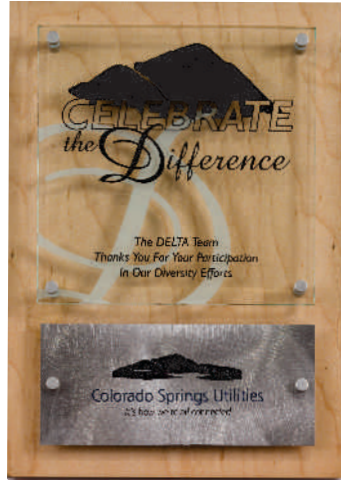

ORPHEUS

ORPHEUS 10X13 | HCPZ13AC
 SIZES: 10X13"
 THICKNESS: BLACK 1/4" BLACK,
 FRONT 1/4" CLEAR
 ACCENT HAMMERED, COPPER LAMINATE

Stillwater
 FINELY CRAFTED AWARDS AND PLAQUES

PLAQUES SERIES

MARIS

MARIS 10X14" PLMA14AJ
SIZES: 10X14"
ACCENT SWIRL ALUMINUM
NATURAL MAPLE BACK
FRONT 3/8" JADE ACRYLIC