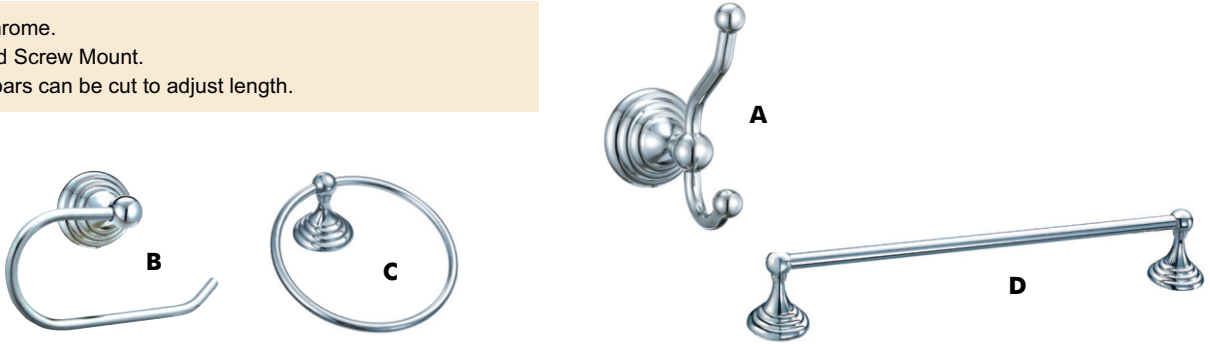

- Finish: Satin Nickel.
- Concealed Screw Mount.
- All towel bars can be cut to adjust length.

Lancaster Collection Classic Bronze Bath Accessories

| | Description | Overall Length | Overall Width | Projection | Item Number | Pack |
|---|---------------------|----------------|---------------|------------|-------------|------|
| A | Double Robe Hook | 2.99" | 2.28" | 2.14" | 11-0464 | 6/cg |
| B | Toilet Paper Holder | 6.38" | 4.19" | 2.42" | 11-1034 | 6/cg |
| C | Towel Ring | 7.09" | 8.03" | 2.42" | 11-0792 | 6/cg |
| D | 24" Towel Bar | 25.77" | 2.28" | 2.80" | 11-0129 | 6/cg |

- Finish: Classic Bronze.
- Concealed Screw Mount.
- All towel bars can be cut to adjust length.

Bathroom Hardware Collection

Stockton Collection Chrome Bath Accessories

| | Description | Overall Length | Overall Width | Projection | Item Number | Pack |
|---|---------------------|----------------|---------------|------------|-------------|------|
| A | Double Robe Hook | 2.48" | 5.17" | 4.35" | 11-1454 | 6/cg |
| B | Toilet Paper Holder | 6.49" | 4.28" | 2.85" | 11-1782 | 6/cg |
| C | Towel Ring | 7.09" | 8.12" | 2.85" | 11-2024 | 6/cg |
| D | 24" Towel Bar | 26.48" | 2.48" | 3.28" | 11-1119 | 6/cg |

- Finish: Chrome.
- Concealed Screw Mount.
- All towel bars can be cut to adjust length.

Stockton Collection Satin Nickel Bath Accessories

| | Description | Overall Length | Overall Width | Projection | Item Number | Pack |
|---|---------------------|----------------|---------------|------------|-------------|------|
| A | Double Robe Hook | 2.48" | 5.17" | 4.35" | 11-1522 | 6/cg |
| B | Toilet Paper Holder | 6.49" | 4.28" | 2.85" | 11-1867 | 6/cg |
| C | Towel Ring | 7.09" | 8.12" | 2.85" | 11-2109 | 6/cg |
| D | 24" Towel Bar | 26.48" | 2.48" | 3.28" | 11-1294 | 6/cg |