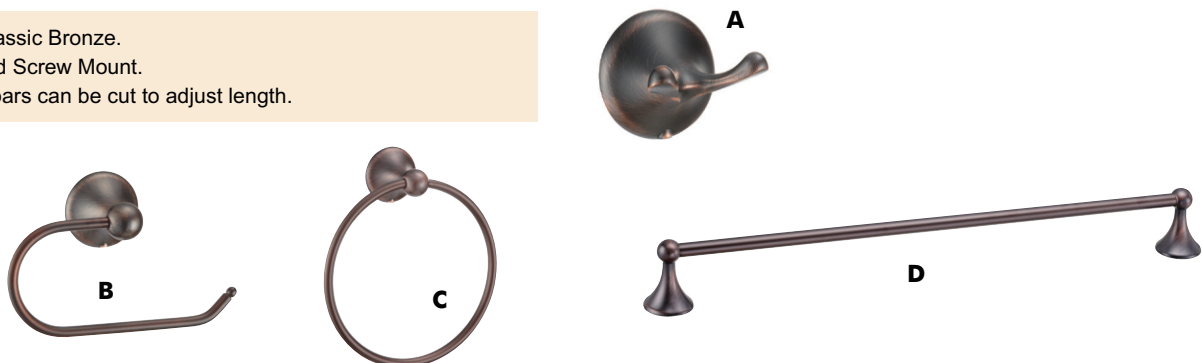

Newport Collection Classic Bronze Bath Accessories

	Description	Overall Length	Overall Width	Projection	Item Number	Pack
A	Double Robe Hook	2.17"	2.17"	2.17"	10-9239	6/cg
B	Toilet Paper Holder	6.50"	4.10"	2.49"	10-9567	6/cg
C	Towel Ring	7.09"	7.95"	2.49"	10-9802	6/cg
D	24" Towel Bar	26.14"	2.17"	3.08"	10-8997	6/cg

- Finish: Classic Bronze.
- Concealed Screw Mount.
- All towel bars can be cut to adjust length.