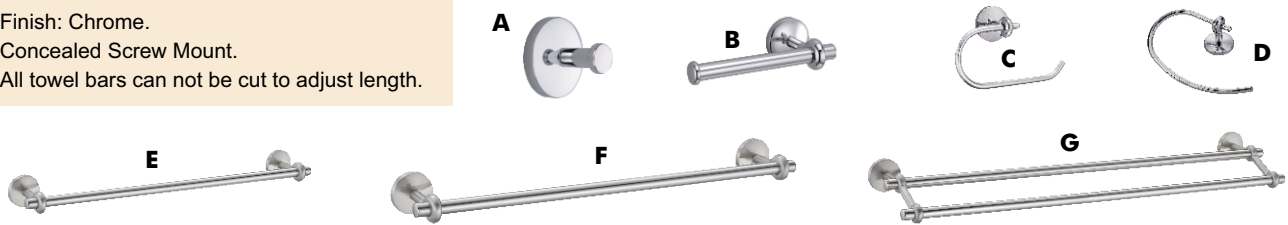

Bathroom Hardware Collection

Santa Rosa Collection Chrome Bath Accessories

	Description	Overall Length	Overall Width	Projection	Item Number	Pack
A	Robe Hook	1.97"	1.97"	1.57"	22-1429	6/cg
B	Toilet Paper Holder - Bar	6.46"	1.97"	2.95"	22-1597	6/cg
C	Toilet Paper Holder - Curved	6.38"	4.02"	2.44"	22-1672	6/cg
D	Towel Ring	7.68"	5.31"	2.44"	22-1757	6/cg
E	18" Towel Bar	19.96"	1.97"	2.95"	22-1269	6/cg
F	24" Towel Bar	25.98"	1.97"	2.95"	22-3409	6/cg
G	24" Towel Bar - Double	25.98"	2.64"	5.24"	22-1344	6/cg

- Finish: Chrome.
- Concealed Screw Mount.
- All towel bars can not be cut to adjust length.