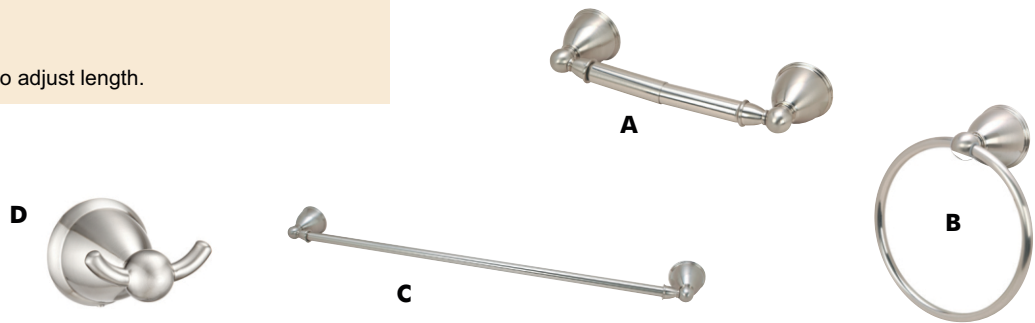

- Finish: Satin Nickel.
- Concealed Screw Mount.
- All towel bars can be cut to adjust length.

Stockton Collection Classic Bronze Bath Accessories

| | Description | Overall Length | Overall Width | Projection | Item Number | Pack |
|---|---------------------|----------------|---------------|------------|-------------|------|
| A | Double Robe Hook | 2.48" | 5.17" | 4.35" | 11-1607 | 6/cg |
| B | Toilet Paper Holder | 6.49" | 4.28" | 2.85" | 11-1942 | 6/cg |
| C | Towel Ring | 7.09" | 8.12" | 2.85" | 11-2284 | 6/cg |
| D | 24" Towel Bar | 26.48" | 2.48" | 3.28" | 11-1379 | 6/cg |

- Finish: Classic Bronze.
- Concealed Screw Mount.
- All towel bars can be cut to adjust length.

Bathroom Hardware Collection

Highland Collection Satin Nickel Bath Accessories

| | Description | Overall Length | Overall Width | Projection | Item Number | Pack |
|---|---------------------|----------------|---------------|------------|-------------|------|
| A | Toilet Paper Holder | 10.49" | 2.20" | 3.13" | 38-7829 | 6/cg |
| B | Towel Ring | 5.91" | 6.79" | 2.86" | 38-7811 | 6/cg |
| C | 24" Towel Bar | 26.20" | 2.20" | 3.13" | 38-7571 | 6/cg |
| D | Robe Hook | 2.68" | 2.20" | 2.87" | 11-2369 | 6/cg |

- Finish: Satin Nickel.
- Concealed Screw Mount.
- All towel bars can be cut to adjust length.

Highland Collection Classic Bronze Bath Accessories

| | Description | Overall Length | Overall Width | Projection | Item Number | Pack |
|---|---------------------|----------------|---------------|------------|-------------|------|
| A | Toilet Paper Holder | 10.49" | 2.20" | 3.13" | 38-7555 | 6/cg |
| B | Towel Ring | 5.91" | 6.79" | 2.86" | 38-7548 | 6/cg |
| C | 24" Towel Bar | 26.20" | 2.20" | 3.13" | 38-7530 | 6/cg |
| D | Robe Hook | 2.68" | 2.20" | 2.87" | 11-2444 | 6/cg |