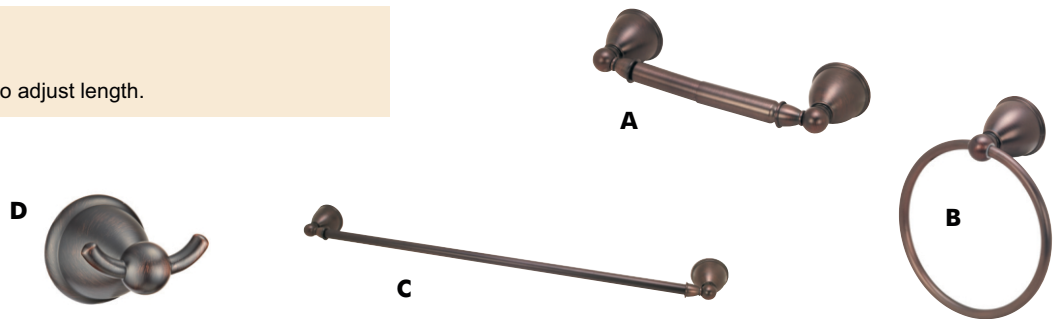

Highland Collection Classic Bronze Bath Accessories

	Description	Overall Length	Overall Width	Projection	Item Number	Pack
A	Toilet Paper Holder	10.49"	2.20"	3.13"	38-7555	6/cg
B	Towel Ring	5.91"	6.79"	2.86"	38-7548	6/cg
C	24" Towel Bar	26.20"	2.20"	3.13"	38-7530	6/cg
D	Robe Hook	2.68"	2.20"	2.87"	11-2444	6/cg

- Finish: Classic Bronze.
- Concealed Screw Mount.
- All towel bars can be cut to adjust length.