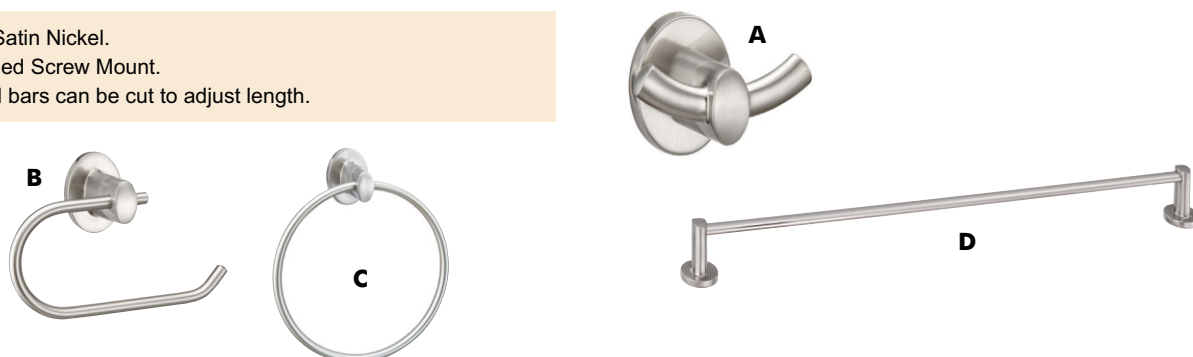

Lancaster Collection Satin Nickel Bath Accessories

	Description	Overall Length	Overall Width	Projection	Item Number	Pack
A	Double Robe Hook	2.99"	2.28"	2.14"	11-0389	6/cg
B	Toilet Paper Holder	6.38"	4.19"	2.42"	11-0952	6/cg
C	Towel Ring	7.09"	8.03"	2.42"	11-0617	6/cg
D	24" Towel Bar	25.77"	2.28"	2.80"	11-0044	6/cg

- Finish: Satin Nickel.
- Concealed Screw Mount.
- All towel bars can be cut to adjust length.