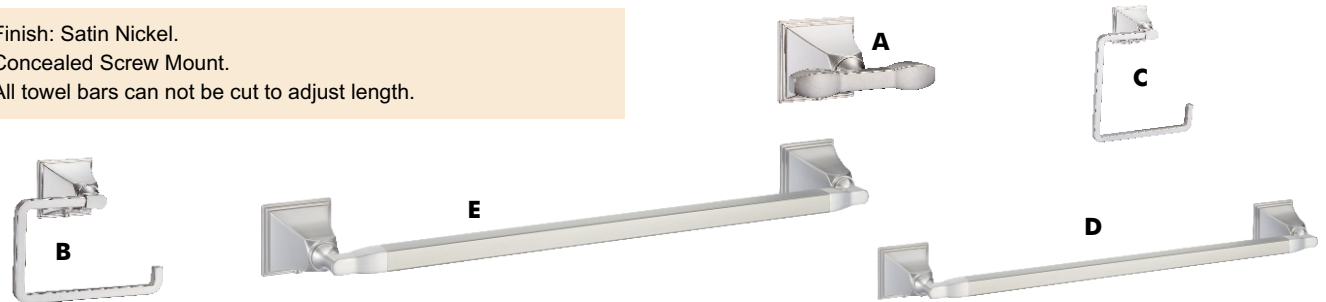

Monterey Bay Collection Satin Nickel Bath Accessories

	Description	Overall Length	Overall Width	Projection	Item Number	Pack
A	Robe Hook	3.74"	2.13"	3.15"	22-0354	6/cg
B	Toilet Paper Holder	5.51"	4.43"	3.07"	22-0439	6/cg
C	Towel Ring	6.79"	5.91"	3.07"	22-0507	6/cg
D	18" Towel Bar	20.13"	2.13"	3.15"	22-0194	6/cg
E	24" Towel Bar	26.13"	2.13"	3.15"	22-0279	6/cg

- Finish: Satin Nickel.
- Concealed Screw Mount.
- All towel bars can not be cut to adjust length.