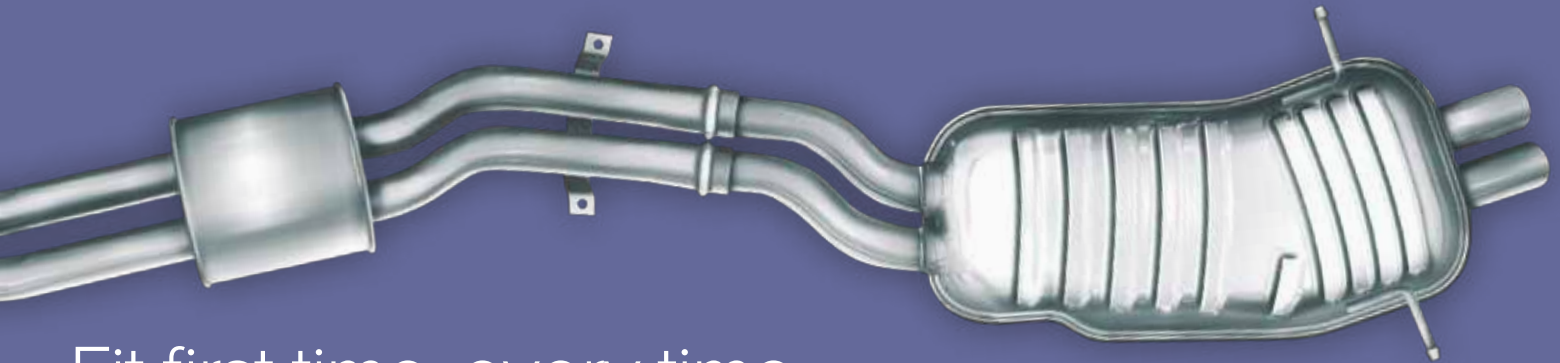

## Fit quality. Fit Klarius.

The largest range in the UK available from stock now!

Quality of manufacturing, materials, and product design is key to Klarius products and that's why Klarius is one of the few manufacturers to gain full type approval for its replacement exhausts, catalytic converters, diesel particulate filters. When you fit Klarius, you're fitting a true Original Equipment matching emissions product with a full three-year Warranty.