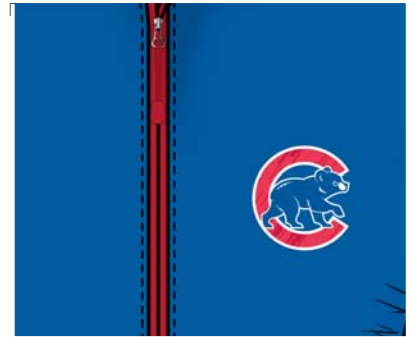

/ art detail

★ **HEAT TRANSFER**
SPECIALTY INK

★ **REFLECTIVE**
SPECIALTY INK

Don't Stop Trying MFKM-2R7

/ description

WOMEN'S LONG SLEEVE MOCK NECK 1/2-ZIP PULLOVER

/ attributes

- 145 gsm 100% Polyester Brushed Interlock
- Ruched Side Panels
- Stylized Thumbholes
- Hair Tie Zipper Pull
- Team Logo Reflective Heat Transfer
- Available in Team/Secondary

/ sizes **PLUS**
SIZES

XS-XXL

/ wholesale/MSRP

$30/$60

/ available

1/15

product ID /M1247