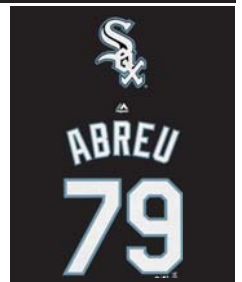

Chicago White Sox
JOSE ABREU
MTP2-127A-RX3-OAB
Black, Charcoal Heather