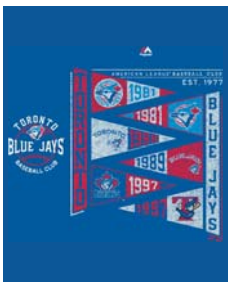

Toronto Blue Jays
MTP2-1746-TBJ-7KG
Deep Royal