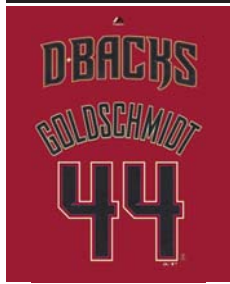

/ sizes **PLUS**
S-XXL

/ wholesale/MSRP
\$15/\$30

/ available
1/15

product ID /M584

Arizona Diamondbacks
PAUL GOLDSCHMIDT
MTP2-8415-DK3-OAB
Bright Cardinal

Atlanta Braves
FREDDIE FREEMAN
MTPW-4506-AW3-OAF
Athletic Navy