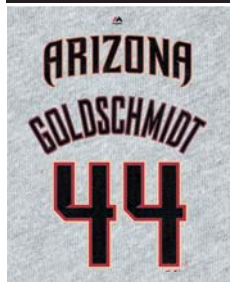

1/15

product ID / M1278

Arizona Diamondbacks
PAUL GOLDSCHMIDT
MTP2-0103-DK3-ORB
Steel Heather

Atlanta Braves
FREDDIE FREEMAN
MTP2-0103-AW3-ORC
Steel Heather

Baltimore Orioles
ADAM JONES
MTP2-0103-OL3-ORC
Steel Heather