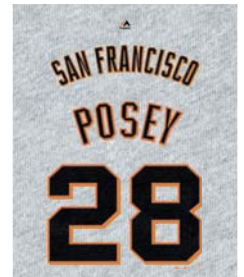

San Francisco Giants
BUSTER POSEY
M952-0103-GI3-ORA
Steel Heather