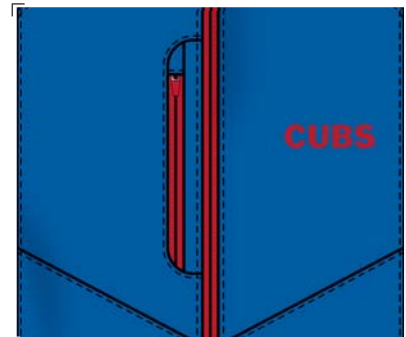

Washington Nationals
MFFC-647E-WTL-2OG
Pro Granite/Athletic Red

/ art detail

Weakness Is A Choice

MFJY-2V5

/ description

MEN'S LONG SLEEVE FULL ZIP SCUBA HOOD JACKET

/ attributes

- 62 gsm 100% Polyester Cire Water Resistant
- On-Seam Pockets
- Contrast Zippers and Elastic Binding
- Left Chest Pocket
- Team Wordmark Oil Print
- Available in Team/Secondary