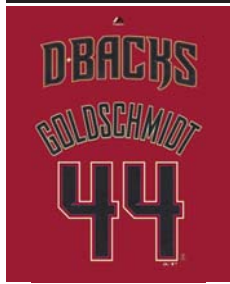

Arizona Diamondbacks
PAUL GOLDSCHMIDT
M952-8415-DK3-OAB
Bright Cardinal, Black