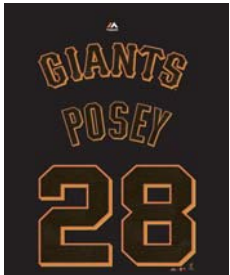

San Francisco Giants
BUSTER POSEY
M952-127A-GI3-OAA
Black, Dark Orange