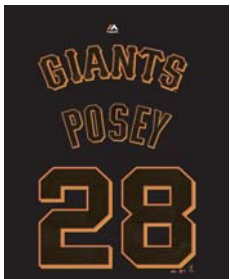

San Francisco Giants
BUSTER POSEY
MTP2-127A-GI3-OAA
Black