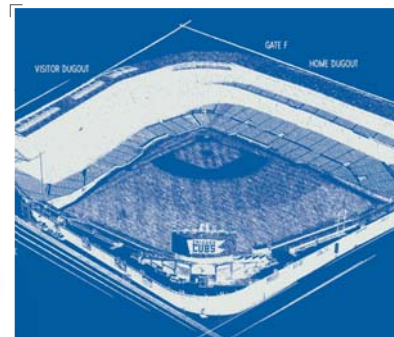

Toronto Blue Jays
 MFSA-1746-TOR-7J8
 MFSA-155B-TOR-7J8
 Deep Royal/Blue Heather

Washington Nationals
 MFSA-0484-WTL-7J8
 MFSA-666A-WTL-7J8
 Athletic Red/Athletic Red
 Heather

/ art detail

Game Day Tradition MTP2-7JF