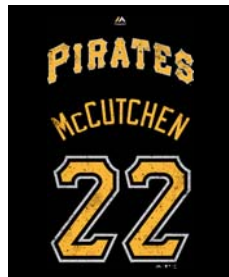

Oakland Athletics
BRETT LAWRIE
MFLB-780L-FZ3-3UB
Dark Green/Dark Green
Heather

Philadelphia Phillies
AARON NOLA
MFLB-821J-PP3-3UC
Athletic Red/Athletic Red
Heather

Pittsburgh Pirates
ANDREW MCCUTCHEN
MFLB-824J-PT3-3UL
Black/Black Heather