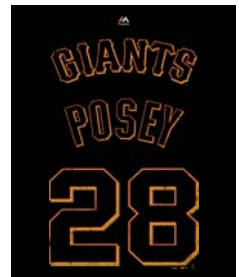

San Francisco Giants
BUSTER POSEY
MFLB-824J-GI3-3U7
Black/Black Heather