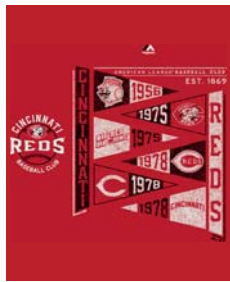

Cincinnati Reds
MTP2-0484-R75-7KG
Athletic Red