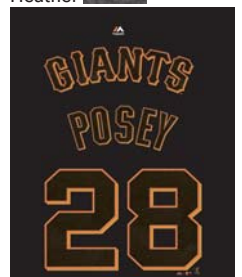

San Francisco Giants
BUSTER POSEY
MTP2-127A-GI3-OAA
Black, Charcoal Heather