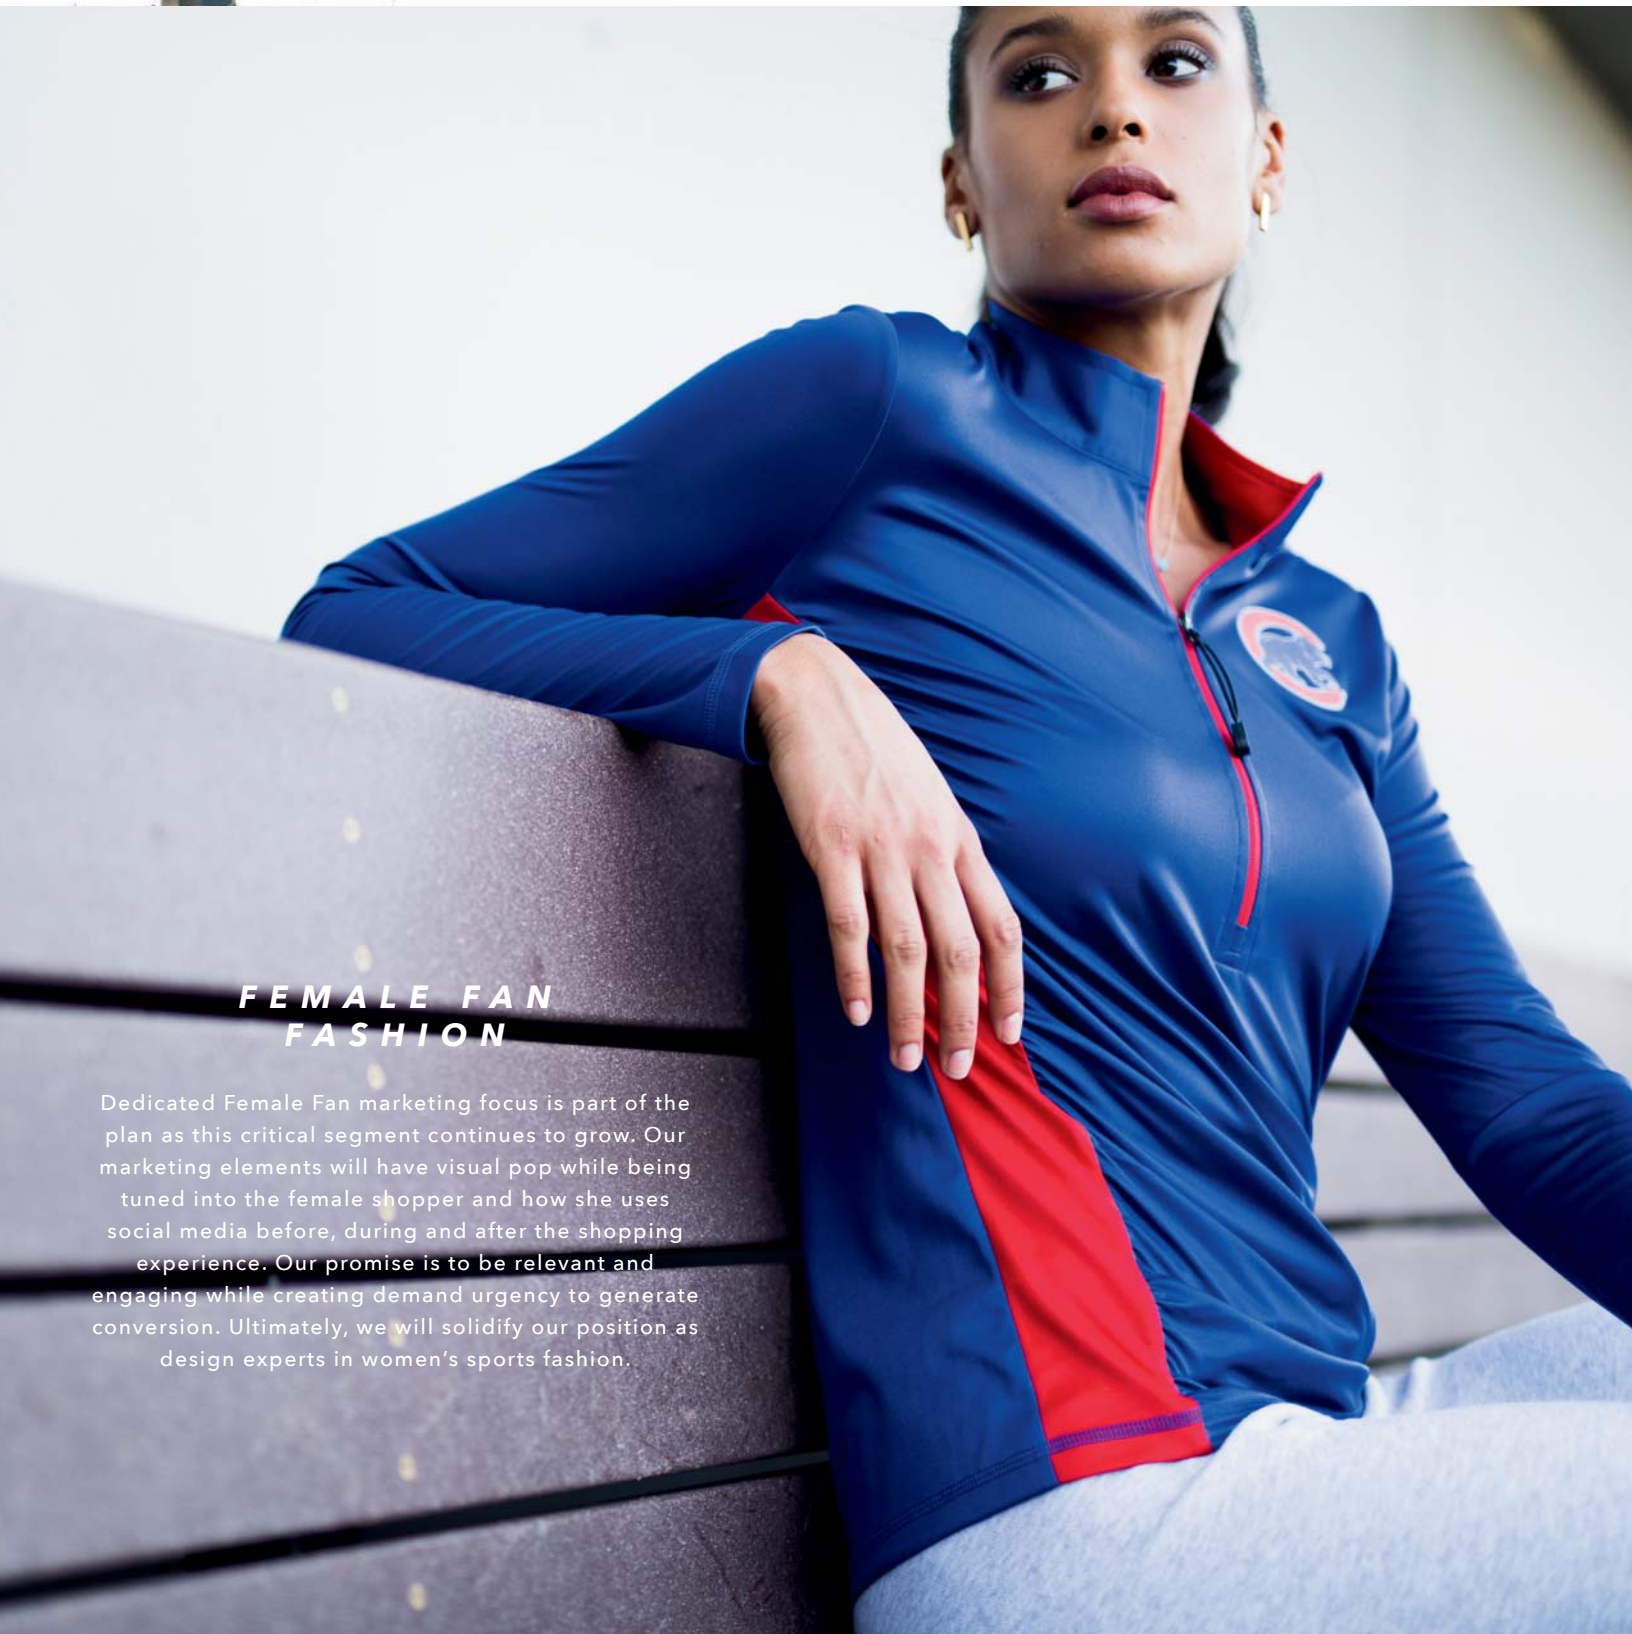

FEMALE FAN FASHION

Dedicated Female Fan marketing focus is part of the plan as this critical segment continues to grow. Our marketing elements will have visual pop while being tuned into the female shopper and how she uses social media before, during and after the shopping experience. Our promise is to be relevant and engaging while creating demand urgency to generate conversion. Ultimately, we will solidify our position as design experts in women's sports fashion.