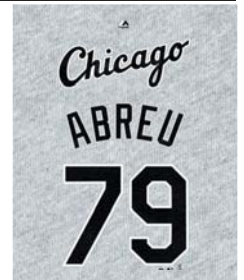

Chicago White Sox
JOSE ABREU
M952-0103-RX3-ORG
Steel Heather