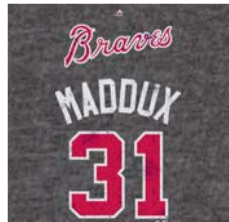

/ wholesale/MSRP
\$16/\$32

/ available
1/15

product ID /M1279

Atlanta Braves
JOHN SMOLTZ
MTP2-259A-QN3-V7E
Charcoal Heather

Atlanta Braves
GREG MADDUX
MTP2-259A-QR3-V7E
Charcoal Heather

Baltimore Orioles
CAL RIPKEN
MTP2-259A-QAJ-V7E
Charcoal Heather