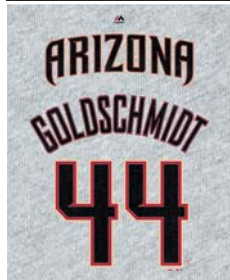

Arizona Diamondbacks
M952-0103-DK3-ORB
Steel Heather

Atlanta Braves
FREDDIE FREEMAN
M952-0103-AW3-ORC
Steel Heather

Baltimore Orioles
ADAM JONES
M952-0103-OL3-ORC
Steel Heather

Boston Red Sox
DAVID PRICE
M952-0103-BQ3-OR1
Steel Heather