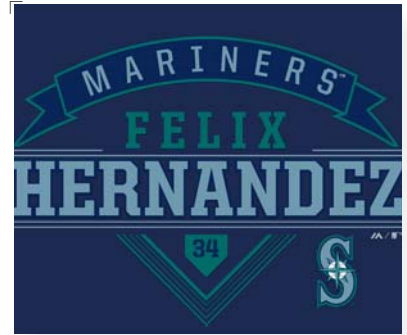

/ art detail

Hometown Sensation M952-75*

/ description

MEN'S SHORT SLEEVE CREW NECK TEE

/ attributes

- 185 gsm 100% Cotton Jersey
- Screenprint Decoration
- Available in Team

/ sizes

BIG & TALL

S-2XL

/ wholesale/MSRP

$14/$28

/ available

1/15

product ID /M1206