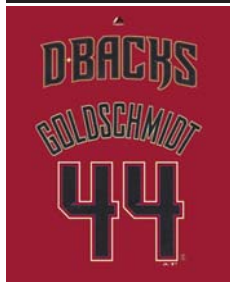

Arizona Diamondbacks
PAUL GOLDSCHMIDT
MTP2-8415-DK3-OAB
Bright Cardinal, Charcoal
Heather