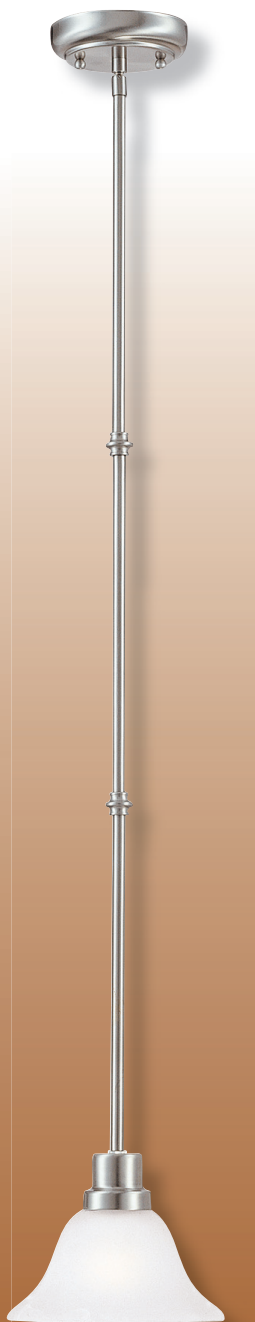

(B)
54-4668