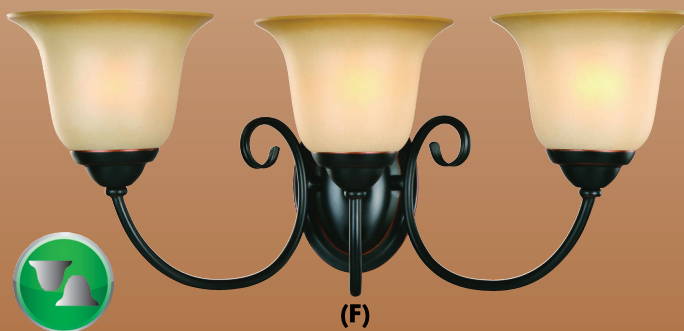

(F)
16-3835

16-6560
Replacement
Glass For:
16-3675, 16-3750,
16-3835, 16-3590,
16-6072

12-0029 Replacement
Glass For: 16-4252