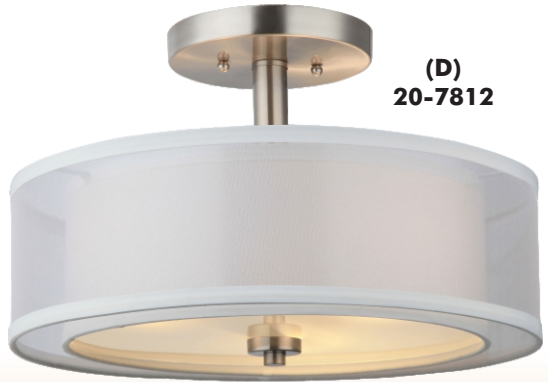

- Satin Nickel Finish.
- With Clear Ribbed and Frosted Glass.
- Fabric Shade with Frosted Glass on Bottom. (Item 20-9144)

- Chandelier has 3Ft. chain length, 9ft. wire.
- Use 60W equivalent in base E12 or E26. See product carton for specific bulb.
- Bulbs not included.

- Satin Nickel Finish.
- With Clear and White Glass.
- Fabric shade with Frosted Glass on Bottom (Items 20-7737 & 20-7812)
- Use 60W equivalent in base E26.

- Chandelier has 3Ft. chain length, 9ft. wire.
- Pendant has 4 section rods, 3 -12", 1 - 6", tilt base.
- See product carton for specific bulb.
- Bulbs not included.