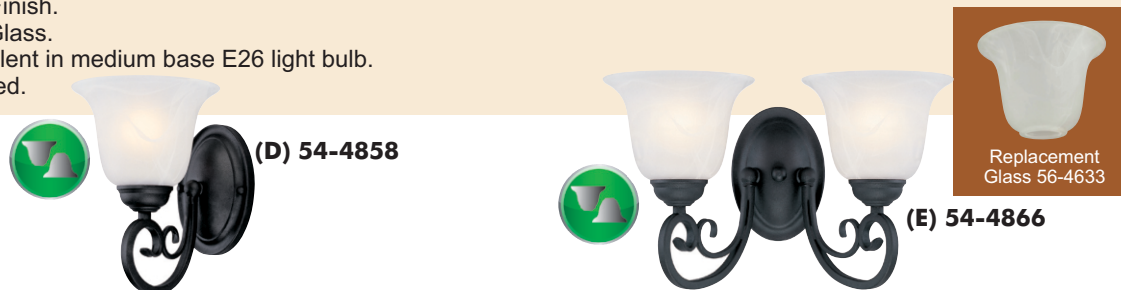

Tuscany Series Bath/Wall Fixtures

# Bulbs	Description	Fixture Size	Projection	Watts	Item Number	Pack
D	1 Light Bath/Wall Light	6-1/4" x 8-3/4"	8"	60	54-4858	1/ea
E	2 Light Bath/Wall Light	14-3/4" x 8-3/4"	8"	60	54-4866	1/ea

- Textured Black Finish.
- With Alabaster Glass.
- Use 60W equivalent in medium base E26 light bulb.
- Bulbs not included.