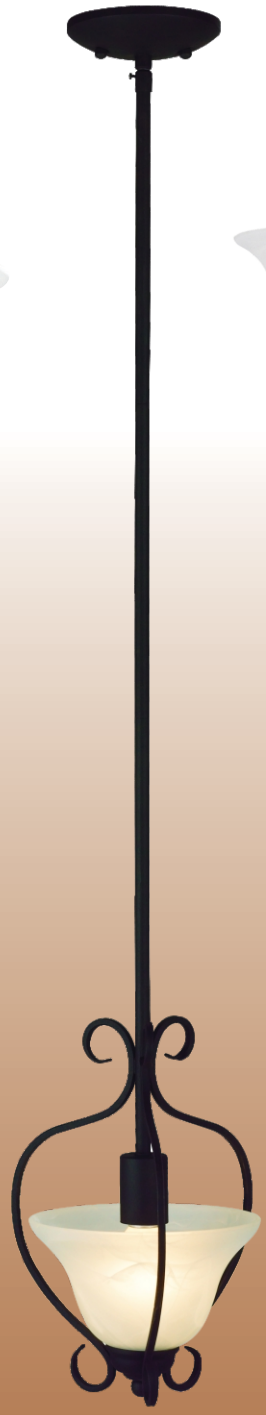

(A)
54-4882