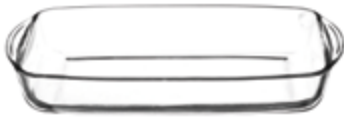

34cm Rectangular Dish
L34 x W19 x H5cm
Borosilicate, Card Insert

2006.183

Ctn.4