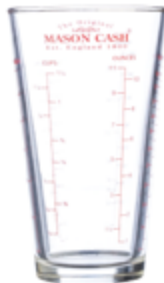

22cm Square Dish  
L22 x W22 x H6cm  
Borosilicate, Card Insert

2006.185

Ctn.6

35ml Mini Measuring Glass  
L5 x W5 x H6cm  
Borosilicate, CDU

2006.190

Ctn.12

300ml Measuring Glass  
L8.5 x W8.5 x H14.5cm  
Borosilicate, CDU