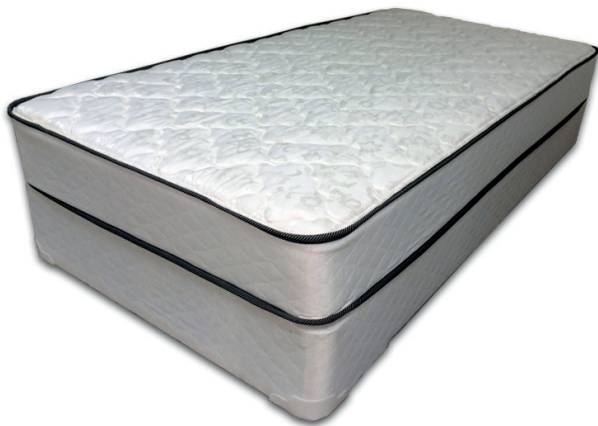

SEDONA

- 8.5" Profile
  - Multi-Needle Quilting
  - 390 Coil BONNELL Innerspring with 6 Gauge Border Rod
  - 5 Year Non-prorated Warranty
2. Queen **GT3L6BR1050 / BK5050**
   - Full **GT3L6BR1030 / BK5030**
   - Twin **GT3L6BR1010 / BK5010**