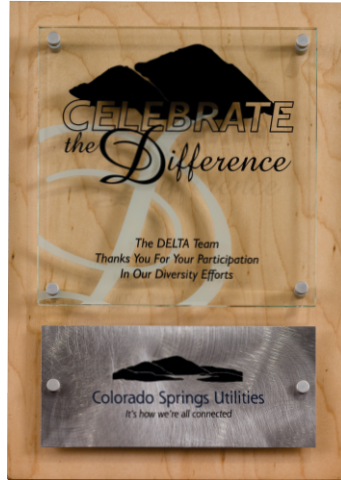

ALUMIT

ALUMIT 10X14" PLAL14AJ
SIZES: 10X14"
ACCENT SWIRL ALUMINUM
NATURAL MAPLE BACK