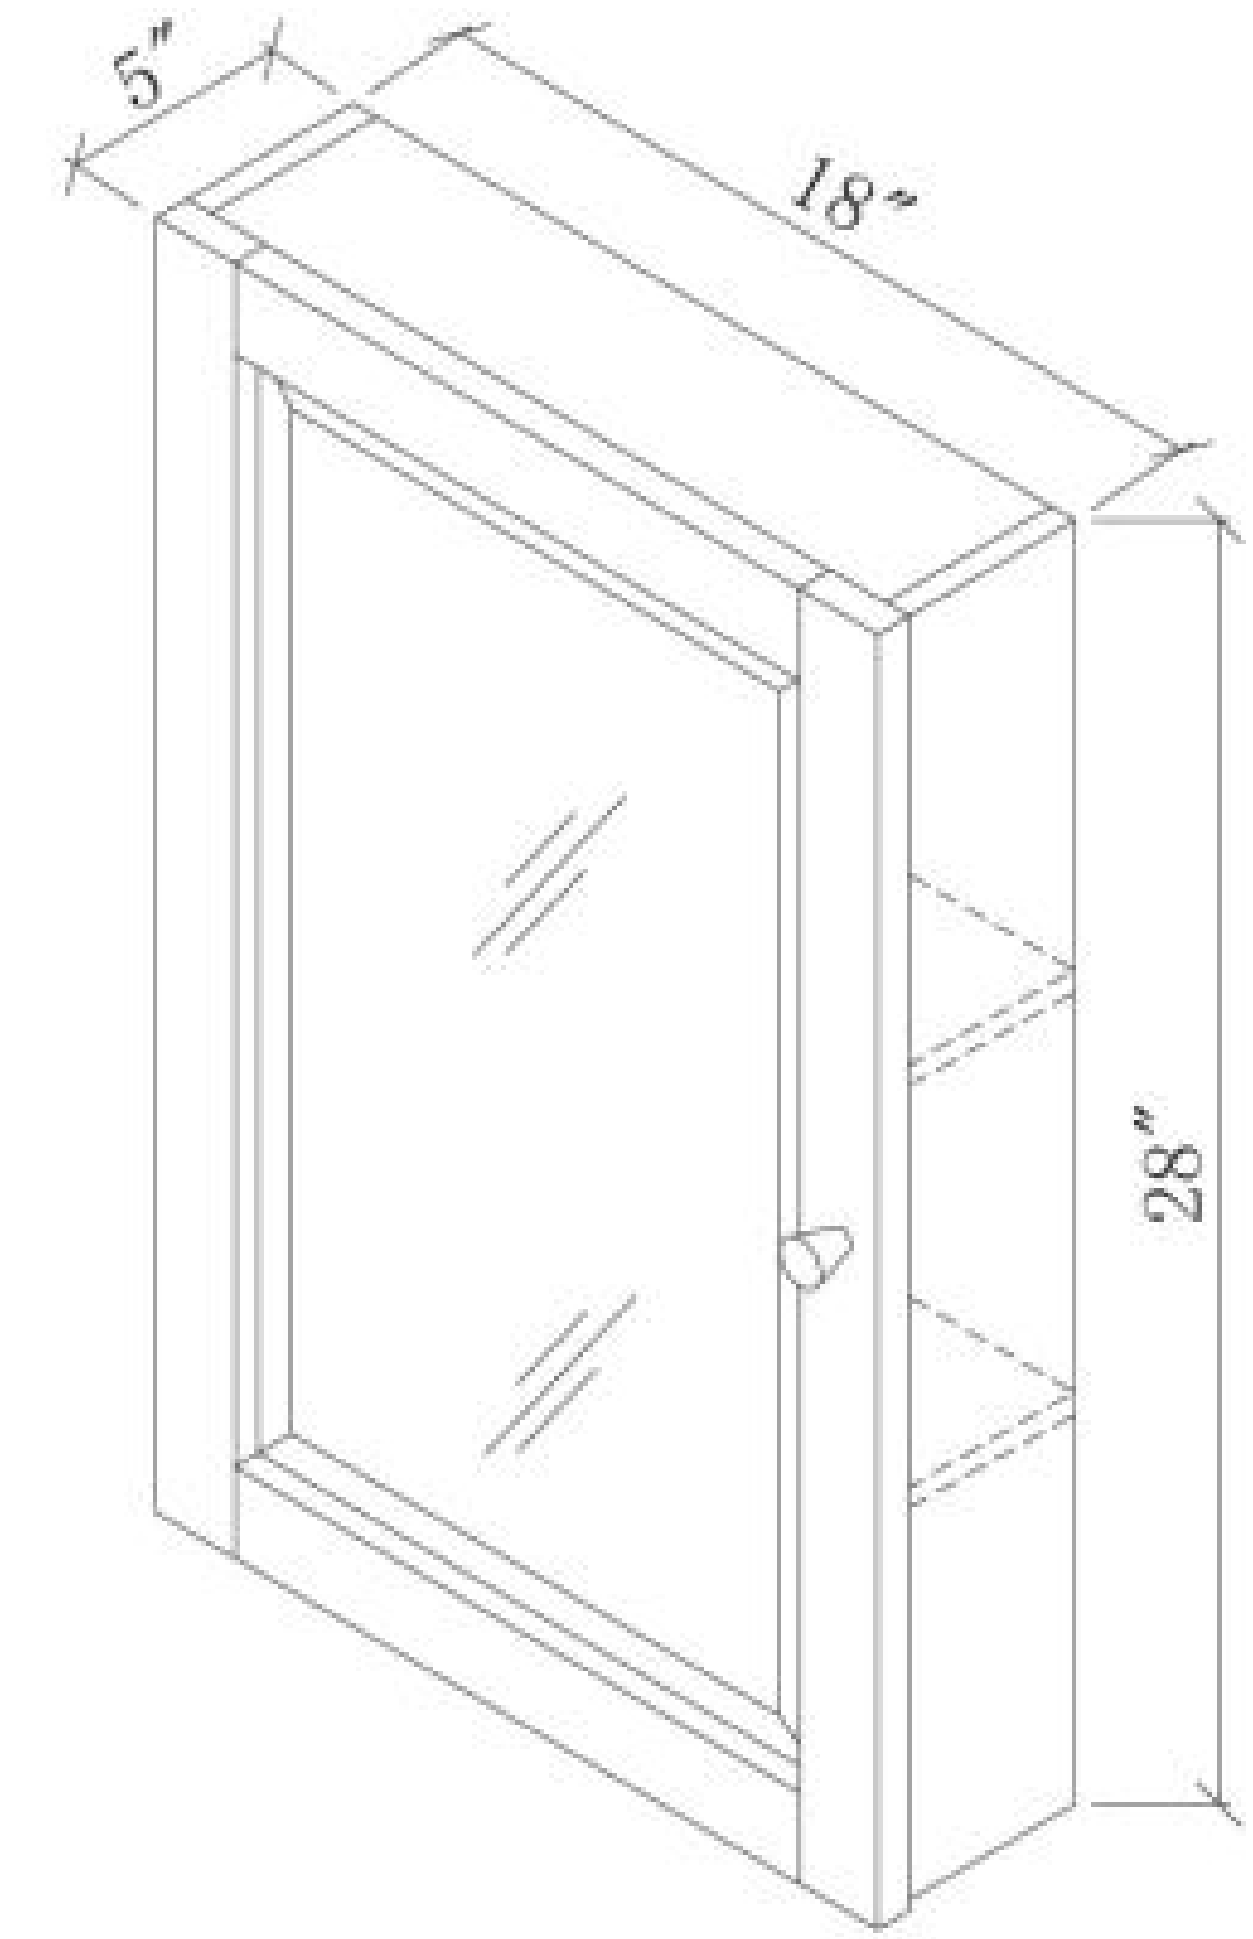

Medicine cabinet with beveled mirror glass.

Adjustable levelers provide for easy installation.

Rich rubbed finish.

Decorative inset front panel.

Slatted shelf.

Portrait mirror with beveled glass and accessory shelf.

P
A
R
S
O
N
S

Optional Portrait Mirror

Unique adjustable foot-height allows for both vessel sink and under-mount sink applications.

Complementing the desire for a more simplistic lifestyle, the Parsons Vanity Collection by Sagehill Designs draws attention to its minimalist spirit by featuring subtle grain patterns, and is uncluttered by hardware or unnecessary ornamentation. Its unpretentious form illustrates a refreshing take on modern design.

These qualities make it perfect for today's smaller bath environments. For Style, Quality, and Value - Think Sagehill Designs.

Features Include:

- * Hand rubbed finish adds depth and brings out the beauty of the wood.
- * Scaled for the smaller bath environment.
- * Same cabinet can accommodate both vessel and under-mount sink configurations.
- * Both standard portrait and medicine cabinet mirror options are offered.
- * Decorative lower slatted storage shelf.

The Parsons vanity features a decorative front fascia and can accommodate either standard basin or vessel sink options. This is accomplished by a unique dual-height leg feature. Storage is accomplished by the open slatted shelf below the vanity and additional storage can be had with the mirrored medicine cabinet or standard storage mirror with accessory shelf.