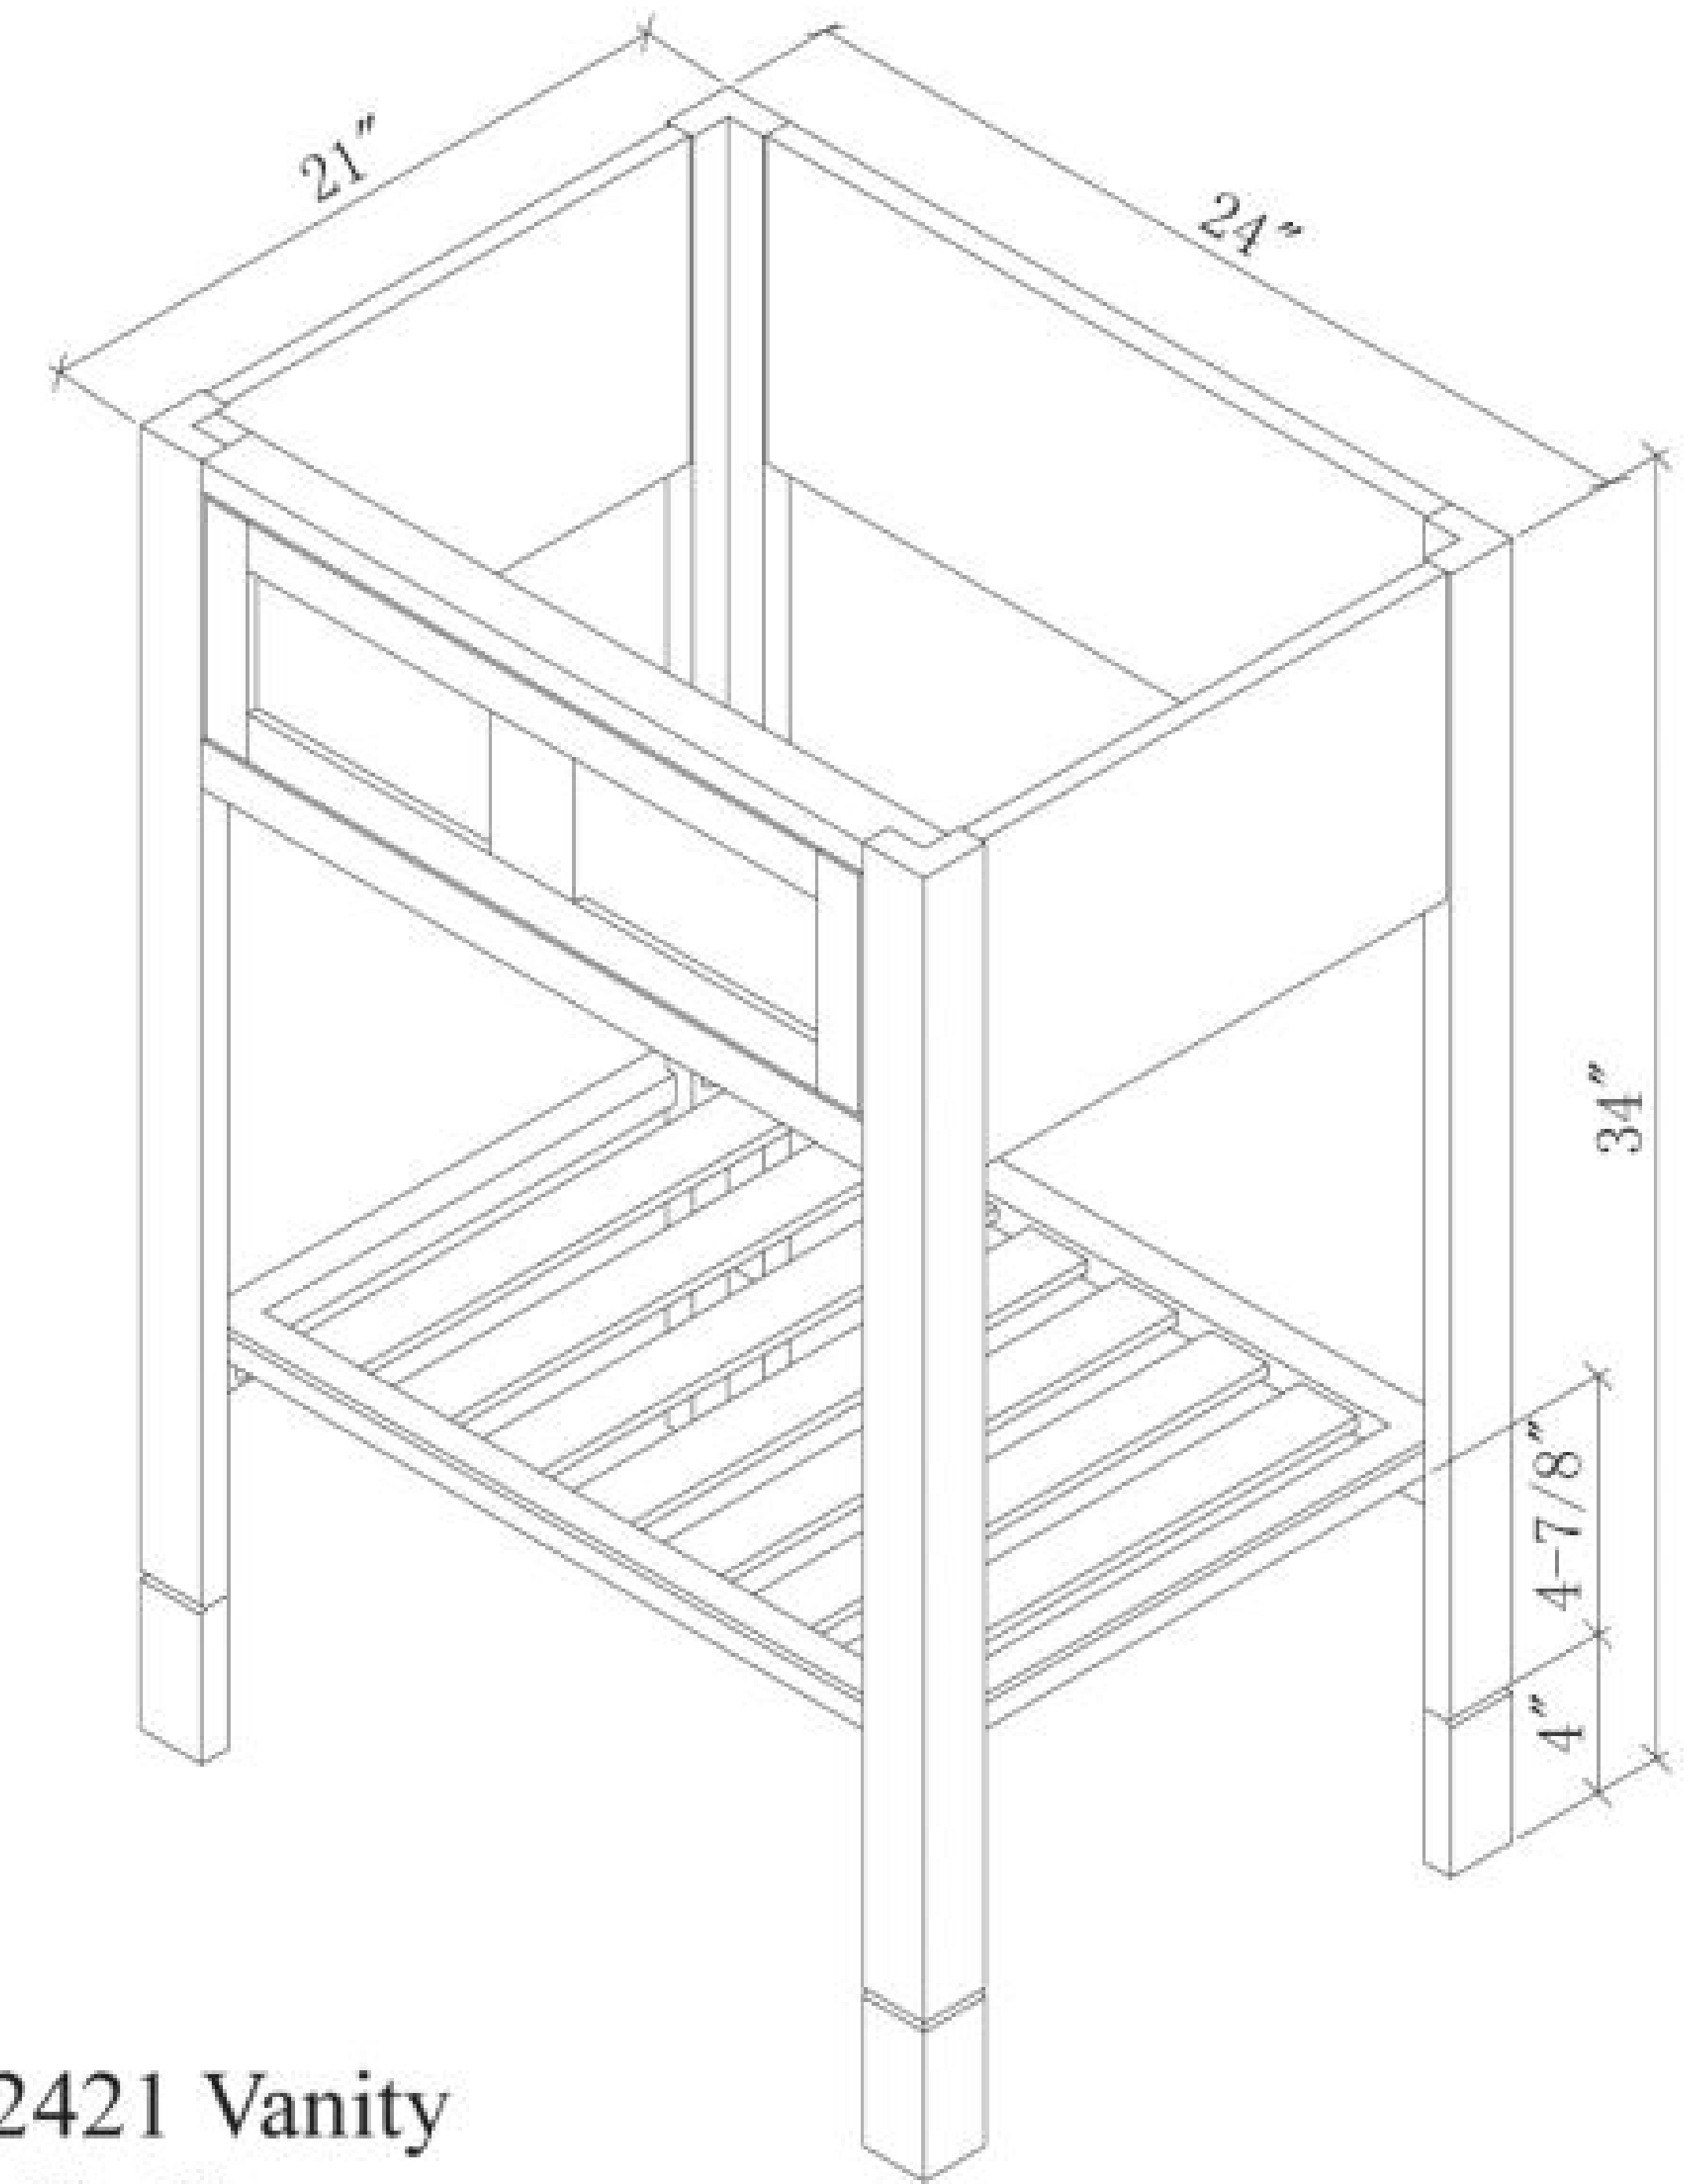

PA2421 Vanity
1 × Shelf

"Less-is-More!" In the smaller bath environment, style and function rarely go hand-in-hand. They do with the Parsons Collection from Sagehill Designs. Scaled and proportioned to fit into today's interiors, the Parsons Collection of vanity and mirrors allows for a wide variety of functional configurations.

The Parsons vanity features a decorative front fascia and can accommodate either standard basin or vessel sink options. This is accomplished by a unique dual-height leg feature. Storage is accomplished by the open slatted shelf below the vanity and additional storage can be had with the mirrored medicine cabinet or standard storage mirror with accessory shelf.

Constructed of select hardwood solids and veneers and fitted with adjustable levelers for ease of installation will allow these units to fit seamlessly into today's bath environments. The Parsons Vanity Collection from Sagehill Designs is styled to fit your bath environment and your modern lifestyle.

Sagehill Designs

by
Sunny Wood Company

Note: Printed finish representations are for general reference only.
Contact your dealer to view actual finish samples.
Copyright 2009; Sagehill Designs. All rights reserved.