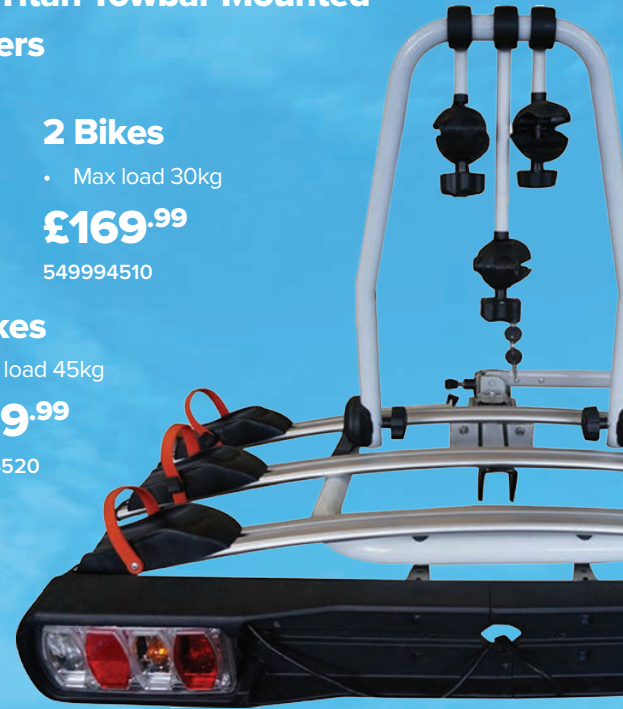

Fully adjustable to fit most types of car and 4 x 4, suitable for carrying up to 3 racing, mountain or touring bicycles

£34.99

551770407

Streetwise Titan Towbar Mounted Cycle Carriers

2 Bikes

- Max load 30kg

£169.99

549994510

3 Bikes

- Max load 45kg

£219.99

549994520

4 Bikes

- Max load 60kg

£239.99

549994530

Streetwise Rear Mounted 2 Bicycle Carrier

Fully adjustable to fit most types of car and 4 x 4, suitable for carrying up to 2 racing, mountain or touring bicycles

£27.99

551770475

Menabo Top Bike Roof Mounted Cycle Carrier

- Roof bike carrier holds 1 bike
- Attaches to roof bar measuring not more than 48x40mm
- Max load 15kg
- 2 year warranty

Unlockable

£24.99

560770220

Lockable

£29.99

560770230

4ft Trailer Board