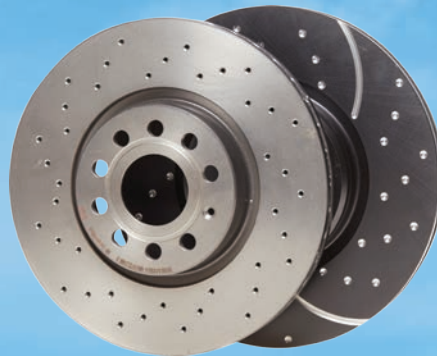

From **£84.99**

From **£44.99**

H&R WHEEL SPACERS

From **£33.49**

TOOLS

Bosch 32 Piece Screwdriver & Bit Set

- 1 x universal holder
- 4 x PH Bits 1/2/2/3
- 4 x PZ Bits 1/2/2/3
- 4 x SL Bits 3/4/5/6
- 4 x HEX Bits 3/4/5/6
- 8 x TORX Bits
10/15/20/20/25/27/30/40
- 7 x TH Bits
10/15/20/25/27/30/40