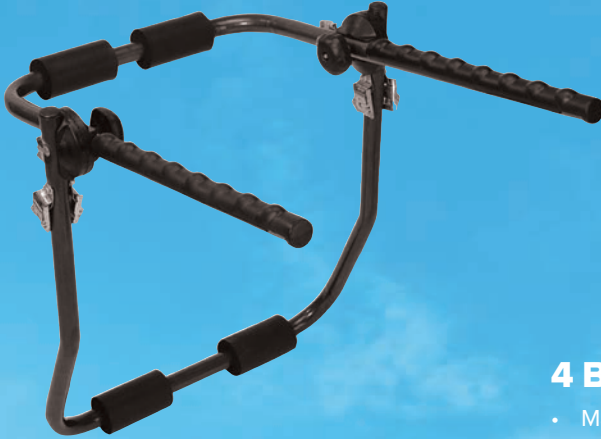

TRAVEL & TOURING

Streetwise Rear Mounted 3 Bicycle Carrier

Fully adjustable to fit most types of car and 4 x 4, suitable for carrying up to 3 racing, mountain or touring bicycles

£34.99

551770407