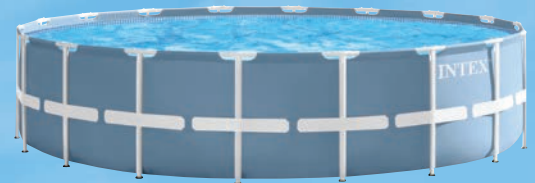

Premium Prism Frame Pool

- 549x122cm

£449.99

550994190