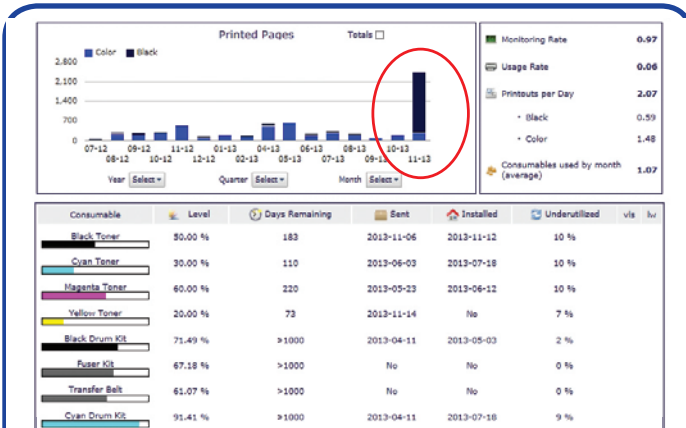

Printer Status Details

Identify abnormal usage or view device alerts with quick review of any individual printer or copier.