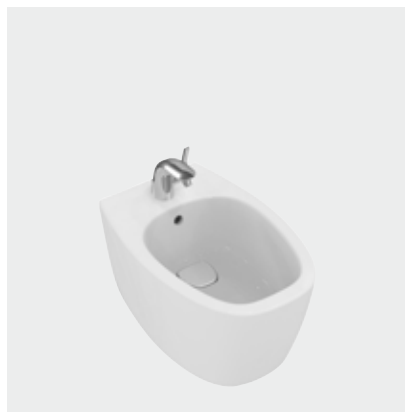

Wall-hung bidet

Model	Price HT €	Ref.
Glossy White	xx	T509801
Matt White	xx	T509883

- Ceramic waste cover
- Completely hidden fixation - with overflow