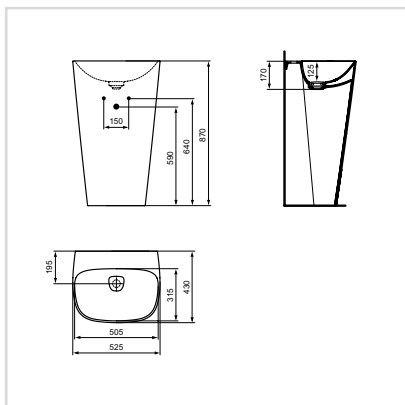

TOTEMS

Totem 525 mm with taphole

Model	Price HT €	Ref.
Glossy White	xx	T085101
Matt White	xx	T085183

- Totem ceramic - with hidden overflow system - Idealflow
- With taphole
- Floor standing back-to-wall installation and wall fixation

Totem 525 mm without taphole

Model	Price HT €	Ref.
Glossy White	xx	T085201
Matt White	xx	T085202

- Totem ceramic - with hidden overflow system - Idealflow
- Without taphole
- Floor standing back-to-wall installation and wall fixation