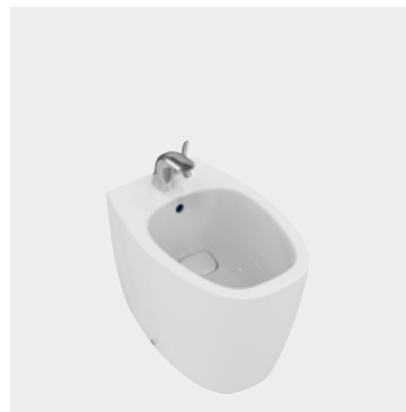

Wall-hung bidet

Model	Price HT €	Ref.
Glossy White	xx	T509801
Matt White	xx	T509883

- Ceramic waste cover
- Completely hidden fixation - with overflow

Floor-standing bidet

Model	Price HT €	Ref.
Glossy White	xx	T509901
Matt White	xx	T509983