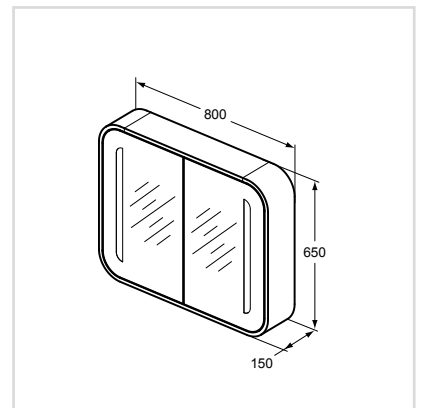

FURNITURE

1/2 Column 400 mm

Model	Price HT €	Ref.
Glossy Mid Grey	xx	T7874S2
Glossy Light Brown	xx	T7874S3
Glossy Blue	xx	T7874S7
Glossy Green	xx	T7874S8
Dark Larch	xx	T7874S9
Glossy White	xx	T7874WG
Glossy Dark Grey	xx	T7874WH

- Single door
- Opening system push to open
- 3 Glass Shelves
- Reversible doors
- Internal storage options
- Hardware included

Mirror Cabinet 1000 mm

Model	Price HT €	Ref.
Glossy Mid Grey	xx	T7856S2
Glossy Light Brown	xx	T7856S3
Glossy Blue	xx	T7856S7
Glossy Green	xx	T7856S8
Dark Larch	xx	T7856S9
Glossy White	xx	T7856WG
Glossy Dark Grey	xx	T7856WH

- Opening system push to open
- Internal and external LED system
- Equipped with Internal IR switch and internal power socket
- To be used in combination with vanity set 100cm
- Wall mounted installation
- Double sided mirror door
- Short projection
- Internal storage options: - 2 glass shelves, 1 Wooden shelf
- Hardware included
- Certified IP44 & EMC

Mirror Cabinet 800 mm

Model	Price HT €	Ref.
Glossy Mid Grey	xx	T7855S2
Glossy Light Brown	xx	T7855S3
Glossy Blue	xx	T7855S7
Glossy Green	xx	T7855S8
Dark Larch	xx	T7855S9
Glossy White	xx	T7855WG
Glossy Dark Grey	xx	T7855WH

- Opening system push to open
- Internal and external LED system
- Equipped with Internal IR switch and internal power socket
- To be used in combination with vanity set 80cm
- Wall mounted installation
- Double sided mirror door
- Short projection
- Internal storage options: - 2 glass shelves, 1 Wooden shelf
- Hardware included
- Certified IP44 & EMC