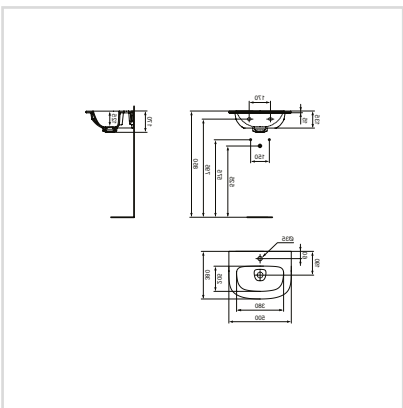

Handwash basin 500 mm

Model	Price HT €	Ref.
Glossy White	xx	T044901
Matt White	xx	T044983

- Ceramic waste cover
- With hidden overflow system -Idealflow
- With taphole - Fully glazed (except wall side)
- To be wall mounted or to be mounted in combination with furniture basin unit T7853