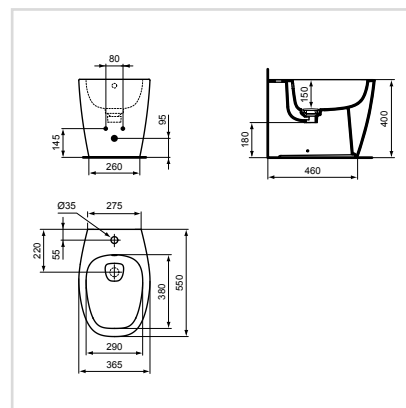

Close-coupled toilet

Model	Price HT €	Ref.
Glossy White	xx	T329701
Matt White	xx	T329783

- Slim seat included
- To be installed with tank T4233 Including tank trim
- Low flushing 4.5 / 3 liters
- Removable seat

Glossy white	T329801
Mat white	T329883

- Slim soft closing seat included
- To be installed with tank T4233 Including tank trim
- Low flushing 4.5 / 3 liters
- Removable seat

Wall-hung bidet

Model	Price HT €	Ref.
Glossy White	xx	T509801
Matt White	xx	T509883

- Ceramic waste cover
- Completely hidden fixation - with overflow

Floor-standing bidet

Model	Price HT €	Ref.
Glossy White	xx	T509901
Matt White	xx	T509983

- Ceramic waste cover - with overflow