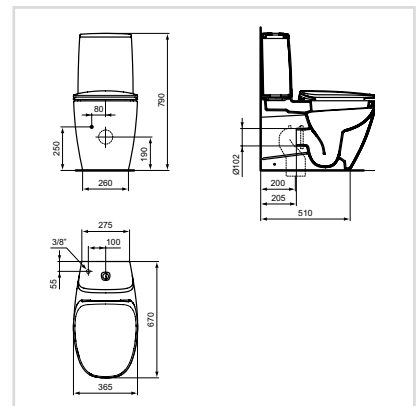

TOILETS & BIDETS

Wall-hung toilet

Model	Price HT €	Ref.
Glossy White	xx	T329101
Matt White	xx	T329183

- Slim seat included
- Completely hidden fixation
- Low flushing 4.5 / 3 liters
- Removable seat

Glossy White	T329202
Matt White	T329283

- Slim soft closing seat included
- Completely hidden fixation
- Low flushing 4.5 / 3 liters
- Removable seat

Floor-standing back-to-wall toilet

Model	Price HT €	Ref.
Glossy White	xx	T330001
Matt White	xx	T330083

- Slim seat included
- Low flushing 4.5 / 3 liters
- Removable seat

Glossy white	T330101
Mat white	T330183

- Slim soft closing seat included
- Low flushing 4.5 / 3 liters
- Removable seat

Close-coupled back-to-wall toilet

Model	Price HT €	Ref.
Glossy White	xx	T329401
Matt White	xx	T329483

- Slim seat included
- To be installed with tank T4233 including tank trim
- Low flushing 4.5 / 3 liters
- Removable seat

Glossy white	T329501
Mat white	T329583

- Slim soft closing seat included
- To be installed with tank T4233
- Low flushing 4.5 / 3 liters
- Removable seat