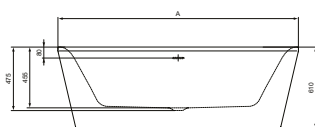

BATHTUBS

Freestanding double-ended bathtubs

Model	Price HT €	Ref.
1700x750 mm	xx	E306601
1800 x 800 mm	xx	E306701
1900 x 900 mm	xx	E306801

- Click-clack waste included

	A	B	C	D	E	F
E306601	1700	750	1115	610	1445	475
E306701	1800	800	1215	660	1545	525
E306801	1900	900	1315	760	1645	625