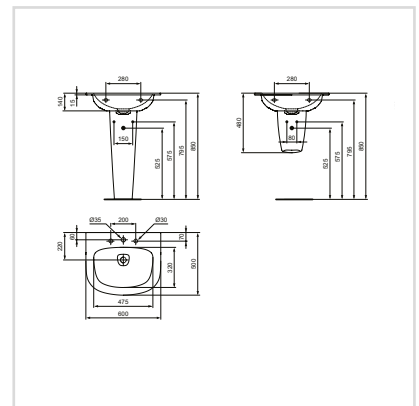

VANITIES

Vanity 1000 mm

Model	Price HT €	Ref.
Glossy White	xx	T044801
Matt White	xx	T044883

- Ceramic waste cover
- With hidden overflow system - Idealflow
- With taphole - Fully glazed (except wall side)
- To be wall mounted with ped T4237 or semiped T4236 or to be mounted in combination with furniture basin unit T7852

Vanity 800 mm

Model	Price HT €	Ref.
Glossy White	xx	T044701
Matt White	xx	T044783

- Ceramic waste cover
- With hidden overflow system - Idealflow
- With taphole - Fully glazed (except wall side)
- To be wall mounted, with ped T4237 or semiped T4236 or to be mounted in combination with furniture basin unit T7851

Vanity 600 mm

Model	Price HT €	Ref.
Glossy White	xx	T044601
Matt White	xx	T044683

- Ceramic waste cover
- With hidden overflow system - Idealflow
- With taphole - Fully glazed (except wall side)
- To be wall mounted, with ped T4237 or semiped T4236 or to be mounted in combination with furniture basin unit T7850