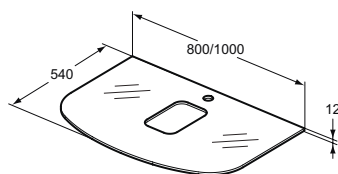

Handwash Basin Unit 500mm

Model	Price HT €	Ref.
Glossy Mid Grey	xx	T7853S2
Glossy Light Brown	xx	T7853S3
Glossy Blue	xx	T7853S7
Glossy Green	xx	T7853S8
Dark Larch	xx	T7853S9
Glossy White	xx	T7853WG
Glossy Dark Grey	xx	T7853WH

- Depth 535 mm
- Door with soft closing
- Range available in various finishes - for detail, refer to the finishes on p. XX
- Space saving siphon included
- To be used in combination with handwash basin 50cm
- Hardware and internal in white
- Internal shelf in the curved front part allowing extra storage
- Integrated handle
- Wall mounted installation
- Front fascia in different color combination depending of the colour unit

Glass worktop 1000 - 800 mm for vessel installation - with taphole

Model	Price HT €	Ref.
1000 mm	xx	T7868SA
800 mm	xx	T7867SA

- Worktop for vessel T0443
- Thickness: 10mm
- White glass finish available
- To be used also in combination with bracket set as independent installation: T783768 (1000mm) or T783867 (800mm)
- Fully compatible with Softmood vessels
- With tap hole cut for vessel fitting with long body
- Hardware included

Glass worktop 600 mm for vessel installation - with taphole

Model	Price HT €	Ref.
600 mm	xx	T7866SA

- Worktop for vessel T0443
- Thickness: 10mm
- White glass finish available
- To be used also in combination with bracket set as independent installation: T783167 (600mm)
- Fully compatible with Softmood vessels
- With tap hole cut for vessel fitting with long body
- Hardware included