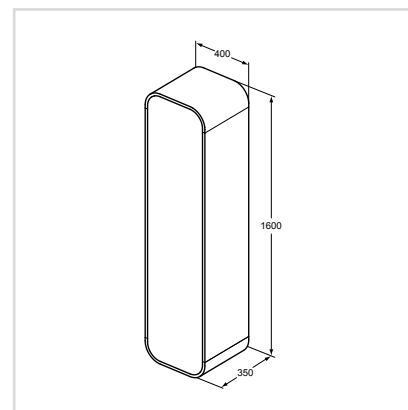

Side Unit 300 mm

Model	Price HT €	Ref.
Glossy Mid Grey	xx	T7864S2
Glossy Light Brown	xx	T7864S3
Glossy Blue	xx	T7864S7
Glossy Green	xx	T7864S8
Dark Larch	xx	T7864S9
Glossy White	xx	T7864WG
Glossy Dark Grey	xx	T7864WH

- To be used in combination with basin unit 600cm
- Drawer with soft closing
- Wall-mounted installation
- Allow double composition (60+30+60)
- Always to be used with glass worktop (to be ordered separately - white finish available)
- Hardware and internal in white
- Coloured antislip plastic cover on drawers bottom

Glass worktop for Side Unit 300 mm

Model	Price HT €	Ref.
300mm	xx	T7865SA

- Glass worktop 300mm
- White finish available
- To be used in combination with side unit 300mm (T7864)

High Cabinet 400 mm

Model	Price HT €	Ref.
Glossy Mid Grey	xx	T7873S2
Glossy Light Brown	xx	T7873S3
Glossy Blue	xx	T7873S7
Glossy Green	xx	T7873S8
Dark Larch	xx	T7873S9
Glossy White	xx	T7873WG
Glossy Dark Grey	xx	T7873WH

- Single door
- Opening system push to open
- 4 Glass Shelves
- Reversible doors
- Internal storage options
- Hardware included