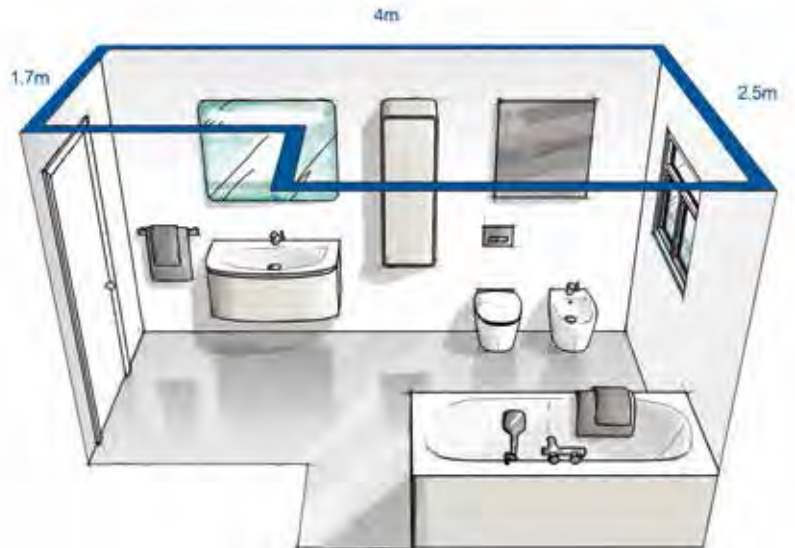

2. Medium room:

Dea vessel 520mm
Dea basin unit 800mm
Dea glass worktop f/vessel with tap hole 800mm
Dea high cabinet 400mm
Dea mirror cabinet with lights 800mm
Dea floorstanding back-to-wall bidet & bowl
Melange vessel & bidet mixer
Dea free standing bath (1900mm)
Melange free standing mixer
Geometry hand spray

3. Large room:

Dea basin unit 1000mm
Dea rounded antisteam mirror with LED light & Bluetooth 1000mm
Dea 1/2 column 400mm
Dea vanity 1000mm
Dea wall-hung bidet & bowl
Melange vessel & bixer mixer
Dea bathtub 1800mm x 800mm double ended with panel LH or RH
Melange – bath/shower mixer
Idealrain cube – shower kit

1.

2.

IMAGES TBC

3.

CERAMICS

SHAPES TO INSPIRE

Dea's wide selection of beautifully proportioned, distinctively curved, slim-rimmed ceramics gives you plenty of scope for creating an individual yet harmonious look in your bathroom. Vessels, vanities and totems, toilets and bidets: the high-end pieces come in different sizes and a choice of gloss white or matt-white finish, so you are sure to find a solution that suits your taste and space.

VESSELS

Make a design statement with one of Dea's exquisitely thin-rimmed vessels, designed to sit elegantly on top of basin units or worktops. Separate taps lend a look of hotel-style luxury, while a mixer mounted on the vessel's deck gives a more contemporary feel.