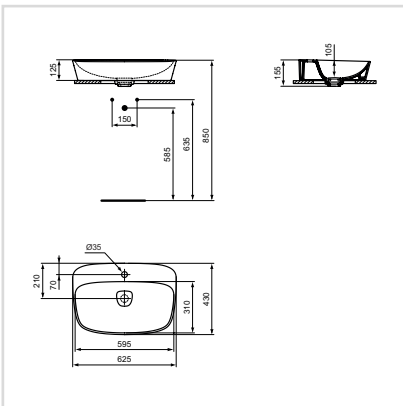

VESSELS

Vessel 625 mm

Model	Price HT €	Ref.
Glossy White	xx	T044501
Matt White	xx	T044583

- Ceramic waste cover - without overflow
- With taphole, including fixation set
- To be mounted on Dea furniture or on a worktop (compatible with Softmood worktop)
- Cutting template included

Vessel
520 mm

Model	Price HT €	Ref.
Glossy White	xx	T044301
Matt White	xx	T044383

- Ceramic waste cover - without overflow
- Without taphole, including fixation set
- To be mounted on Dea furniture or on a worktop (compatible with Softmood worktop)
- Cutting template included