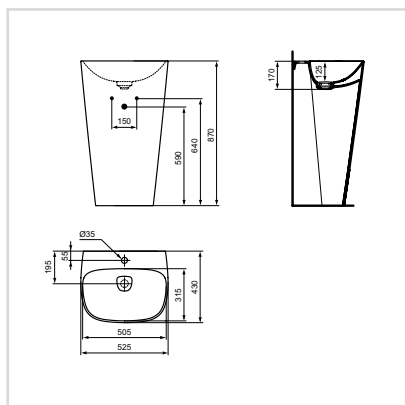

TOTEMS

Totem 525 mm with taphole

Model	Price HT €	Ref.
Glossy White	xx	T085101
Matt White	xx	T085183

- Totem ceramic - with hidden overflow system - Idealflow
- With taphole
- Floor standing back-to-wall installation and wall fixation

Totem 525 mm without taphole

Model	Price HT €	Ref.
Glossy White	xx	T085201
Matt White	xx	T085202

- Totem ceramic - with hidden overflow system - Idealflow
- Without taphole
- Floor standing back-to-wall installation and wall fixation