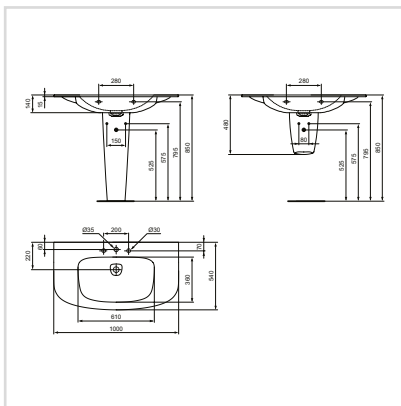

VANITIES

Vanity 1000 mm

Model	Price HT €	Ref.
Glossy White	xx	T044801
Matt White	xx	T044883

- Ceramic waste cover
- With hidden overflow system - Idealflow
- With taphole - Fully glazed (except wall side)
- To be wall mounted with ped T4237 or semiped T4236 or to be mounted in combination with furniture basin unit T7852

Vanity 800 mm

Model	Price HT €	Ref.
Glossy White	xx	T044701
Matt White	xx	T044783

- Ceramic waste cover
- With hidden overflow system - Idealflow
- With taphole - Fully glazed (except wall side)
- To be wall mounted, with ped T4237 or semiped T4236 or to be mounted in combination with furniture basin unit T7851

Vanity 600 mm

Model	Price HT €	Ref.
Glossy White	xx	T044601
Matt White	xx	T044683

- Ceramic waste cover
- With hidden overflow system - Idealflow
- With taphole - Fully glazed (except wall side)
- To be wall mounted, with ped T4237 or semiped T4236 or to be mounted in combination with furniture basin unit T7850