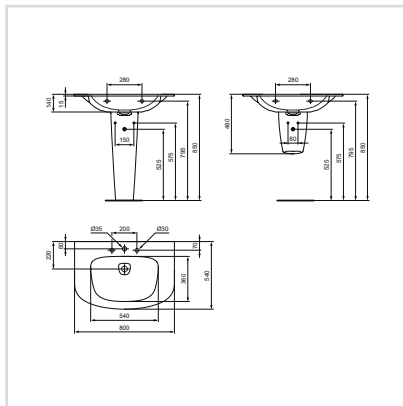

VANITIES

Vanity 1000 mm

Model	Price HT €	Ref.
Glossy White	xx	T044801
Matt White	xx	T044883

- Ceramic waste cover
- With hidden overflow system - Idealflow
- With taphole - Fully glazed (except wall side)
- To be wall mounted with ped T4237 or semiped T4236 or to be mounted in combination with furniture basin unit T7852

Vanity 800 mm

Model	Price HT €	Ref.
Glossy White	xx	T044701
Matt White	xx	T044783

- Ceramic waste cover
- With hidden overflow system - Idealflow
- With taphole - Fully glazed (except wall side)
- To be wall mounted, with ped T4237 or semiped T4236 or to be mounted in combination with furniture basin unit T7851

Vanity 600 mm

Model	Price HT €	Ref.
Glossy White	xx	T044601
Matt White	xx	T044683

- Ceramic waste cover
- With hidden overflow system - Idealflow
- With taphole - Fully glazed (except wall side)
- To be wall mounted, with ped T4237 or semiped T4236 or to be mounted in combination with furniture basin unit T7850