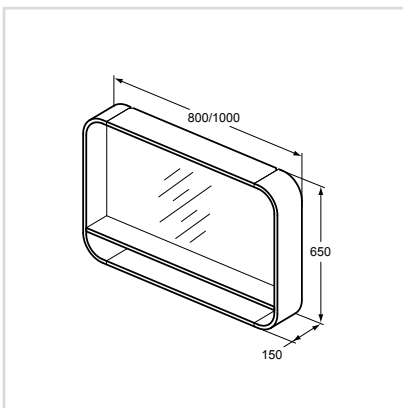

Model 1000mm	Price HT €	Ref.
Glossy Mid Grey	xx	T7863S2
Glossy Light Brown	xx	T7863S3
Glossy Blue	xx	T7863S7
Glossy Green	xx	T7863S8
Dark Larch	xx	T7863S9
Glossy White	xx	T7863WG
Glossy Dark Grey	xx	T7863WH

Model 800 mm	Price HT €	Ref.
Glossy Mid Grey	xx	T7862S2
Glossy Light Brown	xx	T7862S3
Glossy Blue	xx	T7862S7
Glossy Green	xx	T7862S8
Dark Larch	xx	T7862S9
Glossy White	xx	T7862WG
Glossy Dark Grey	xx	T7862WH

- Mirror with frame and shelf
- LED light built-in at the top
- To be used in combination with vanity set 100/80cm
- Wall mounted installation
- Middle shelf to allow storage capacity; same finish than the body
- Short projection
- IP44
- Hardware included