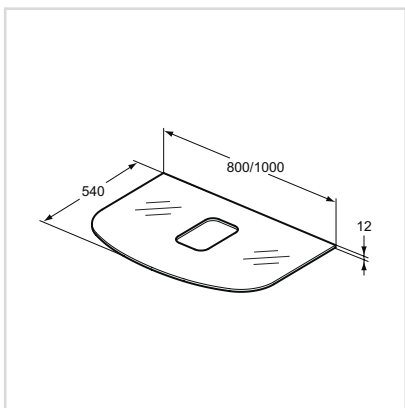

FURNITURE

Glass worktop 1000 - 800 mm for vessel installation - without taphole

Model	Price HT €	Ref.
1000 mm	xx	T7871SA
800 mm	xx	T7870SA

- Worktop for vessel T0443
- Thickness: 10mm
- White glass finish available
- To be used also in combination with bracket set as independent installation: T783768 (1000mm) or T783867 (800mm)
- Fully compatible with Softmood vessels
- Without tap hole fitting for built in fitting
- Hardware included

Glass worktop 600 mm for vessel installation - without taphole

Model	Price HT €	Ref.
600 mm	xx	T7869SA

- Worktop for vessel T0443
- Thickness: 10mm
- White glass finish available
- To be used also in combination with bracket set as independent installation: T783768 (1000mm) or T783867 (800mm)
- Fully compatible with Softmood vessels
- Without tap hole fitting for built in fitting
- Hardware included

Glass worktop 1000 - 800 mm for basin installation - without taphole

Model	Price HT €	Ref.
1000 mm	xx	T7880SA
800 mm	xx	T7879SA

- Worktop for basin T0445
- Thickness: 10mm
- White glass finish available
- To be used also in combination with bracket set as independent installation: T783768 (1000mm) or T783867 (800mm)
- Fully compatible with Softmood vessels
- Without tap hole fitting for basin fitting
- Hardware included