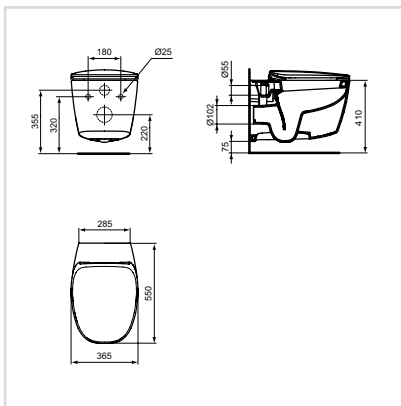

TOILETS & BIDETS

Wall-hung toilet

Model	Price HT €	Ref.
Glossy White	xx	T329101
Matt White	xx	T329183

- Slim seat included
- Completely hidden fixation
- Low flushing 4.5 / 3 liters
- Removable seat

Glossy White	T329202
Matt White	T329283

- Slim soft closing seat included
- Completely hidden fixation
- Low flushing 4.5 / 3 liters
- Removable seat

Floor-standing back-to-wall toilet

Model	Price HT €	Ref.
Glossy White	xx	T330001
Matt White	xx	T330083

- Slim seat included
- Low flushing 4.5 / 3 liters
- Removable seat

Glossy white	T330101
Mat white	T330183

- Slim soft closing seat included
- Low flushing 4.5 / 3 liters
- Removable seat

Close-coupled back-to-wall toilet

Model	Price HT €	Ref.
Glossy White	xx	T329401
Matt White	xx	T329483

- Slim seat included
- To be installed with tank T4233 including tank trim
- Low flushing 4.5 / 3 liters
- Removable seat

Glossy white	T329501
Mat white	T329583

- Slim soft closing seat included
- To be installed with tank T4233
- Low flushing 4.5 / 3 liters
- Removable seat