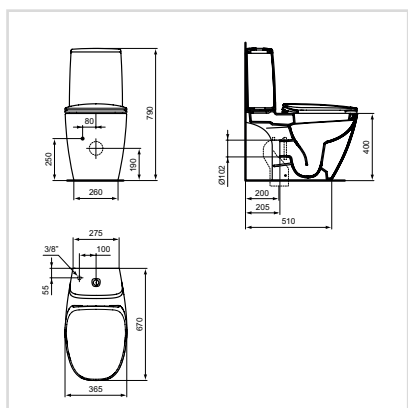

Close-coupled toilet

Model	Price HT €	Ref.
Glossy White	xx	T329701
Matt White	xx	T329783

- Slim seat included
- To be installed with tank T4233 Including tank trim
- Low flushing 4.5 / 3 liters
- Removable seat

Glossy white	T329801
Mat white	T329883

- Slim soft closing seat included
- To be installed with tank T4233 Including tank trim
- Low flushing 4.5 / 3 liters
- Removable seat

Wall-hung bidet

Model	Price HT €	Ref.
Glossy White	xx	T509801
Matt White	xx	T509883

- Ceramic waste cover
- Completely hidden fixation - with overflow

Floor-standing bidet

Model	Price HT €	Ref.
Glossy White	xx	T509901
Matt White	xx	T509983

- Ceramic waste cover - with overflow