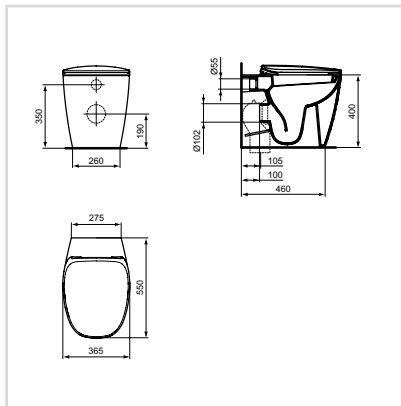

TOILETS & BIDETS

Wall-hung toilet

Model	Price HT €	Ref.
Glossy White	xx	T329101
Matt White	xx	T329183

- Slim seat included
- Completely hidden fixation
- Low flushing 4.5 / 3 liters
- Removable seat

Glossy White	T329202
Matt White	T329283

- Slim soft closing seat included
- Completely hidden fixation
- Low flushing 4.5 / 3 liters
- Removable seat

Floor-standing back-to-wall toilet

Model	Price HT €	Ref.
Glossy White	xx	T330001
Matt White	xx	T330083

- Slim seat included
- Low flushing 4.5 / 3 liters
- Removable seat

Glossy white	T330101
Mat white	T330183

- Slim soft closing seat included
- Low flushing 4.5 / 3 liters
- Removable seat

Close-coupled back-to-wall toilet

Model	Price HT €	Ref.
Glossy White	xx	T329401
Matt White	xx	T329483

- Slim seat included
- To be installed with tank T4233 including tank trim
- Low flushing 4.5 / 3 liters
- Removable seat

Glossy white	T329501
Mat white	T329583

- Slim soft closing seat included
- To be installed with tank T4233
- Low flushing 4.5 / 3 liters
- Removable seat