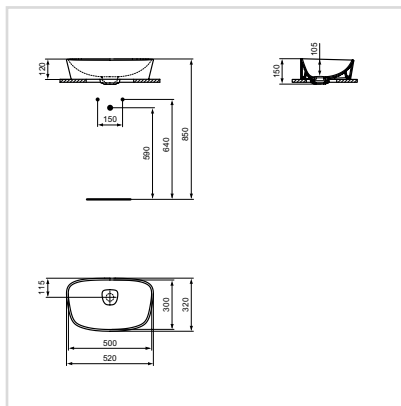

VESSELS

Vessel 625 mm

Model	Price HT €	Ref.
Glossy White	xx	T044501
Matt White	xx	T044583

- Ceramic waste cover - without overflow
- With taphole, including fixation set
- To be mounted on Dea furniture or on a worktop (compatible with Softmood worktop)
- Cutting template included

Vessel
520 mm

Model	Price HT €	Ref.
Glossy White	xx	T044301
Matt White	xx	T044383

- Ceramic waste cover - without overflow
- Without taphole, including fixation set
- To be mounted on Dea furniture or on a worktop (compatible with Softmood worktop)
- Cutting template included