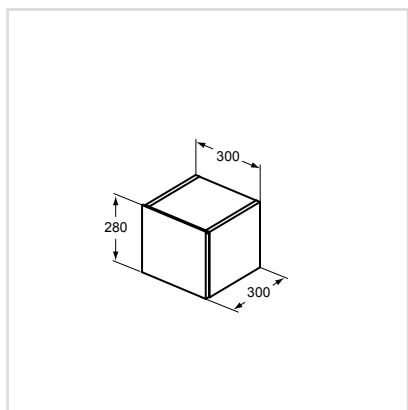

Side Unit 300 mm

Model	Price HT €	Ref.
Glossy Mid Grey	xx	T7864S2
Glossy Light Brown	xx	T7864S3
Glossy Blue	xx	T7864S7
Glossy Green	xx	T7864S8
Dark Larch	xx	T7864S9
Glossy White	xx	T7864WG
Glossy Dark Grey	xx	T7864WH

- To be used in combination with basin unit 600cm
- Drawer with soft closing
- Wall-mounted installation
- Allow double composition (60+30+60)
- Always to be used with glass worktop (to be ordered separately - white finish available)
- Hardware and internal in white
- Coloured antislip plastic cover on drawers bottom

Glass worktop for Side Unit 300 mm

Model	Price HT €	Ref.
300mm	xx	T7865SA

- Glass worktop 300mm
- White finish available
- To be used in combination with side unit 300mm (T7864)

High Cabinet 400 mm

Model	Price HT €	Ref.
Glossy Mid Grey	xx	T7873S2
Glossy Light Brown	xx	T7873S3
Glossy Blue	xx	T7873S7
Glossy Green	xx	T7873S8
Dark Larch	xx	T7873S9
Glossy White	xx	T7873WG
Glossy Dark Grey	xx	T7873WH

- Single door
- Opening system push to open
- 4 Glass Shelves
- Reversible doors
- Internal storage options
- Hardware included