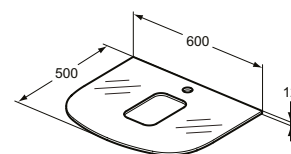

Handwash Basin Unit 500mm

Model	Price HT €	Ref.
Glossy Mid Grey	xx	T7853S2
Glossy Light Brown	xx	T7853S3
Glossy Blue	xx	T7853S7
Glossy Green	xx	T7853S8
Dark Larch	xx	T7853S9
Glossy White	xx	T7853WG
Glossy Dark Grey	xx	T7853WH

- Depth 535 mm
- Door with soft closing
- Range available in various finishes - for detail, refer to the finishes on p. XX
- Space saving siphon included
- To be used in combination with handwash basin 50cm
- Hardware and internal in white
- Internal shelf in the curved front part allowing extra storage
- Integrated handle
- Wall mounted installation
- Front fascia in different color combination depending of the colour unit

Glass worktop 1000 - 800 mm for vessel installation - with taphole

Model	Price HT €	Ref.
1000 mm	xx	T7868SA
800 mm	xx	T7867SA

- Worktop for vessel T0443
- Thickness: 10mm
- White glass finish available
- To be used also in combination with bracket set as independent installation: T783768 (1000mm) or T783867 (800mm)
- Fully compatible with Softmood vessels
- With tap hole cut for vessel fitting with long body
- Hardware included

Glass worktop 600 mm for vessel installation - with taphole

Model	Price HT €	Ref.
600 mm	xx	T7866SA

- Worktop for vessel T0443
- Thickness: 10mm
- White glass finish available
- To be used also in combination with bracket set as independent installation: T783167 (600mm)
- Fully compatible with Softmood vessels
- With tap hole cut for vessel fitting with long body
- Hardware included