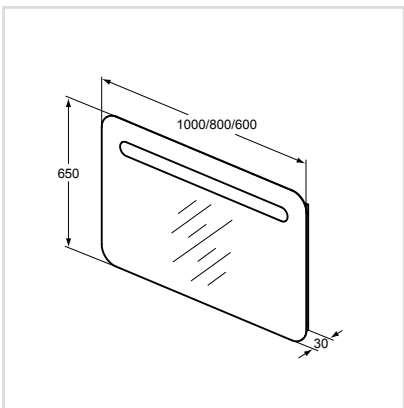

FURNITURE

Antisteam Mirror with Light 1000 mm, 800mm and 600mm

Model	Price HT €	Ref.
1000 mm	xx	T7860BH
800 mm	xx	T7859BH
600 mm	xx	T7858BH

- LED light with integrated sensor with variable intensity
- Bluetooth system for free audio output (built-in speakers)
- Anti-steam system with switch on the side
- Courtesy LED light
- To be used in combination with vanity set 60/80/100cm
- Rounded shape
- Certified IP44 & EMC
- Hardware included

Mirror with Light 500 mm

Model	Price HT €	Ref.
500 mm	xx	T7857BH

- LED light with integrated sensor with variable intensity
- Courtesy LED light
- To be used in combination with handwashbasin set 50cm
- Rounded shape
- Certified IP44 & EMC
- Hardware included