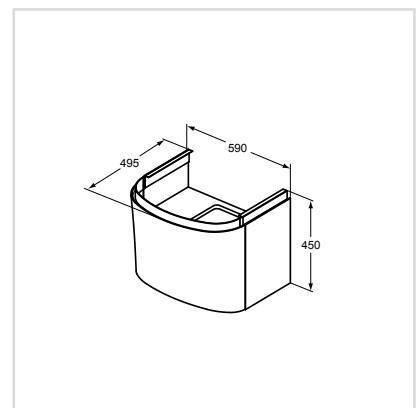

FURNITURE

Basin Unit 1000 mm

Model	Price HT €	Ref.
Glossy Mid Grey	xx	T7852S2
Glossy Light Brown	xx	T7852S3
Glossy Blue	xx	T7852S7
Glossy Green	xx	T7852S8
Dark Larch	xx	T7852S9
Glossy White	xx	T7852WG
Glossy Dark Grey	xx	T7852WH

- Depth 535 mm
- Drawer with soft closing
- Range available in various finishes - for detail, refer to the finishes on p. XX
- Space saving siphon included .
- To be used in combination with Vanity 100cm
- Hardware and internal in white
- Coloured antislip plastic covers in 2 colours to combine: light grey and light brown
- Coloured removable transparent methacrylate boxes in 2 colours to combine: light grey & light brown
- Internal shelves with dividers in the curved front part allowing extra storage
- Integrated handle
- Wall mounted installation
- Front fascia in different color combination depending of the colour unit

Basin Unit 800 mm

Model	Price HT €	Ref.
Glossy Mid Grey	xx	T7851S2
Glossy Light Brown	xx	T7851S3
Glossy Blue	xx	T7851S7
Glossy Green	xx	T7851S8
Dark Larch	xx	T7851S9
Glossy White	xx	T7851WG
Glossy Dark Grey	xx	T7851WH

- Depth 535 mm
- Drawer with soft closing
- Range available in various finishes - for detail, refer to the finishes on p. XX
- Space saving siphon included.
- To be used in combination with Vanity 80cm
- Hardware and internal in white
- Coloured antislip plastic covers in 2 colours to combine: light grey and light brown
- Coloured removable transparent methacrylate boxes in 2 colours to combine: light grey & light brown
- Internal shelves with dividers in the curved front part allowing extra storage
- Integrated handle
- Wall mounted installation
- Front fascia in different color combination depending of the colour unit

Basin Unit 600 mm