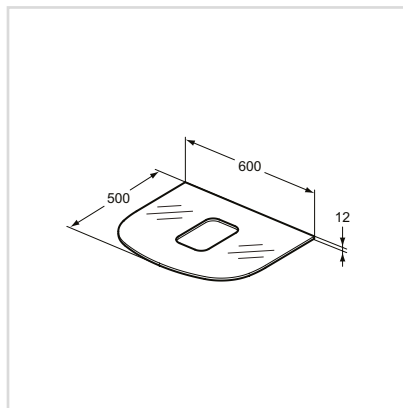

FURNITURE

Glass worktop 1000 - 800 mm for vessel installation - without taphole

Model	Price HT €	Ref.
1000 mm	xx	T7871SA
800 mm	xx	T7870SA

- Worktop for vessel T0443
- Thickness: 10mm
- White glass finish available
- To be used also in combination with bracket set as independent installation: T783768 (1000mm) or T783867 (800mm)
- Fully compatible with Softmood vessels
- Without tap hole fitting for built in fitting
- Hardware included

Glass worktop 600 mm for vessel installation - without taphole

Model	Price HT €	Ref.
600 mm	xx	T7869SA

- Worktop for vessel T0443
- Thickness: 10mm
- White glass finish available
- To be used also in combination with bracket set as independent installation: T783768 (1000mm) or T783867 (800mm)
- Fully compatible with Softmood vessels
- Without tap hole fitting for built in fitting
- Hardware included

Glass worktop 1000 - 800 mm for basin installation - without taphole

Model	Price HT €	Ref.
1000 mm	xx	T7880SA
800 mm	xx	T7879SA

- Worktop for basin T0445
- Thickness: 10mm
- White glass finish available
- To be used also in combination with bracket set as independent installation: T783768 (1000mm) or T783867 (800mm)
- Fully compatible with Softmood vessels
- Without tap hole fitting for basin fitting
- Hardware included