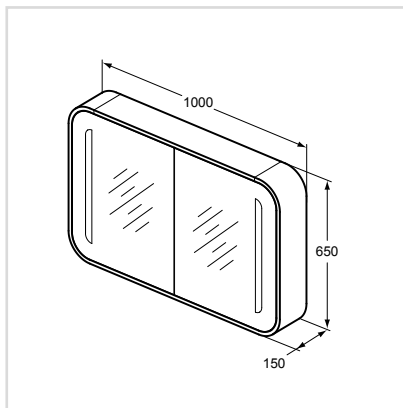

- Opening system push to open
- Internal and external LED system
- Equipped with Internal IR switch and internal power socket
- To be used in combination with vanity set 100cm
- Wall mounted installation
- Double sided mirror door
- Short projection
- Internal storage options: - 2 glass shelves, 1 Wooden shelf
- Hardware included
- Certified IP44 & EMC