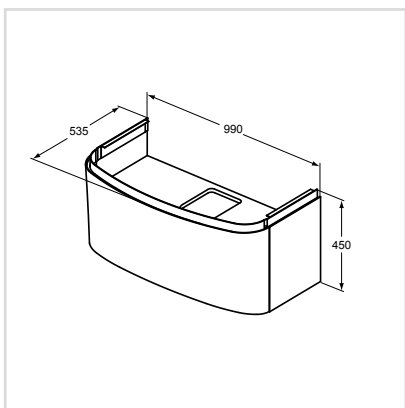

FURNITURE

Basin Unit 1000 mm

Model	Price HT €	Ref.
Glossy Mid Grey	xx	T7852S2
Glossy Light Brown	xx	T7852S3
Glossy Blue	xx	T7852S7
Glossy Green	xx	T7852S8
Dark Larch	xx	T7852S9
Glossy White	xx	T7852WG
Glossy Dark Grey	xx	T7852WH

- Depth 535 mm
- Drawer with soft closing
- Range available in various finishes - for detail, refer to the finishes on p. XX
- Space saving siphon included .
- To be used in combination with Vanity 100cm
- Hardware and internal in white
- Coloured antislip plastic covers in 2 colours to combine: light grey and light brown
- Coloured removable transparent methacrylate boxes in 2 colours to combine: light grey & light brown
- Internal shelves with dividers in the curved front part allowing extra storage
- Integrated handle
- Wall mounted installation
- Front fascia in different color combination depending of the colour unit

Basin Unit 800 mm

Model	Price HT €	Ref.
Glossy Mid Grey	xx	T7851S2
Glossy Light Brown	xx	T7851S3
Glossy Blue	xx	T7851S7
Glossy Green	xx	T7851S8
Dark Larch	xx	T7851S9
Glossy White	xx	T7851WG
Glossy Dark Grey	xx	T7851WH

- Depth 535 mm
- Drawer with soft closing
- Range available in various finishes - for detail, refer to the finishes on p. XX
- Space saving siphon included.
- To be used in combination with Vanity 80cm
- Hardware and internal in white
- Coloured antislip plastic covers in 2 colours to combine: light grey and light brown
- Coloured removable transparent methacrylate boxes in 2 colours to combine: light grey & light brown
- Internal shelves with dividers in the curved front part allowing extra storage
- Integrated handle
- Wall mounted installation
- Front fascia in different color combination depending of the colour unit

Basin Unit 600 mm