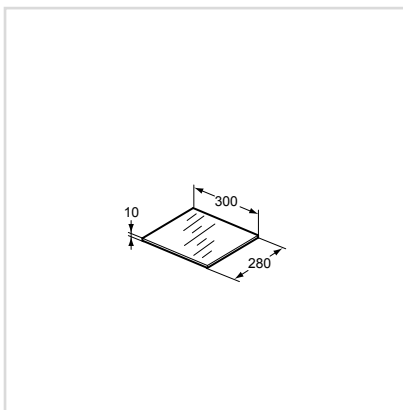

Side Unit 300 mm

Model	Price HT €	Ref.
Glossy Mid Grey	xx	T7864S2
Glossy Light Brown	xx	T7864S3
Glossy Blue	xx	T7864S7
Glossy Green	xx	T7864S8
Dark Larch	xx	T7864S9
Glossy White	xx	T7864WG
Glossy Dark Grey	xx	T7864WH

- To be used in combination with basin unit 600cm
- Drawer with soft closing
- Wall-mounted installation
- Allow double composition (60+30+60)
- Always to be used with glass worktop (to be ordered separately - white finish available)
- Hardware and internal in white
- Coloured antislip plastic cover on drawers bottom

Glass worktop for Side Unit 300 mm

Model	Price HT €	Ref.
300mm	xx	T7865SA

- Glass worktop 300mm
- White finish available
- To be used in combination with side unit 300mm (T7864)

High Cabinet 400 mm

Model	Price HT €	Ref.
Glossy Mid Grey	xx	T7873S2
Glossy Light Brown	xx	T7873S3
Glossy Blue	xx	T7873S7
Glossy Green	xx	T7873S8
Dark Larch	xx	T7873S9
Glossy White	xx	T7873WG
Glossy Dark Grey	xx	T7873WH

- Single door
- Opening system push to open
- 4 Glass Shelves
- Reversible doors
- Internal storage options
- Hardware included