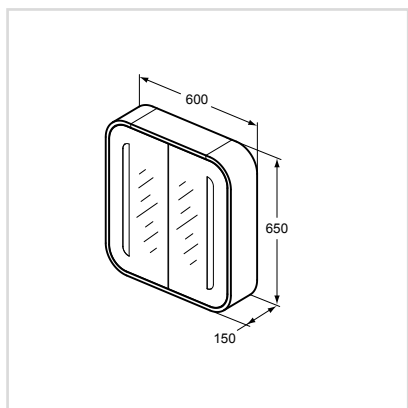

Mirror Cabinet 600 mm

Model	Price HT €	Ref.
Glossy Mid Grey	xx	T7854S2
Glossy Light Brown	xx	T7854S3
Glossy Blue	xx	T7854S7
Glossy Green	xx	T7854S8
Dark Larch	xx	T7854S9
Glossy White	xx	T7854WG
Glossy Dark Grey	xx	T7854WH

- Opening system push to open
- Internal and external LED system
- Equipped with Internal IR switch and internal power socket
- To be used in combination with vanity set 60cm
- Wall mounted installation
- Double sided mirror door
- Short projection
- Internal storage options:-
  2 glass shelves, 1 Wooden shelf
- Hardware included
- Certified IP44 & EMC

Shelf Mirror with LED light 1000 - 800 mm

Model 1000mm	Price HT €	Ref.
Glossy Mid Grey	xx	T7863S2
Glossy Light Brown	xx	T7863S3
Glossy Blue	xx	T7863S7
Glossy Green	xx	T7863S8
Dark Larch	xx	T7863S9
Glossy White	xx	T7863WG
Glossy Dark Grey	xx	T7863WH

Model 800 mm	Price HT €	Ref.
Glossy Mid Grey	xx	T7862S2
Glossy Light Brown	xx	T7862S3
Glossy Blue	xx	T7862S7
Glossy Green	xx	T7862S8
Dark Larch	xx	T7862S9
Glossy White	xx	T7862WG
Glossy Dark Grey	xx	T7862WH

- Mirror with frame and shelf
- LED light built-in at the top
- To be used in combination with vanity set 100/80cm
- Wall mounted installation
- Middle shelf to allow storage capacity; same finish than the body
- Short projection
- IP44
- Hardware included

Shelf Mirror with LED light 600 mm

Model	Price HT €	Ref.
Glossy Mid Grey	xx	T7861S2
Glossy Light Brown	xx	T7861S3
Glossy Blue	xx	T7861S7
Glossy Green	xx	T7861S8
Dark Larch	xx	T7861S9
Glossy White	xx	T7861WG
Glossy Dark Grey	xx	T7861WH

- Mirror with frame and shelf
- LED light built-in at the top. To be used in combination with vanity set 60cm
- Wall mounted installation
- Middle shelf to allow storage capacity; same finish than the body
- Short projection
- IP44
- Hardware included