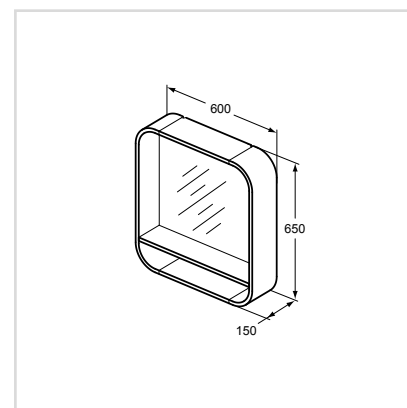

Mirror Cabinet 600 mm

Model	Price HT €	Ref.
Glossy Mid Grey	xx	T7854S2
Glossy Light Brown	xx	T7854S3
Glossy Blue	xx	T7854S7
Glossy Green	xx	T7854S8
Dark Larch	xx	T7854S9
Glossy White	xx	T7854WG
Glossy Dark Grey	xx	T7854WH

- Opening system push to open
- Internal and external LED system
- Equipped with Internal IR switch and internal power socket
- To be used in combination with vanity set 60cm
- Wall mounted installation
- Double sided mirror door
- Short projection
- Internal storage options:-
  2 glass shelves, 1 Wooden shelf
- Hardware included
- Certified IP44 & EMC

Shelf Mirror with LED light 1000 - 800 mm

Model 1000mm	Price HT €	Ref.
Glossy Mid Grey	xx	T7863S2
Glossy Light Brown	xx	T7863S3
Glossy Blue	xx	T7863S7
Glossy Green	xx	T7863S8
Dark Larch	xx	T7863S9
Glossy White	xx	T7863WG
Glossy Dark Grey	xx	T7863WH

Model 800 mm	Price HT €	Ref.
Glossy Mid Grey	xx	T7862S2
Glossy Light Brown	xx	T7862S3
Glossy Blue	xx	T7862S7
Glossy Green	xx	T7862S8
Dark Larch	xx	T7862S9
Glossy White	xx	T7862WG
Glossy Dark Grey	xx	T7862WH

- Mirror with frame and shelf
- LED light built-in at the top
- To be used in combination with vanity set 100/80cm
- Wall mounted installation
- Middle shelf to allow storage capacity; same finish than the body
- Short projection
- IP44
- Hardware included

Shelf Mirror with LED light 600 mm

Model	Price HT €	Ref.
Glossy Mid Grey	xx	T7861S2
Glossy Light Brown	xx	T7861S3
Glossy Blue	xx	T7861S7
Glossy Green	xx	T7861S8
Dark Larch	xx	T7861S9
Glossy White	xx	T7861WG
Glossy Dark Grey	xx	T7861WH

- Mirror with frame and shelf
- LED light built-in at the top. To be used in combination with vanity set 60cm
- Wall mounted installation
- Middle shelf to allow storage capacity; same finish than the body
- Short projection
- IP44
- Hardware included