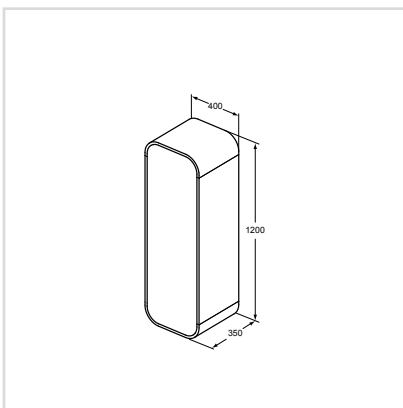

FURNITURE

1/2 Column 400 mm

Model	Price HT €	Ref.
Glossy Mid Grey	xx	T7874S2
Glossy Light Brown	xx	T7874S3
Glossy Blue	xx	T7874S7
Glossy Green	xx	T7874S8
Dark Larch	xx	T7874S9
Glossy White	xx	T7874WG
Glossy Dark Grey	xx	T7874WH

- Single door
- Opening system push to open
- 3 Glass Shelves
- Reversible doors
- Internal storage options
- Hardware included

Mirror Cabinet 1000 mm

Model	Price HT €	Ref.
Glossy Mid Grey	xx	T7856S2
Glossy Light Brown	xx	T7856S3
Glossy Blue	xx	T7856S7
Glossy Green	xx	T7856S8
Dark Larch	xx	T7856S9
Glossy White	xx	T7856WG
Glossy Dark Grey	xx	T7856WH

- Opening system push to open
- Internal and external LED system
- Equipped with Internal IR switch and internal power socket
- To be used in combination with vanity set 100cm
- Wall mounted installation
- Double sided mirror door
- Short projection
- Internal storage options: - 2 glass shelves, 1 Wooden shelf
- Hardware included
- Certified IP44 & EMC

Mirror Cabinet 800 mm

Model	Price HT €	Ref.
Glossy Mid Grey	xx	T7855S2
Glossy Light Brown	xx	T7855S3
Glossy Blue	xx	T7855S7
Glossy Green	xx	T7855S8
Dark Larch	xx	T7855S9
Glossy White	xx	T7855WG
Glossy Dark Grey	xx	T7855WH

- Opening system push to open
- Internal and external LED system
- Equipped with Internal IR switch and internal power socket
- To be used in combination with vanity set 80cm
- Wall mounted installation
- Double sided mirror door
- Short projection
- Internal storage options: - 2 glass shelves, 1 Wooden shelf
- Hardware included
- Certified IP44 & EMC