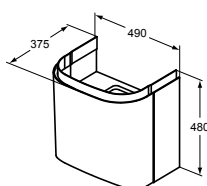

Handwash Basin Unit 500mm

Model	Price HT €	Ref.
Glossy Mid Grey	xx	T7853S2
Glossy Light Brown	xx	T7853S3
Glossy Blue	xx	T7853S7
Glossy Green	xx	T7853S8
Dark Larch	xx	T7853S9
Glossy White	xx	T7853WG
Glossy Dark Grey	xx	T7853WH

- Depth 535 mm
- Door with soft closing
- Range available in various finishes - for detail, refer to the finishes on p. XX
- Space saving siphon included
- To be used in combination with handwash basin 50cm
- Hardware and internal in white
- Internal shelf in the curved front part allowing extra storage
- Integrated handle
- Wall mounted installation
- Front fascia in different color combination depending of the colour unit

Glass worktop 1000 - 800 mm for vessel installation - with taphole

Model	Price HT €	Ref.
1000 mm	xx	T7868SA
800 mm	xx	T7867SA

- Worktop for vessel T0443
- Thickness: 10mm
- White glass finish available
- To be used also in combination with bracket set as independent installation: T783768 (1000mm) or T783867 (800mm)
- Fully compatible with Softmood vessels
- With tap hole cut for vessel fitting with long body
- Hardware included

Glass worktop 600 mm for vessel installation - with taphole

Model	Price HT €	Ref.
600 mm	xx	T7866SA

- Worktop for vessel T0443
- Thickness: 10mm
- White glass finish available
- To be used also in combination with bracket set as independent installation: T783167 (600mm)
- Fully compatible with Softmood vessels
- With tap hole cut for vessel fitting with long body
- Hardware included