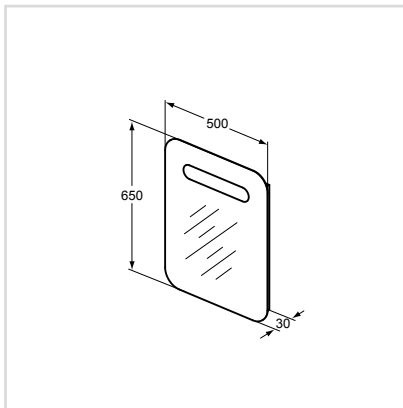

FURNITURE

Antisteam Mirror with Light 1000 mm, 800mm and 600mm

Model	Price HT €	Ref.
1000 mm	xx	T7860BH
800 mm	xx	T7859BH
600 mm	xx	T7858BH

- LED light with integrated sensor with variable intensity
- Bluetooth system for free audio output (built-in speakers)
- Anti-steam system with switch on the side
- Courtesy LED light
- To be used in combination with vanity set 60/80/100cm
- Rounded shape
- Certified IP44 & EMC
- Hardware included

Mirror with Light 500 mm

Model	Price HT €	Ref.
500 mm	xx	T7857BH

- LED light with integrated sensor with variable intensity
- Courtesy LED light
- To be used in combination with handwashbasin set 50cm
- Rounded shape
- Certified IP44 & EMC
- Hardware included