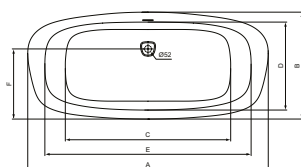

BATHTUBS

Freestanding double-ended bathtubs

Model	Price HT €	Ref.
1700x750 mm	xx	E306601
1800 x 800 mm	xx	E306701
1900 x 900 mm	xx	E306801

- Click-clack waste included

	A	B	C	D	E	F
E306601	1700	750	1115	610	1445	475
E306701	1800	800	1215	660	1545	525
E306801	1900	900	1315	760	1645	625