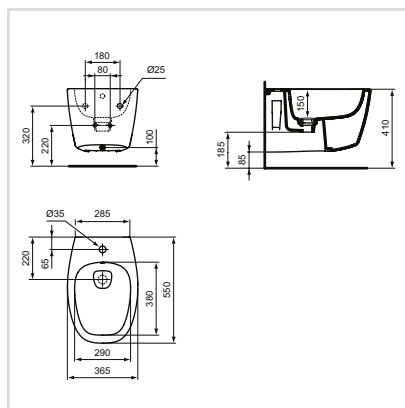

Close-coupled toilet

Model	Price HT €	Ref.
Glossy White	xx	T329701
Matt White	xx	T329783

- Slim seat included
- To be installed with tank T4233 Including tank trim
- Low flushing 4.5 / 3 liters
- Removable seat

Glossy white	T329801
Mat white	T329883

- Slim soft closing seat included
- To be installed with tank T4233 Including tank trim
- Low flushing 4.5 / 3 liters
- Removable seat

Wall-hung bidet

Model	Price HT €	Ref.
Glossy White	xx	T509801
Matt White	xx	T509883

- Ceramic waste cover
- Completely hidden fixation - with overflow

Floor-standing bidet

Model	Price HT €	Ref.
Glossy White	xx	T509901
Matt White	xx	T509983

- Ceramic waste cover - with overflow