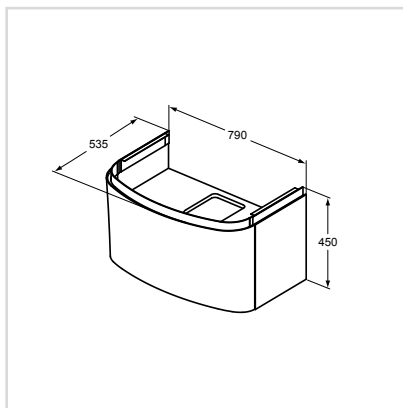

FURNITURE

Basin Unit 1000 mm

Model	Price HT €	Ref.
Glossy Mid Grey	xx	T7852S2
Glossy Light Brown	xx	T7852S3
Glossy Blue	xx	T7852S7
Glossy Green	xx	T7852S8
Dark Larch	xx	T7852S9
Glossy White	xx	T7852WG
Glossy Dark Grey	xx	T7852WH

- Depth 535 mm
- Drawer with soft closing
- Range available in various finishes - for detail, refer to the finishes on p. XX
- Space saving siphon included .
- To be used in combination with Vanity 100cm
- Hardware and internal in white
- Coloured antislip plastic covers in 2 colours to combine: light grey and light brown
- Coloured removable transparent methacrylate boxes in 2 colours to combine: light grey & light brown
- Internal shelves with dividers in the curved front part allowing extra storage
- Integrated handle
- Wall mounted installation
- Front fascia in different color combination depending of the colour unit

Basin Unit 800 mm

Model	Price HT €	Ref.
Glossy Mid Grey	xx	T7851S2
Glossy Light Brown	xx	T7851S3
Glossy Blue	xx	T7851S7
Glossy Green	xx	T7851S8
Dark Larch	xx	T7851S9
Glossy White	xx	T7851WG
Glossy Dark Grey	xx	T7851WH

- Depth 535 mm
- Drawer with soft closing
- Range available in various finishes - for detail, refer to the finishes on p. XX
- Space saving siphon included.
- To be used in combination with Vanity 80cm
- Hardware and internal in white
- Coloured antislip plastic covers in 2 colours to combine: light grey and light brown
- Coloured removable transparent methacrylate boxes in 2 colours to combine: light grey & light brown
- Internal shelves with dividers in the curved front part allowing extra storage
- Integrated handle
- Wall mounted installation
- Front fascia in different color combination depending of the colour unit

Basin Unit 600 mm