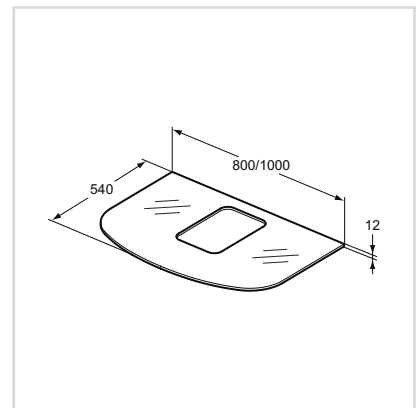

FURNITURE

Glass worktop 1000 - 800 mm for vessel installation - without taphole

Model	Price HT €	Ref.
1000 mm	xx	T7871SA
800 mm	xx	T7870SA

- Worktop for vessel T0443
- Thickness: 10mm
- White glass finish available
- To be used also in combination with bracket set as independent installation: T783768 (1000mm) or T783867 (800mm)
- Fully compatible with Softmood vessels
- Without tap hole fitting for built in fitting
- Hardware included

Glass worktop 600 mm for vessel installation - without taphole

Model	Price HT €	Ref.
600 mm	xx	T7869SA

- Worktop for vessel T0443
- Thickness: 10mm
- White glass finish available
- To be used also in combination with bracket set as independent installation: T783768 (1000mm) or T783867 (800mm)
- Fully compatible with Softmood vessels
- Without tap hole fitting for built in fitting
- Hardware included

Glass worktop 1000 - 800 mm for basin installation - without taphole

Model	Price HT €	Ref.
1000 mm	xx	T7880SA
800 mm	xx	T7879SA

- Worktop for basin T0445
- Thickness: 10mm
- White glass finish available
- To be used also in combination with bracket set as independent installation: T783768 (1000mm) or T783867 (800mm)
- Fully compatible with Softmood vessels
- Without tap hole fitting for basin fitting
- Hardware included