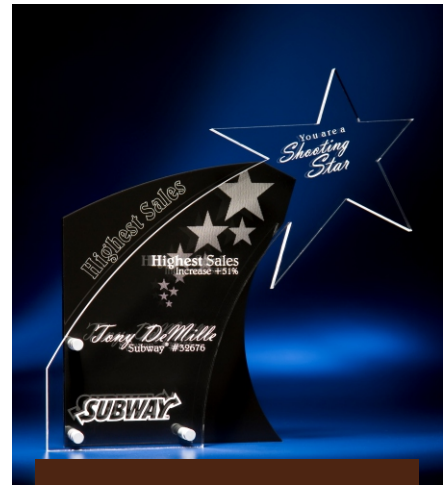

FLARE

FLARE   12" | LPST12AC
SIZES: 12"
THICKNESS: 3/8"