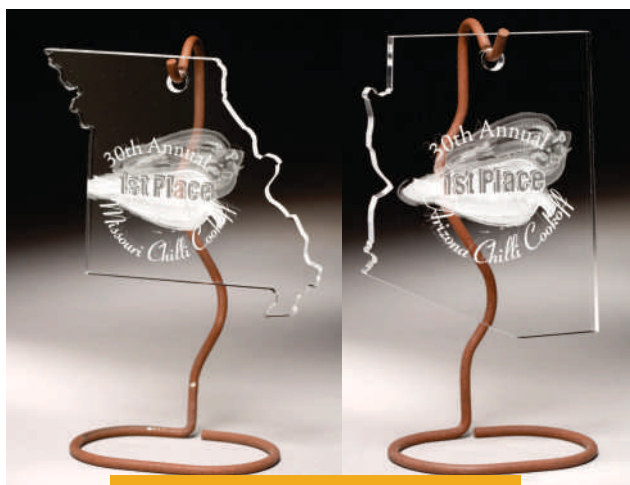

**HANGING STAR**

**HANGING STAR**

SIZES: 10" 10" WHBS10AC  
 THICKNESS: 3/8"  
 SHOWN WITH WIRE HOLDER B

**HANGING DIAMOND**

**HANGING DIAMOND**

SIZES: 10" 10" WHAD10AC  
 THICKNESS: 3/8"  
 SHOWN WITH WIRE HOLDER A