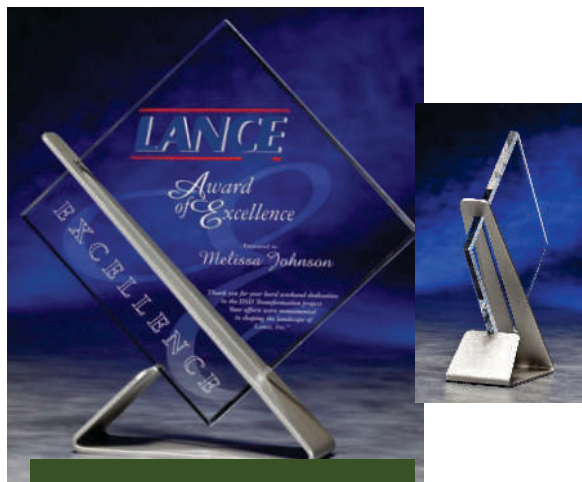

ACURA

ACURA

SIZES: 9"
THICKNESS: 3/8"
COLORS: CLEAR/SILVER METAL

9" | ACUR09