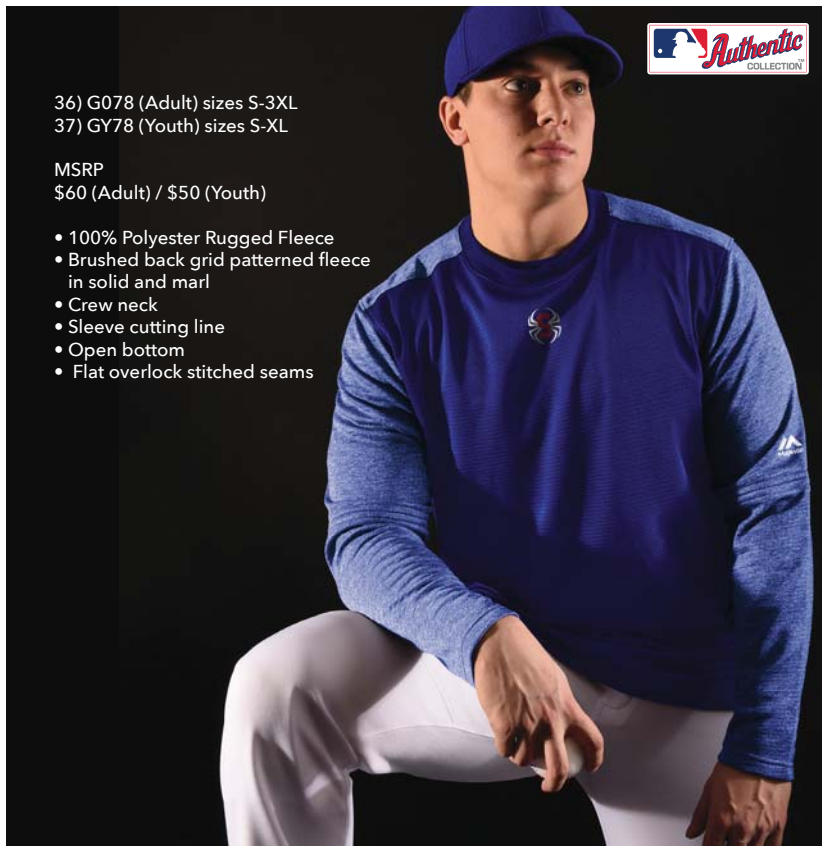

NEW AUTHENTIC COLLECTION TECH FLEECE ON THE SHELF

G078 // GY78

PRODUCT NAME

STYLE NO.

36) G078 (Adult) sizes S-3XL
37) GY78 (Youth) sizes S-XL

MSRP
$60 (Adult) / $50 (Youth)

- 100% Polyester Rugged Fleece
- Brushed back grid patterned fleece in solid and marl
- Crew neck
- Sleeve cutting line
- Open bottom
- Flat overlock stitched seams