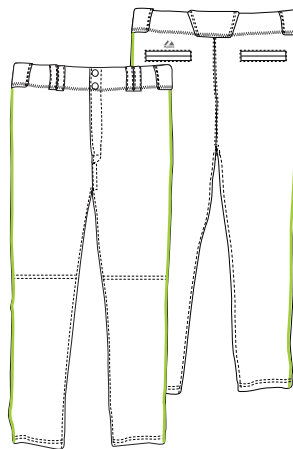

Cool Base HD™ Custom Inseam Pant

Adult Custom Inseam Length: 24" - 37"
Youth Custom Inseam Length: 23" - 32"

MSRP Pricing per Unit and Location	
Leg Braid	Side of Legs
6+ pieces	$15.00