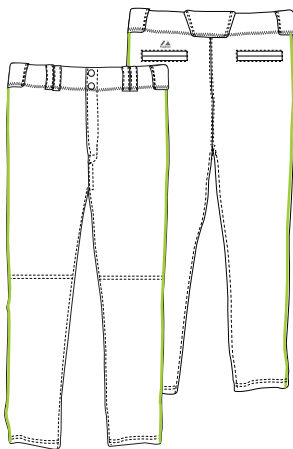

PANT OPTIONS

Flex Base™ & Cool Base HD™ Pant

MSRP Pricing per Unit and Location	
Leg Braid	Side of Legs
6+ pieces	$15.00
1-5 pieces	$20.00