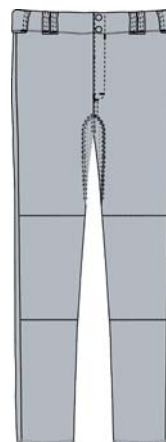

ON THE SHELF

6011 // GY11

STYLE NO.

968G
TEAM BASE GRAY
Org/Graphic:
MLB/XPT