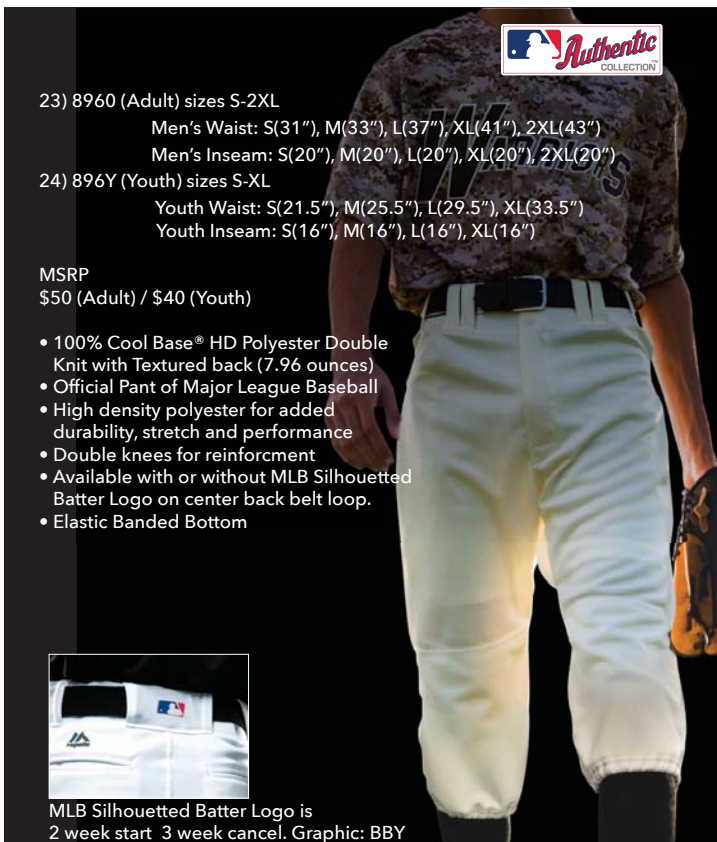

COOL BASE HD™ THROWBACK PANT **ON THE SHELF**

8960 // 896Y

PRODUCT NAME

STYLE NO.

23) 8960 (Adult) sizes S-2XL
  Men's Waist: S(31"), M(33"), L(37"), XL(41"), 2XL(43")
  Men's Inseam: S(20"), M(20"), L(20"), XL(20"), 2XL(20")
24) 896Y (Youth) sizes S-XL
  Youth Waist: S(21.5"), M(25.5"), L(29.5"), XL(33.5")
  Youth Inseam: S(16"), M(16"), L(16"), XL(16")

MSRP
$50 (Adult) / $40 (Youth)

- 100% Cool Base® HD Polyester Double Knit with Textured back (7.96 ounces)
- Official Pant of Major League Baseball
- High density polyester for added durability, stretch and performance
- Double knees for reinforcement
- Available with or without MLB Silhouetted Batter Logo on center back belt loop.
- Elastic Banded Bottom

MLB Silhouetted Batter Logo is
2 week start 3 week cancel. Graphic: BBY