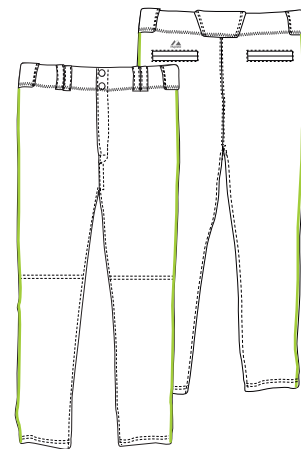

Flex Base™ Custom Inseam Pant

Adult Custom Inseam Length: 24" - 37"
Youth Custom Inseam Length: 23" - 32"

MSRP Pricing per Unit and Location	
Custom Inseam	Open or banded bottom
1+	$10.00