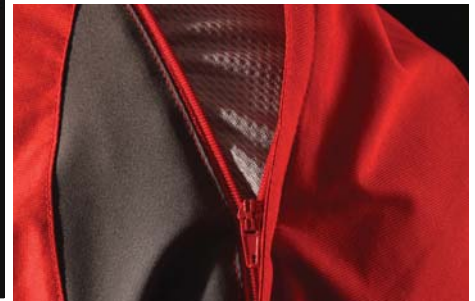

M354  
PRO GRANITE -  
PRO GRANITE  
Org/Graphic:  
MLB/XXX

PRODUCT NAME

STYLE NO.

34) 1JC1 (Adult) sizes S-3XL  
35) 1JCY (Youth) sizes M-XL

MSRP  
\$75 (Adult) / \$67.50 (Youth)

- 100% Polyester Dobby, 100% polyester mesh short sleeves
- Cool Base® enhanced technology keeps players cool and comfortable
- Quarter zip, v-neck, water repellent pullover
- Convertible sleeves