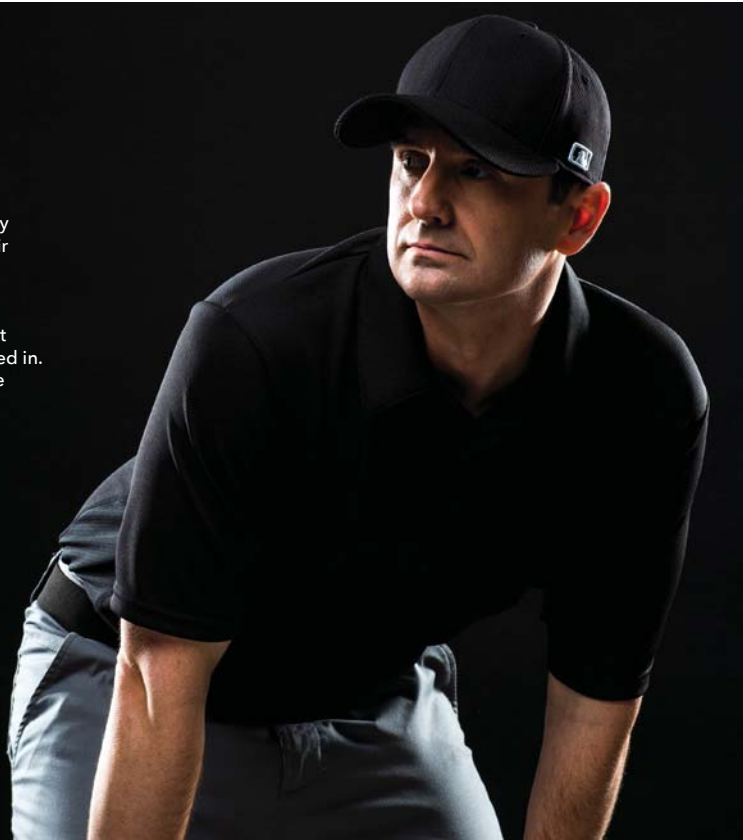

AUTHENTIC COLLECTION COOL BASE® UMPIRE POLO **ON THE SHELF**

UM01

PRODUCT NAME

STYLE NO.

53) UM01 (Adult) sizes S-3XL

MSRP
$50 (Adult)

- 100% Polyester Mock Mesh Body
- 100% Polyester pin hole mesh air belt, creates better air flow, less bulk under the pant waist line, and enhanced stretch allows for maximum freedom of movement while helping the polo stay tucked in.
- Short sleeve polo shirt with three button closure at neck opening

*LIMITED AVAILABILITY

Available with MLB silhouetted batter logo on back neck.
When adding Batter: 2 week start ship 3 week cancel
Org/Graphic: MLB/BTB

M006
PRO BLACK
Org/Graphic:
MAJ/XXX

COOL BASE® UMPIRE POLO **ON THE SHELF**

UM02

PRODUCT NAME

54) UM02 (Adult) sizes S-3XL

MSRP
$50 (Adult)

- 100% Polyester Mock Mesh Body
- 100% Polyester pin hole mesh air belt, creates better air flow, less bulk under the pant waist line, and enhanced stretch allows for maximum freedom of movement while helping the polo stay tucked in.
- Short sleeve polo shirt with three button closure at neck opening

*LIMITED AVAILABILITY