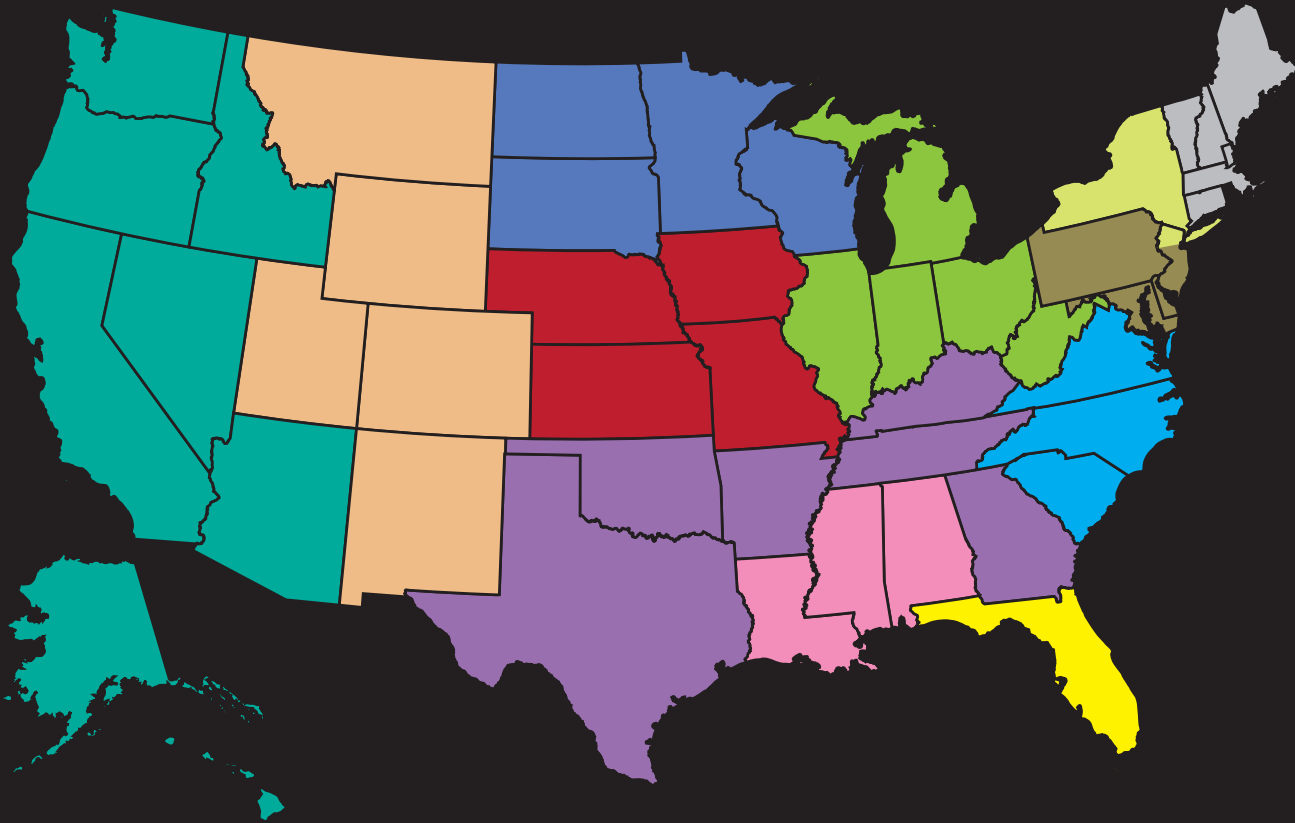

Steve Boyer
Phone: 949-769-6549
Cell: 949-636-0729
steveboyer@13westllc.com
Territory: Southern, Central
Coastal Ca, AZ & Hawaii

Bob Mayer
Phone: 650-692-5167
Cell: 650-544-4164
rmayerca@earthlink.net
Territory: Central & Northern
California & Northern NV

Dalton Susselman
Phone: 310-486-0419
dalton365@outlook.com
Territory: San Bernardino &
Los Angeles, CA,
Southern Nevada

Zack Boyer
Phone: 949-502-8839
Cell: 949-636-2323
zackboyer@13west.com
Territory: San Diego, Orange
& Riverside Counties, CA

Jerry Collins
Cell: 828-244-7118
Phone: 1-800-470-3057
jerry@eastmansales.com
Territory: CO, UT, NM,
WY, MT

Tom Theis
Phone: 952-431-2177
Cell: 612-867-3845
tomtheis@frontiernet.net
Territory: SD, ND, MN, WI

Ryan Manley
Phone: 205-613-4375
ryan_manley@yahoo.com
Territory: AL, MS, & LA

Thomas Whillingham
Cell: 404-788-3025
thomaswhillingham2@gmail.com
Territory: KY, TN & GA

Adam Fondl
Phone: 610-746-6805
adam_fondl@vfc.com
Territory: IA, MO, NE & KS

Brian Metzdorf
Phone: 770-881-7762
Cell: 770-375-6790
Brian@HMWwithington.com
Territory: GA, OK, AR & TX

David Worst
Cell: 616-437-1106
daworst1@msn.com
Territory: IN, IL, MI & OH
(everything North of Lima
to Youngstown)

Brian Makela
Cell: 513-378-6050
bmakela@outlook.com
Territory: OH (everything
south of Lima to Youngstown),
select accounts in W. PA,
W.VA, IN & IL

Larry Poole
Phone: 864-299-6550
Cell: 864-630-6437
brandpoole@aol.com
Territory: SC, NC, VA, DC

Jim Lewis
Cell: 904-524-0171
jimlewis161c@yahoo.com
Territory: FL

Christian Raniszewski
Phone: 540-955-1996
Cell: 610-248-4432
christian@dg2tlrsales.com
Territory: NY/ NY Metro, Long
Island, NJ

Dave Mollica
cell: 603-319-1792
dave@ne6sales.com
Territory: ME, VT, MA,
RI & CT

Trent Riddle
Phone: 253-209-7292
Trent@RiddleSales.com
Territory: WA, OR, ID, AK

David Gordon
Phone: 540-955-1996
Cell: 540-729-3222
david@dg2tlrsales.com
Territory: DC Metro, MD,
DE, PA

CANADA

Gary Andersen
Phone: 888-594-9832
gary_andersen@vfc.com
Territory: GTA, Maritimes

Mike Stanford
Phone: 403-720-2345
Cell: 403-803-3093
mikest@telus.net
Territory: BC, Alberta,
Saskatchewan, Manitoba

Jay Hildebrand
Phone: 905-858-1311
Cell: 416-399-2050
jhildebrand@rogers.com
Territory: Ontario (SW Ontario
& GTA), Quebec