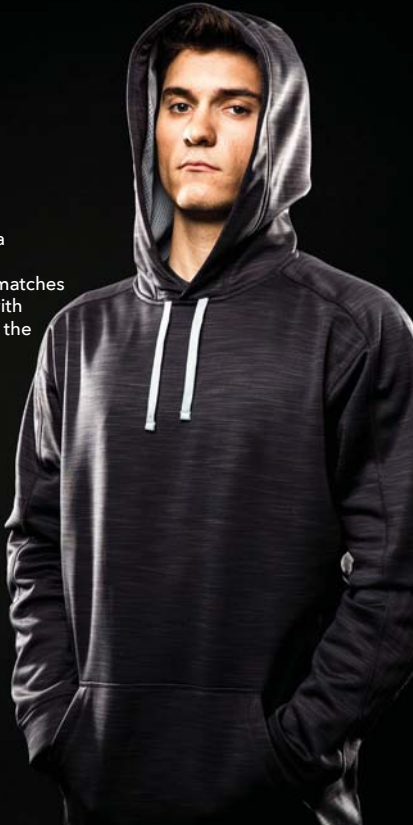

230J  
TEAM PURPLE -  
TEAM WHITE  
Org/Graphic:  
MLB/XXX

PRODUCT NAME

STYLE NO.

38) 1328 (Adult) sizes S-3XL

MSRP  
\$70 (Adult)

- 100% Polyester Streak Fleece
- Kangaroo pockets
- Open bottom design creates a comfortable, less bulky fit
- The contrast color draw cord matches the inside hood that is lined with 100% polyester mesh to keep the inside hood dry and warm.