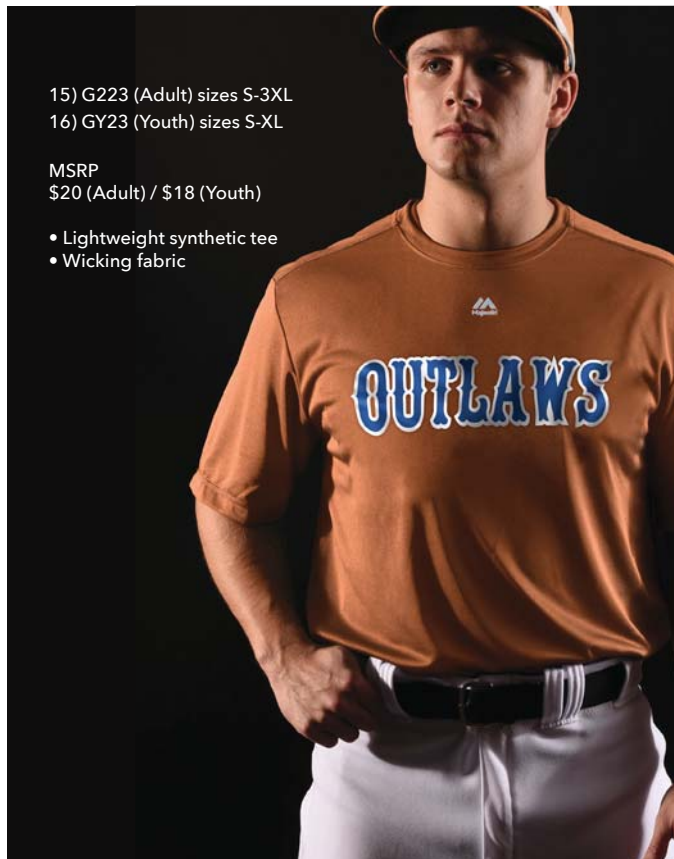

PRODUCT NAME

STYLE NO.

15) G223 (Adult) sizes S-3XL  
16) GY23 (Youth) sizes S-XL

MSRP  
\$20 (Adult) / \$18 (Youth)

- Lightweight synthetic tee
- Wicking fabric

408C BLAZING YELLOW  
Org/Graphic: MAJ/XXX

0484 ATHLETIC RED  
Org/Graphic: MAJ/XXX