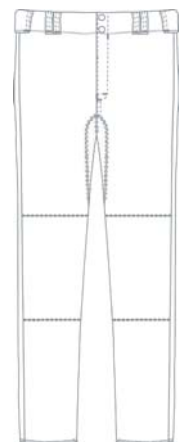

966G
TEAM WHITE
Org/Graphic:
MLB/XPT

OFFICIAL UNIFORM OF MAJOR LEAGUE BASEBALL.
majesticathletic.com/FlexBase