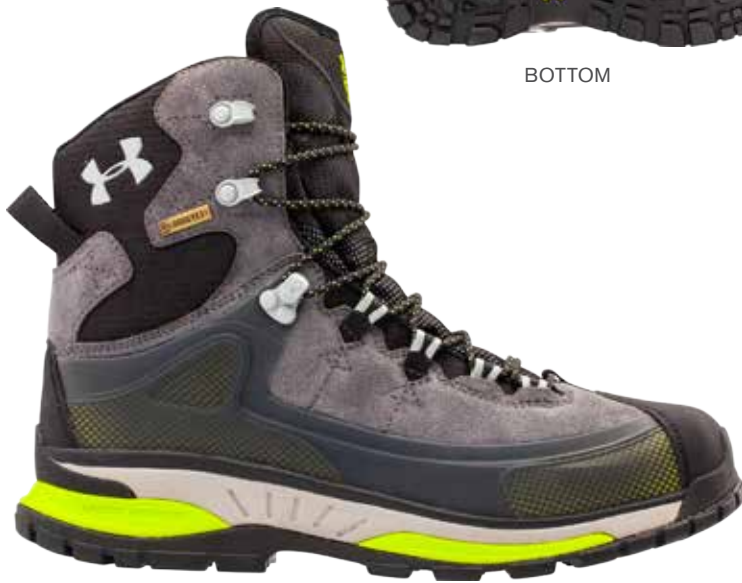

UA RIDGE REAPER ELEVATION

#1250112

$349.99 | 8-13, 14

- Leather / Textile
- Waterproof leather suede and high abrasion textile upper
- GORE-TEX® waterproof, breathable membrane
- UA Scent Control lining w/ Cupron® anti-bacterial copper infused sockliner top cover
- Rubber mudguard craddle for durability and support along with rubber toe and heel protection
- Metal lace locking hardware
- TPU shank and heel craddle, plus Poron® heel crash pad
- Ultra-light molded dual density PU midsole for durability and cushioning with reinforced rubber toe and heel support
- Full length Carbon Fiber underfoot plate with high abrasion rugged rubber lug sole.

001 - Black / Storm / Aluminum

951 - Reaper Barren / Highland Bluff / Owl Brown

SIDE | 001