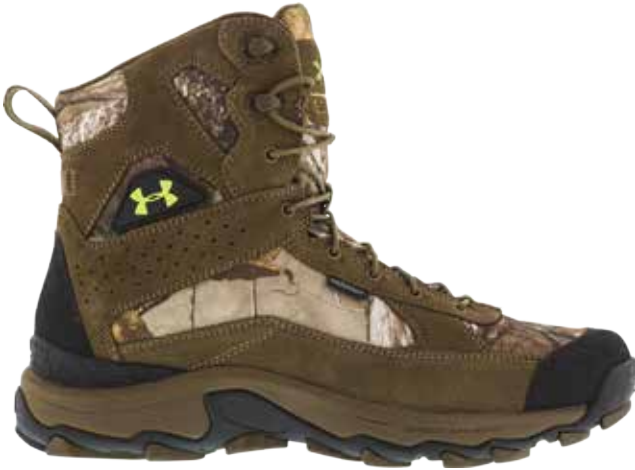

SIDE | 946

STORM³ **UNDER ARMOUR Scent Control**

FIELD NOTES