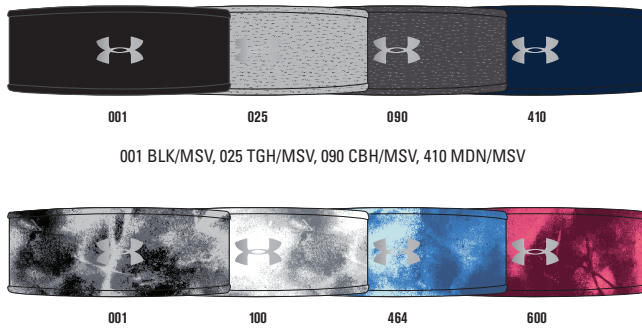

001 BLK/MSV, 025 TGH/MSV, 090 CBH/MSV, 410 MDN/MSV
001 BLK Recall/MSV, 100 WHT Recall/MSV, 464 WTR Recall/MSV, 600 PKS Recall/MSV

NEW WOMEN'S UA BOHO HEADBANDS

(SOLID) 1281888 // ADULT: $11.99 // WOMEN'S OSFA
(PRINTED) 1286197 // ADULT: $11.99 // WOMEN'S OSFA
FIRST SHIP: 7/1/2016