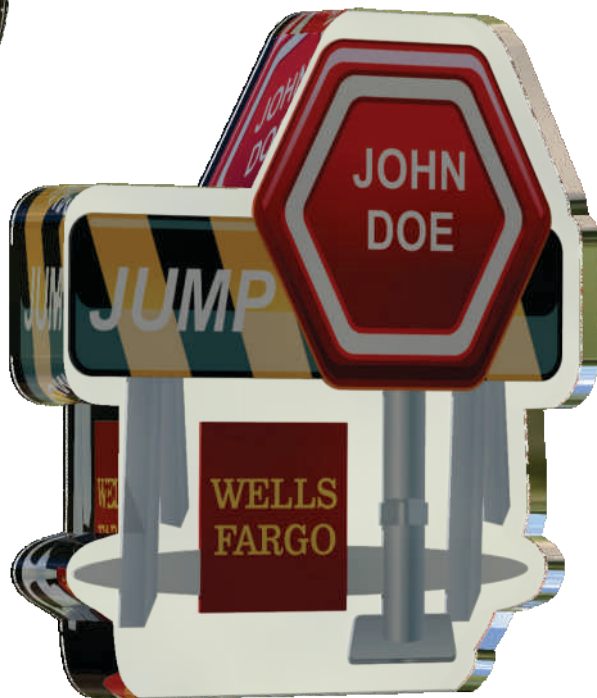

*F* CUSTOM  
REE STANDING

ONE PIECE CUSTOM AWARD

ONE PIECE CUSTOM AWARD

SIZES: TYPICALLY 6" - 11" TALL  
THICKNESS: 3/4" - 1"  
FULL COLOR OR LASER IMPRINT OF YOUR LOGO  
AND YOUR CUSTOM TEXT

*Stillwater*  
FINELY CRAFTED AWARDS AND PLAQUES  
SERIES 1000 LOGOCUT