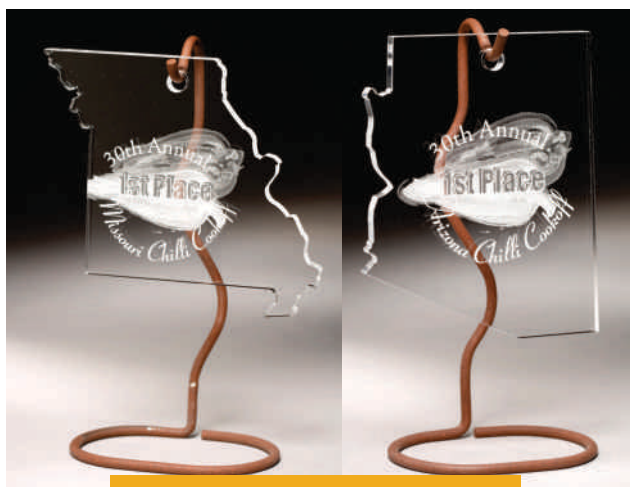

**HANGING STAR**

**HANGING STAR**

SIZES: 10" 10" WHBS10AC  
 THICKNESS: 3/8"  
 SHOWN WITH WIRE HOLDER B

**HANGING DIAMOND**

**HANGING DIAMOND**

SIZES: 10" 10" WHAD10AC  
 THICKNESS: 3/8"  
 SHOWN WITH WIRE HOLDER A