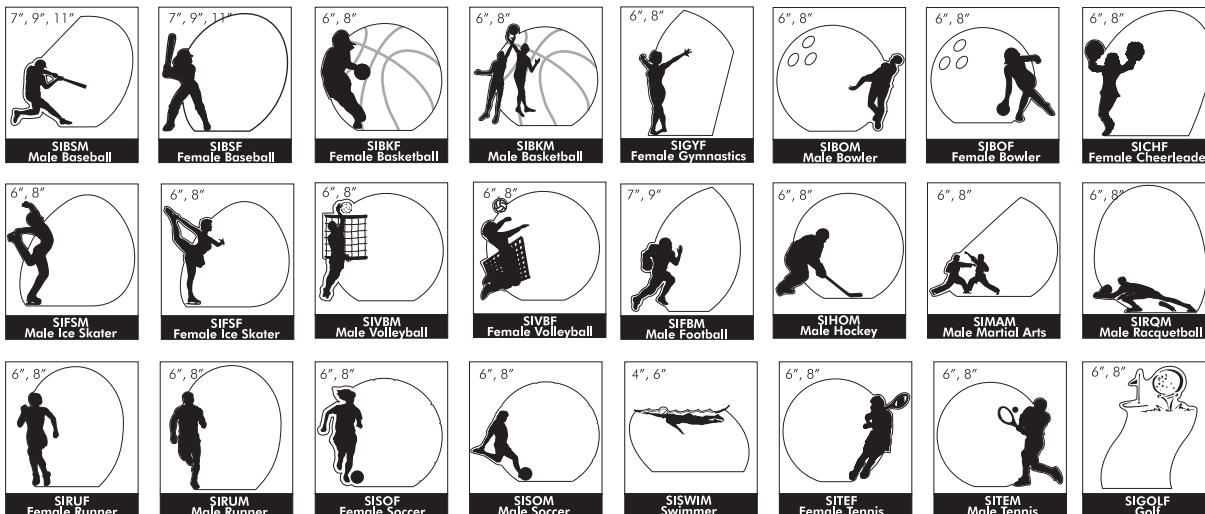

7"	SIGOM07
9"	SIGOM09
11"	SIGOM11

SITRI

SITRI

SIZES: 7", 9", 11"  
THICKNESS:  
CLEAR TOP 3/8" OR 1/2"  
BLACK BASE 3/8" OR 1/2"

7"	SITRI07AC
9"	SITRI09AC
11"	SITRI11AC

ALL 4", 6" AND 7" AWARDS  
TOP 3/8", BASE 3/8"