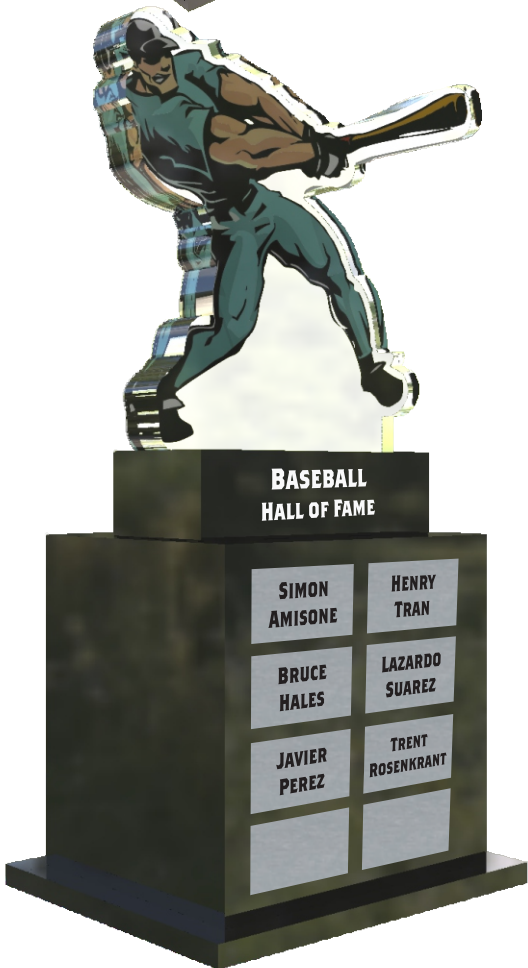

4 OR MORE COMPONENT
CUSTOM AWARD

4 OR MORE COMPONENT CUSTOM AWARD
SIZES: 10"-18" TALL
FULL COR OR LASER IMPRINT ON
MULTIPLE SURFACES

LOGOCUT
SERIES 400

FINELY CRAFTED AWARDS AND PLAQUES
Stillwater