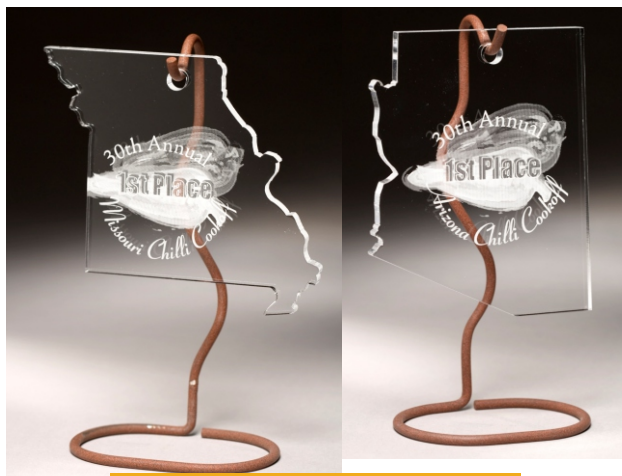

HANGING DIAMOND

SIZES: 10"

10"	WHAD10AC

THICKNESS: 3/8"
SHOWN WITH WIRE HOLDER B

WIRE STATES

WIRE STATES

SIZES: 10"

10"	WHSS10AC

THICKNESS: 3/8"
SHOWN WITH WIRE HOLDER B