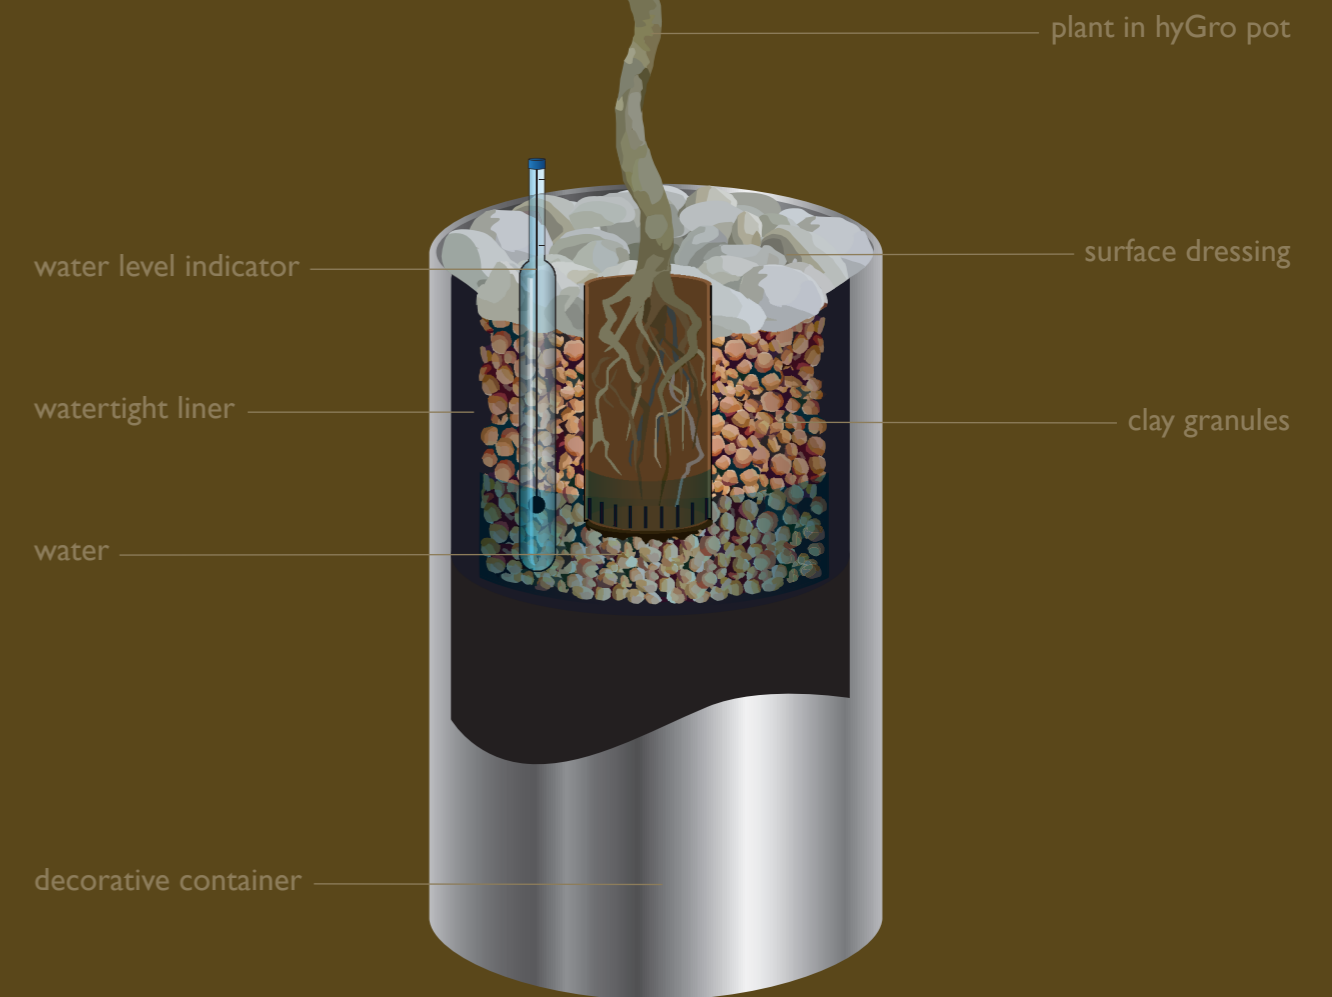

INSIDE

introducing hyGro

our unique, peat-free planting system - meeting the environmental issues of today.

hyGro plants are grown in water rather than soil. This concept offers a clean and attractive method of planting, in which porous clay granules take the place of conventional soil, providing you with more vibrant, healthier plants through controlled watering and fertilisation.

cares for the environment.....

- Preserves the valuable and attractive peatlands, which absorb carbon dioxide from the air.
- Produces healthy plants that contribute positively to the atmosphere.
- Oxygen can reach right down to the roots, producing a healthier, stronger plant which, in turn, enhances the environment.
- Ideal solution for workspaces with a peat-free environment policy.
- Should any displays get contaminated, water is easily drawn out and replaced without re-planting.

“we used to be plagued with an annoying number of fruit flies, which came from the soil in our plant containers. planteria’s hyGro system was the perfect solution - we have never had a single fruit fly since!”