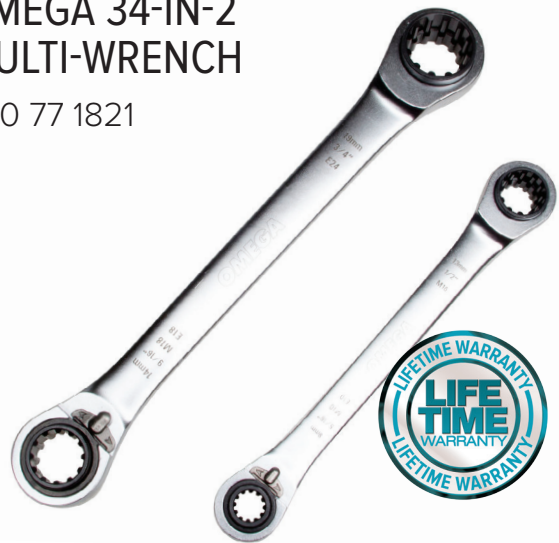

940 77 1811

2 YEAR WARRANTY BOOSTERS

MASTERPRO 800A INTELLIGENT BOOSTER PACK

538 77 6491

OMEGA BATTERY POLYMER LITHIUM ION BOOSTER JUMP PACK 700A

940 77 1431

OMEGA JUMPSTARTER 350A - 700A PEAK

940 77 2781

HAND TOOLS

OMEGA FOLDING UTILITY KNIFE

940 77 4640

2 YEAR WARRANTY

OMEGA 34-IN-2 MULTI-WRENCH

940 77 1821

OMEGA 3 PIECE HOSE PINCH OFF PLIER SET

940 77 1671