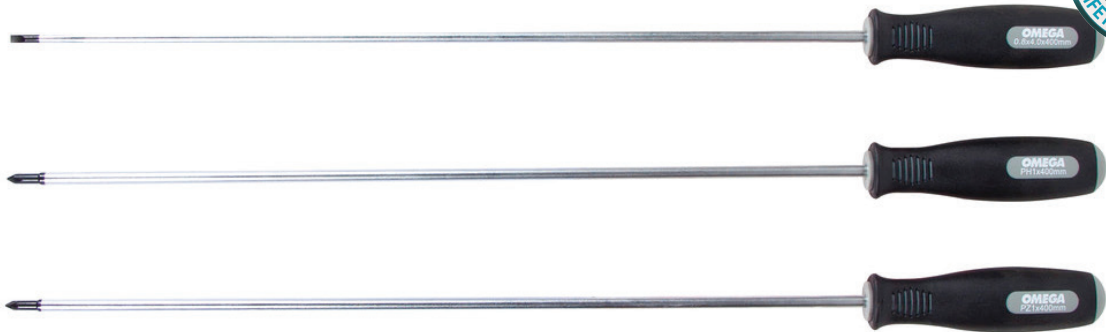

940 77 1251

HAND TOOLS

OMEGA POUND THROUGH 4PC PRY BAR SET 8" 12" 18" 22"

940 77 4381

OMEGA 5 PIECE MAG TIP SCREWDRIVER SET WITH COMFORT GRIP HANDLES

940 77 1191

OMEGA 3 PIECE EXTRA LONG SCREWDRIVER SET

940 77 1711